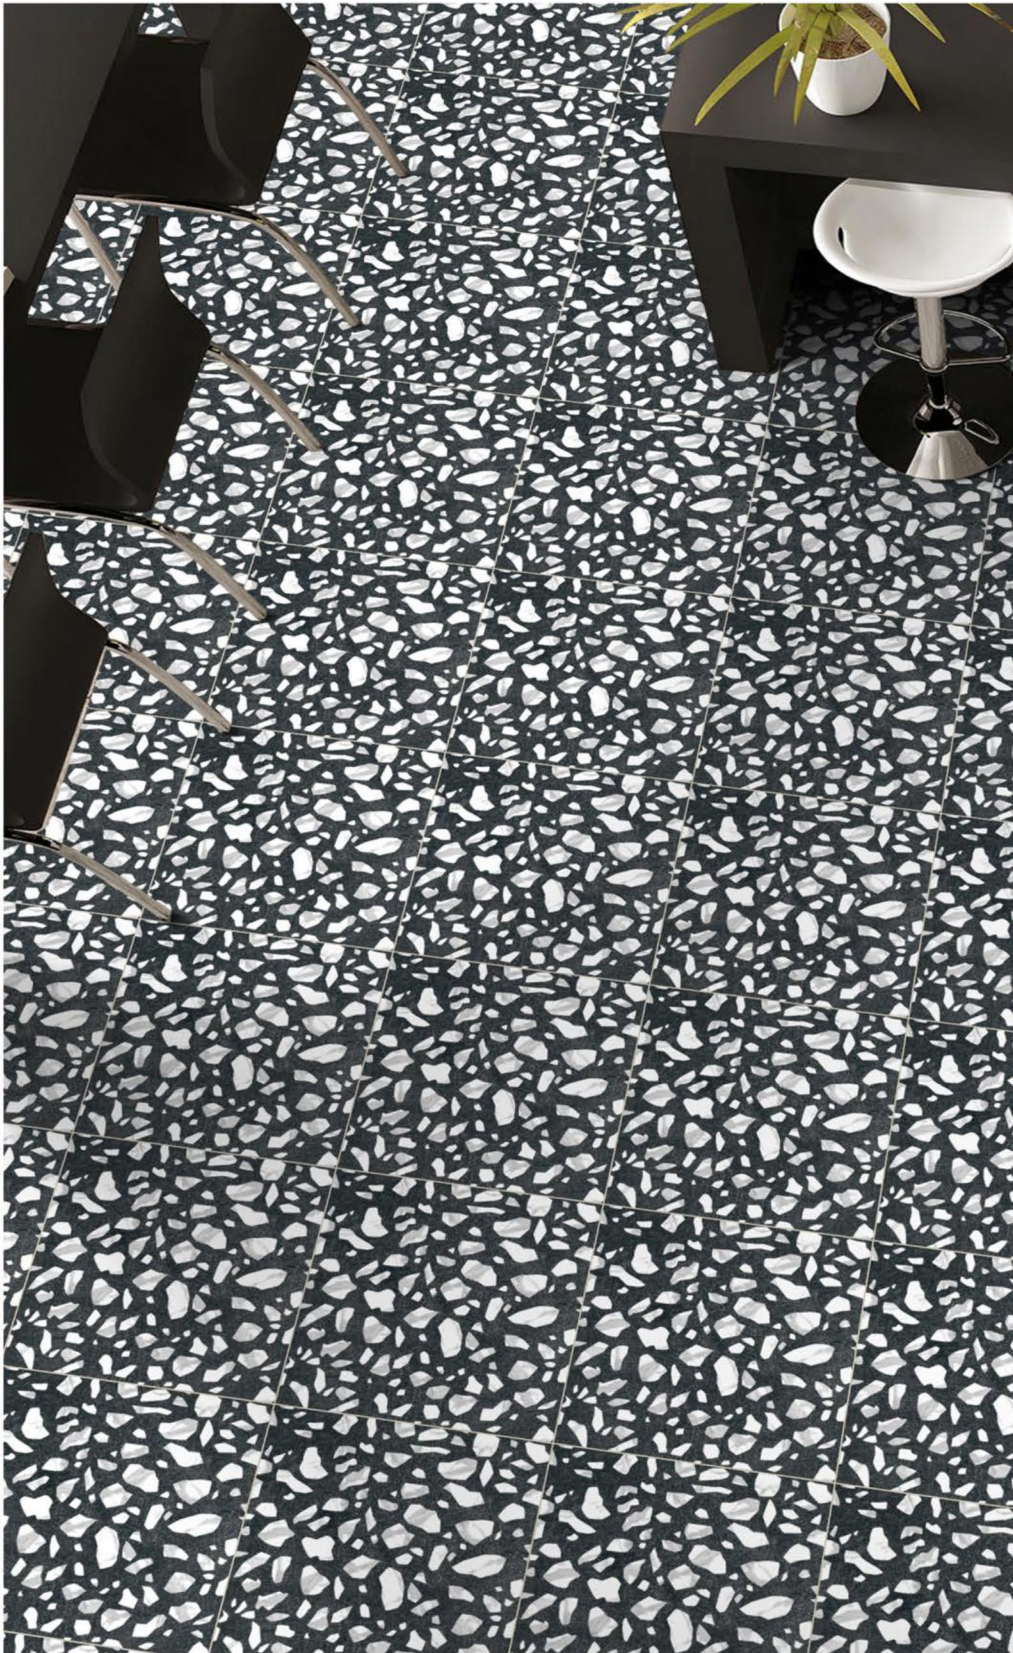

400x400MM | VITRIFIED
PARKING TILES

PLAIN SERISE