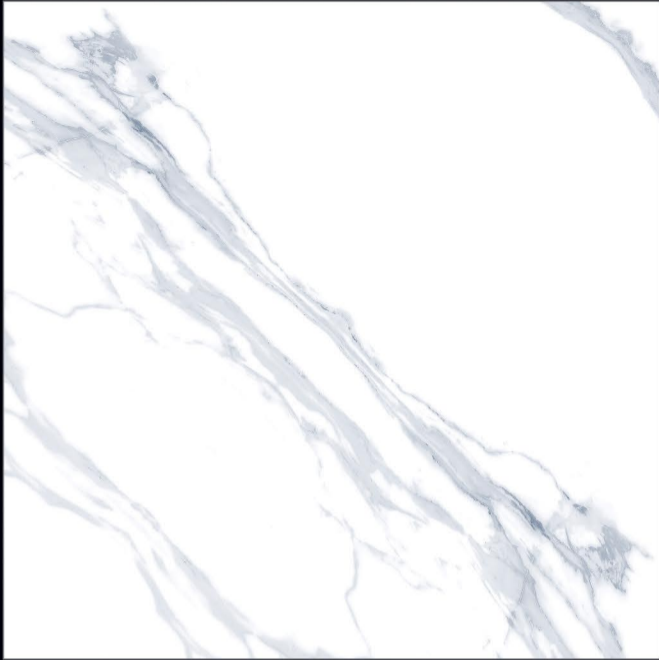

600x600mm.  
BOOK MACH

117

MATT SURFACE

DIGITAL PRINTING

SUITABLE FOR WALL & FLOOR

HD TILES

RECTIFIED

600x600mm.  
BOOK MACH