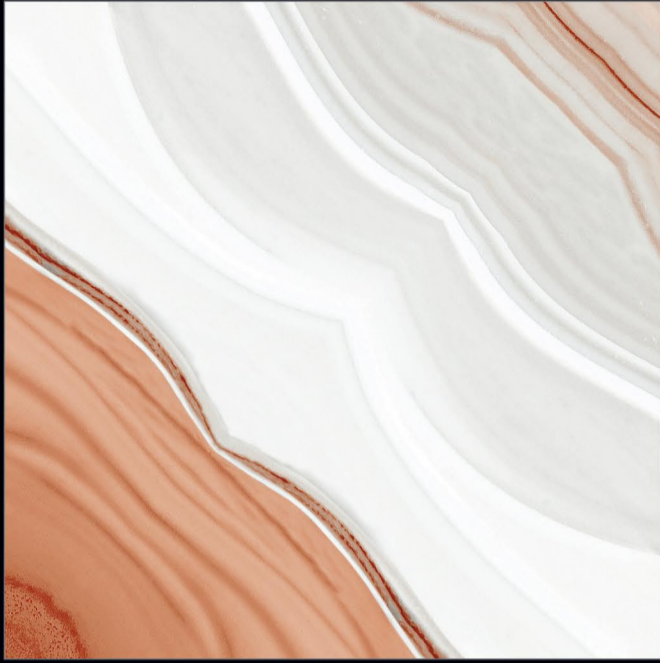

600x600mm.
BOOK MACH

128