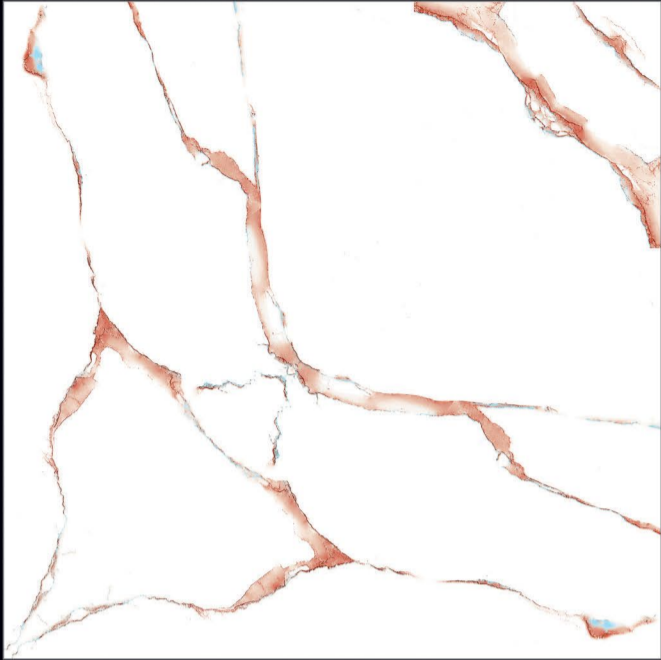

600x600mm.
BOOK MACH

106