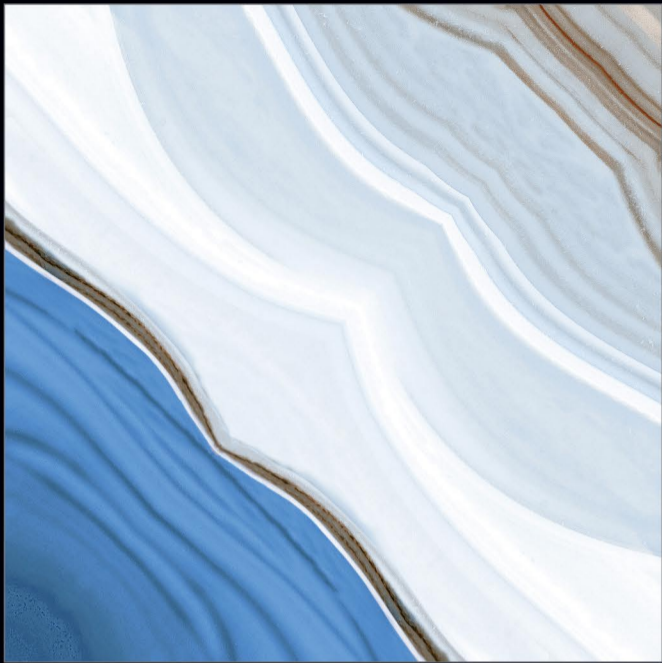

600x600mm.
BOOK MACH

127