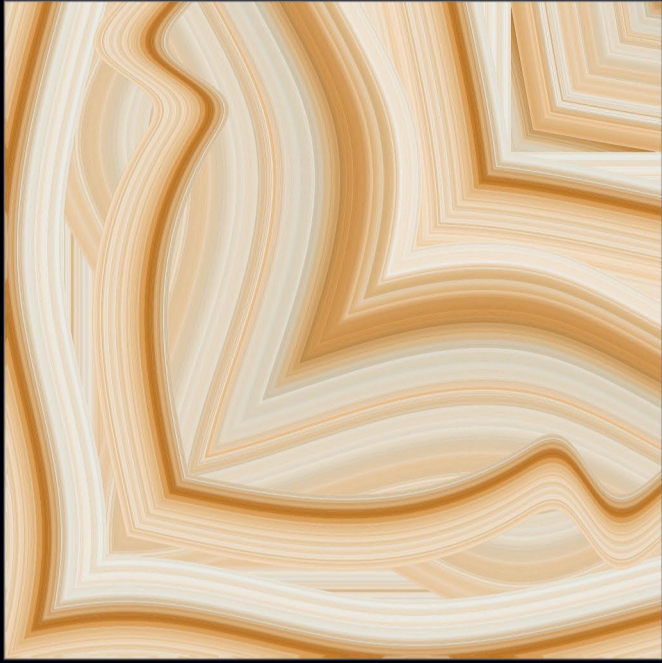

HD TILES

RECTIFIED

600x600mm.  
BOOK MACH

107

600x600mm.  
**BOOK MACH**

108

600x600mm.  
BOOK MACH

109