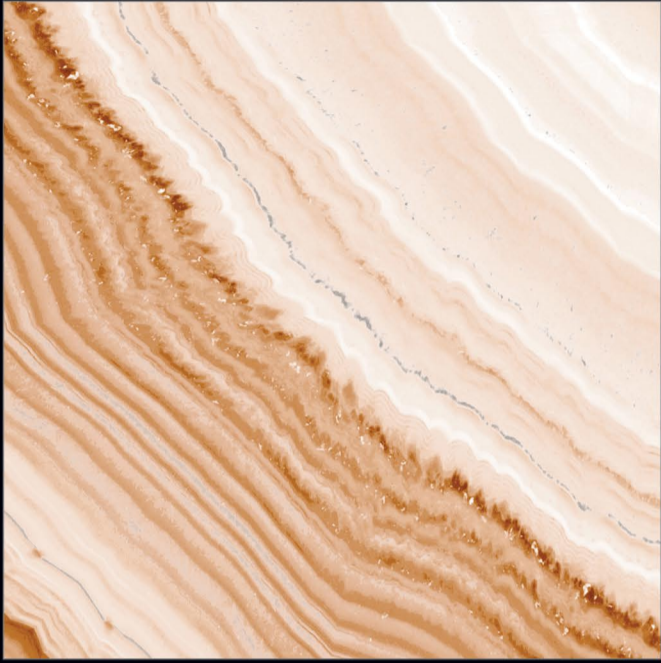

118

600x600mm.  
BOOK MACH

119

MATT SURFACE

DIGITAL PRINTING

SUITABLE FOR WALL & FLOOR

HD TILES

RECTIFIED