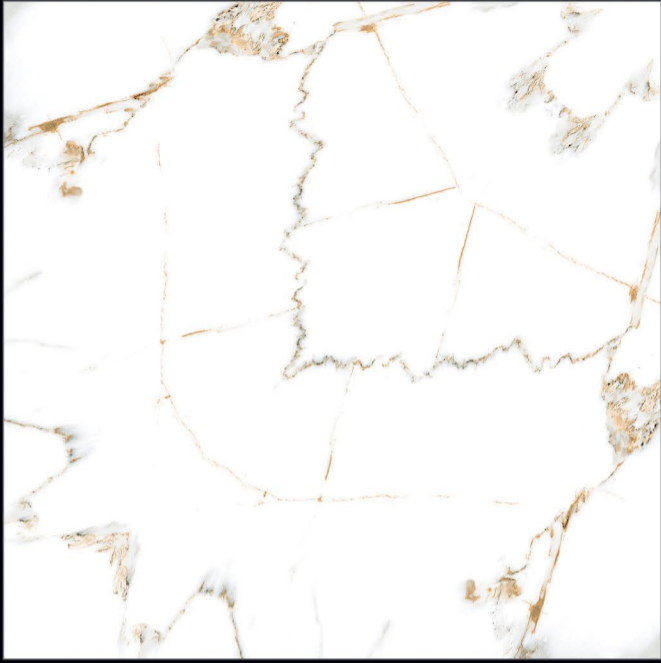

HD TILES

RECTIFIED

600x600mm.  
BOOK MACH

107

600x600mm.  
**BOOK MACH**

108

600x600mm.  
BOOK MACH

109