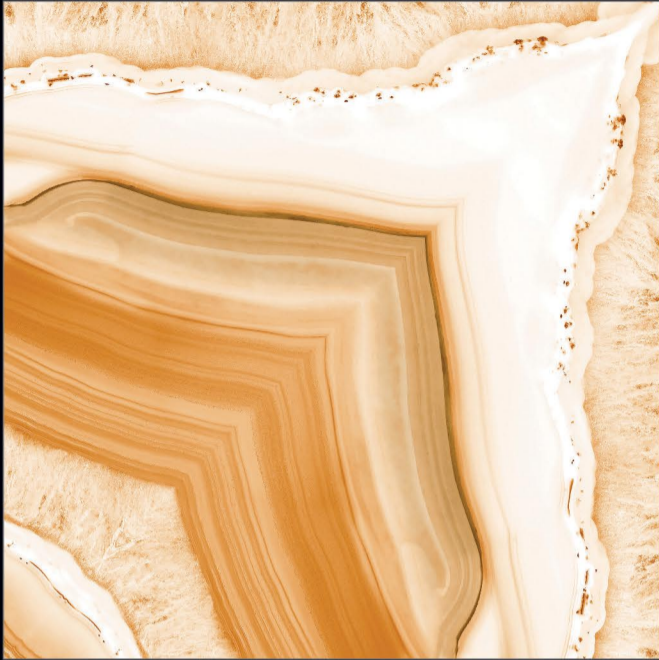

600x600mm.
BOOK MACH

121