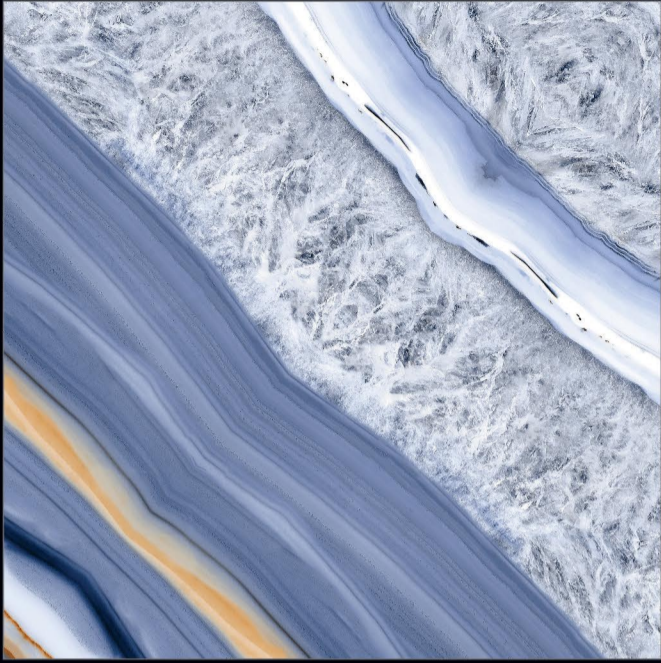

600x600mm.
BOOK MACH

130