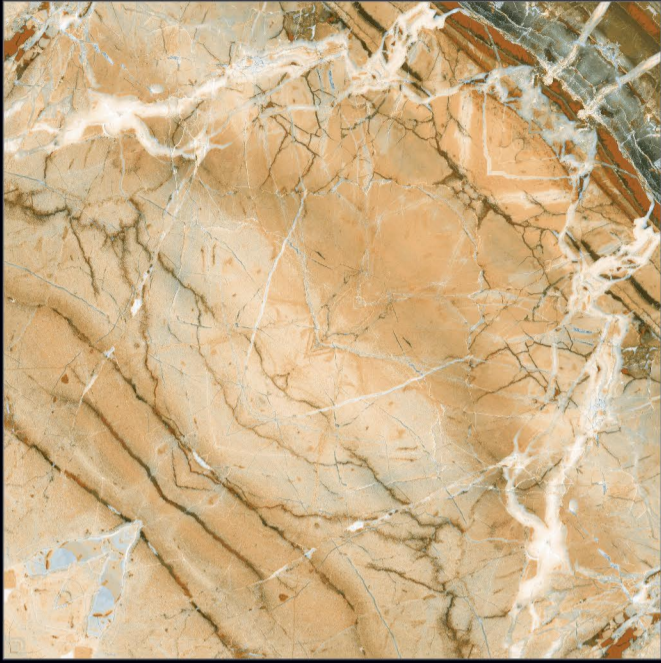

600x600mm.
BOOK MACH

122