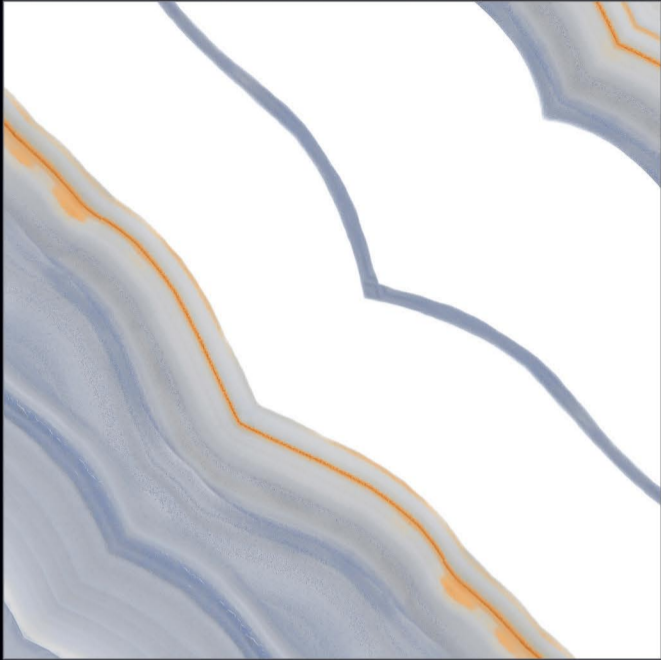

600x600mm.
BOOK MACH

134