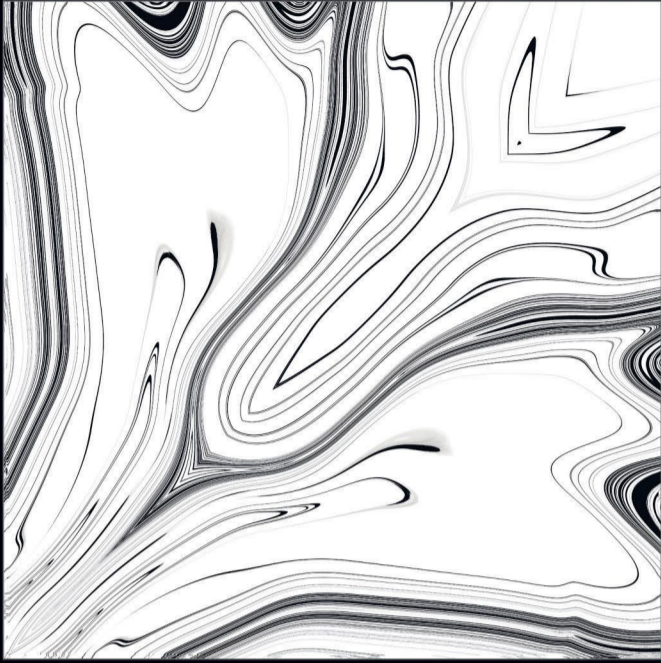

128

MATT SURFACE

DIGITAL PRINTING

SUITABLE FOR WALL & FLOOR

HD TILES

RECTIFIED

600x600mm.  
BOOK MACH

129