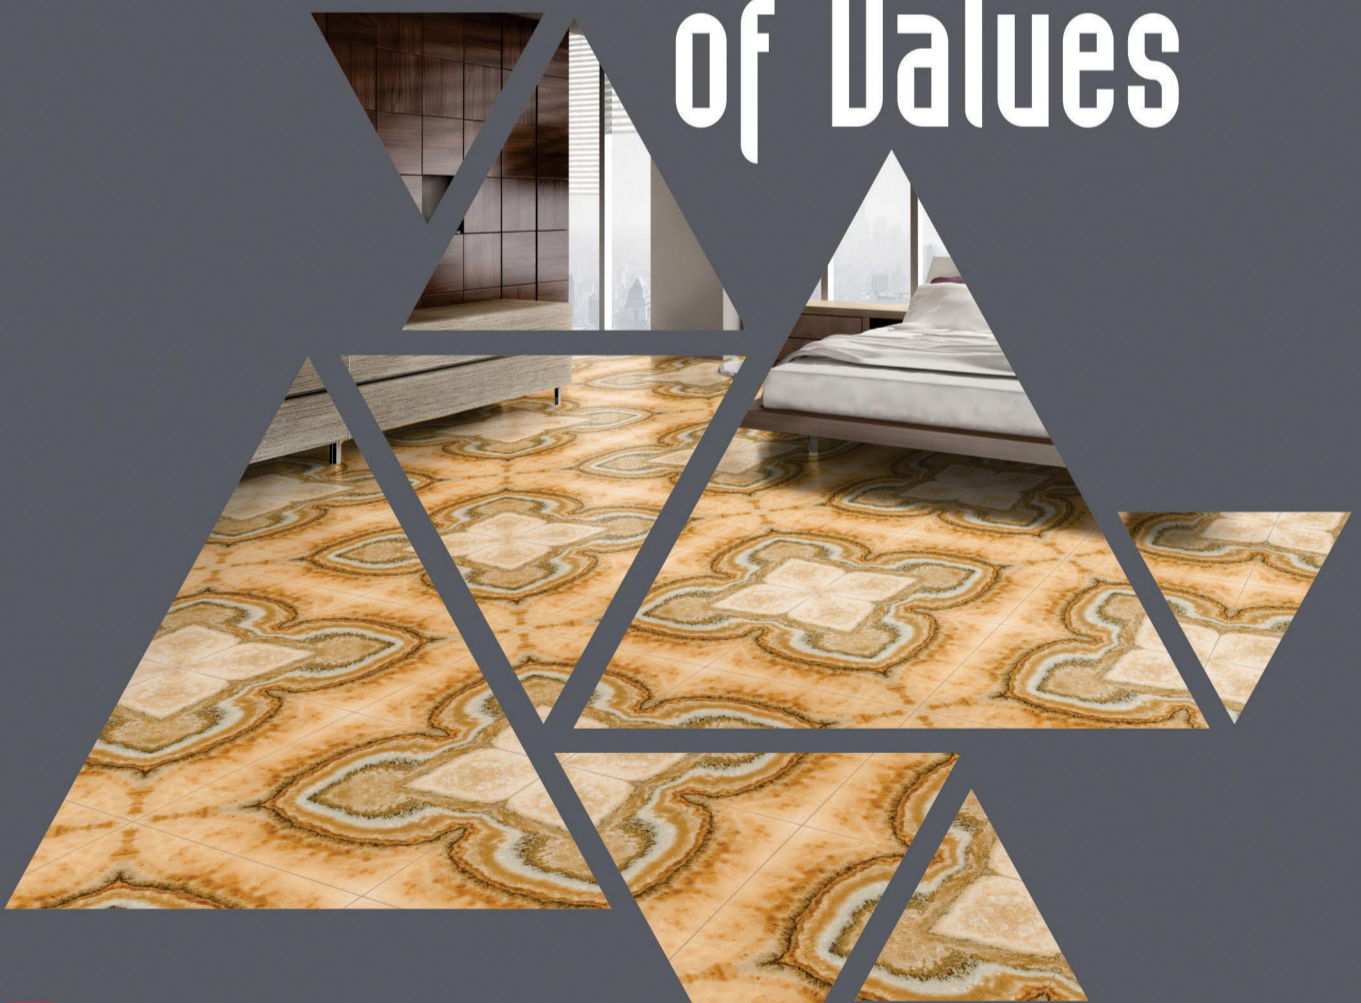

The Peak of Values

600x600mm.
Book Mach Series (Matt Surface)

DIGITAL
Porcelain Tiles