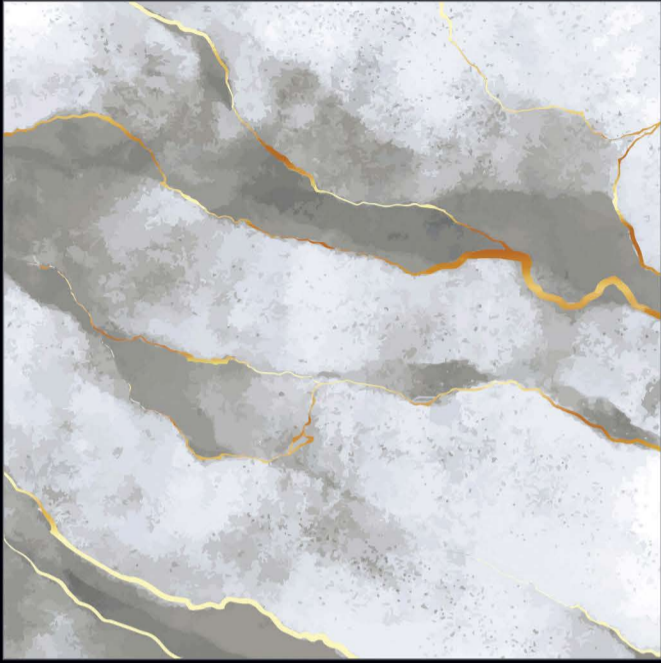

600x600mm.
Carving Series

256

MATT SURFACE

DIGITAL PRINTING

SUITABLE FOR WALL & FLOOR

HD TILES

RECTIFIED

600x600mm.
Carving Series