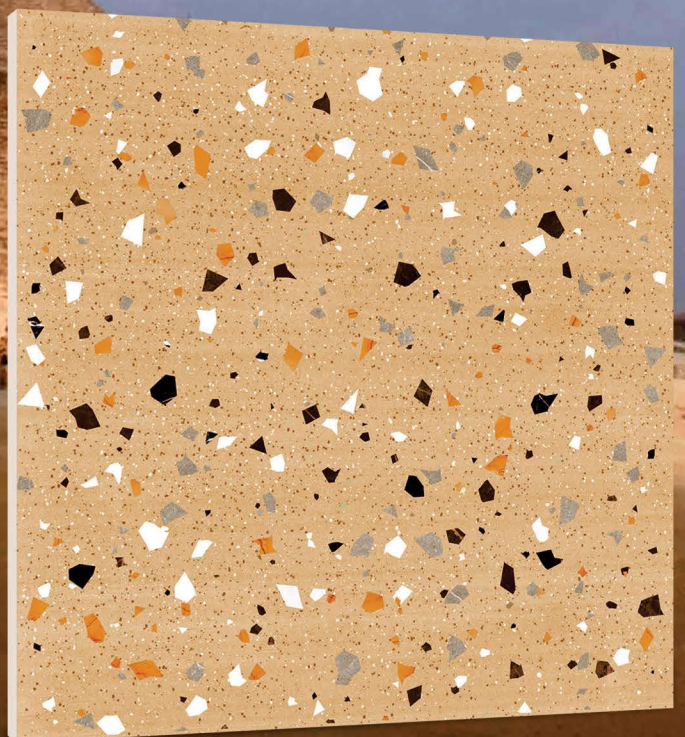

The Peak of Values

 600x600mm.
Carving Series

DIGITAL
Porcelain Tiles

COLOR STUDIO

For the first time, Porcelain Tiles opens the doors to colour, refined and soft hues inspired by natural elements, and which at the same time perfectly fit in with other materials in the range.

Naturally desaturated, Many colours in the collection create a true colour system that lets you coordinate shades in different ways, as the warm and cold nuances complement each other perfectly, without looking forced. The textured and matt surface also comes to life in the light, with a soft glow that livens the material, making it unique and unconventional.