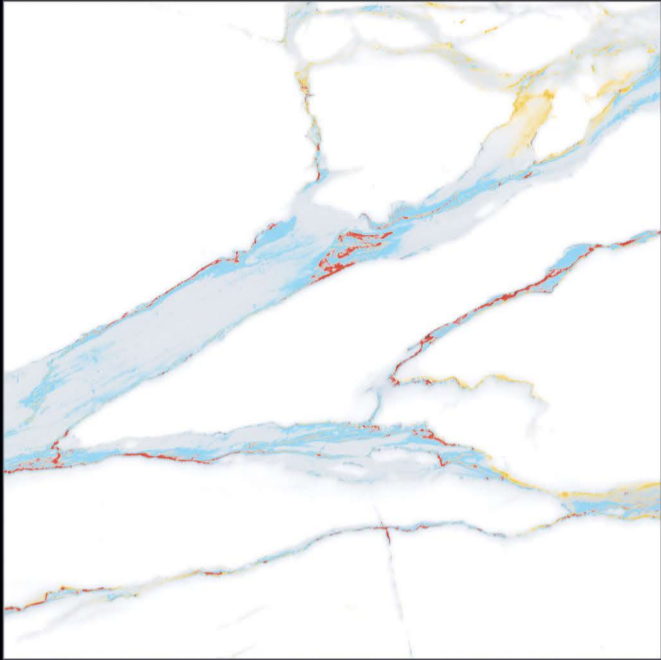

RECTIFIED

600x600mm.
Carving Series

265

MATT SURFACE

DIGITAL PRINTING

SUITABLE FOR WALL & FLOOR

HD TILES

RECTIFIED