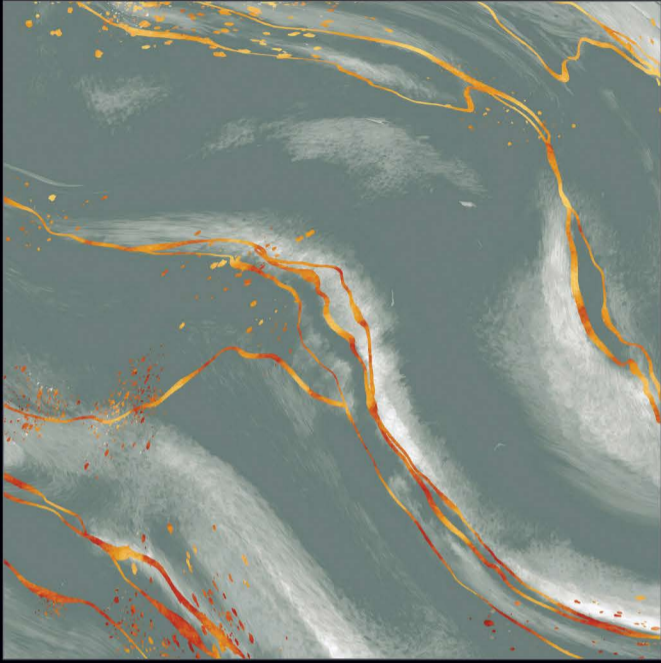

600x600mm.
Carving Series

254

MATT SURFACE

DIGITAL PRINTING

SUITABLE FOR WALL & FLOOR

HD TILES

RECTIFIED