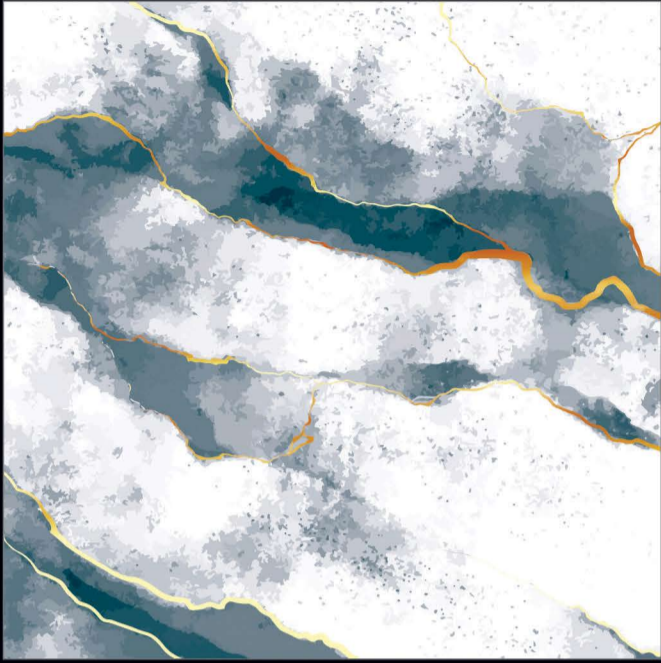

RECTIFIED

600x600mm.
Carving Series

255

MATT SURFACE

DIGITAL PRINTING

SUITABLE FOR WALL & FLOOR

HD TILES

RECTIFIED