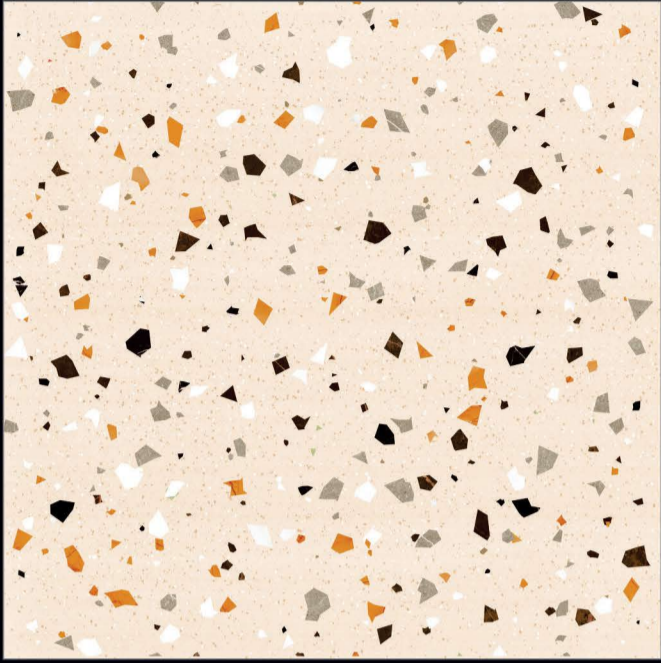

600x600mm.
Carving Series

261

MATT SURFACE

DIGITAL PRINTING

SUITABLE FOR WALL & FLOOR

HD TILES

RECTIFIED