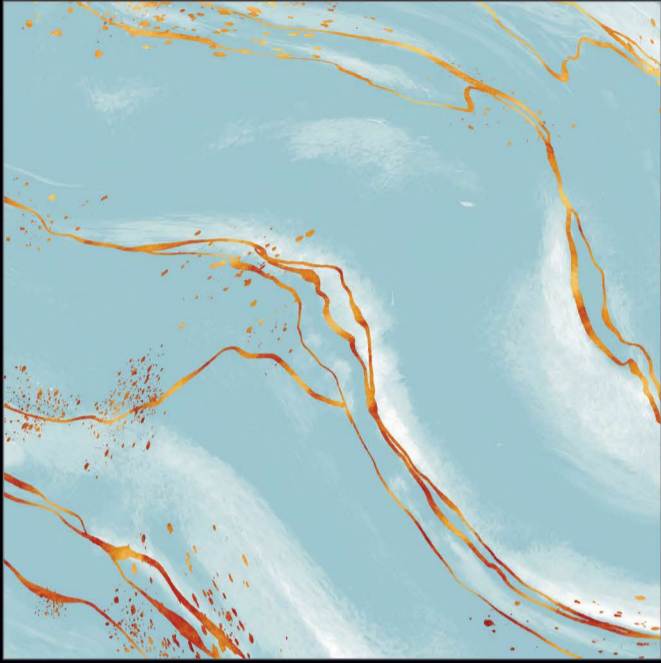

600x600mm.
Carving Series

255

MATT SURFACE

DIGITAL PRINTING

SUITABLE FOR WALL & FLOOR

HD TILES

RECTIFIED