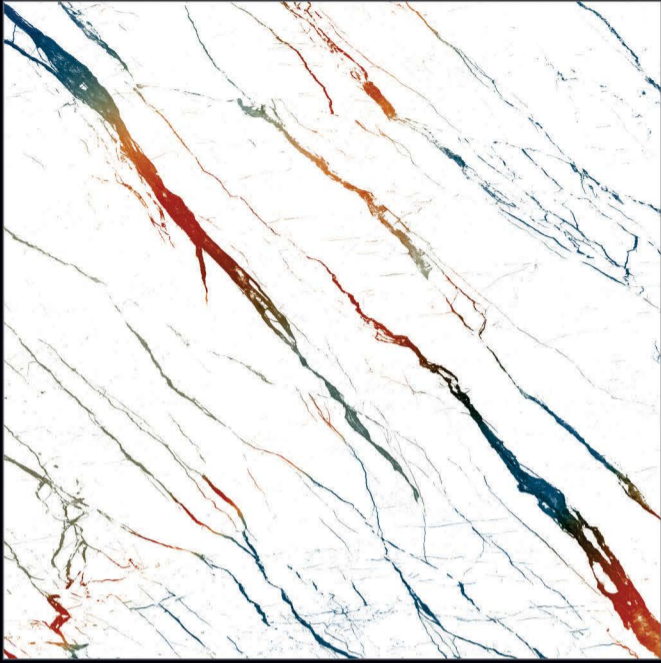

600x600mm.
Carving Series

264

MATT SURFACE

DIGITAL PRINTING

SUITABLE FOR WALL & FLOOR

HD TILES

RECTIFIED