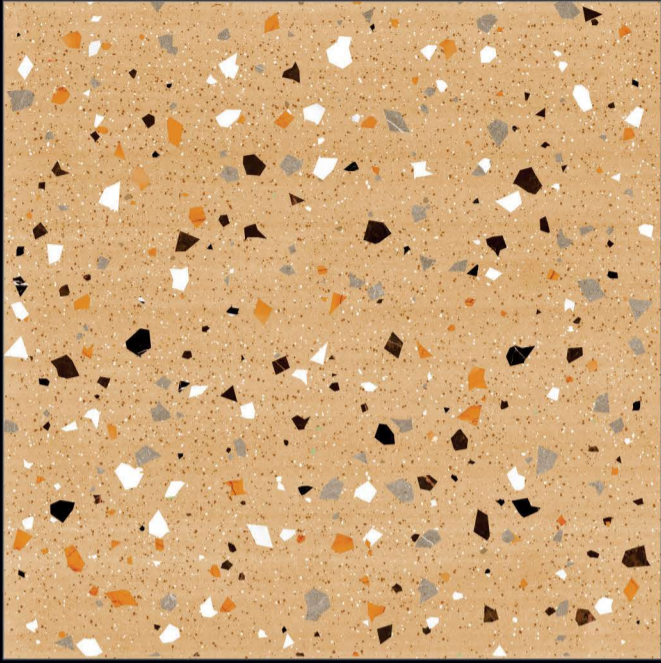

261

MATT SURFACE

DIGITAL PRINTING

SUITABLE FOR WALL & FLOOR

HD TILES

RECTIFIED

600x600mm.
Carving Series

262