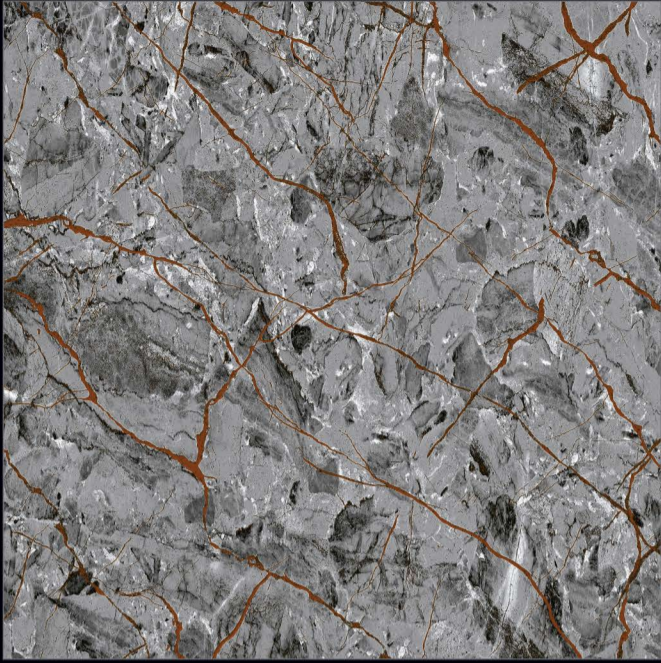

RECTIFIED

600x600mm.
Carving Series

202

600x600mm.
Carving Series

203

MATT SURFACE

DIGITAL PRINTING

SUITABLE FOR WALL & FLOOR