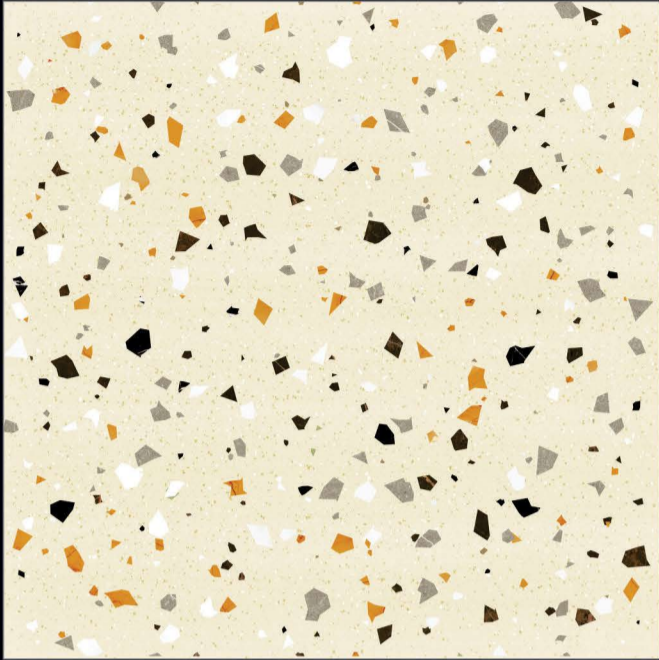

600x600mm.
Carving Series

260