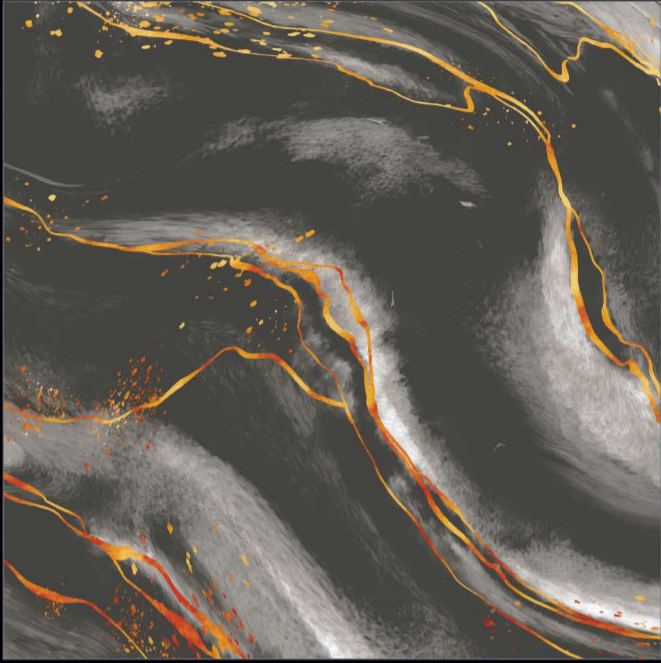

600x600mm.
Carving Series

253

MATT SURFACE

DIGITAL PRINTING

SUITABLE FOR WALL & FLOOR

HD TILES

RECTIFIED