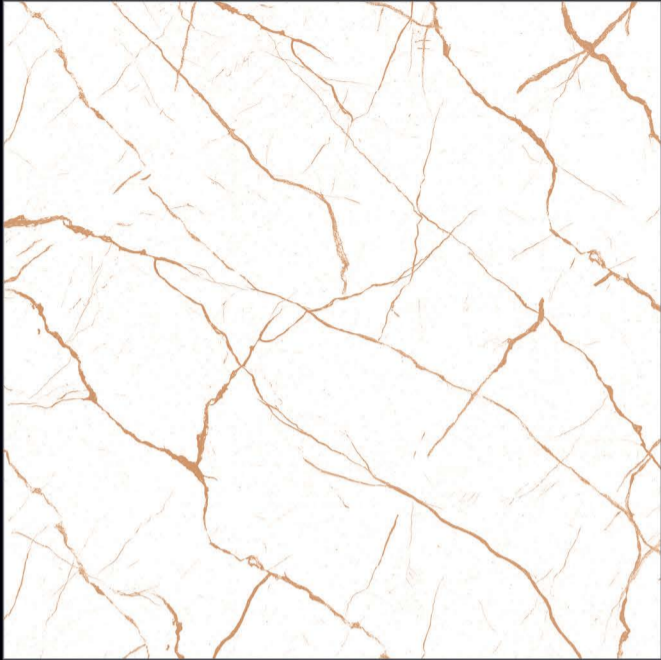

600x600mm.
Carving Series

202