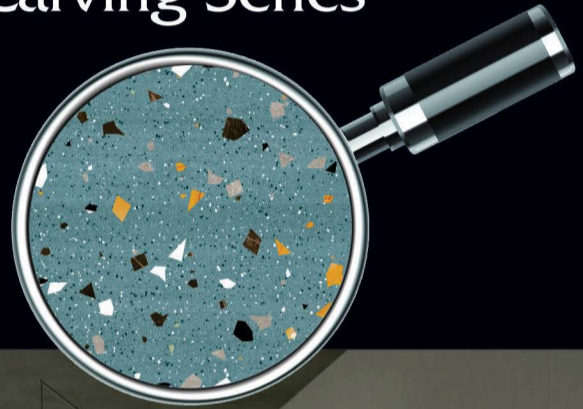

600x600mm.
Carving Series