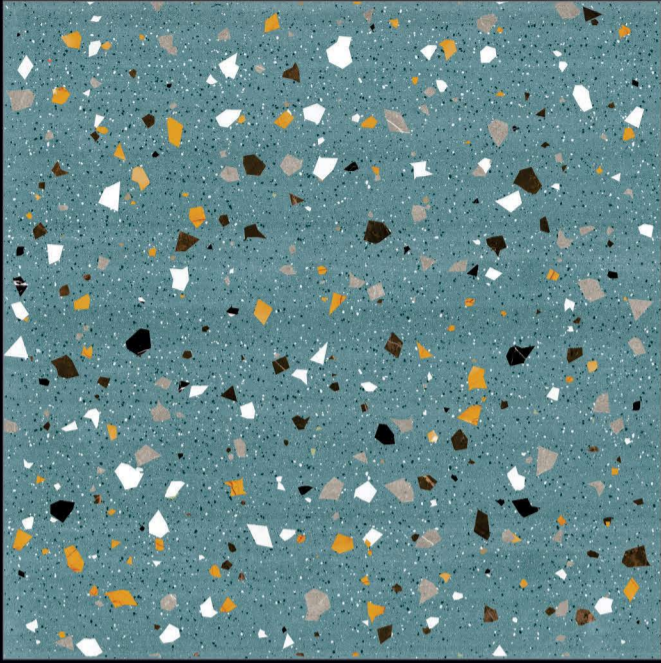

261

MATT SURFACE

DIGITAL PRINTING

SUITABLE FOR WALL & FLOOR

HD TILES

RECTIFIED

600x600mm.
Carving Series

262