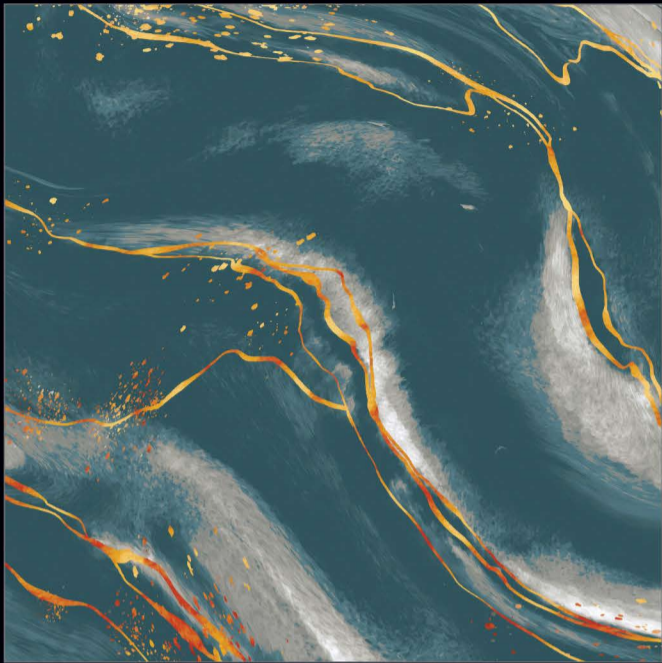

600x600mm.
Carving Series

252