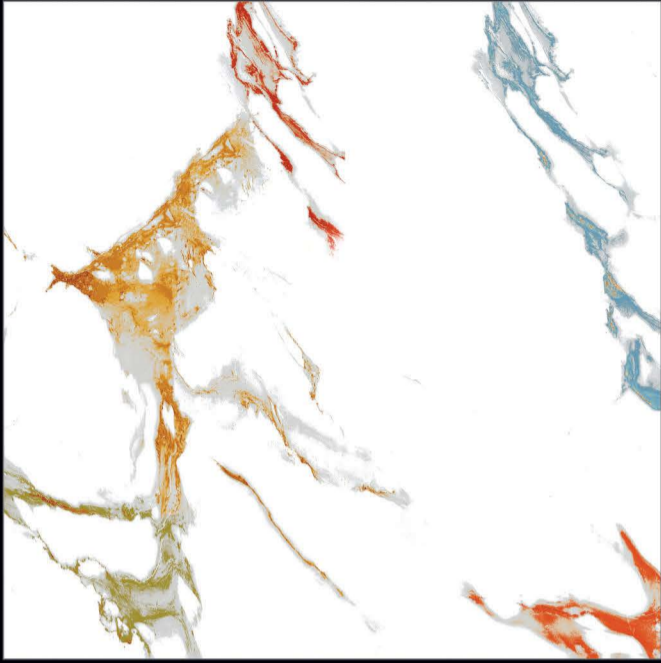

600x600mm.
Carving Series

265

MATT SURFACE

DIGITAL PRINTING

SUITABLE FOR WALL & FLOOR

HD TILES

RECTIFIED