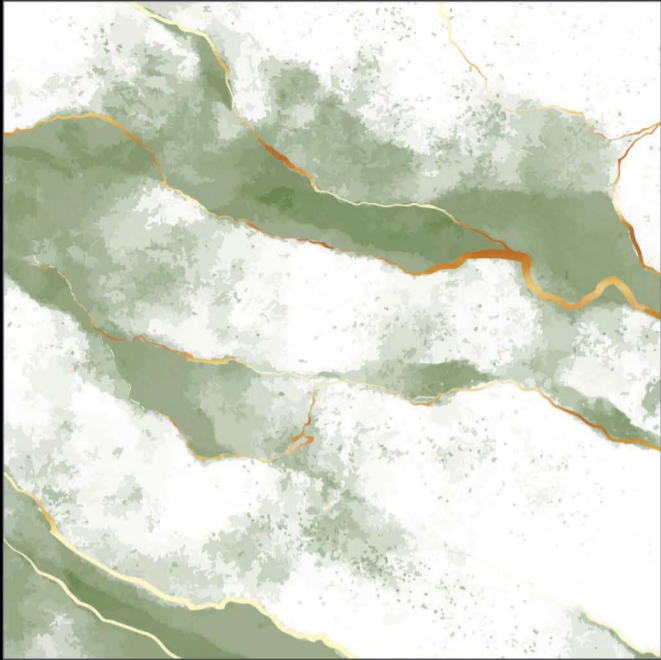

600x600mm.
Carving Series

258