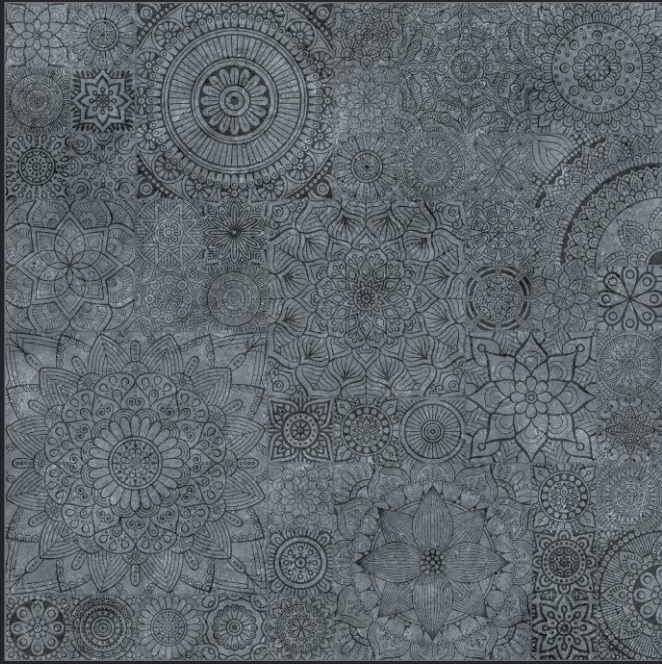

600x600mm.  
Digital Carving Series

10046

600x600mm.  
Digital Carving Series

10047

600x600mm.  
Digital Carving Series

10048

**DIGITAL**  
Porcelain Tiles

600x600mm.