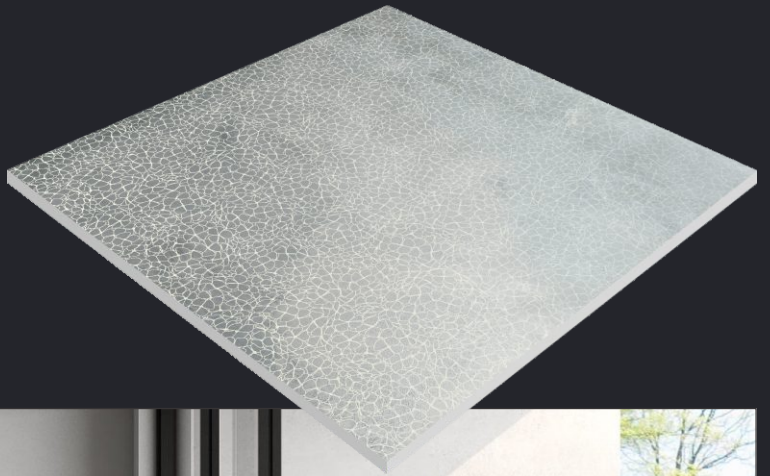

600x600mm.
Digital Carving Series

10005