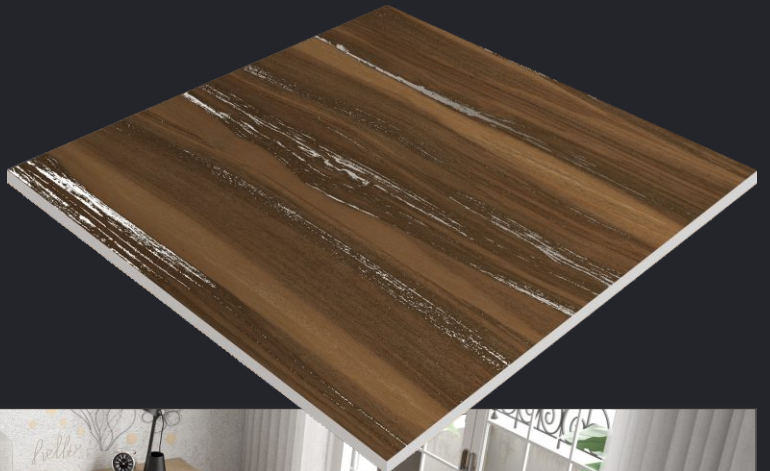

600x600mm.
Digital Carving Series

10034