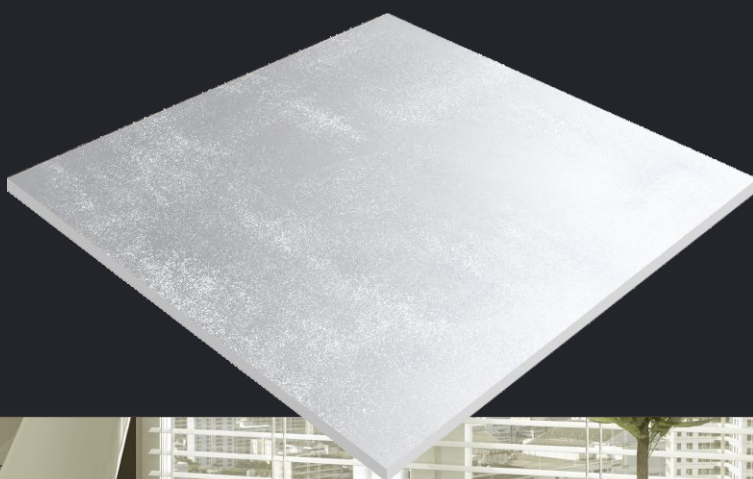

600x600mm.
Digital Carving Series