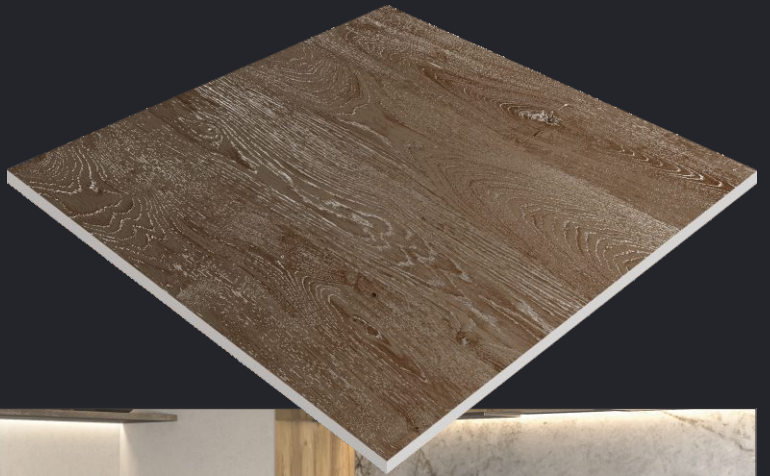

600x600mm.
Digital Carving Series

10031