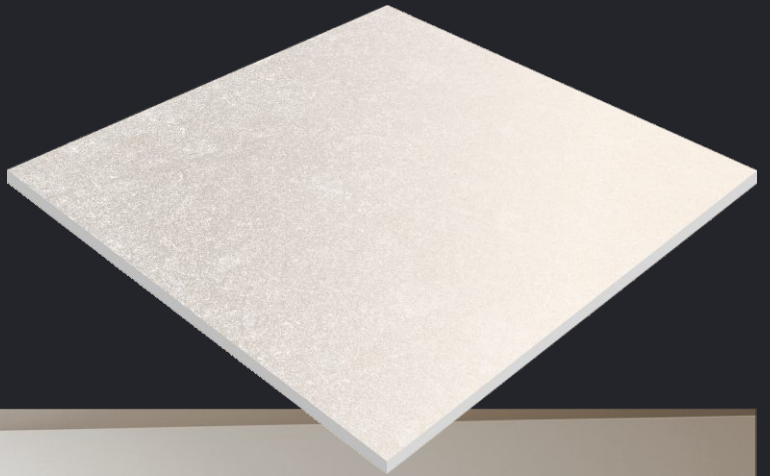

600x600mm.
Digital Carving Series

10020