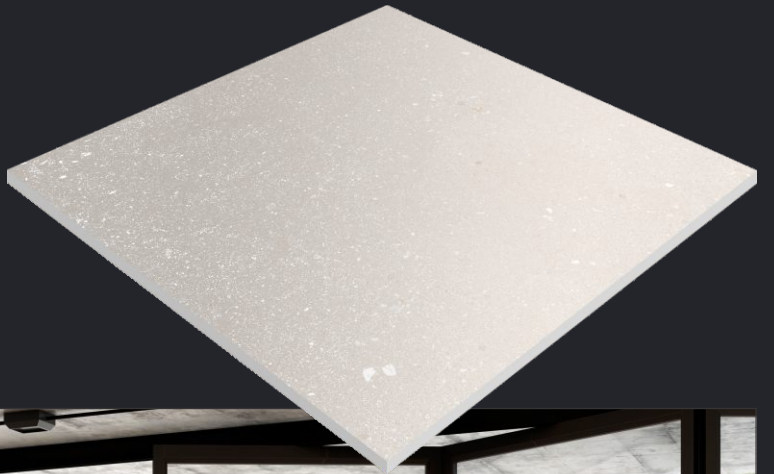

600x600mm.
Digital Carving Series

10016