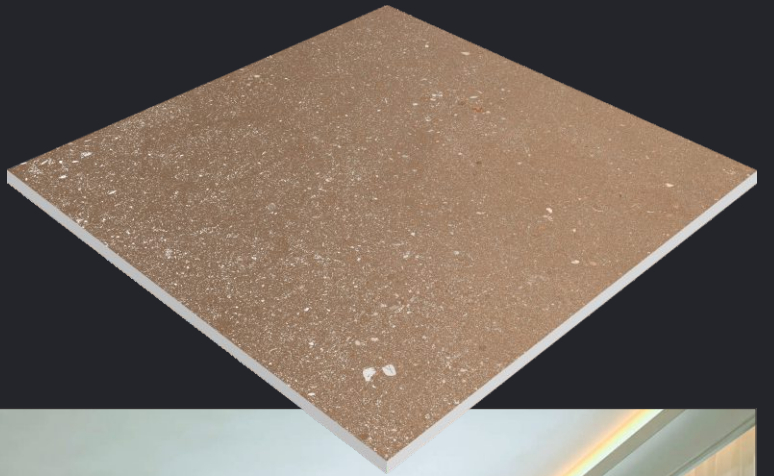

600x600mm.
Digital Carving Series

10017