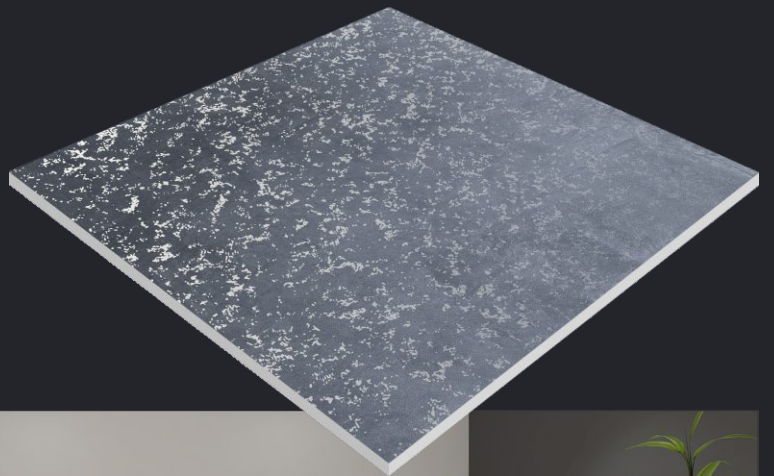

600x600mm.
Digital Carving Series

10006