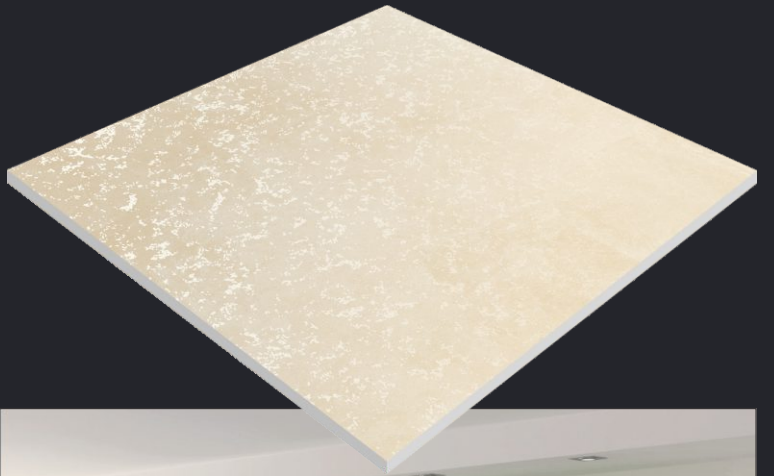

600x600mm.
Digital Carving Series

10008