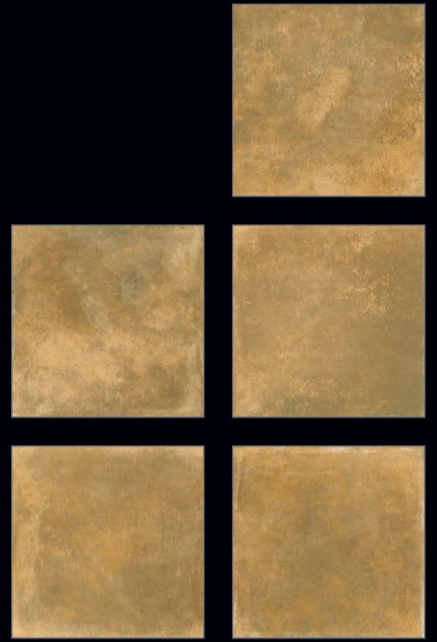

**600x600mm.
Cemeneto Series**