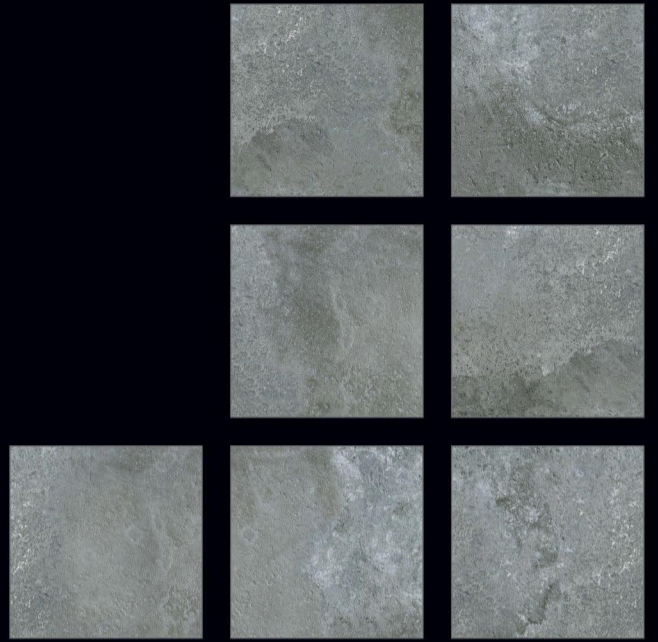

**600x600mm.
Cemeneto Series**