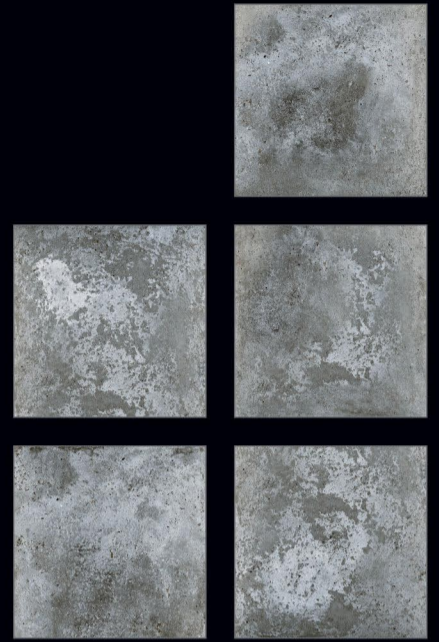

**600x600mm.
Cemeneto Series**