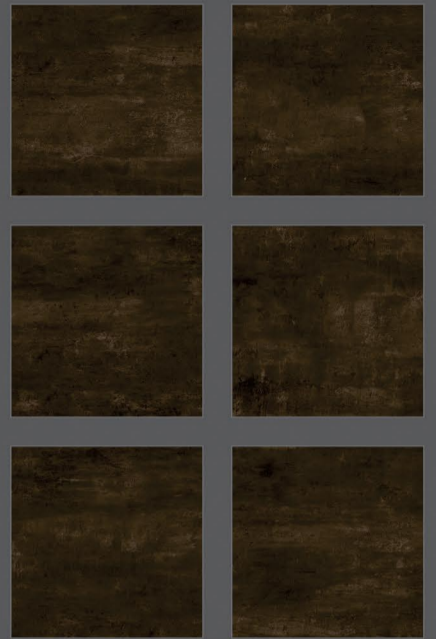

8 RANDOM FACE