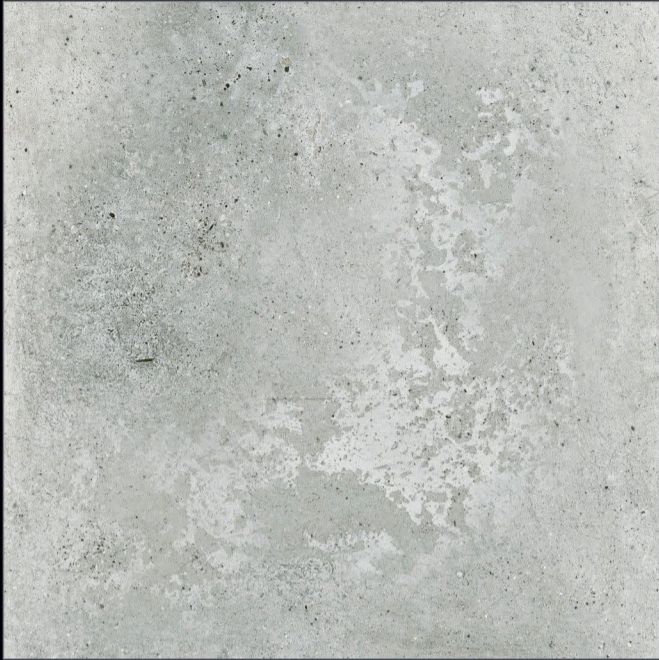

**600x600mm.
Cemeneto Series**