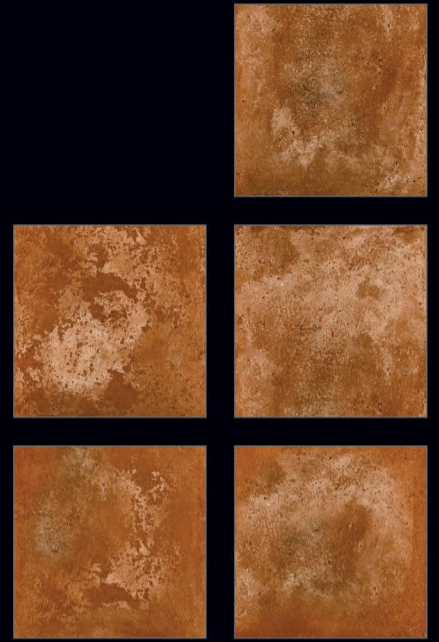

600x600mm.
Cemeneto Series

5058

6 RANDOM FACE