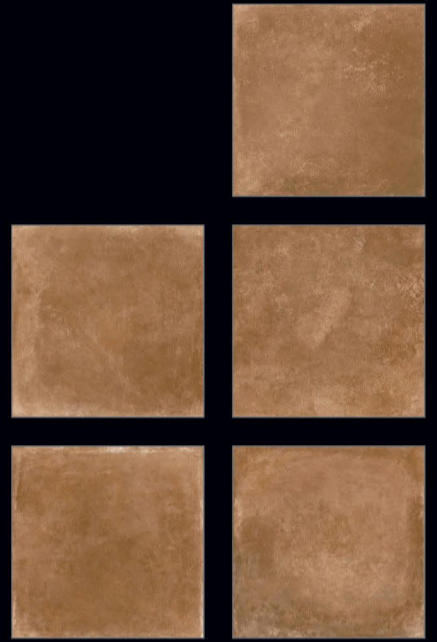

**600x600mm.
Cemeneto Series**