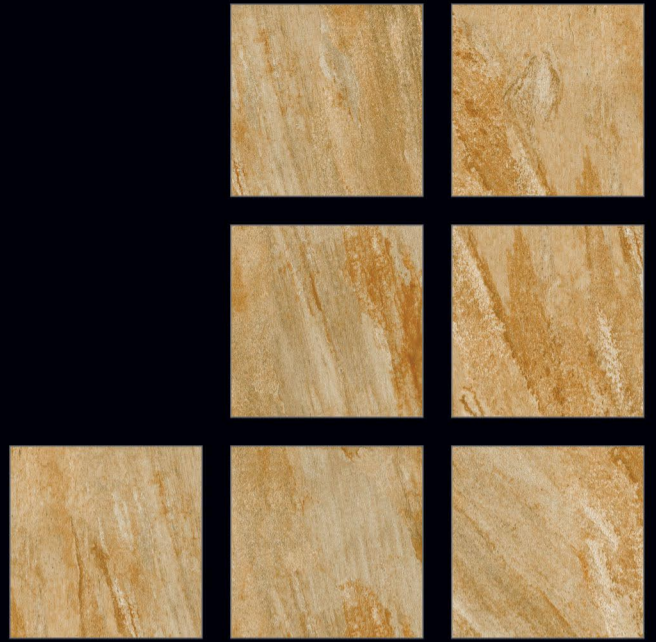

**600x600mm.
Cemeneto Series**

5079

8 RANDOM FACE