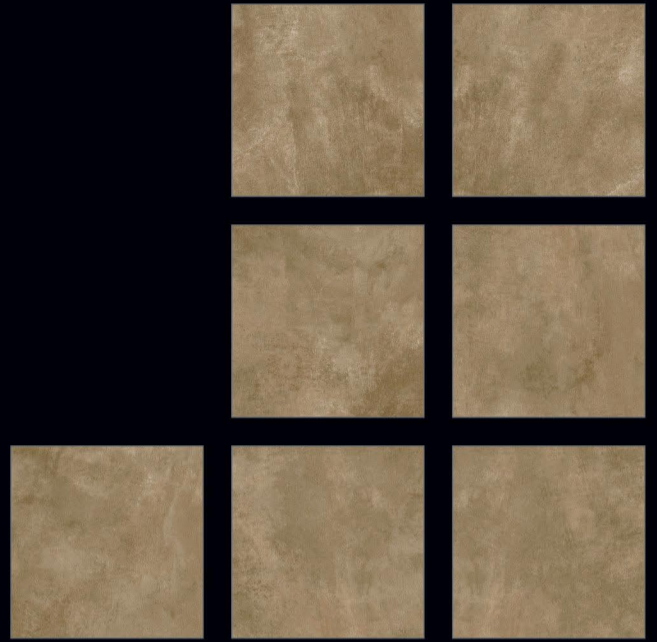

8 RANDOM FACE