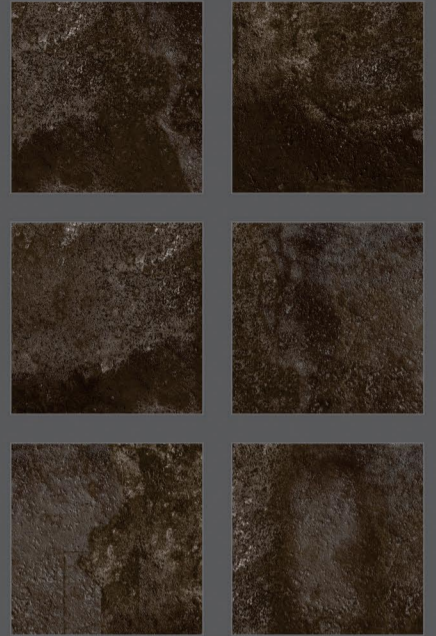

600x600mm.
Cemeneto Series