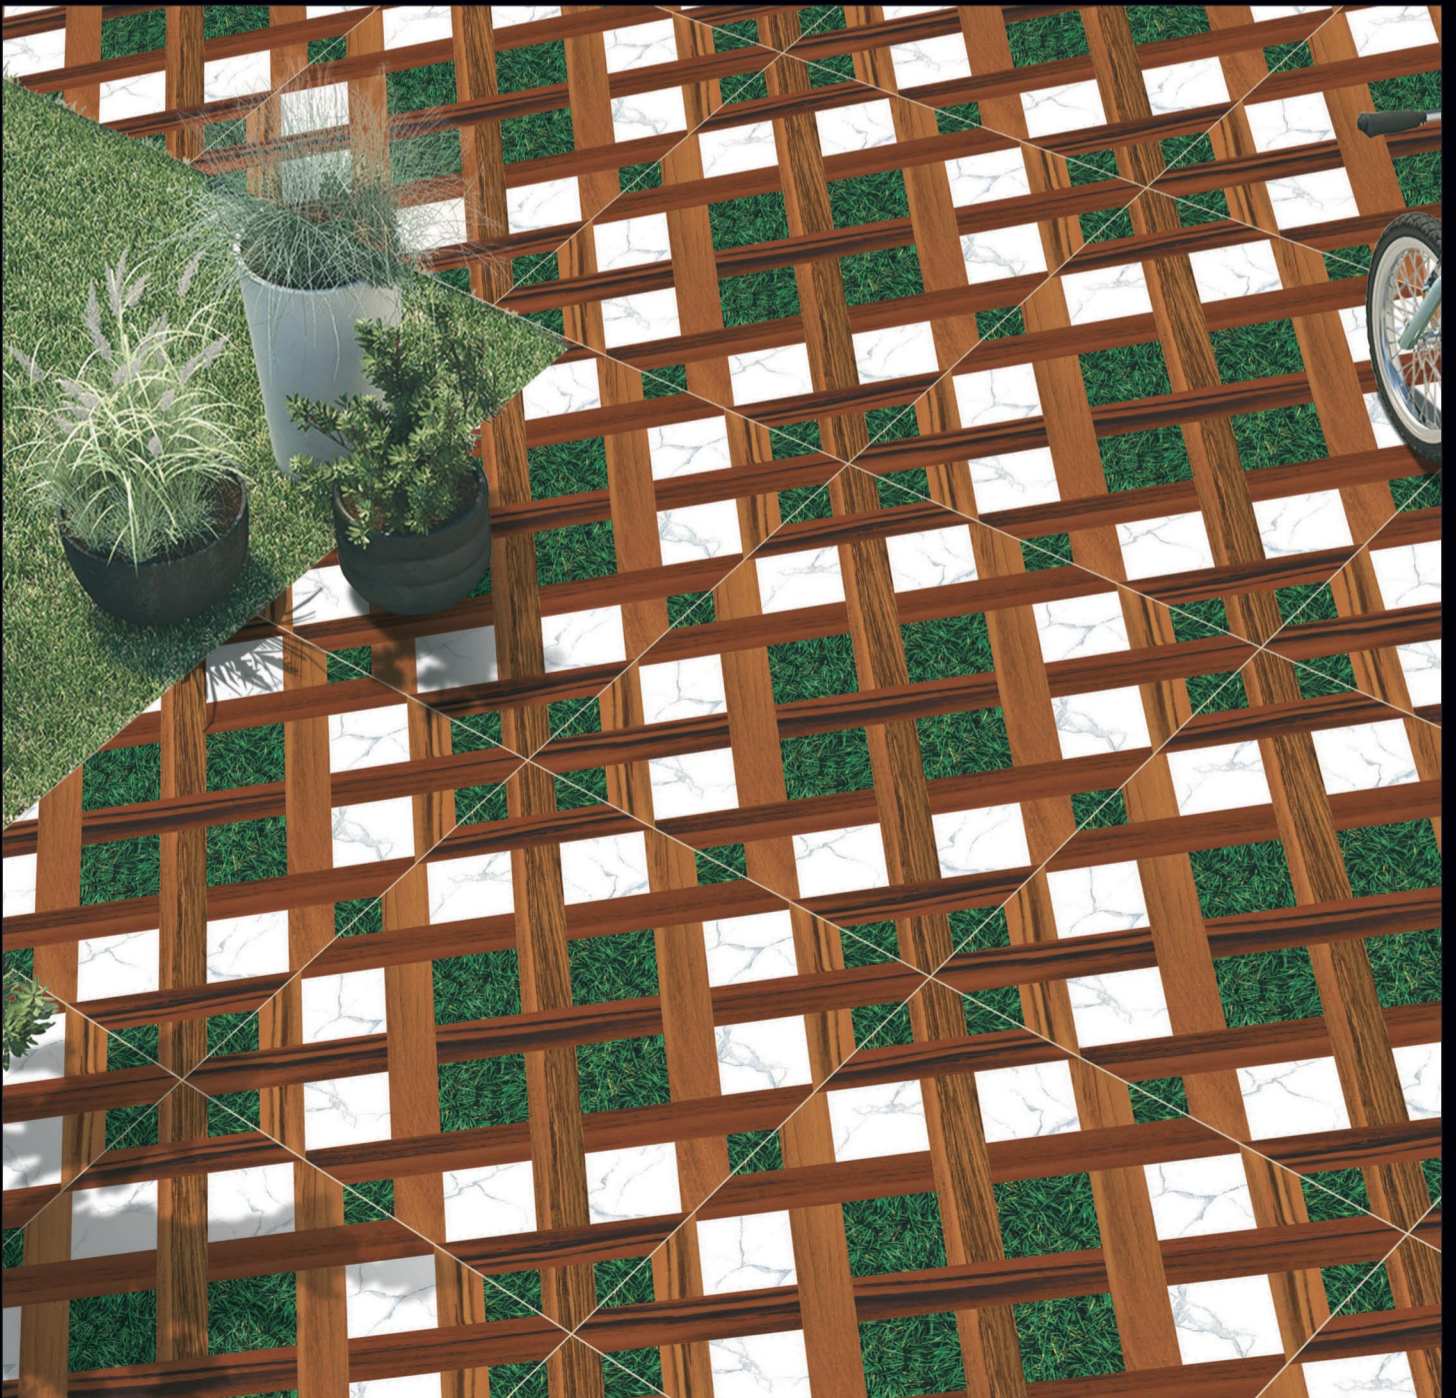

GLOSSY SURFACE

DIGITAL PRINTING

SUITABLE FOR WALL & FLOOR

HD TILES

RECTIFIED