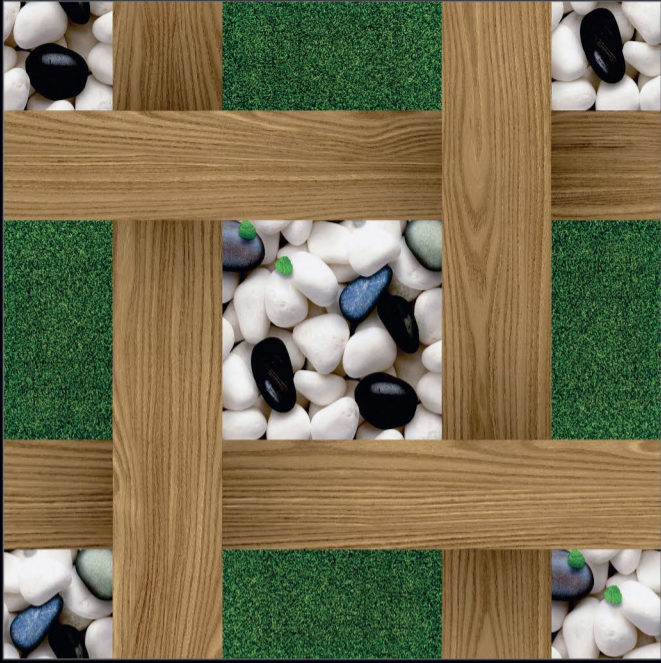

SUITABLE FOR WALL & FLOOR

HD TILES

RECTIFIED

600x600mm.
Garden Series

328

GLOSSY SURFACE

DIGITAL PRINTING

SUITABLE FOR WALL & FLOOR