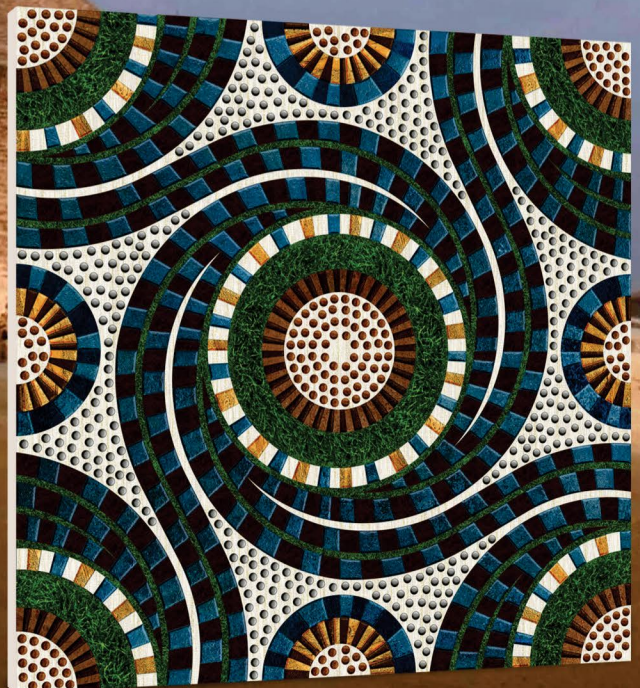

COLOR STUDIO

For the first time, Porcelain Tiles opens the doors to colour, refined and soft hues inspired by natural elements, and which at the same time perfectly fit in with other materials in the range.

Naturally desaturated, Many colours in the collection create a true colour system that lets you coordinate shades in different ways, as the warm and cold nuances complement each other perfectly, without looking forced. The textured and matt surface also comes to life in the light, with a soft glow that livens the material, making it unique and unconventional.

DIGITAL
Porcelain Tiles