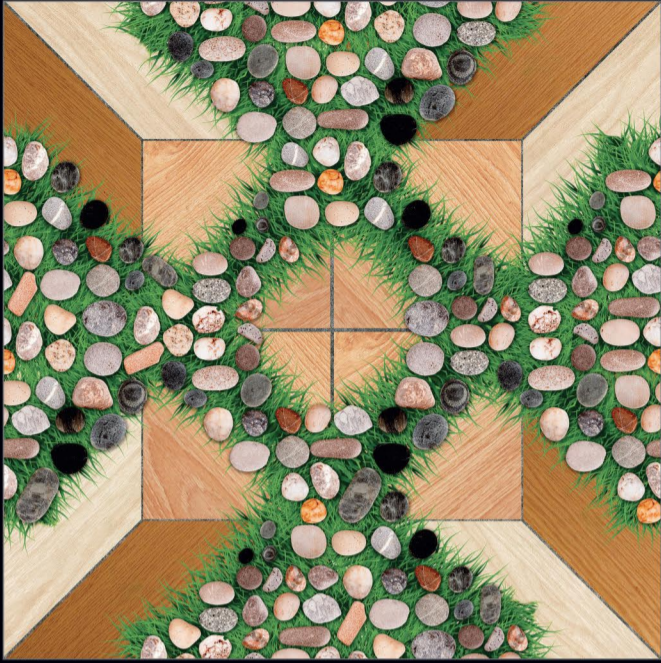

324

GLOSSY SURFACE

DIGITAL PRINTING

SUITABLE FOR WALL & FLOOR

HD TILES

RECTIFIED

600x600mm.
Garden Series

325