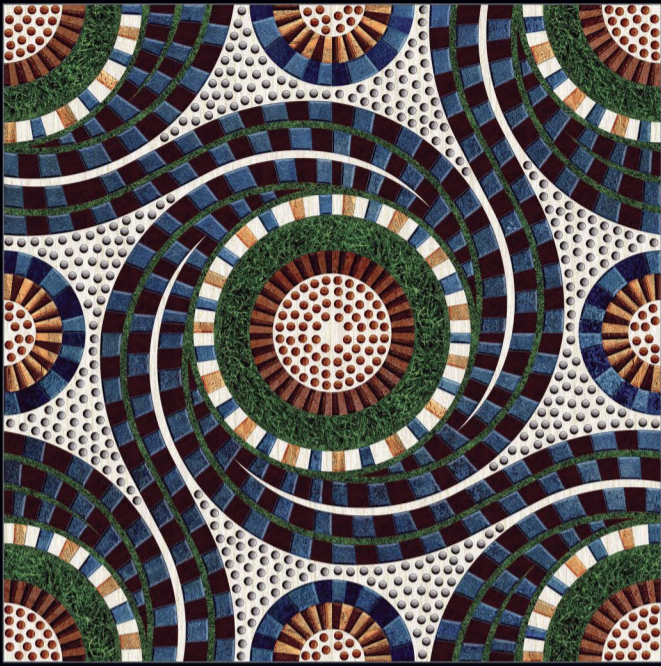

600x600mm.
Garden Series

315