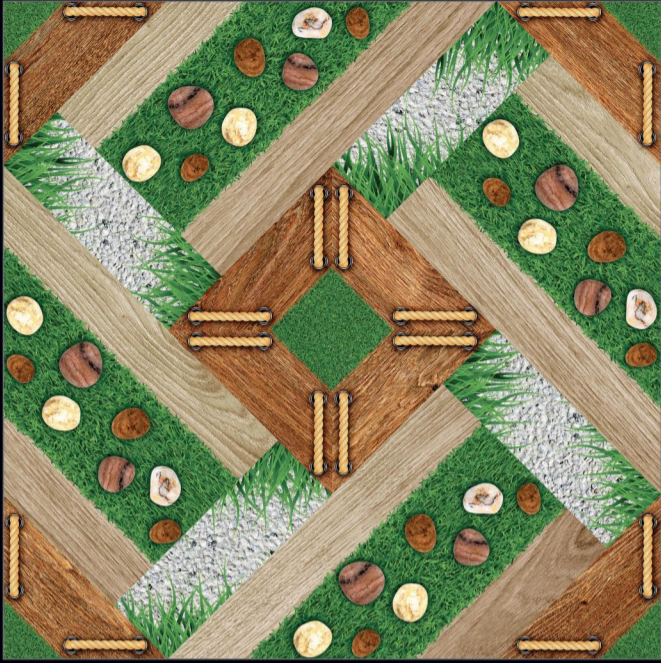

600x600mm.
Garden Series

323

GLOSSY SURFACE

DIGITAL PRINTING

SUITABLE FOR WALL & FLOOR

HD TILES

RECTIFIED

600x600mm.
Garden Series