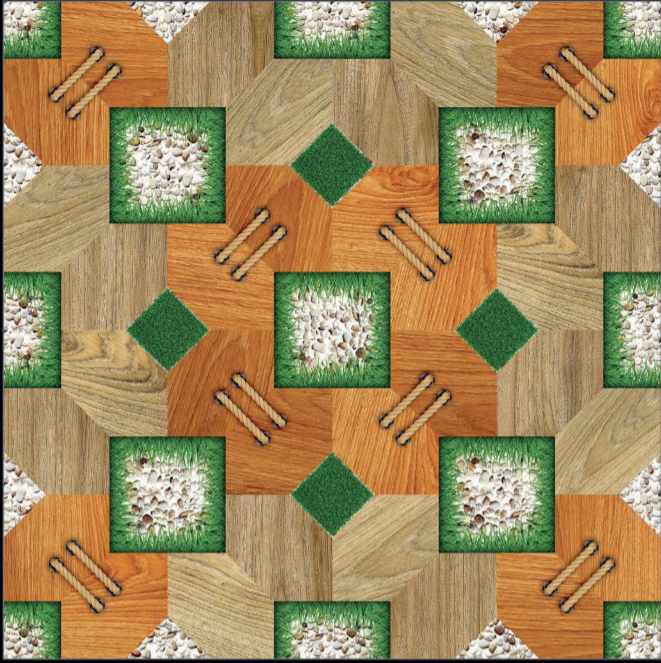

HD HD TILES

RECTIFIED

 600x600mm.
Garden Series

320

600x600mm.
Garden Series

321

600x600mm.
Garden Series

322