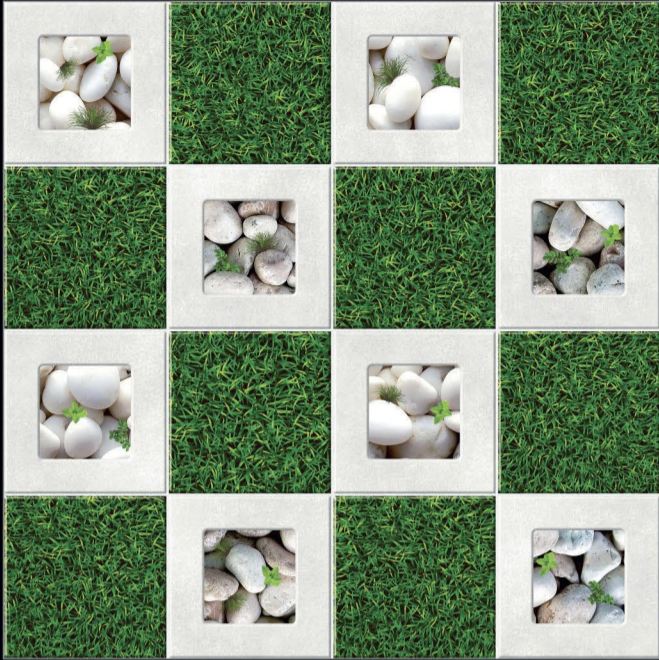

600x600mm.
Garden Series

318