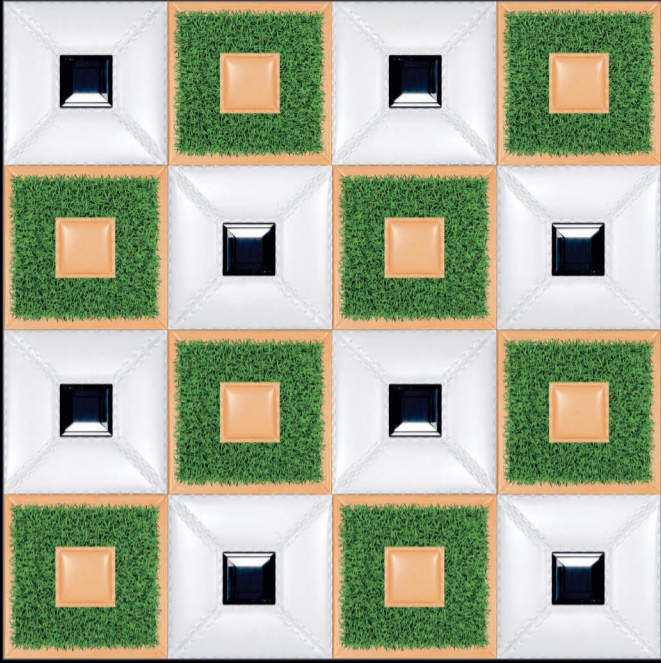

600x600mm.
Garden Series

319