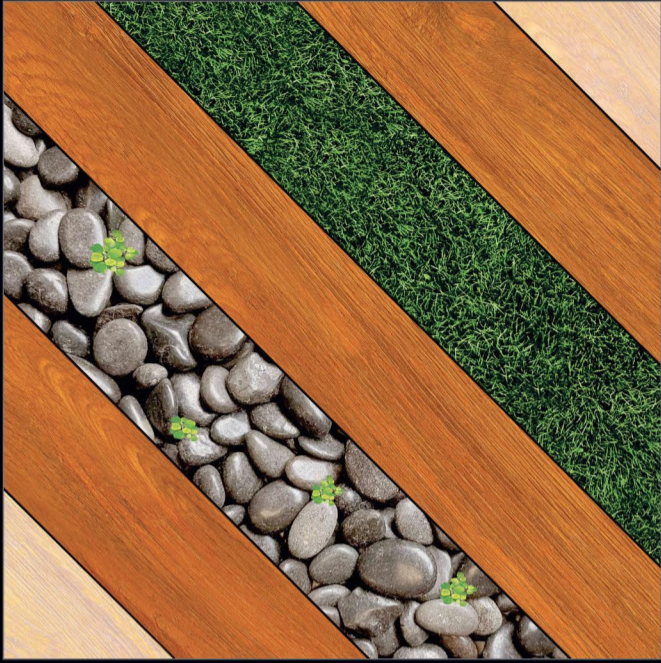

600x600mm.
Garden Series

329