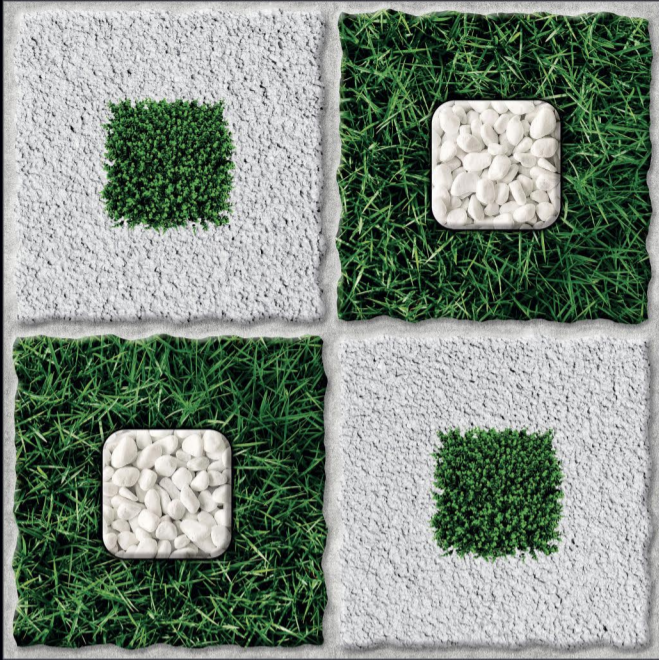

HD HD TILES

RECTIFIED

 600x600mm.
Garden Series

320

600x600mm.
Garden Series

321

600x600mm.
Garden Series

322