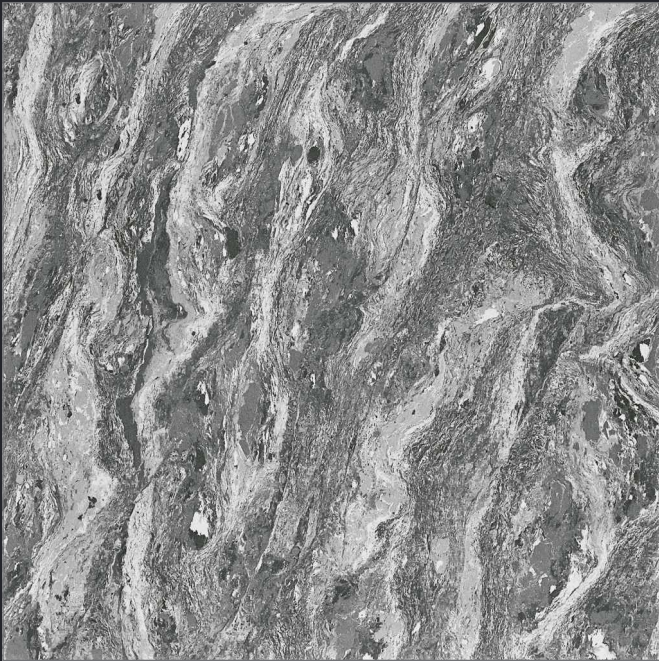

600x600mm.
Glossy Double Charge Series

DAYNO BLACK