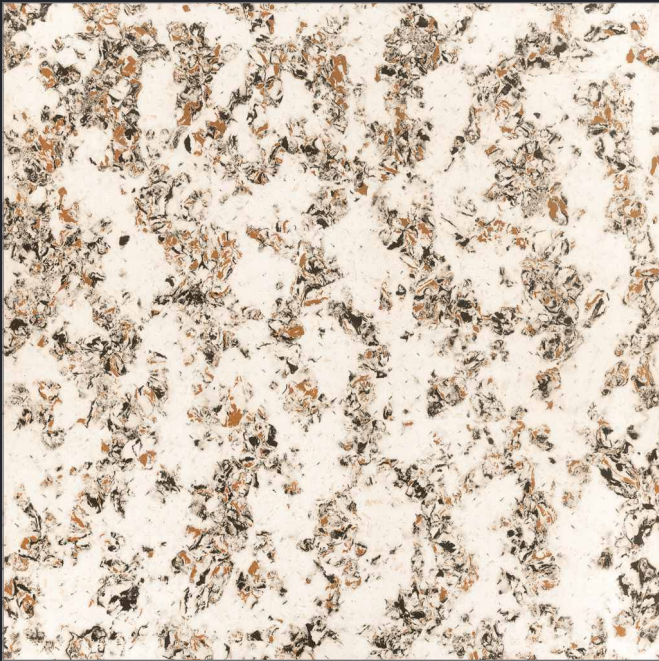

DC-1201

GLOSSY SURFACE

DIGITAL PRINTING

SUITABLE FOR WALL & FLOOR

HD TILES

RECTIFIED

600x600mm.  
Glossy Double Charge Series

DC-1301