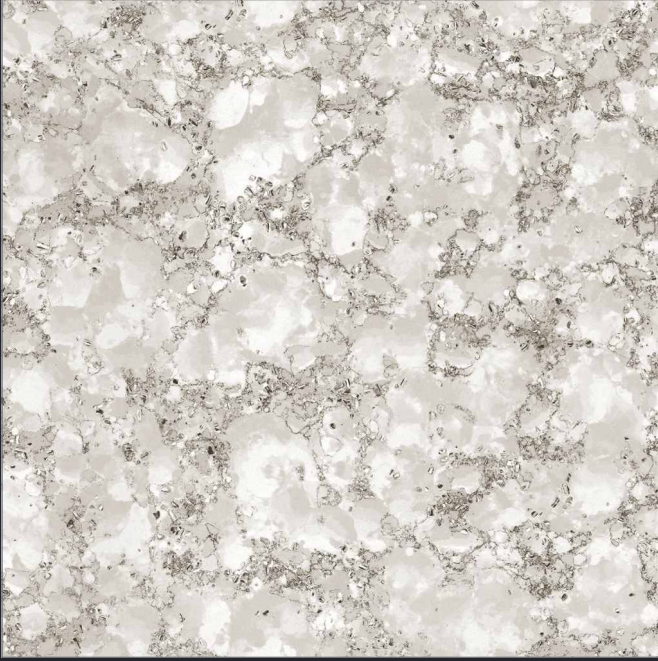

600x600mm.  
Glossy Double Charge Series

DC-201

GLOSSY SURFACE

DIGITAL PRINTING

SUITABLE FOR WALL & FLOOR

HD TILES

RECTIFIED

600x600mm.  
Glossy Double Charge Series