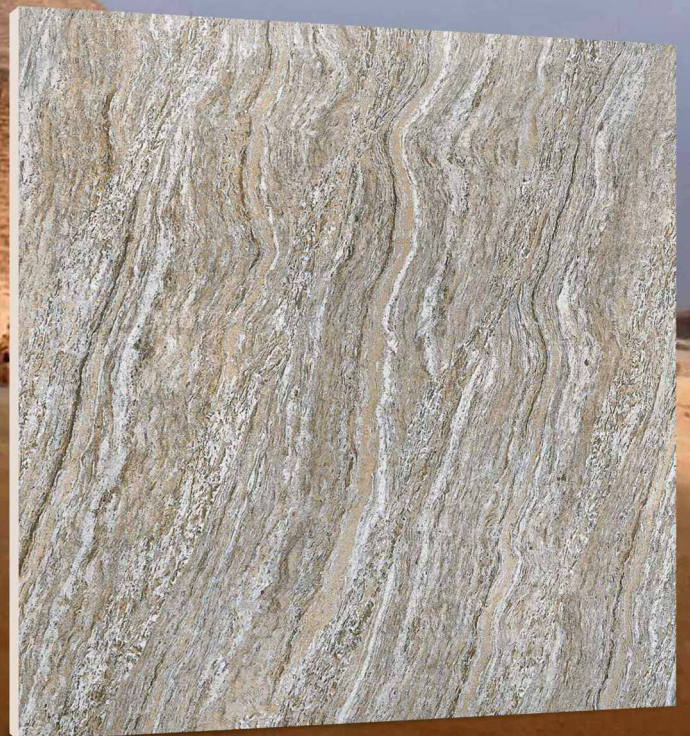

COLOR STUDIO

For the first time, Porcelain Tiles opens the doors to colour, refined and soft hues inspired by natural elements, and which at the same time perfectly fit in with other materials in the range.

Naturally desaturated, Many colours in the collection create a true colour system that lets you coordinate shades in different ways, as the warm and cold nuances complement each other perfectly, without looking forced. The textured and matt surface also comes to life in the light, with a soft glow that livens the material, making it unique and unconventional.

DIGITAL
Porcelain Tiles

**EIGHT
COLOUR
TECHNOLOGY**