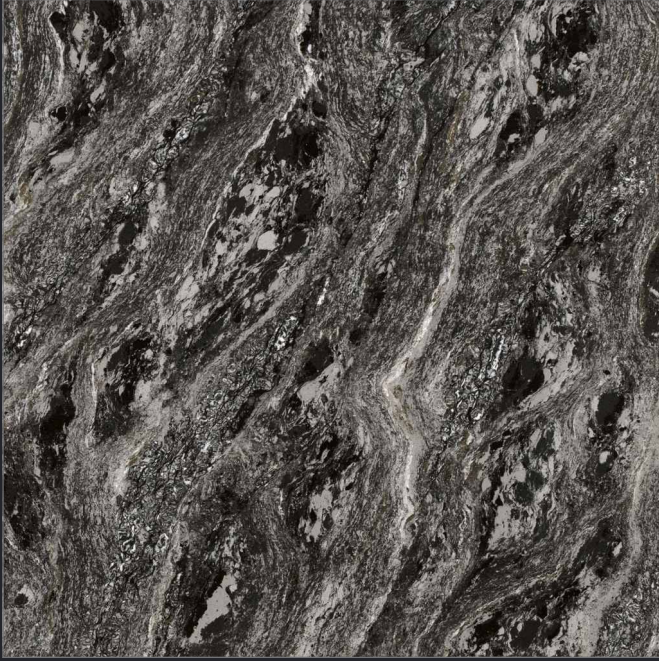

600x600mm.
Glossy Double Charge Series

DC-1001