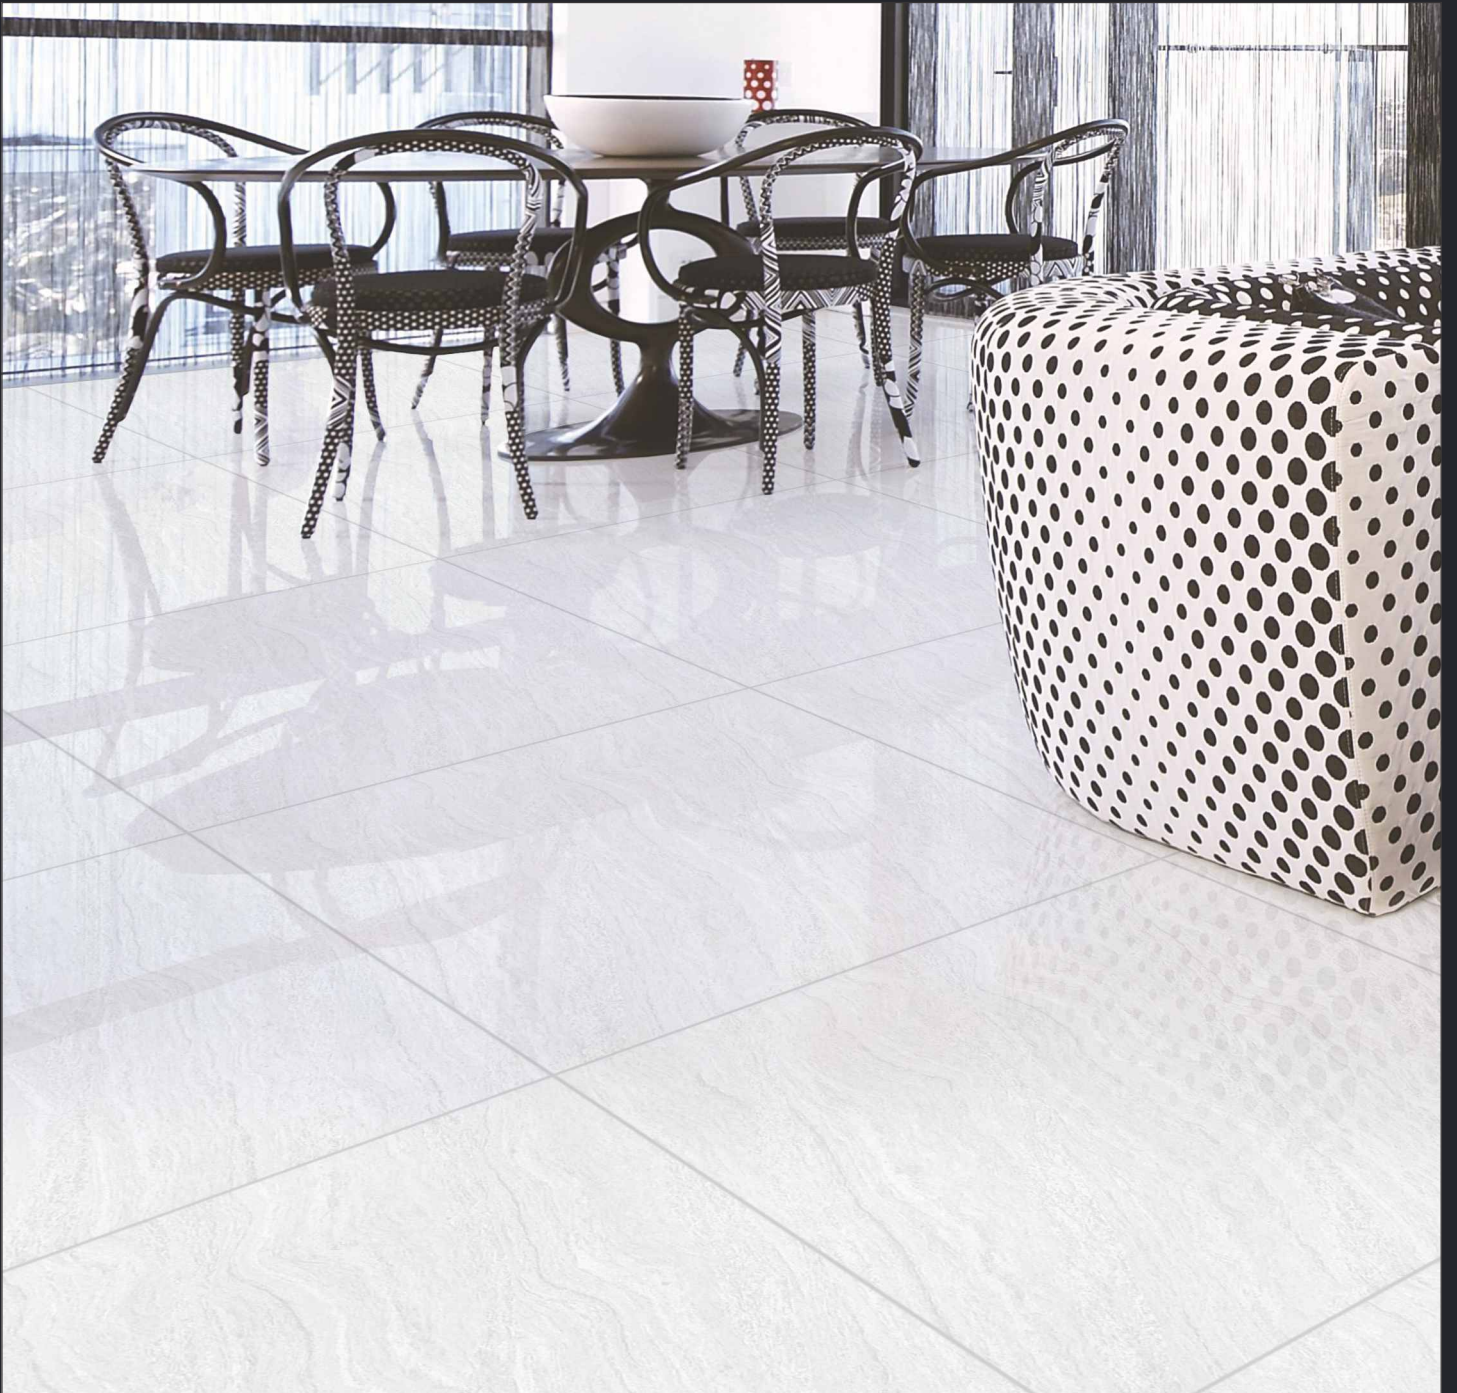

600x600mm.  
Glossy Double Charge Series

AMARO ORANGE

600x600mm.  
Glossy Double Charge Series

AMARO WHITE

600x600mm.  
Glossy Double Charge Series

**AZZARO BEIGE**

GLOSSY SURFACE

DIGITAL PRINTING