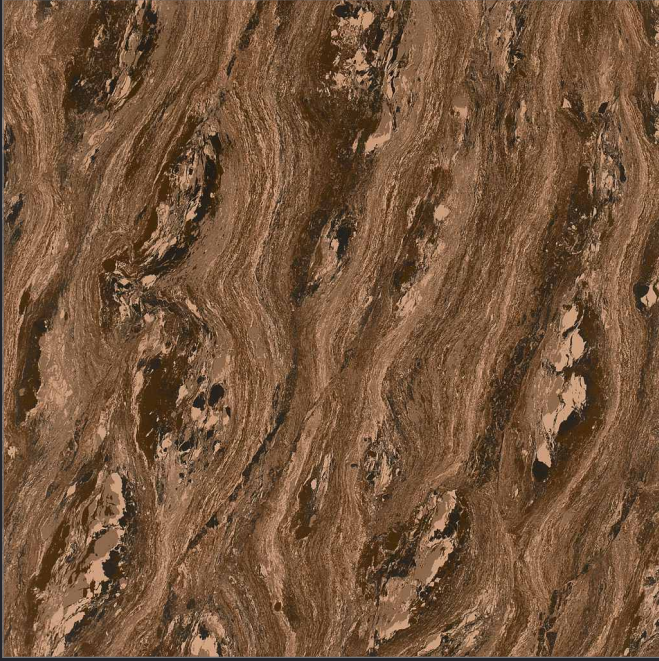

DC-901

600x600mm.  
Glossy Double Charge Series

DC-1001

GLOSSY SURFACE

DIGITAL PRINTING

SUITABLE FOR WALL & FLOOR

HD TILES

RECTIFIED