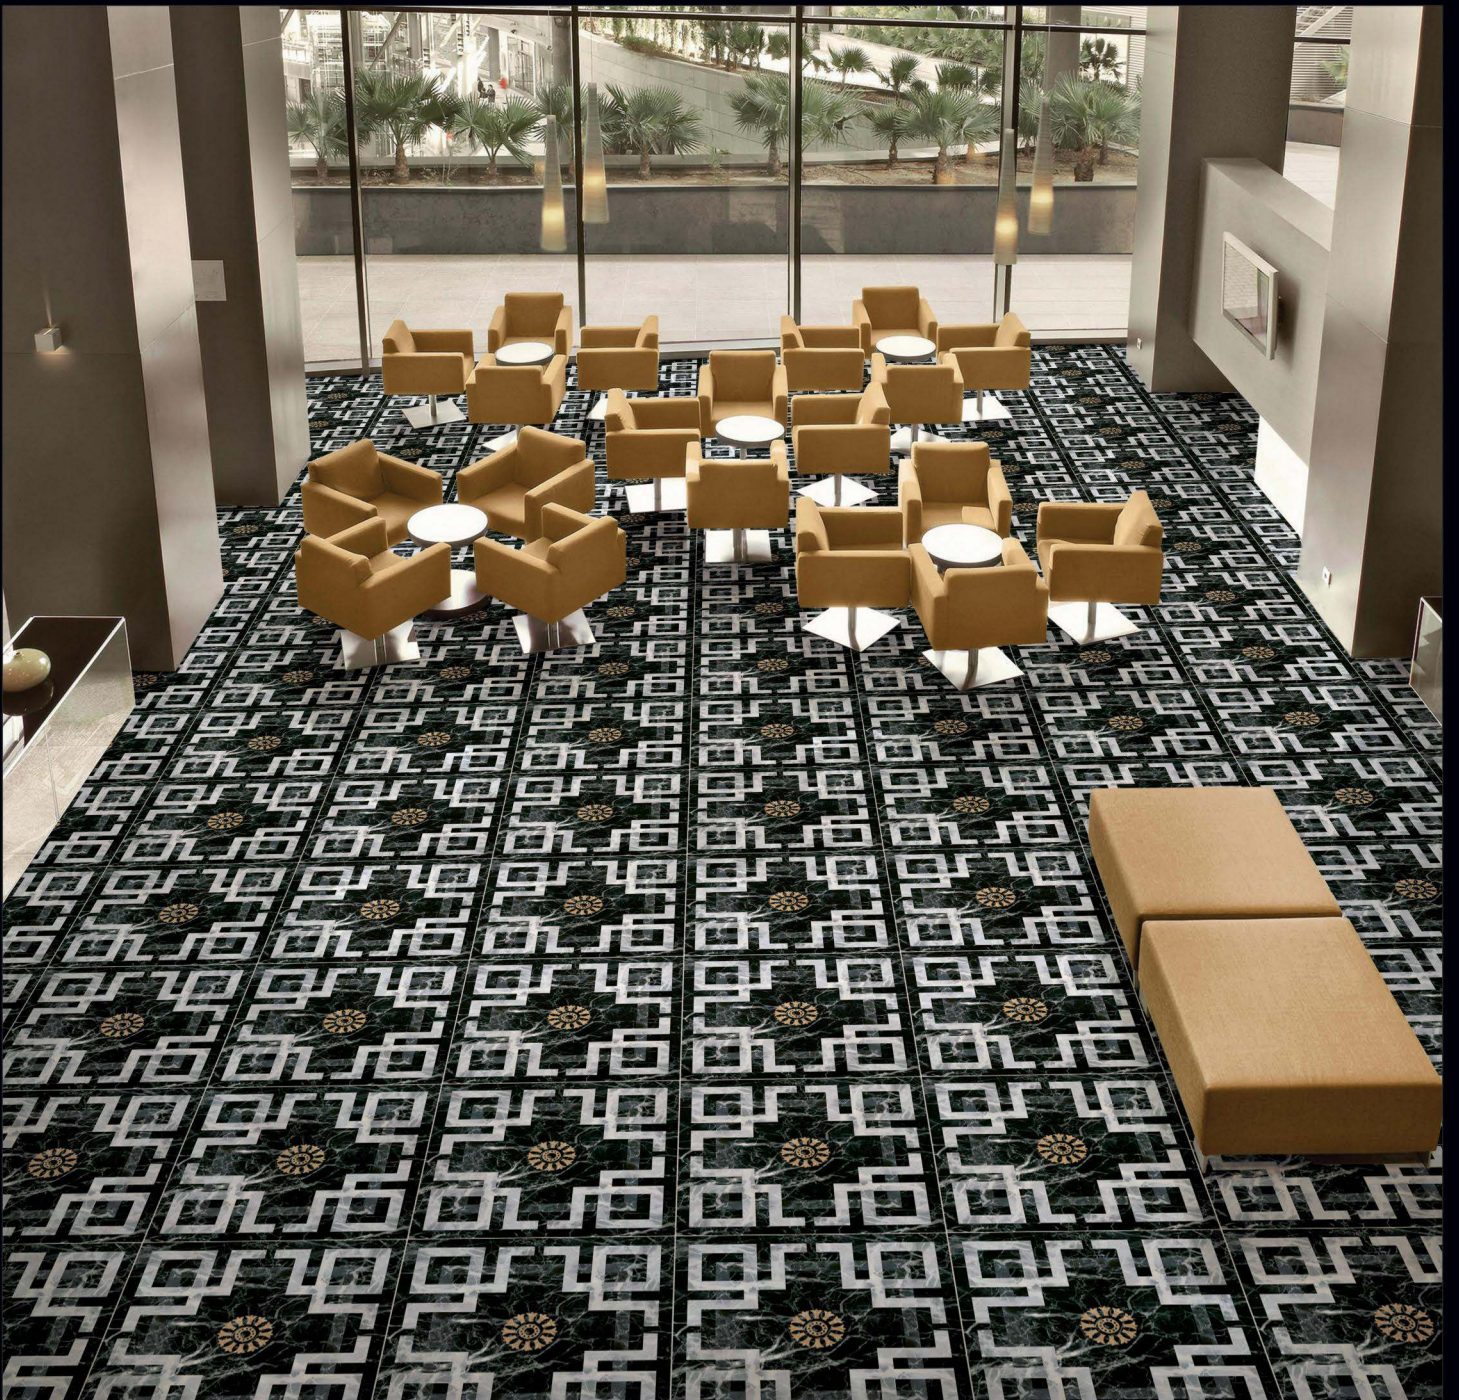

 SUITABLE FOR WALL & FLOOR

 HD TILES

 RECTIFIED

600x600mm.
Glossy Series

4003

GLOSSY SURFACE

DIGITAL PRINTING

SUITABLE FOR WALL & FLOOR