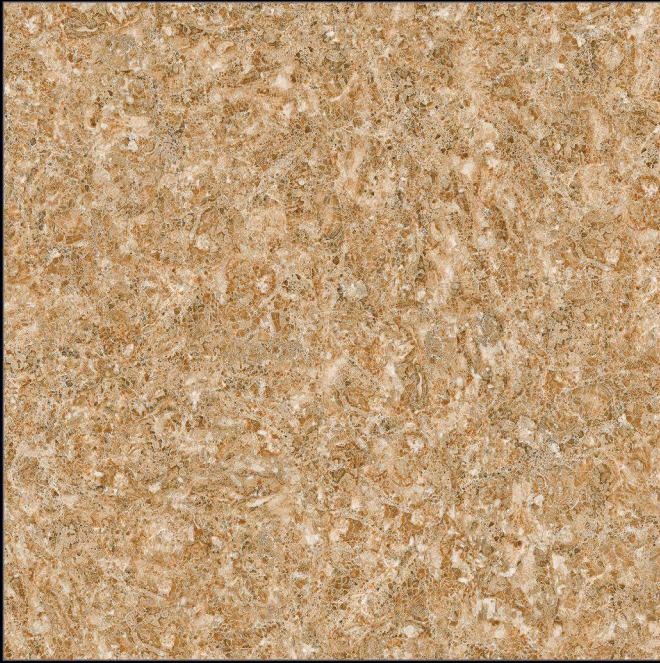

600x600mm.
Glossy Series

4019