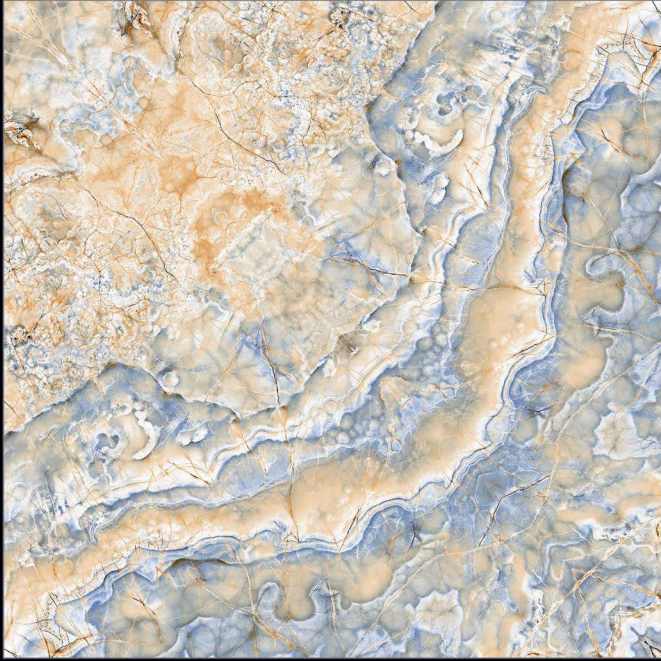

RECTIFIED

600x600mm.
Glossy Series

4035

GLOSSY SURFACE

DIGITAL PRINTING

SUITABLE FOR WALL & FLOOR

HD TILES

RECTIFIED