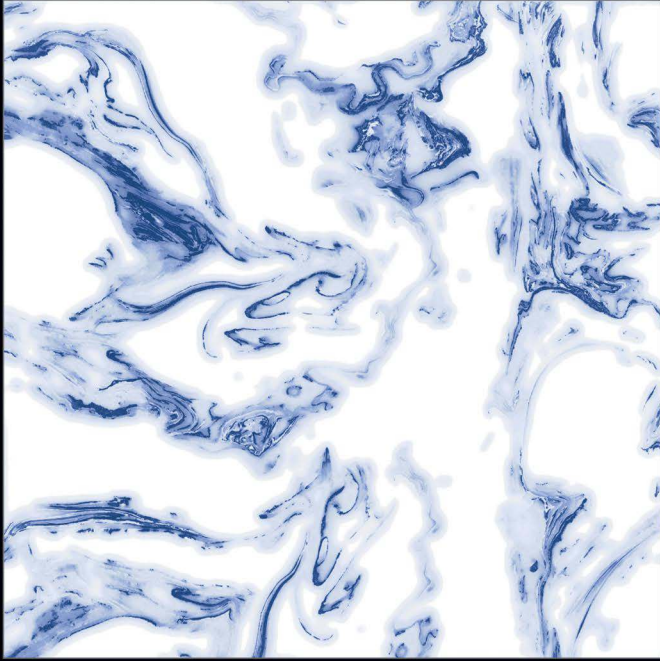

600x600mm.
Glossy Series

4044-BLUE