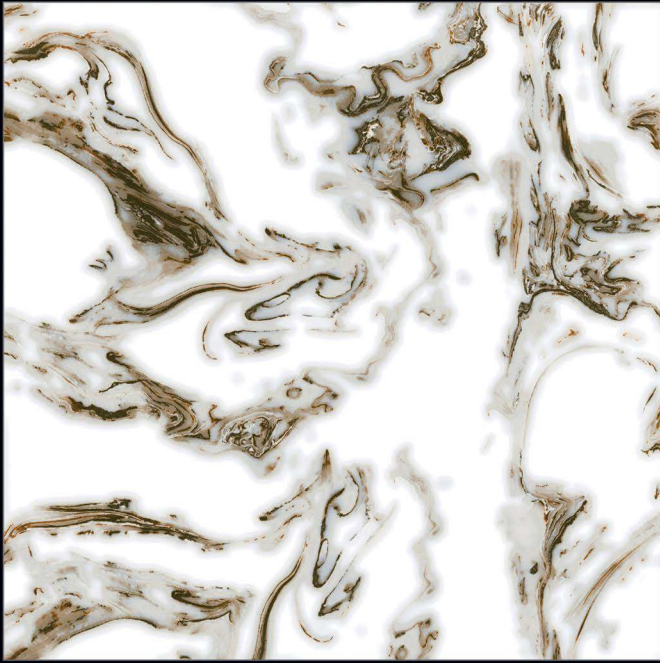

600x600mm.
Glossy Series

4044