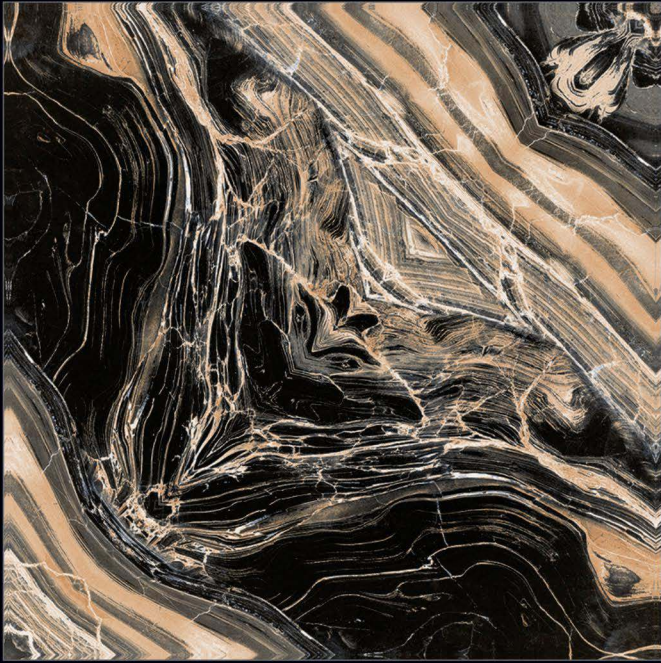

600x600mm.
Glossy Series

4128