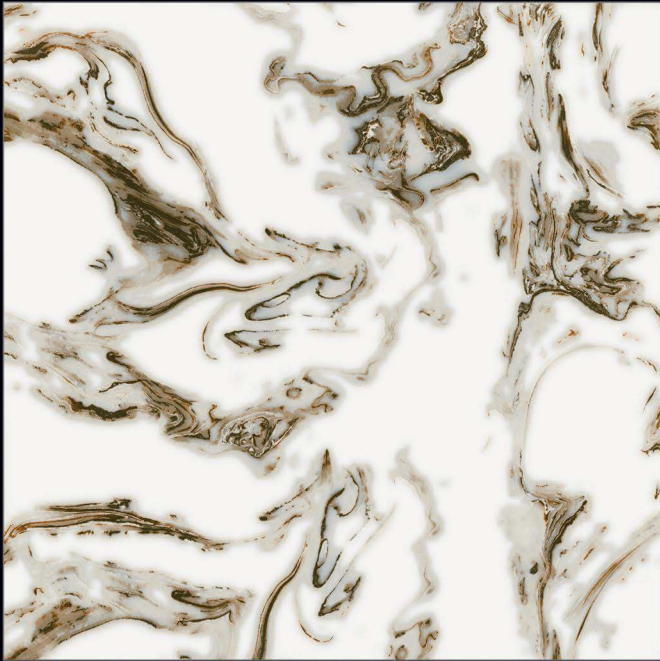

4122

GLOSSY SURFACE

DIGITAL PRINTING

SUITABLE FOR WALL & FLOOR

HD TILES

RECTIFIED

600x600mm.
Glossy Series

4120