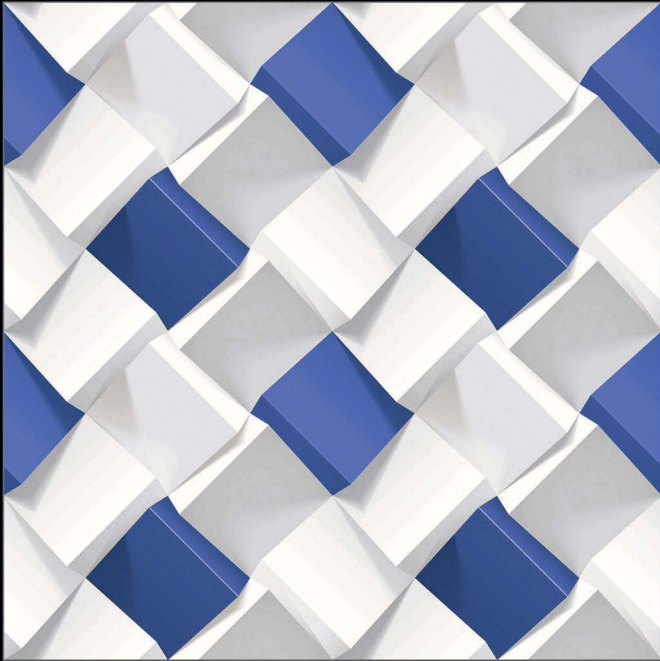

600x600mm.
Glossy Series

4139