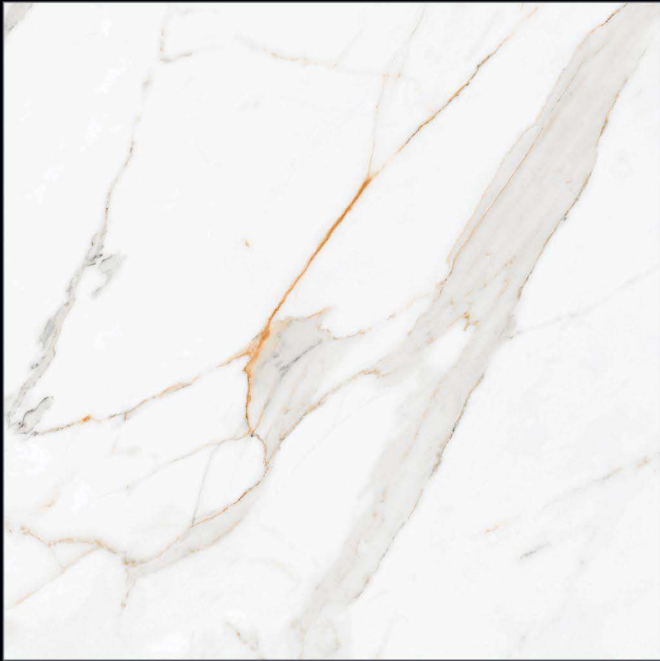

600x600mm.
Glossy Series

4096