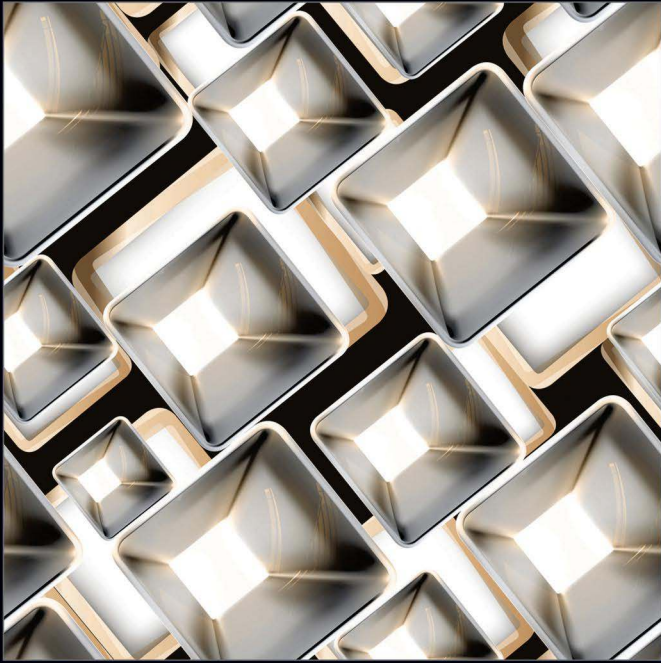

SUITABLE FOR WALL & FLOOR

HD TILES

RECTIFIED

600x600mm.
Glossy Series

4129

600x600mm.
Glossy Series

4133

GLOSSY SURFACE