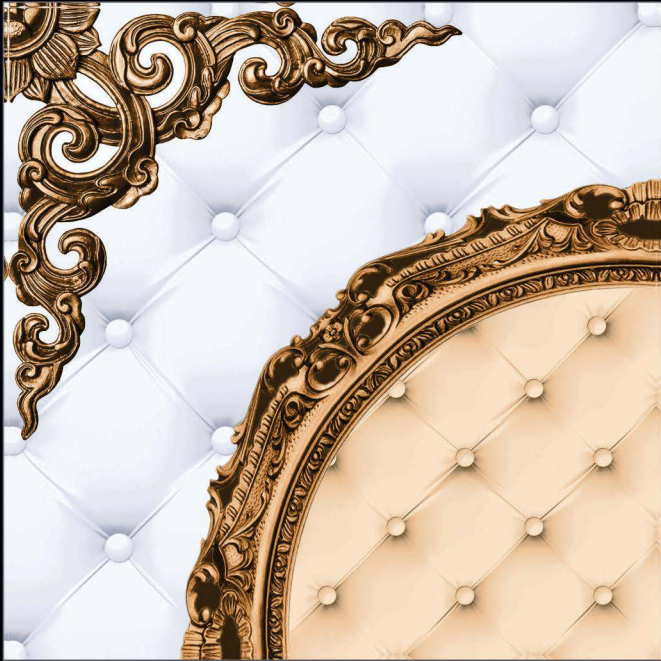

RECTIFIED

600x600mm.
Glossy Series

4136

600x600mm.
Glossy Series

4137

600x600mm.
Glossy Series

4138

GLOSSY SURFACE