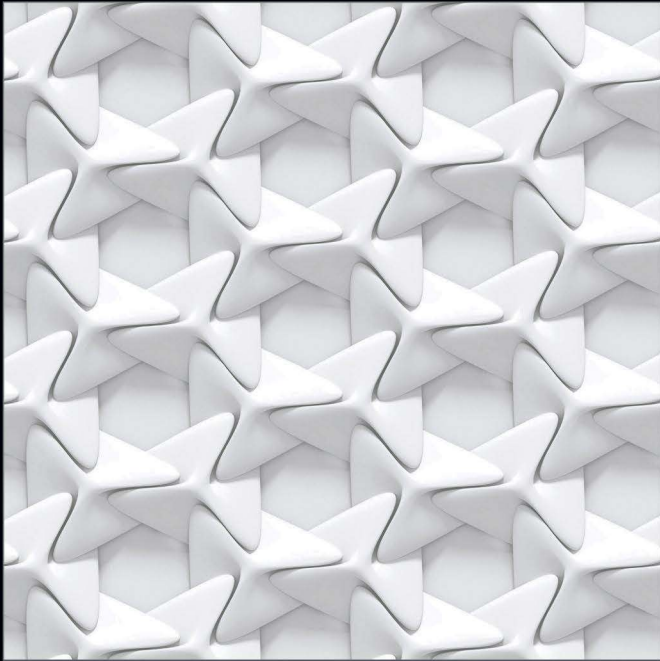

SUITABLE FOR WALL & FLOOR

HD TILES

RECTIFIED

600x600mm.
Glossy Series

4129

600x600mm.
Glossy Series

4133

GLOSSY SURFACE