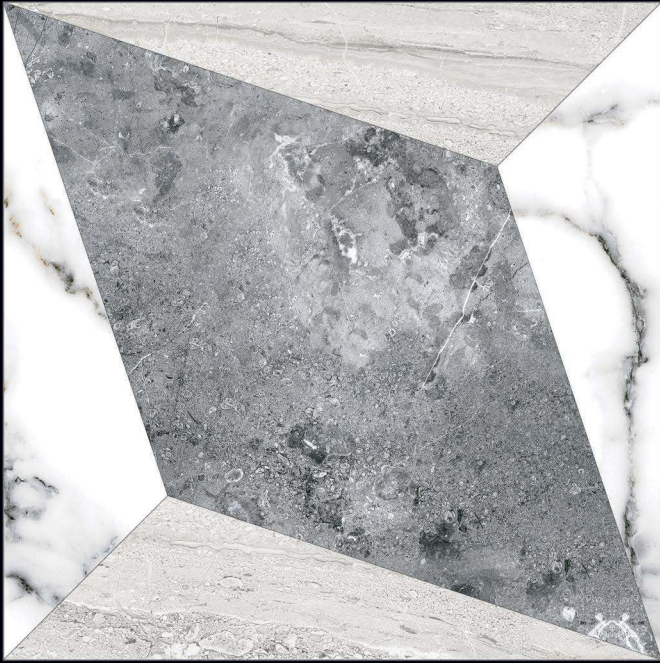

600x600mm.
Glossy Series

4124