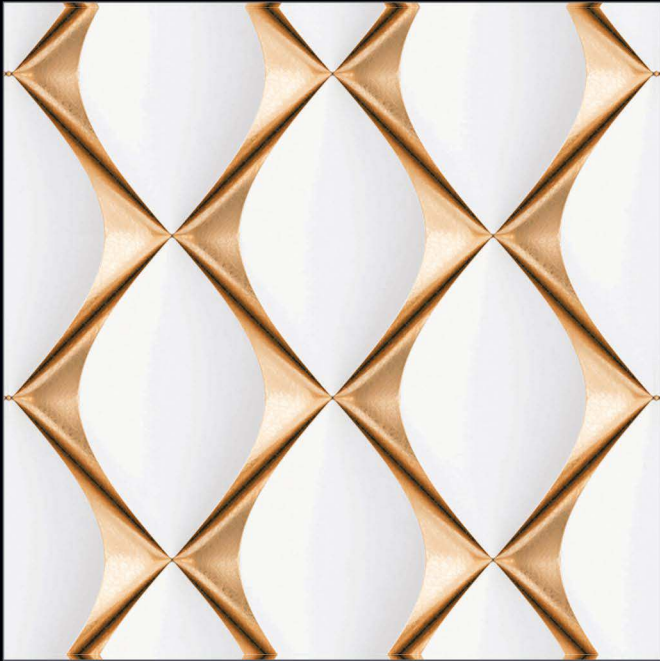

RECTIFIED

600x600mm.
Glossy Series

4136

600x600mm.
Glossy Series

4137

600x600mm.
Glossy Series

4138

GLOSSY SURFACE