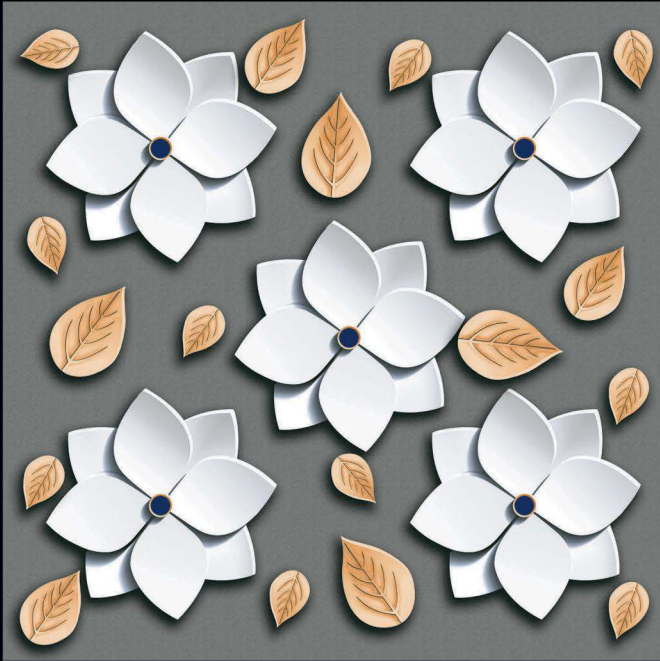

600x600mm.
Glossy Series

4098