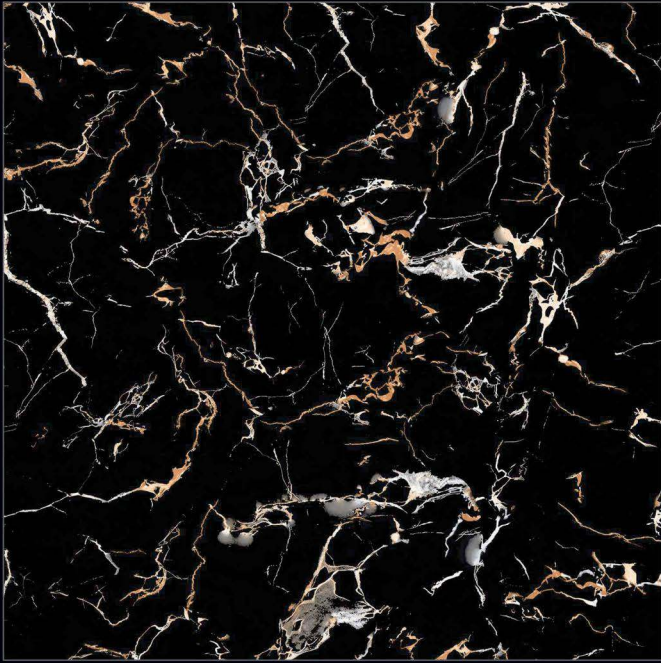

HD TILES

RECTIFIED

 600x600mm.
Glossy Series

4141

600x600mm.
Glossy Series

4142

GLOSSY SURFACE

DIGITAL PRINTING

SUITABLE FOR WALL & FLOOR

HD TILES

RECTIFIED

DIGITAL
Porcelain Tiles

600x600mm.

Matt Series ● Punch Series
Moroccan Series ● Wood Series
Sugar Series ● Carving Series
Terazo Series ● Light-Dark Series
Garden Series ● Cemeneto Series
Special Colour Series