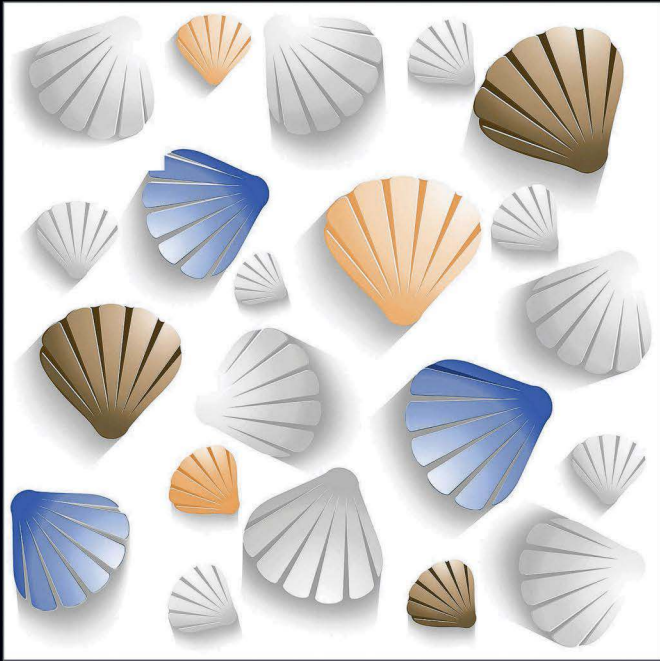

600x600mm.
Glossy Series

4101