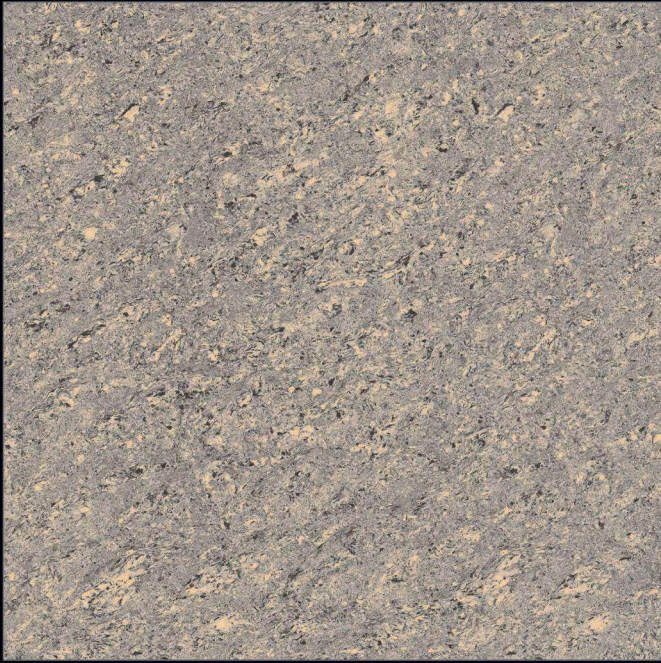

600x600mm.
Glossy Series

4147