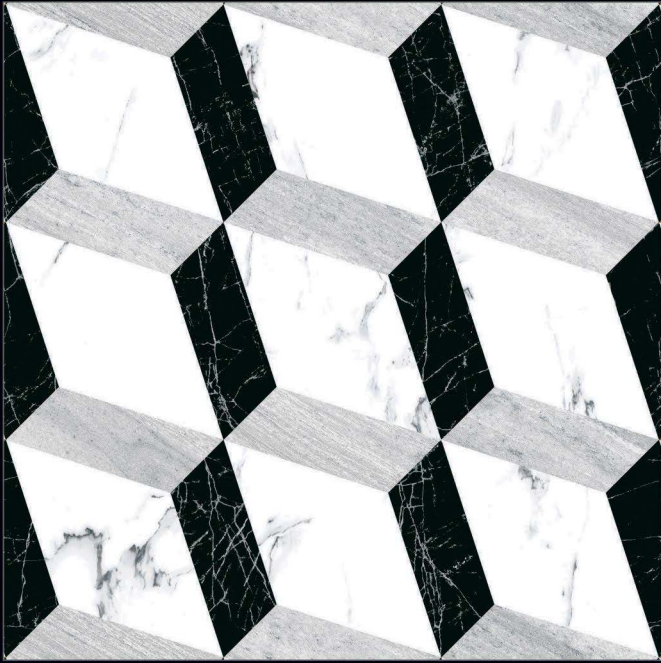

DIGITAL PRINTING

SUITABLE FOR WALL & FLOOR

HD TILES

RECTIFIED

600x600mm.
Glossy Series

S-24202

600x600mm.
Glossy Series

S-24203