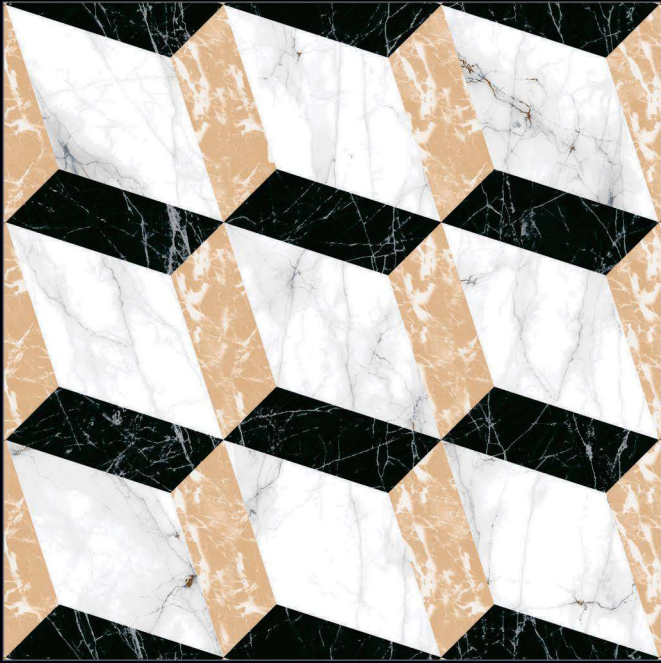

600x600mm.
Glossy Series

S-24202