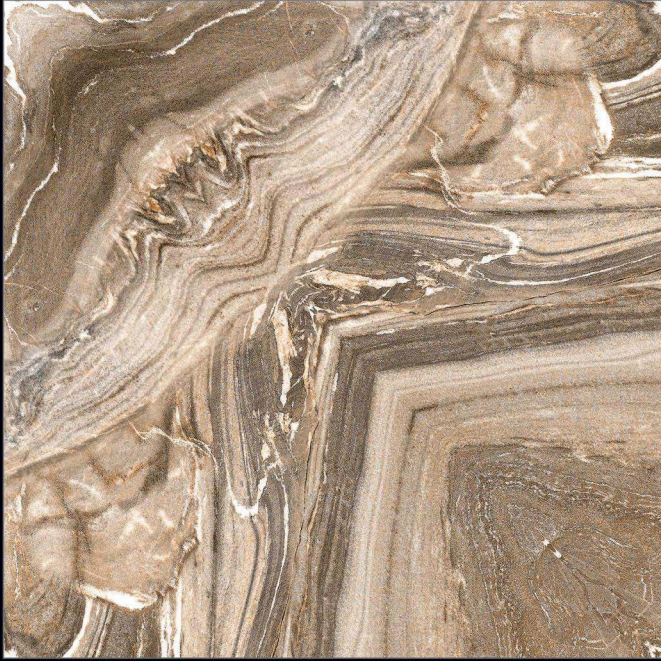

600x600mm.
Glossy Series

4150