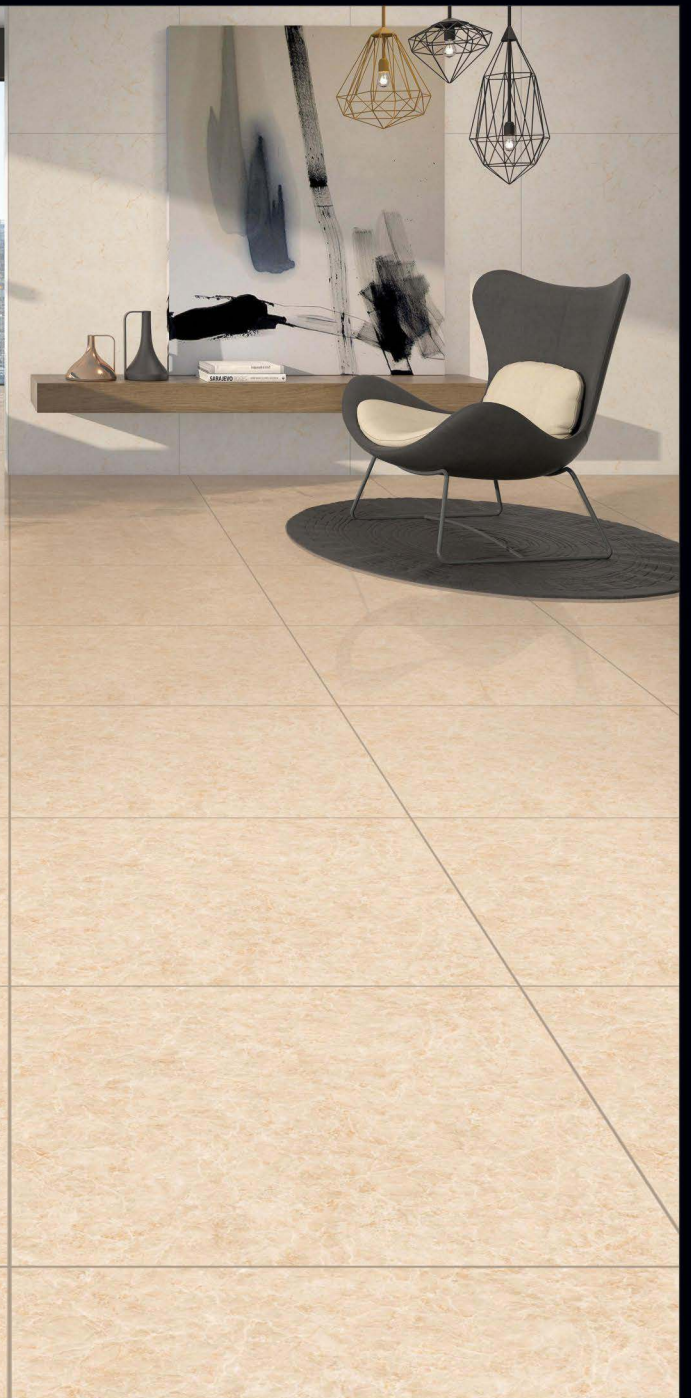

600x600mm.
Glossy Series

4148