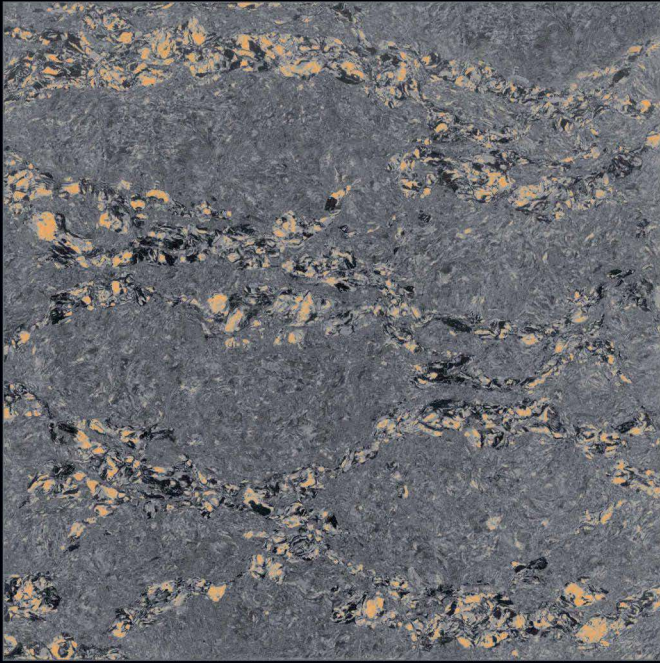

600x600mm.
Glossy Series

4146