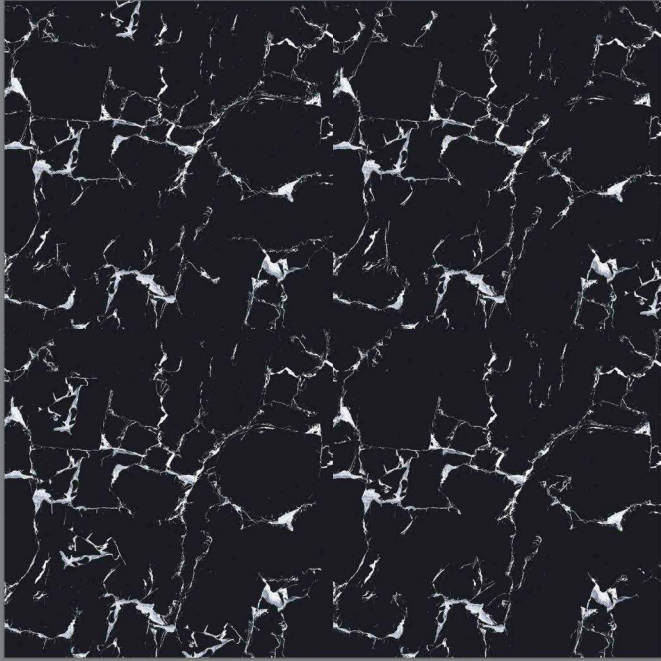

600x600mm.
Glossy Series

4143