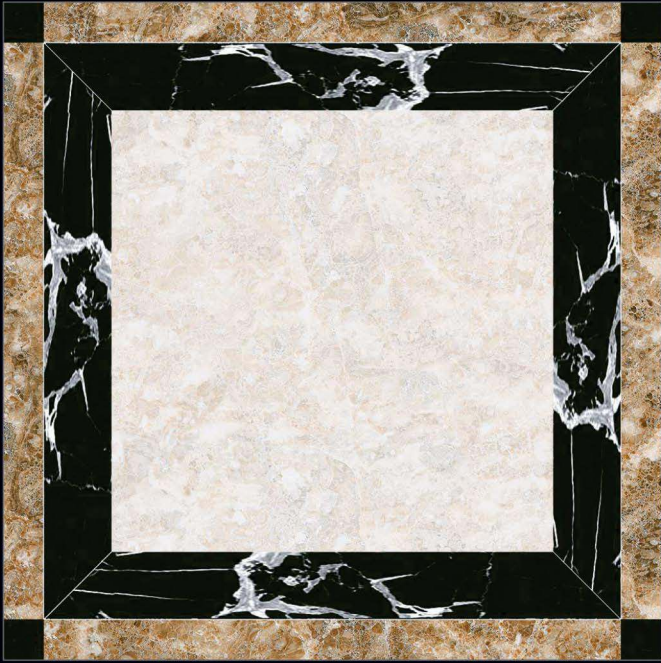

600x600mm.
Glossy Series

SANAT-01