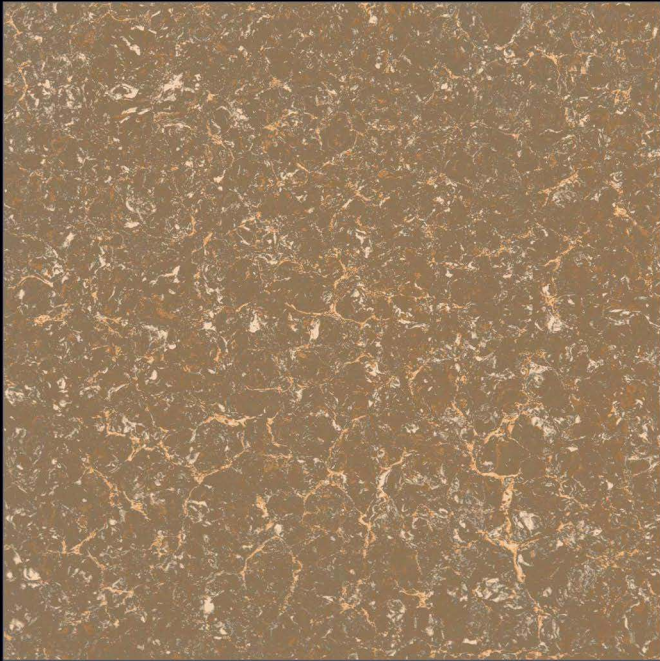

600x600mm.
Glossy Series

4144