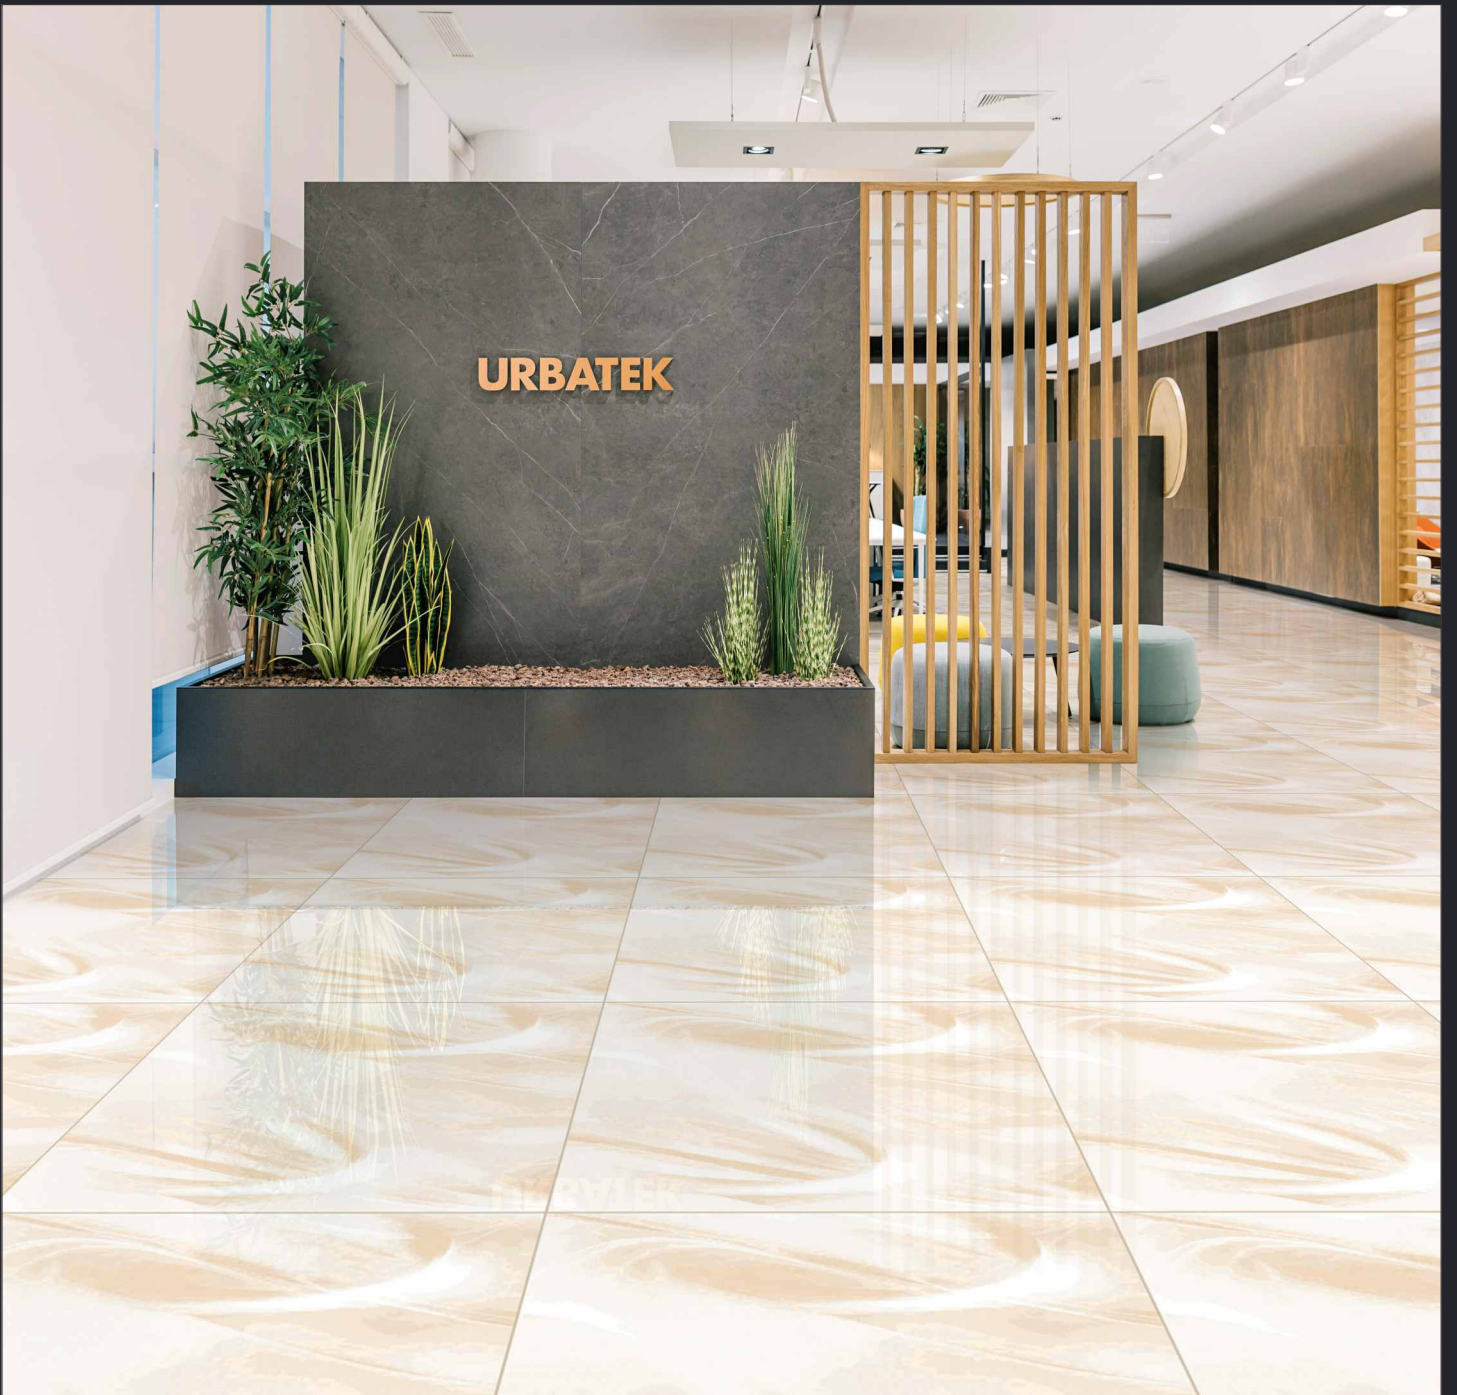

GLOSSY SURFACE

DIGITAL PRINTING

SUITABLE FOR WALL & FLOOR

HD TILES

RECTIFIED