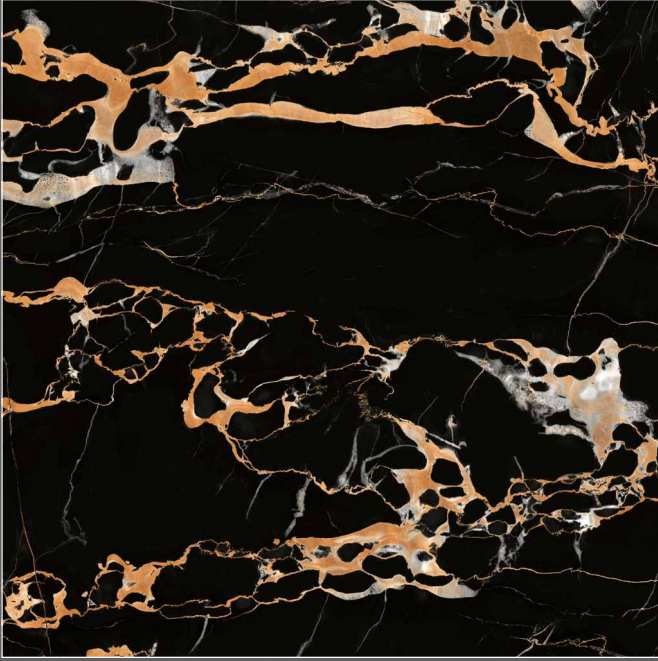

4166

GLOSSY SURFACE

DIGITAL PRINTING

SUITABLE FOR WALL & FLOOR

HD TILES

RECTIFIED

600x600mm.  
Glossy Series

4167