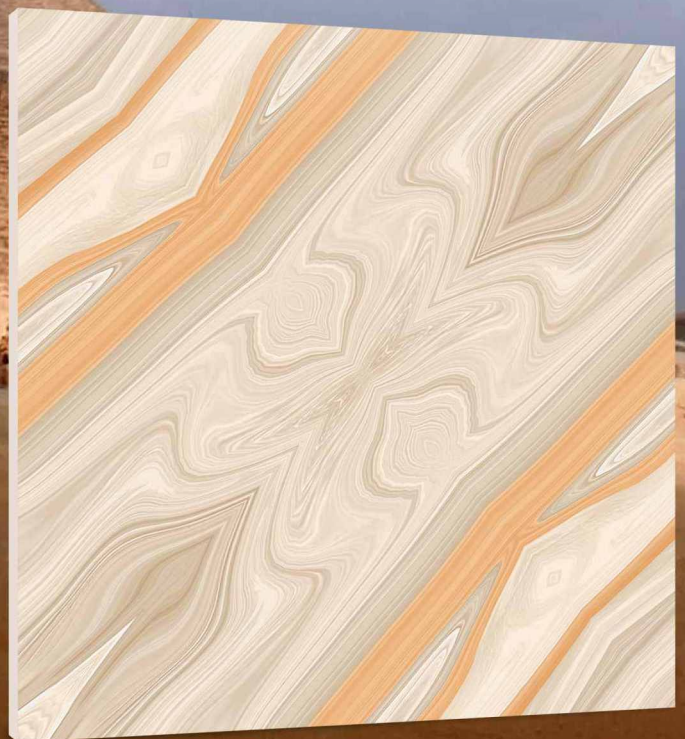

Naturally desaturated, Many colours in the collection create a true colour system that lets you coordinate shades in different ways, as the warm and cold nuances complement each other perfectly, without looking forced. The textured and matt surface also comes to life in the light, with a soft glow that livens the material, making it unique and unconventional.