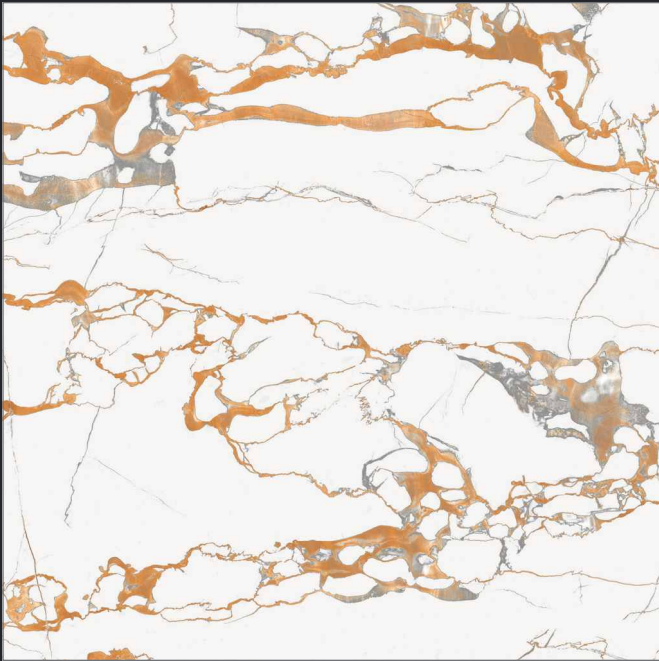

600x600mm.
Glossy Series

4168