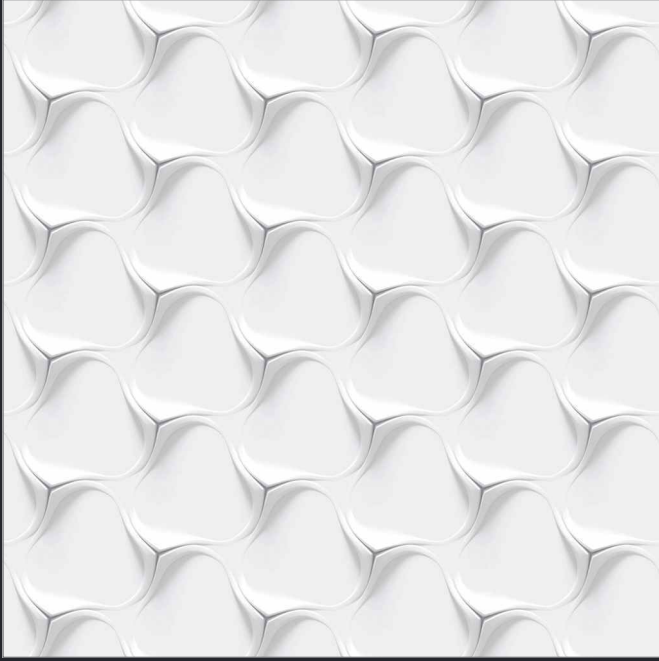

600x600mm.
Glossy Series

4174