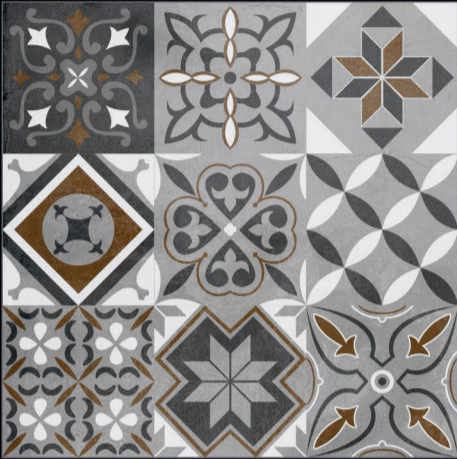

507-HL

507-DARK

**600x600mm.**  
**Light-Dark Series**

**508-LIGHT**

**508-HL**

**508-DARK**

600x600mm.  
Light-Dark Series

509-HL