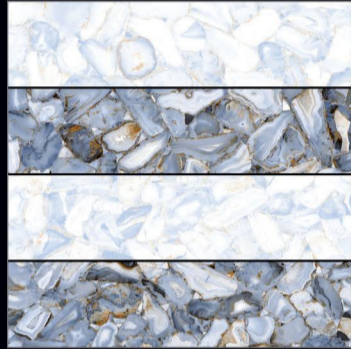

600x600mm.
Light-Dark Series

521-HL1