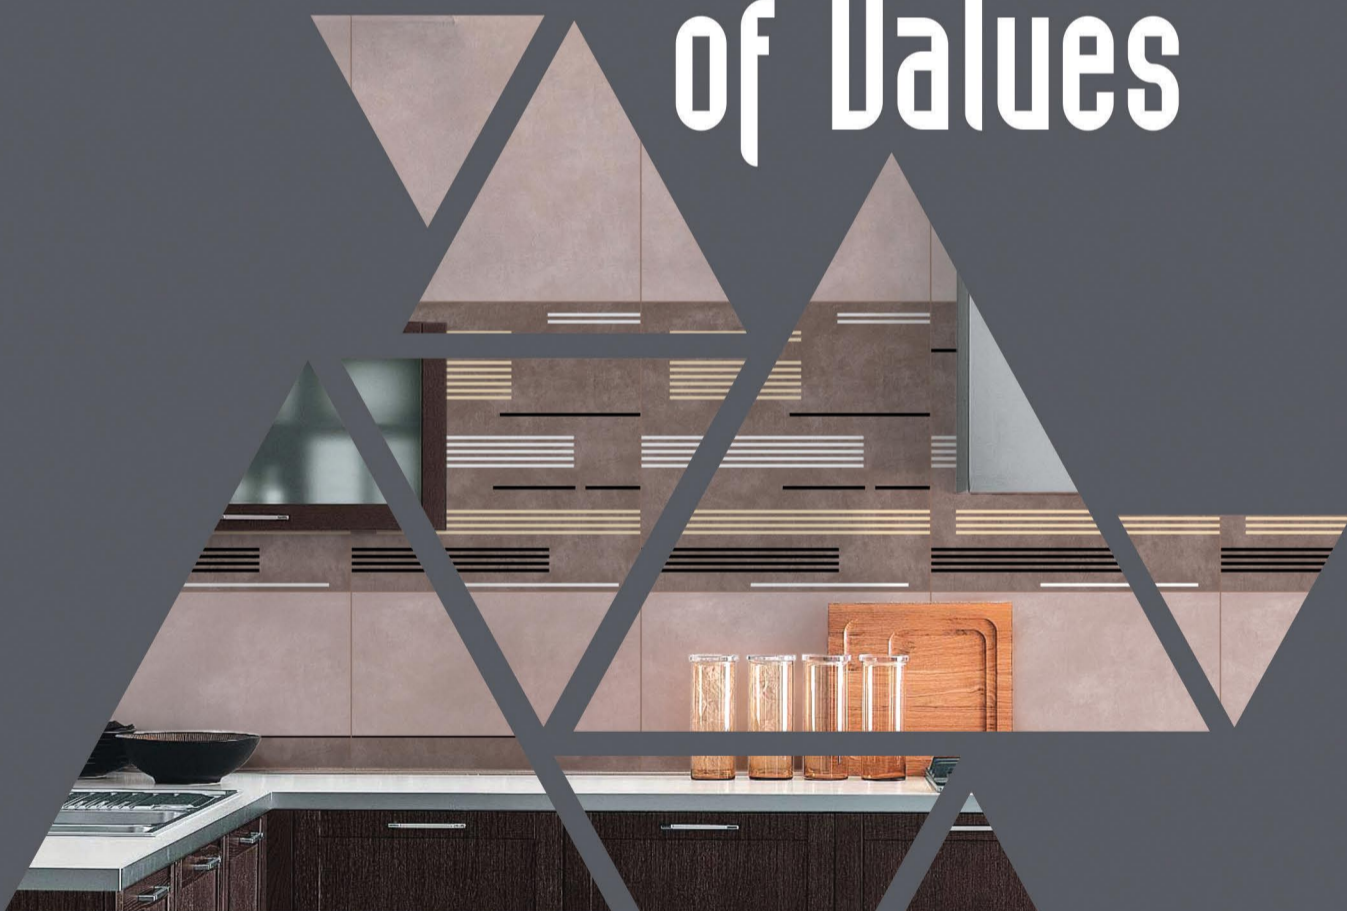

The Peak of Values

600x600mm.
Light-Dark Series
(Matt Surface)

DIGITAL
Porcelain Tiles