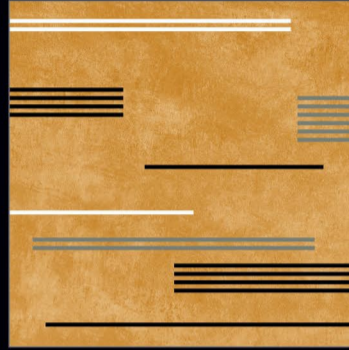

**600x600mm.**  
**Light-Dark Series**

**530-LIGHT**

**530-HL1**

**530-DARK**

**530-HL2**

**530-HL3**

600x600mm.  
Light-Dark Series

531-LIGHT

531-HL1

531-DARK

531-HL2

531-HL3

**DIGITAL**  
Porcelain Tiles

600x600mm.

Matt Series ● Punch Series  
Moroccan Series ● Wood Series  
Sugar Series ● Carving Series  
Terazo Series ● Light-Dark Series  
Garden Series ● Cemeneto Series  
Special Colour Series ● Abstract Series