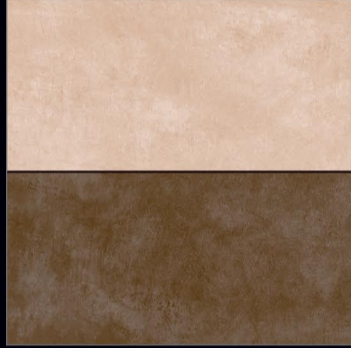

600x600mm.
Light-Dark Series

526-HL2