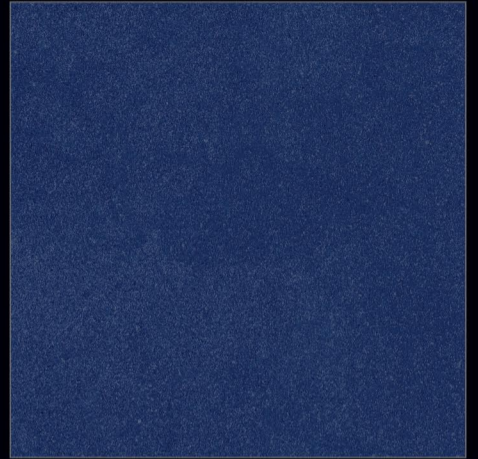

**502-HL**

**502-DARK**

600x600mm.  
Light-Dark Series

503-LIGHT

503-HL-1

503-DARK

600x600mm.  
Light-Dark Series

503-LIGHT