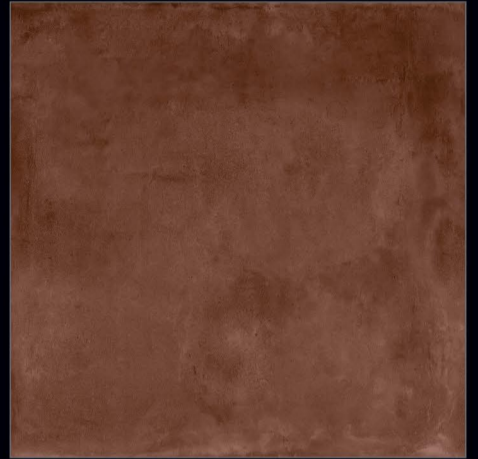

600x600mm.
Light-Dark Series

515-DARK