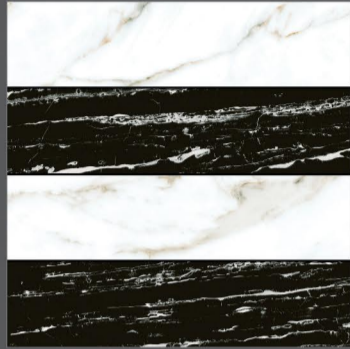

600x600mm.
Light-Dark Series

520-HL1