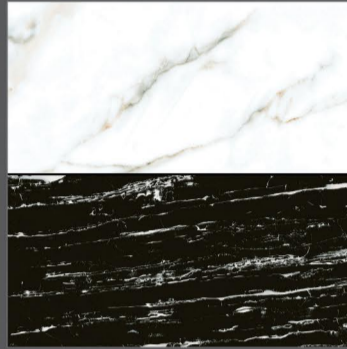

600x600mm.
Light-Dark Series

520-HL2