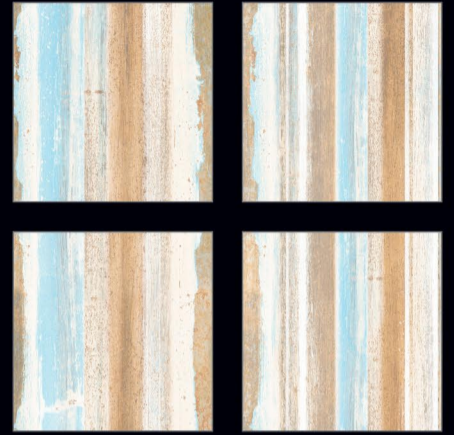

**600x600mm.
Marble Series**

1343

4 RANDOM FACE