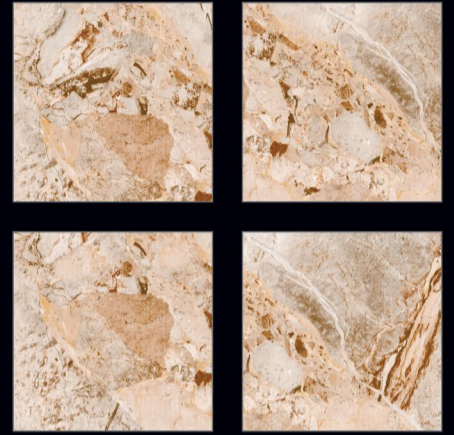

**600x600mm.
Marble Series**

1348

4 RANDOM FACE