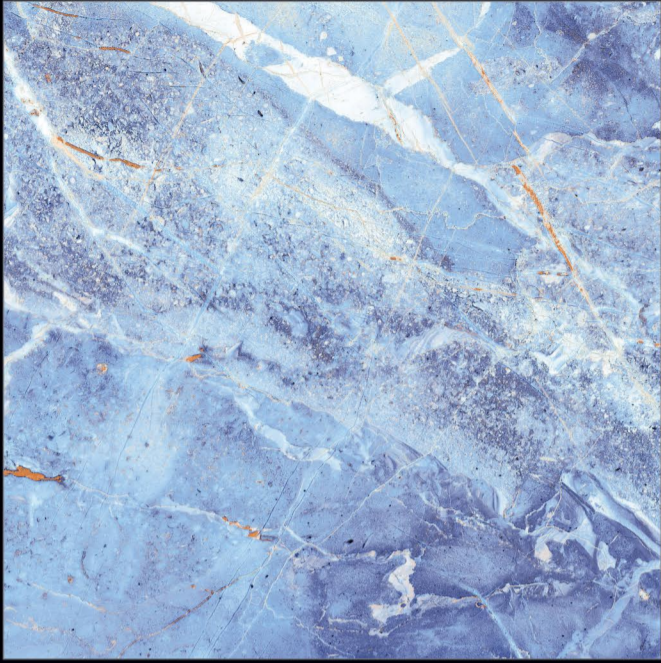

**600x600mm.
Marble Series**

1339