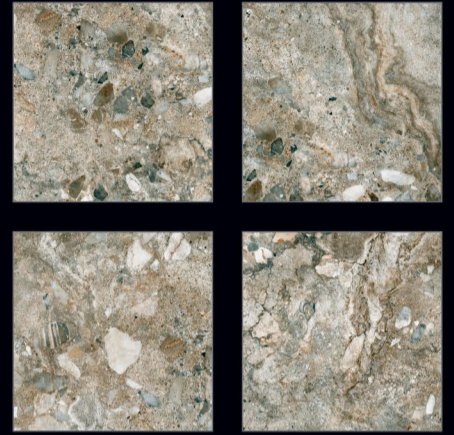

**600x600mm.
Marble Series**

1340

4 RANDOM FACE