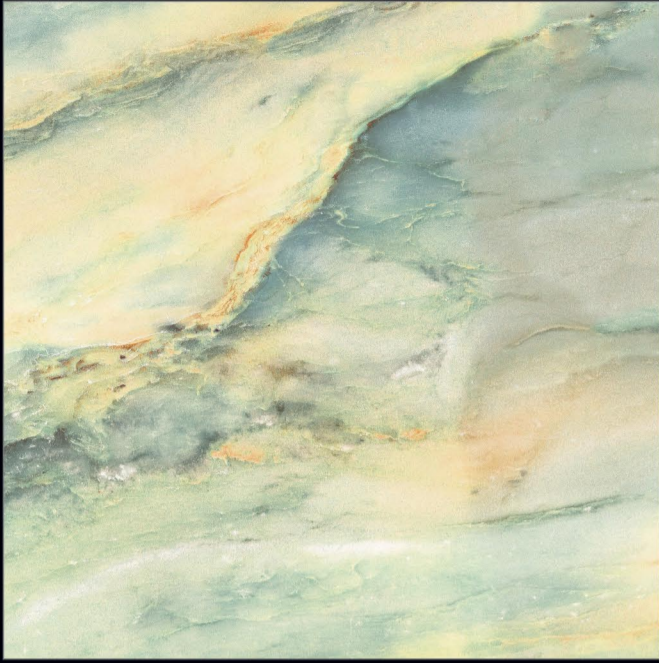

**600x600mm.
Marble Series**

1333