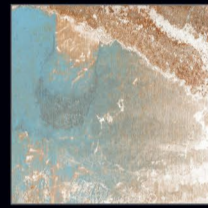

**600x600mm.
Marble Series**

1347

3 RANDOM FACE