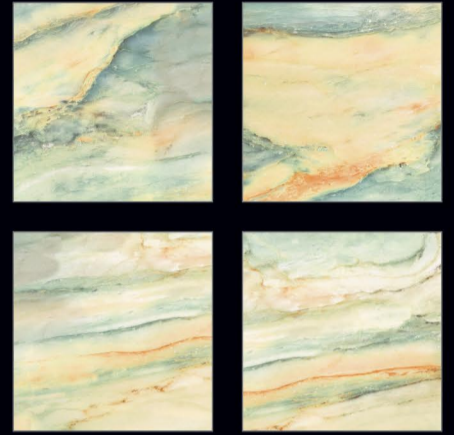

**600x600mm.
Marble Series**

1333

4 RANDOM FACE