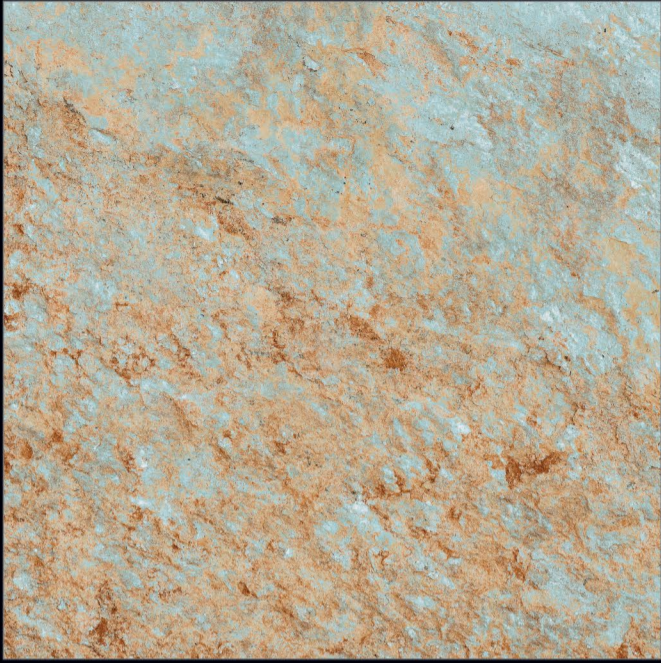

**600x600mm.
Marble Series**

1350