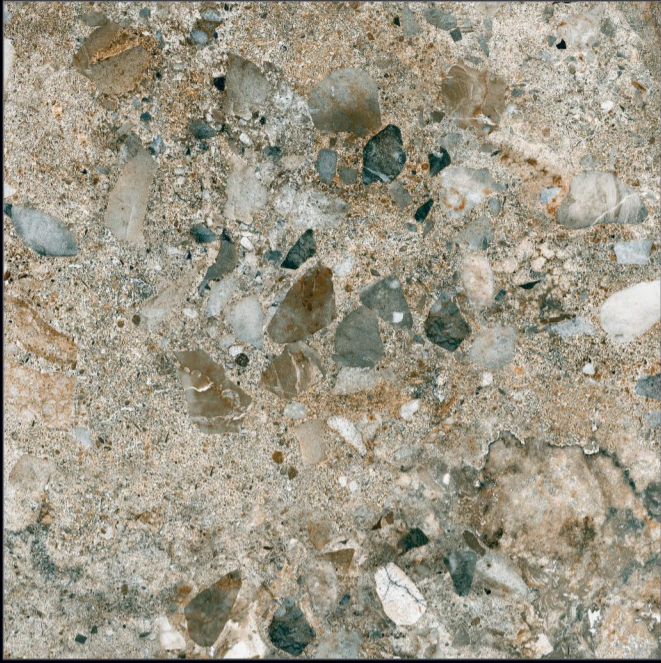

**600x600mm.
Marble Series**

1340