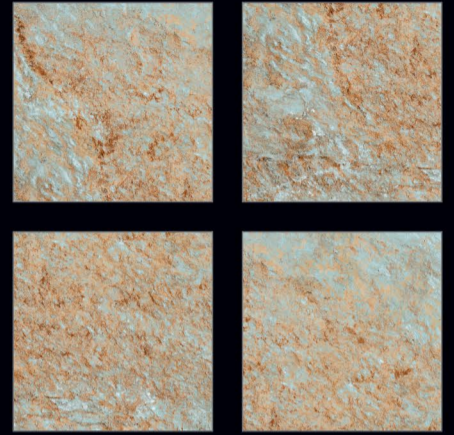

**600x600mm.
Marble Series**

1350

4 RANDOM FACE