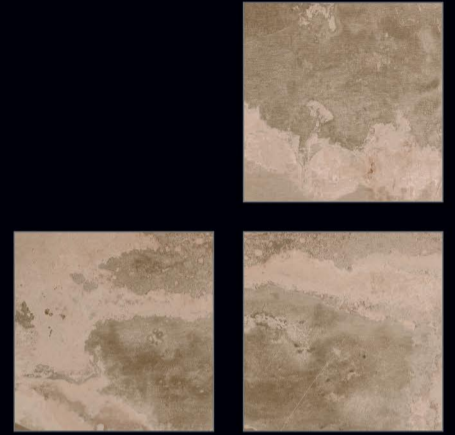

**600x600mm.
Marble Series**

1344

3 RANDOM FACE