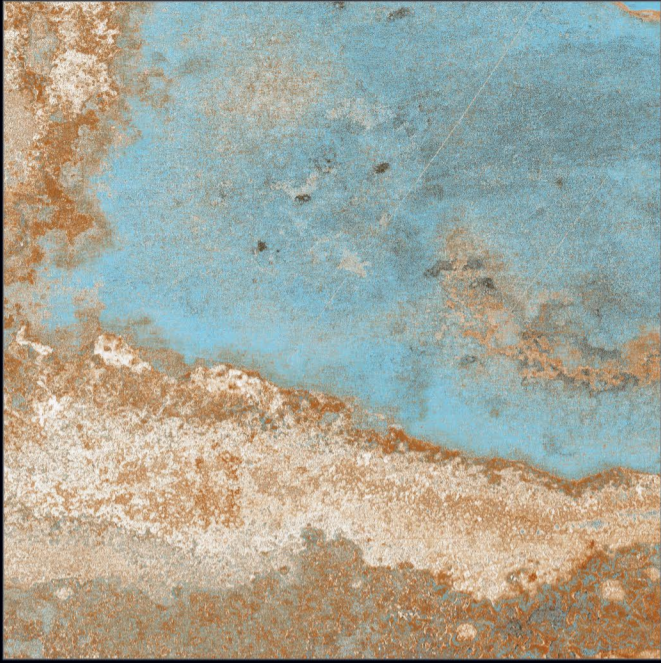

**600x600mm.
Marble Series**