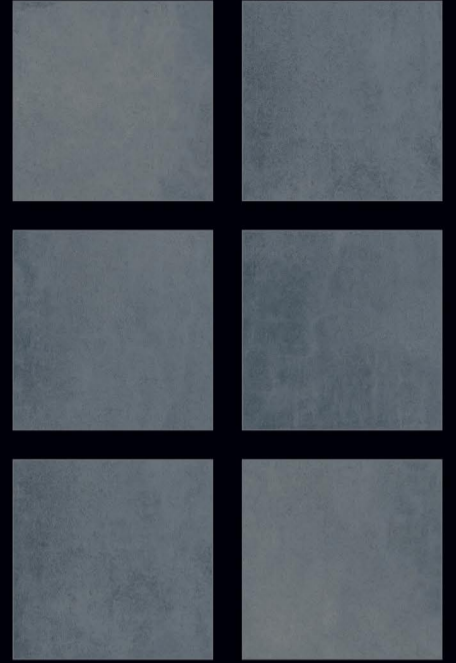

**600x600mm.
Marble Series**