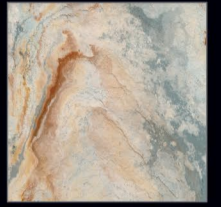

**600x600mm.
Marble Series**

1336

3 RANDOM FACE