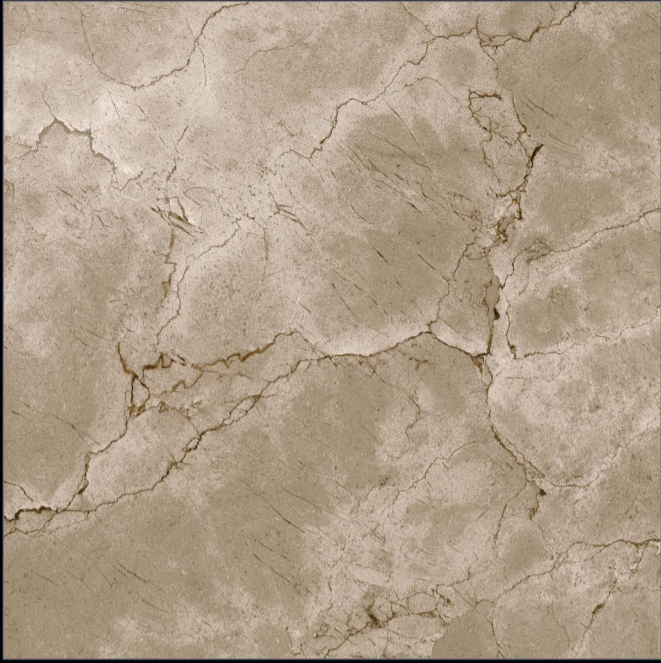

**600x600mm.
Marble Series**

1345