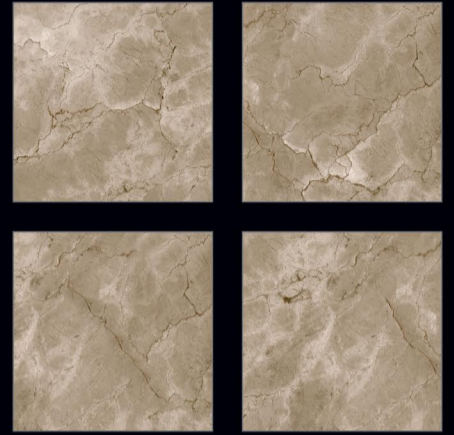

**600x600mm.
Marble Series**

1345

4 RANDOM FACE