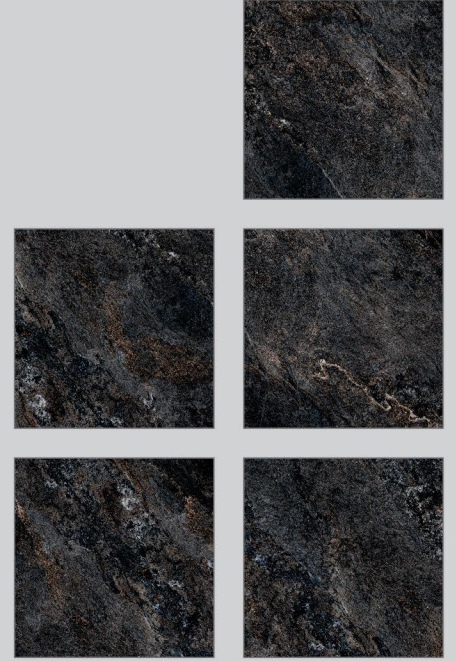

600x600mm.
Marble Series