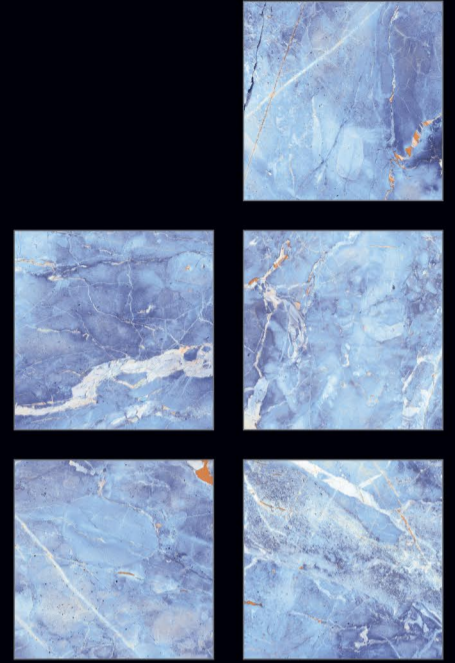

**600x600mm.
Marble Series**

1339

5 RANDOM FACE