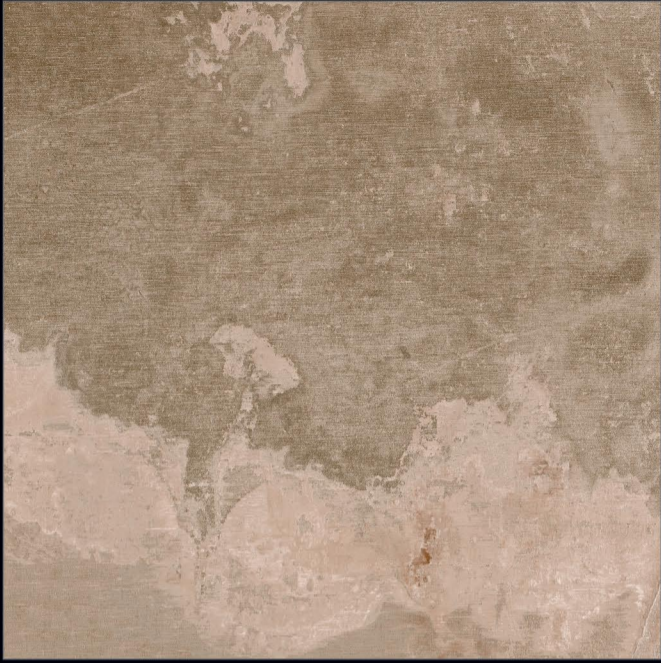

**600x600mm.
Marble Series**

1344