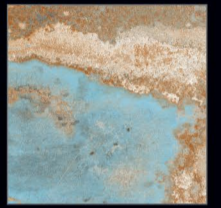

**600x600mm.
Marble Series**

1347

3 RANDOM FACE