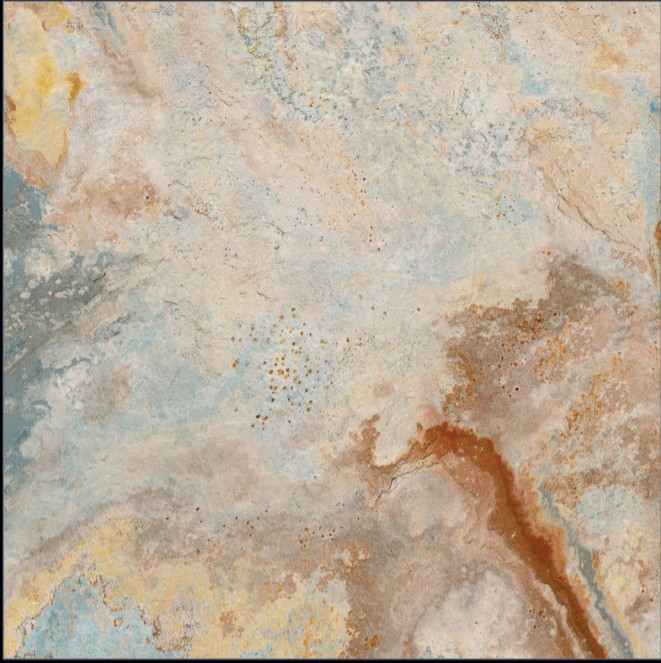

**600x600mm.
Marble Series**