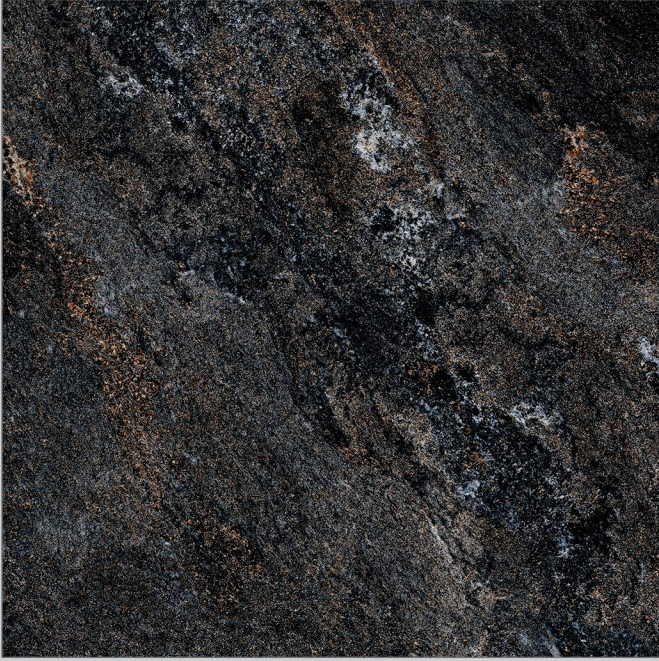

600x600mm.
Marble Series