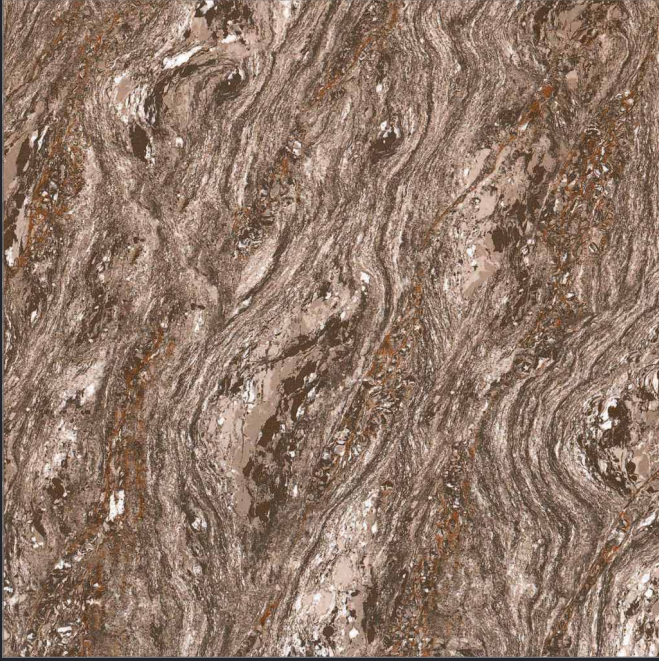

600x600mm.
Matt Double Charge Series

1205