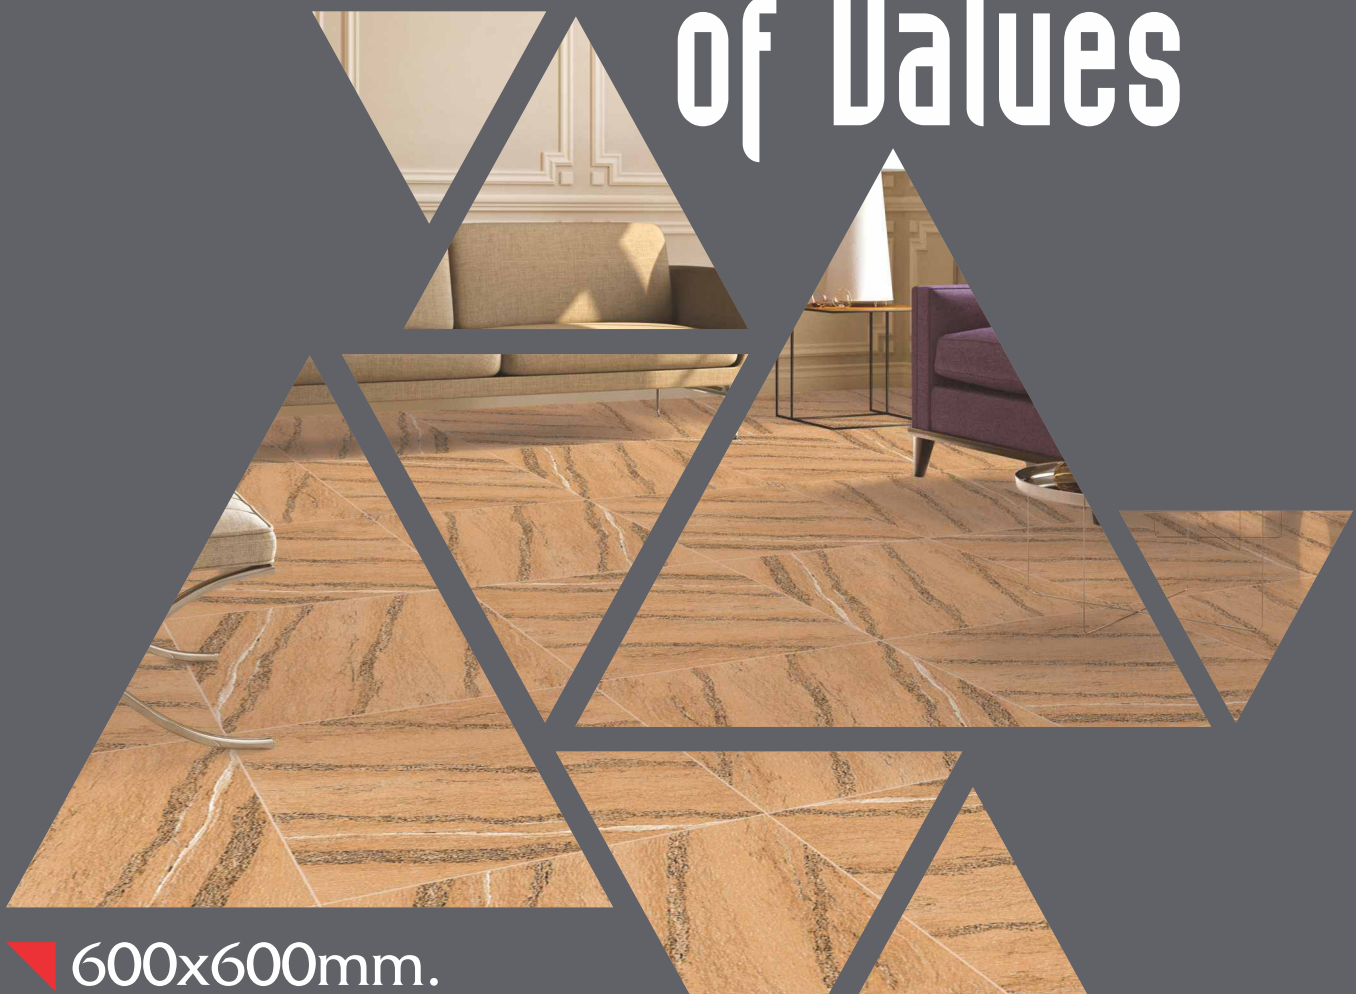

The Peak of Values

▶ 600x600mm.
▶ Matt Double Charge Series

DIGITAL
Porcelain Tiles

COLOR STUDIO

For the first time, Porcelain Tiles opens the doors to colour, refined and soft hues inspired by natural elements, and which at the same time perfectly fit in with other materials in the range.