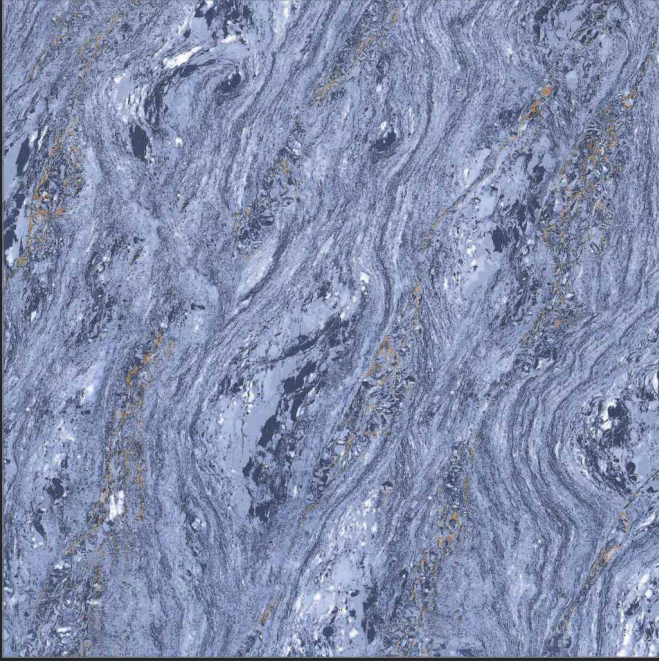

600x600mm.
Matt Double Charge Series

1210