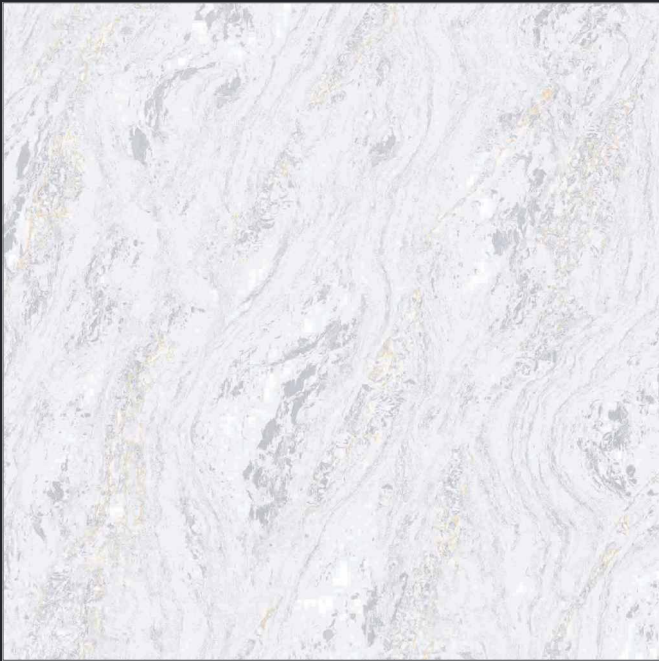

600x600mm.
Matt Double Charge Series

1209