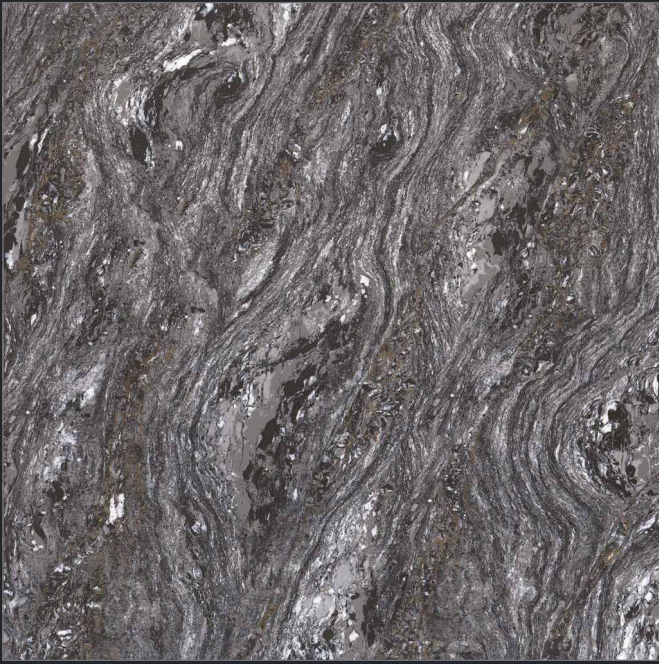

600x600mm.
Matt Double Charge Series

1208