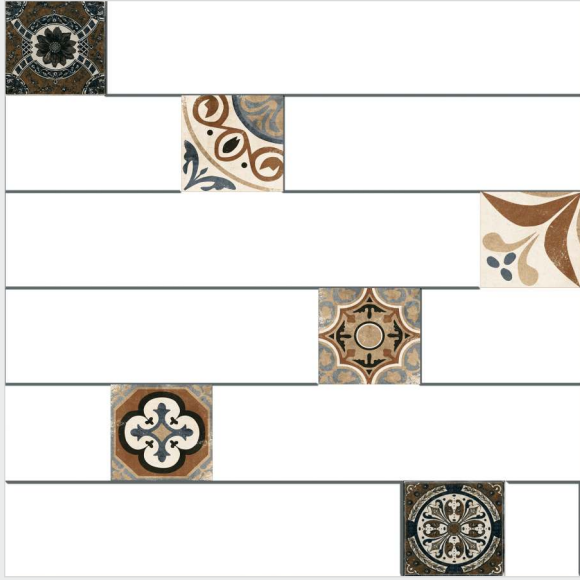

600x600mm.
Moroccan Series

M-108

MATT
SURFACE

DIGITAL
PRINTING

SUITABLE FOR
WALL & FLOOR

HD TILES

RECTIFIED