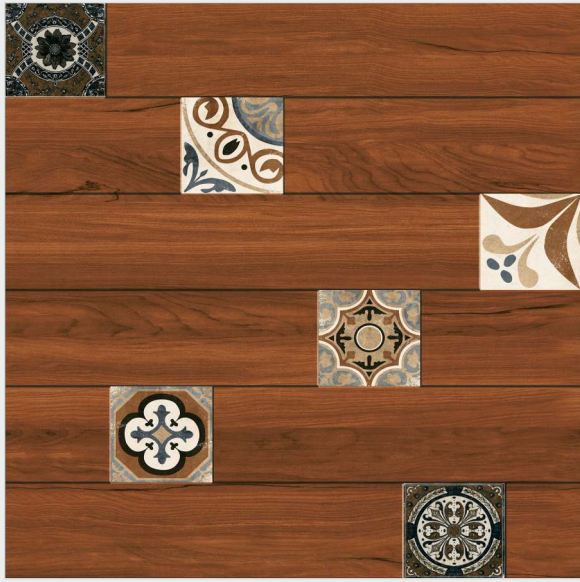

600x600mm.
Moroccan Series

M-107

MATT SURFACE

DIGITAL PRINTING

SUITABLE FOR WALL & FLOOR

HD TILES

RECTIFIED