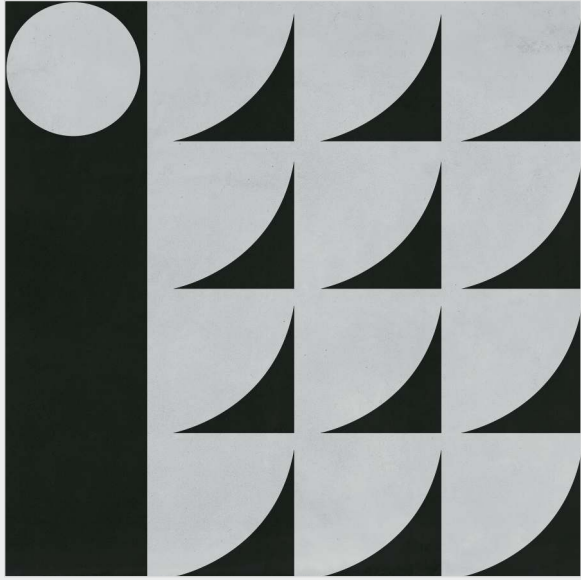

600x600mm.
Moroccan Series