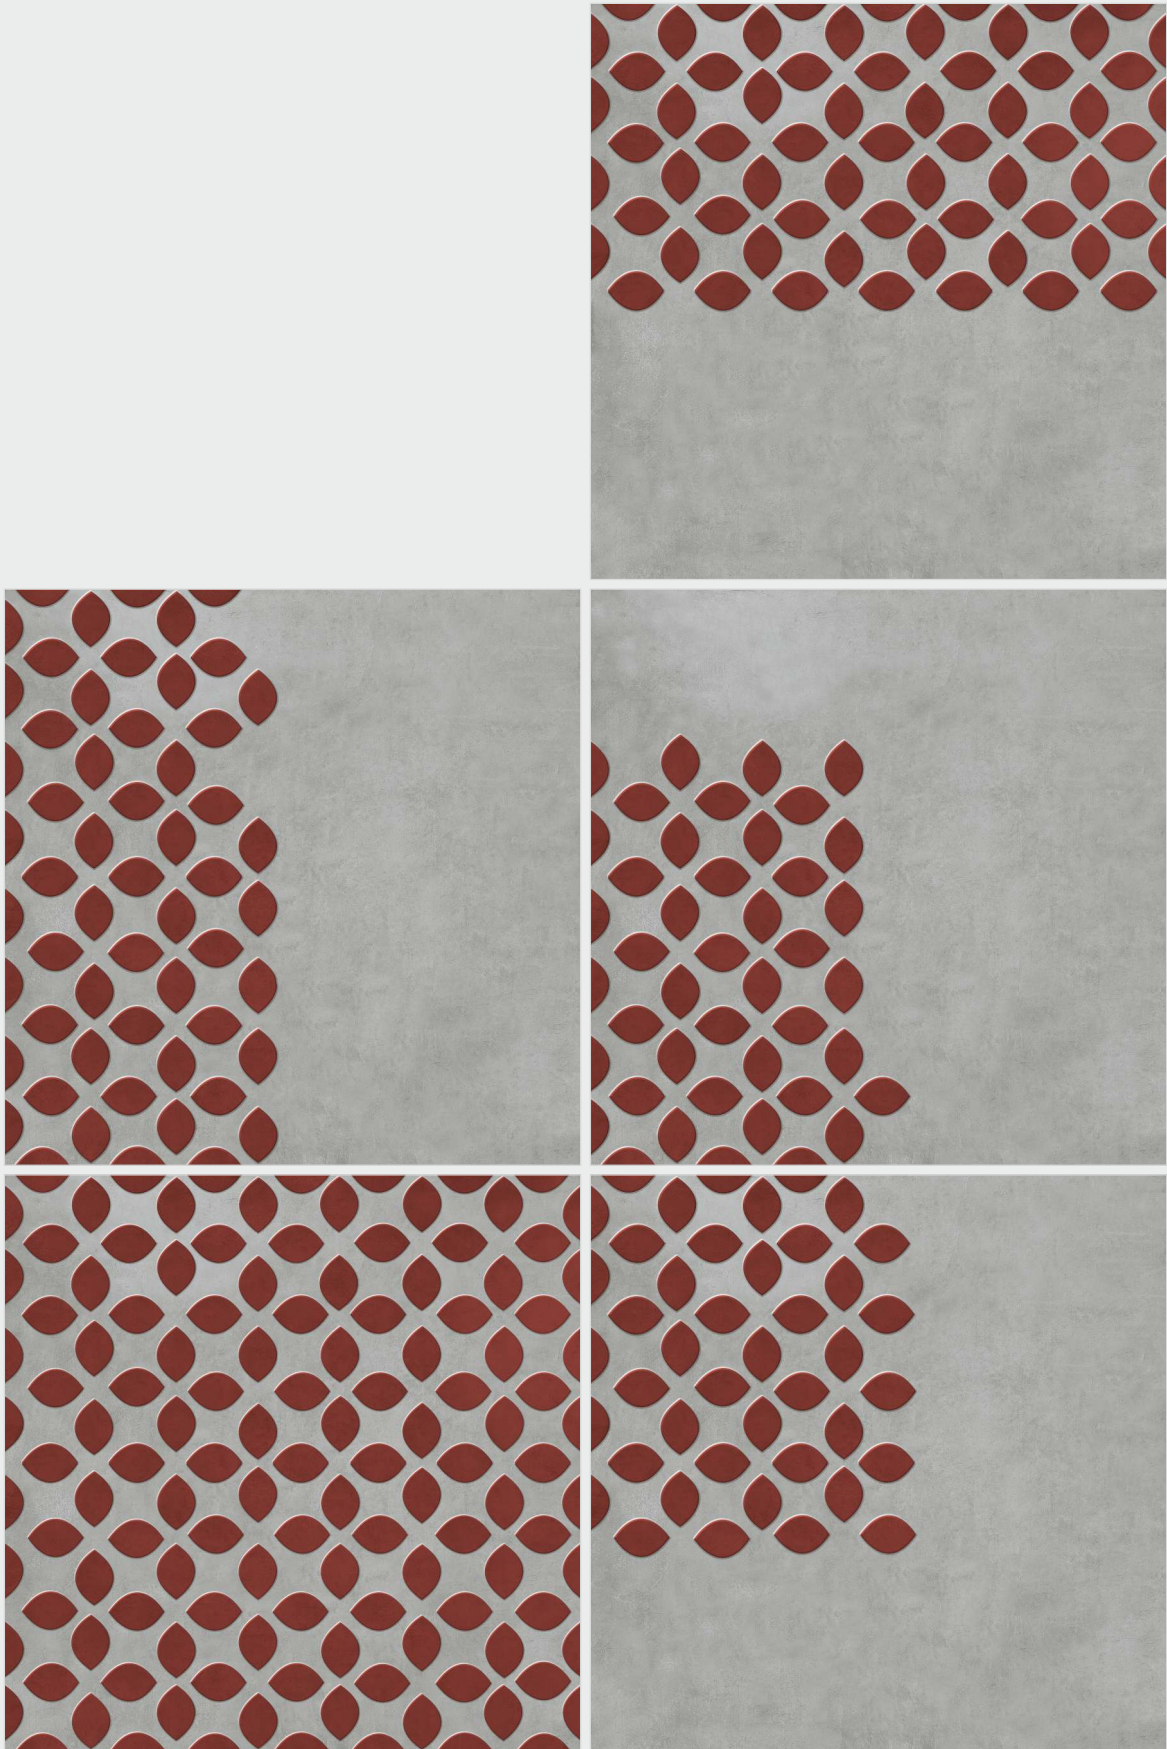

600x600mm.
Moroccan Series

M-121 (RANDOM)

MATT SURFACE

DIGITAL PRINTING

SUITABLE FOR WALL & FLOOR

HD TILES

RECTIFIED