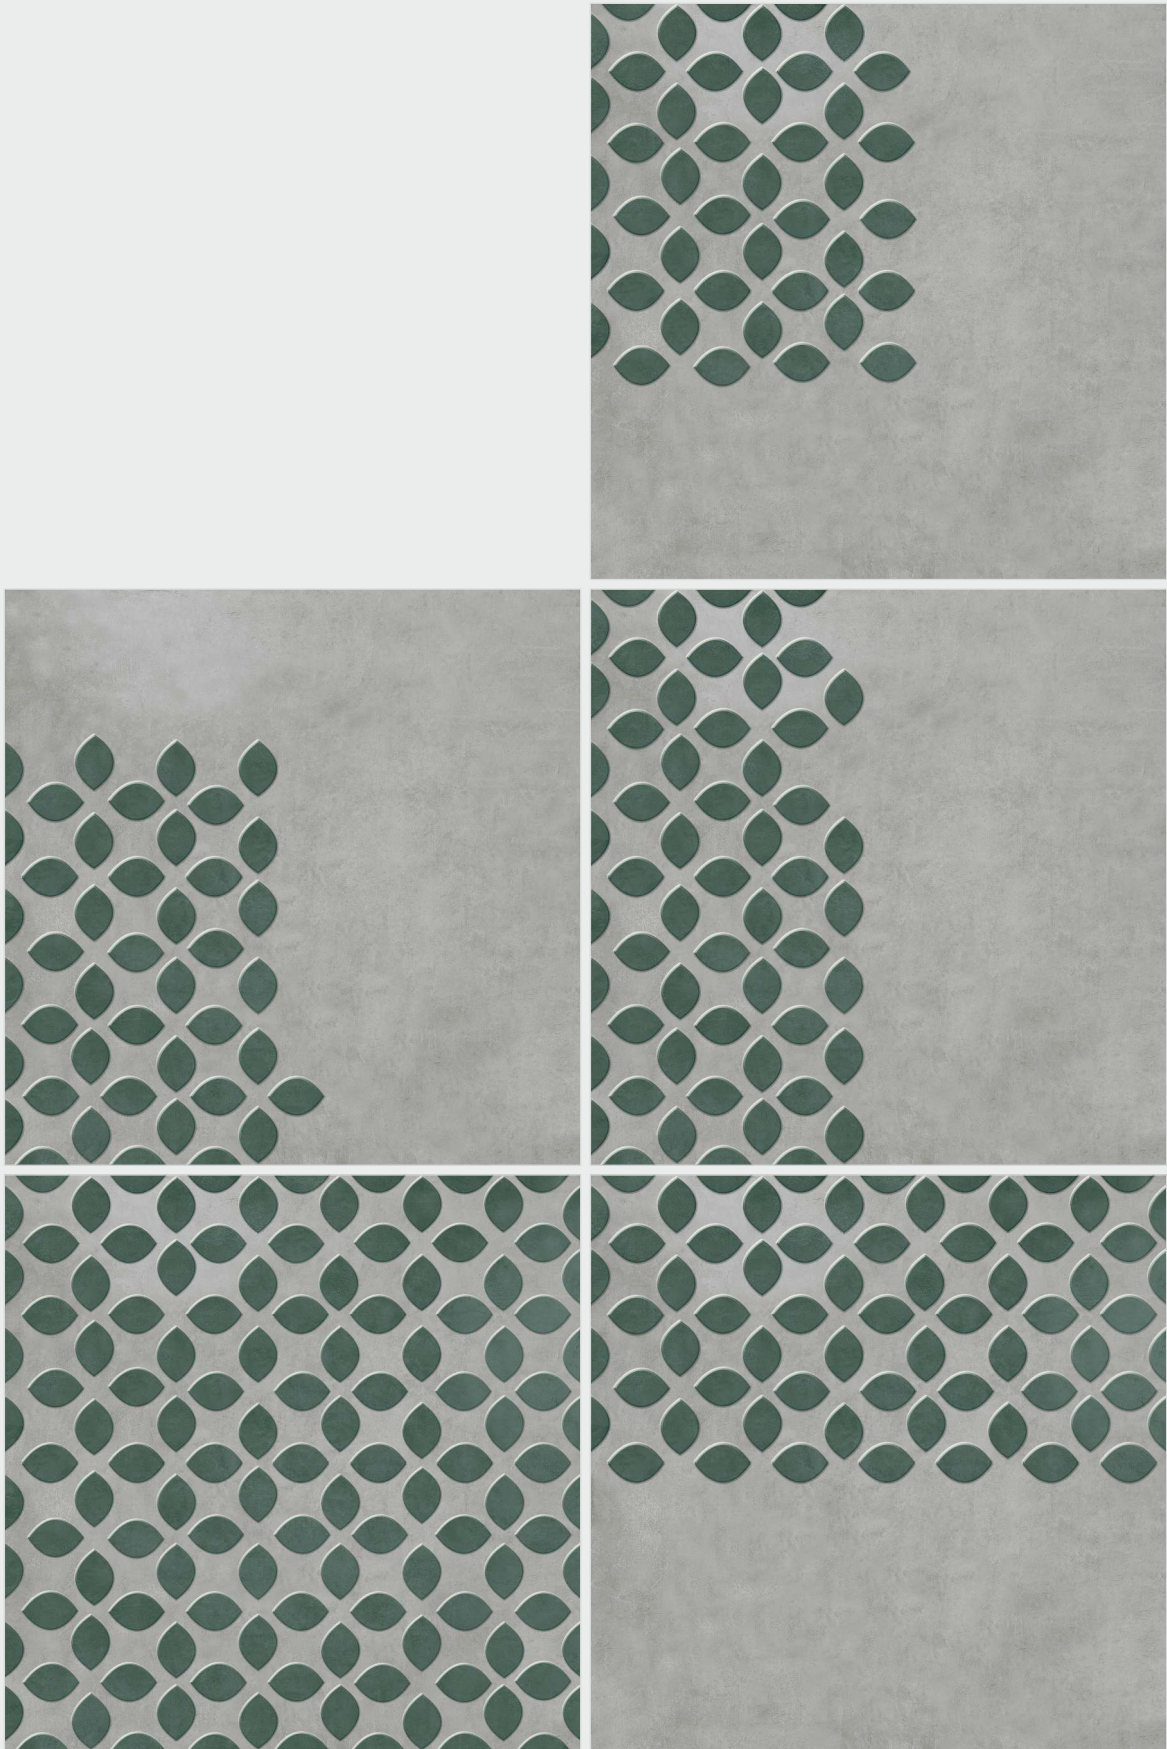

600x600mm.
Moroccan Series

M-122 (RANDOM)

MATT
SURFACE

DIGITAL
PRINTING

SUITABLE FOR
WALL & FLOOR

HD TILES

RECTIFIED