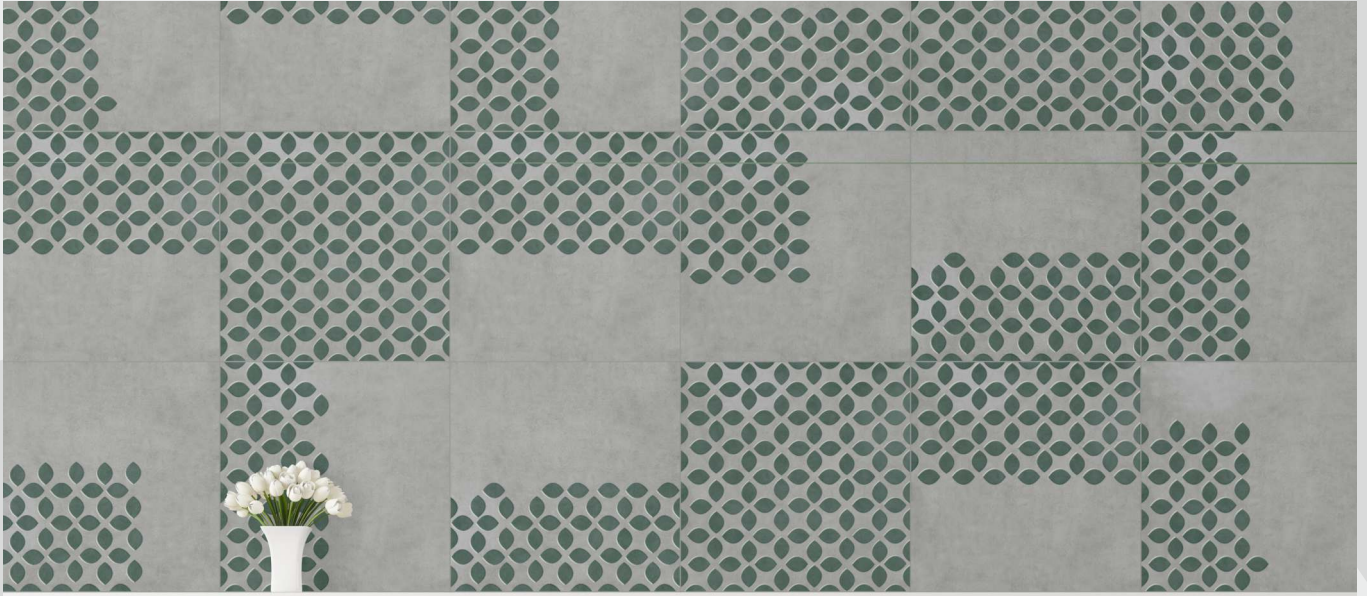

M-122 (RANDOM)

MATT
SURFACE

DIGITAL
PRINTING

SUITABLE FOR
WALL & FLOOR

HD TILES

RECTIFIED

600x600mm.
Moroccan Series

M-123 (RANDOM)