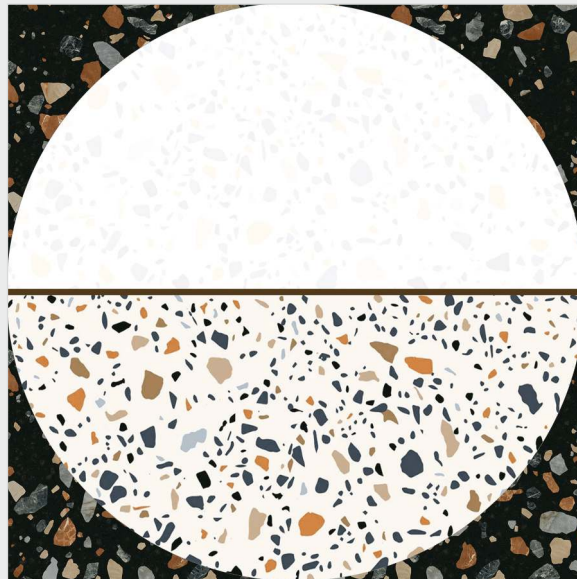

600x600mm.
Moroccan Series

M-97

MATT
SURFACE

DIGITAL
PRINTING

SUITABLE FOR
WALL & FLOOR

HD TILES

RECTIFIED