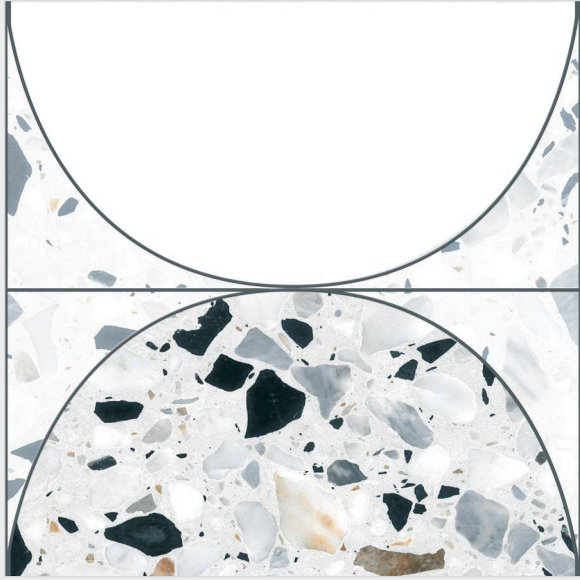

600x600mm.
Moroccan Series

M-98

MATT
SURFACE

DIGITAL
PRINTING

SUITABLE FOR
WALL & FLOOR

HD TILES

RECTIFIED