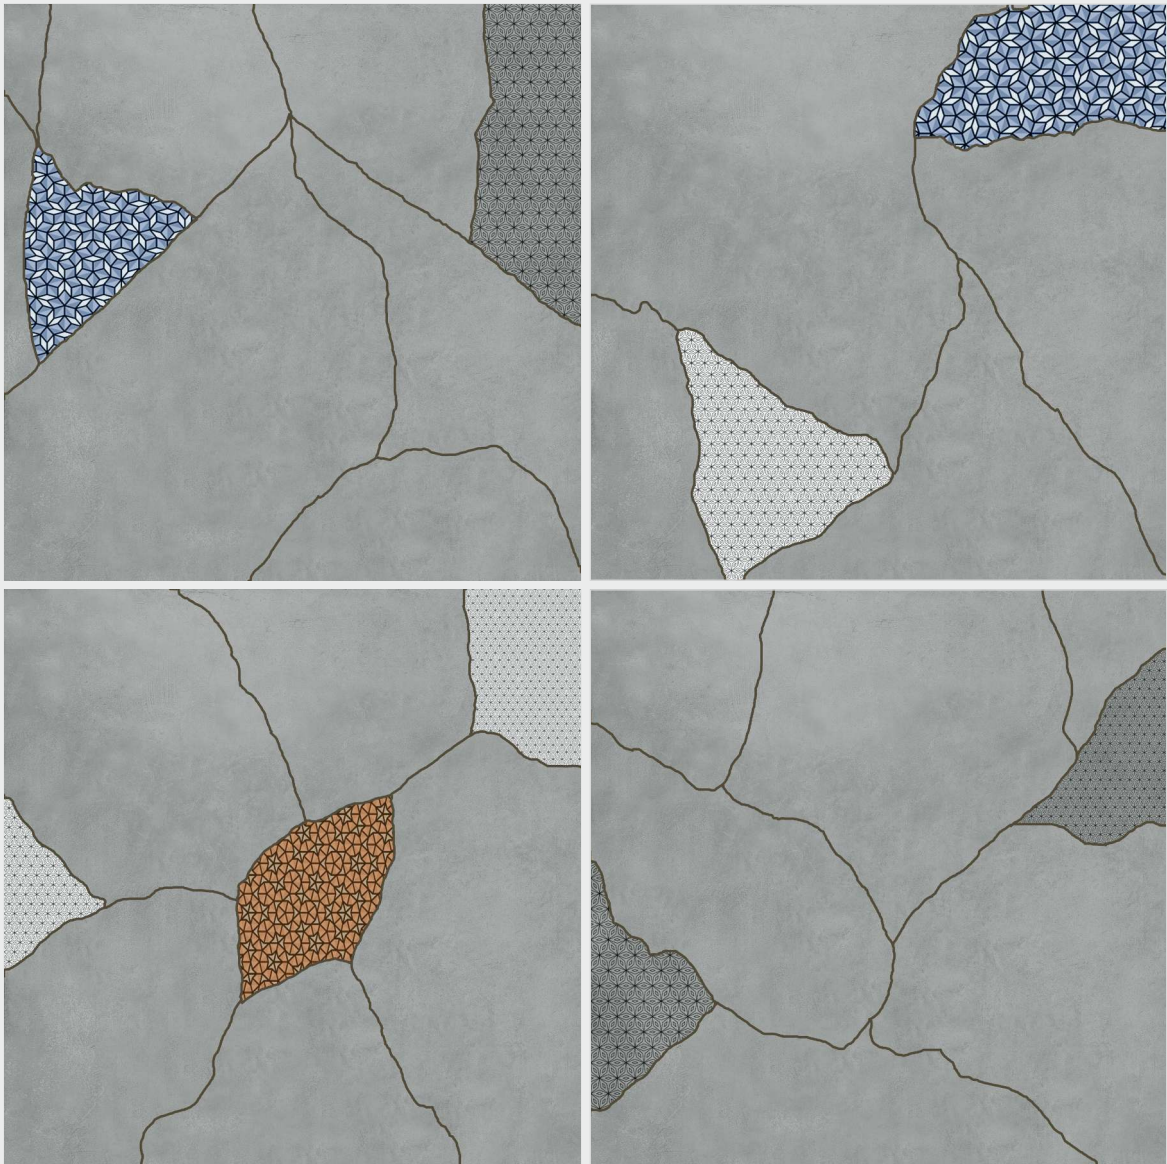

600x600mm.
Moroccan Series

M-124 (RANDOM)

MATT
SURFACE

DIGITAL
PRINTING

SUITABLE FOR
WALL & FLOOR

HD TILES

RECTIFIED