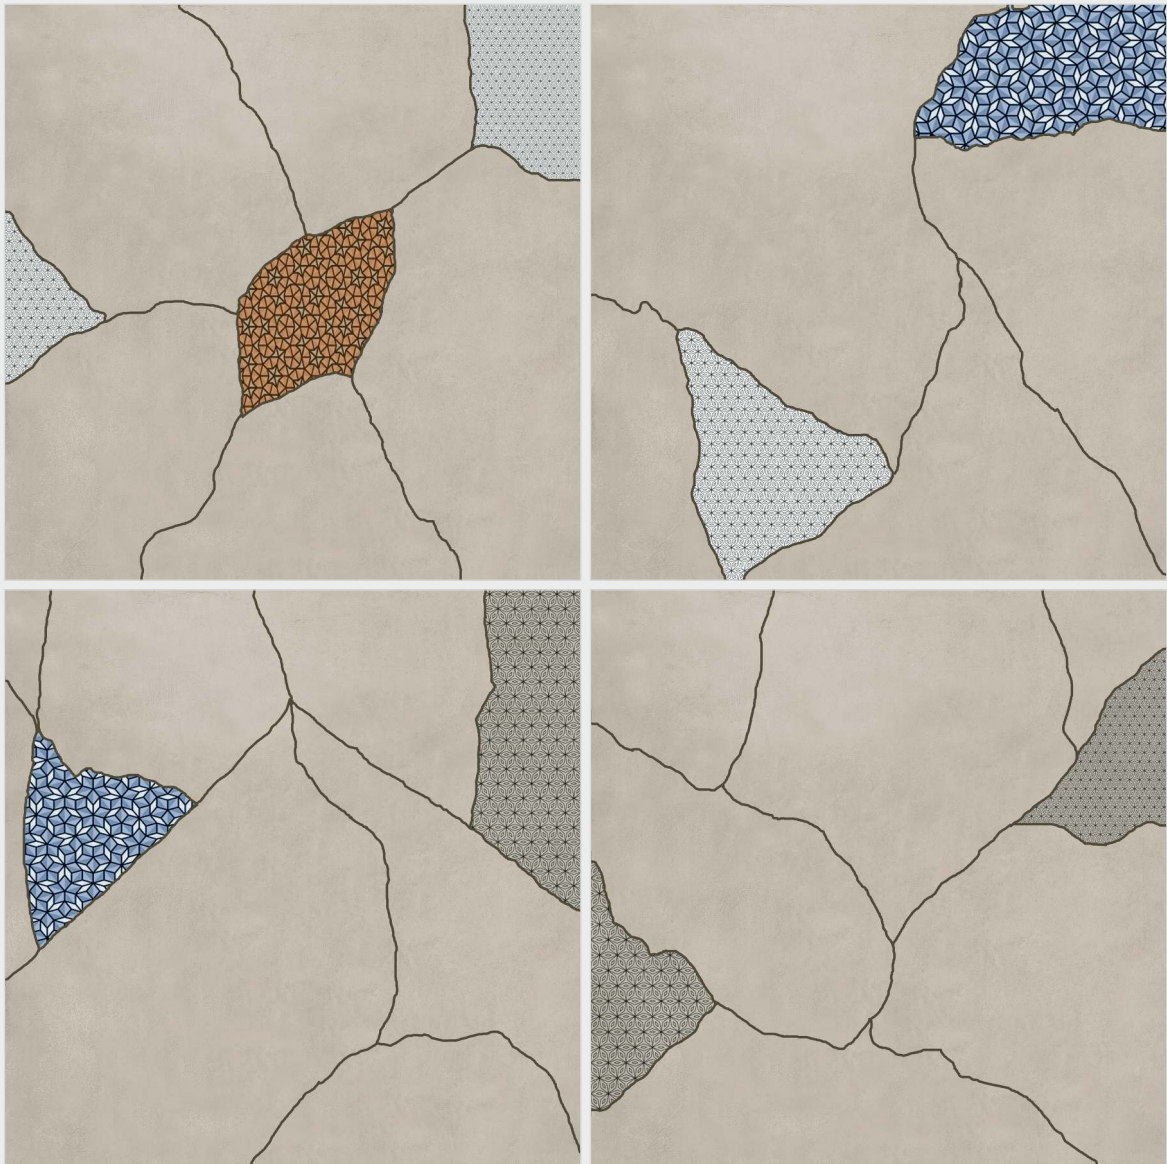

SUITABLE FOR
WALL & FLOOR

HD TILES

RECTIFIED

600x600mm.
Moroccan Series

M-125 (RANDOM)

MATT SURFACE

DIGITAL PRINTING

SUITABLE FOR WALL & FLOOR