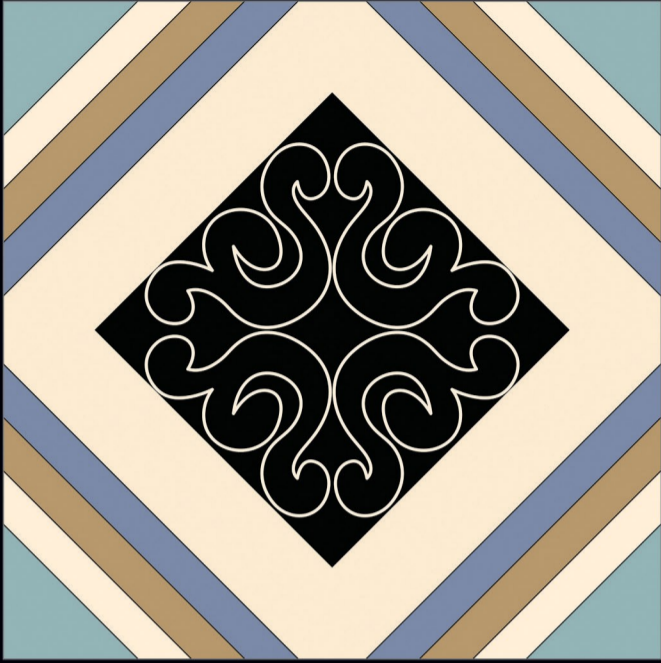

600x600mm.
Matt Spacial Colour Series

WINE AQUA