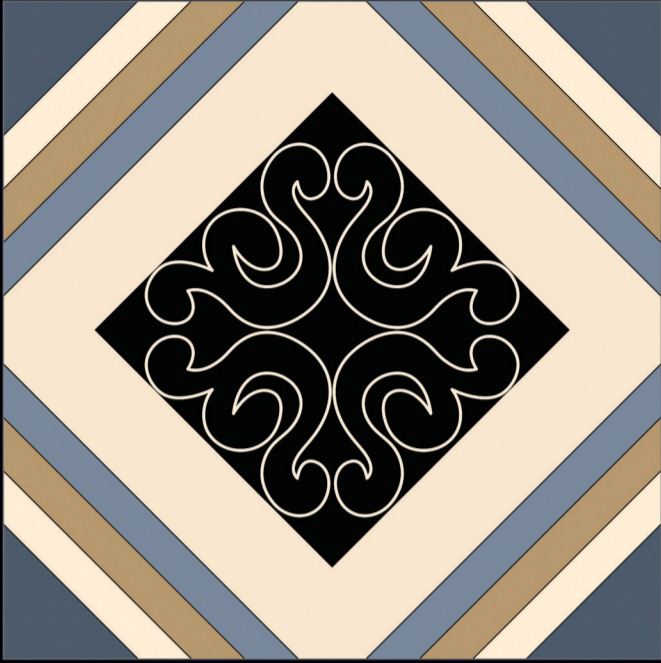

WINE BROWN

MATT SURFACE

DIGITAL PRINTING

SUITABLE FOR WALL & FLOOR

HD TILES

RECTIFIED

600x600mm.  
Matt Spacial Colour Series

WINE Z-BLUE