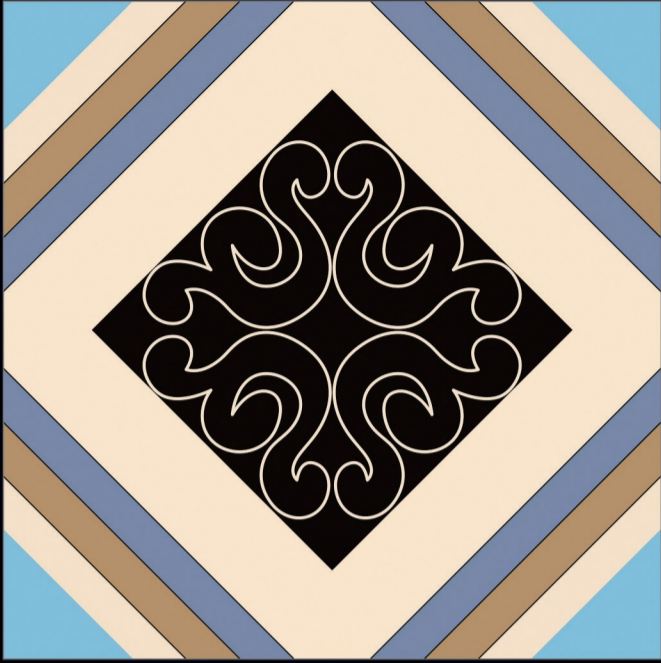

600x600mm.
Matt Spacial Colour Series

ROCK TURKISH