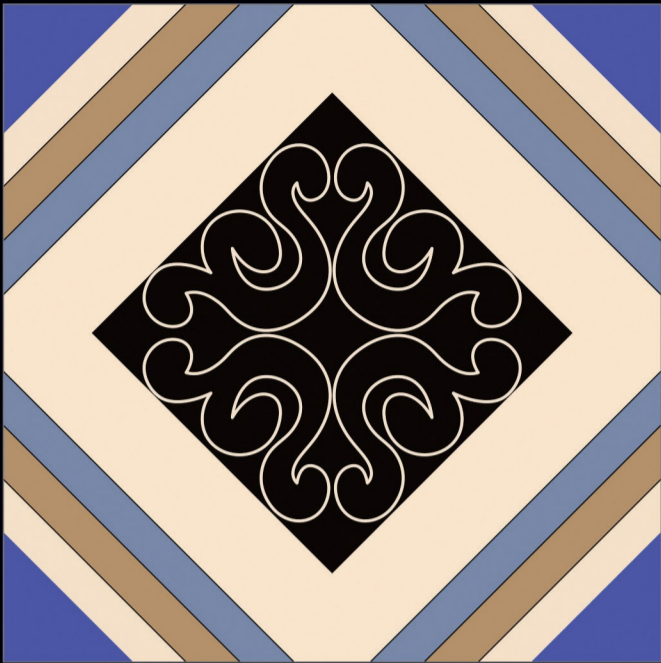

600x600mm.
Matt Spacial Colour Series

ROCK BLUE