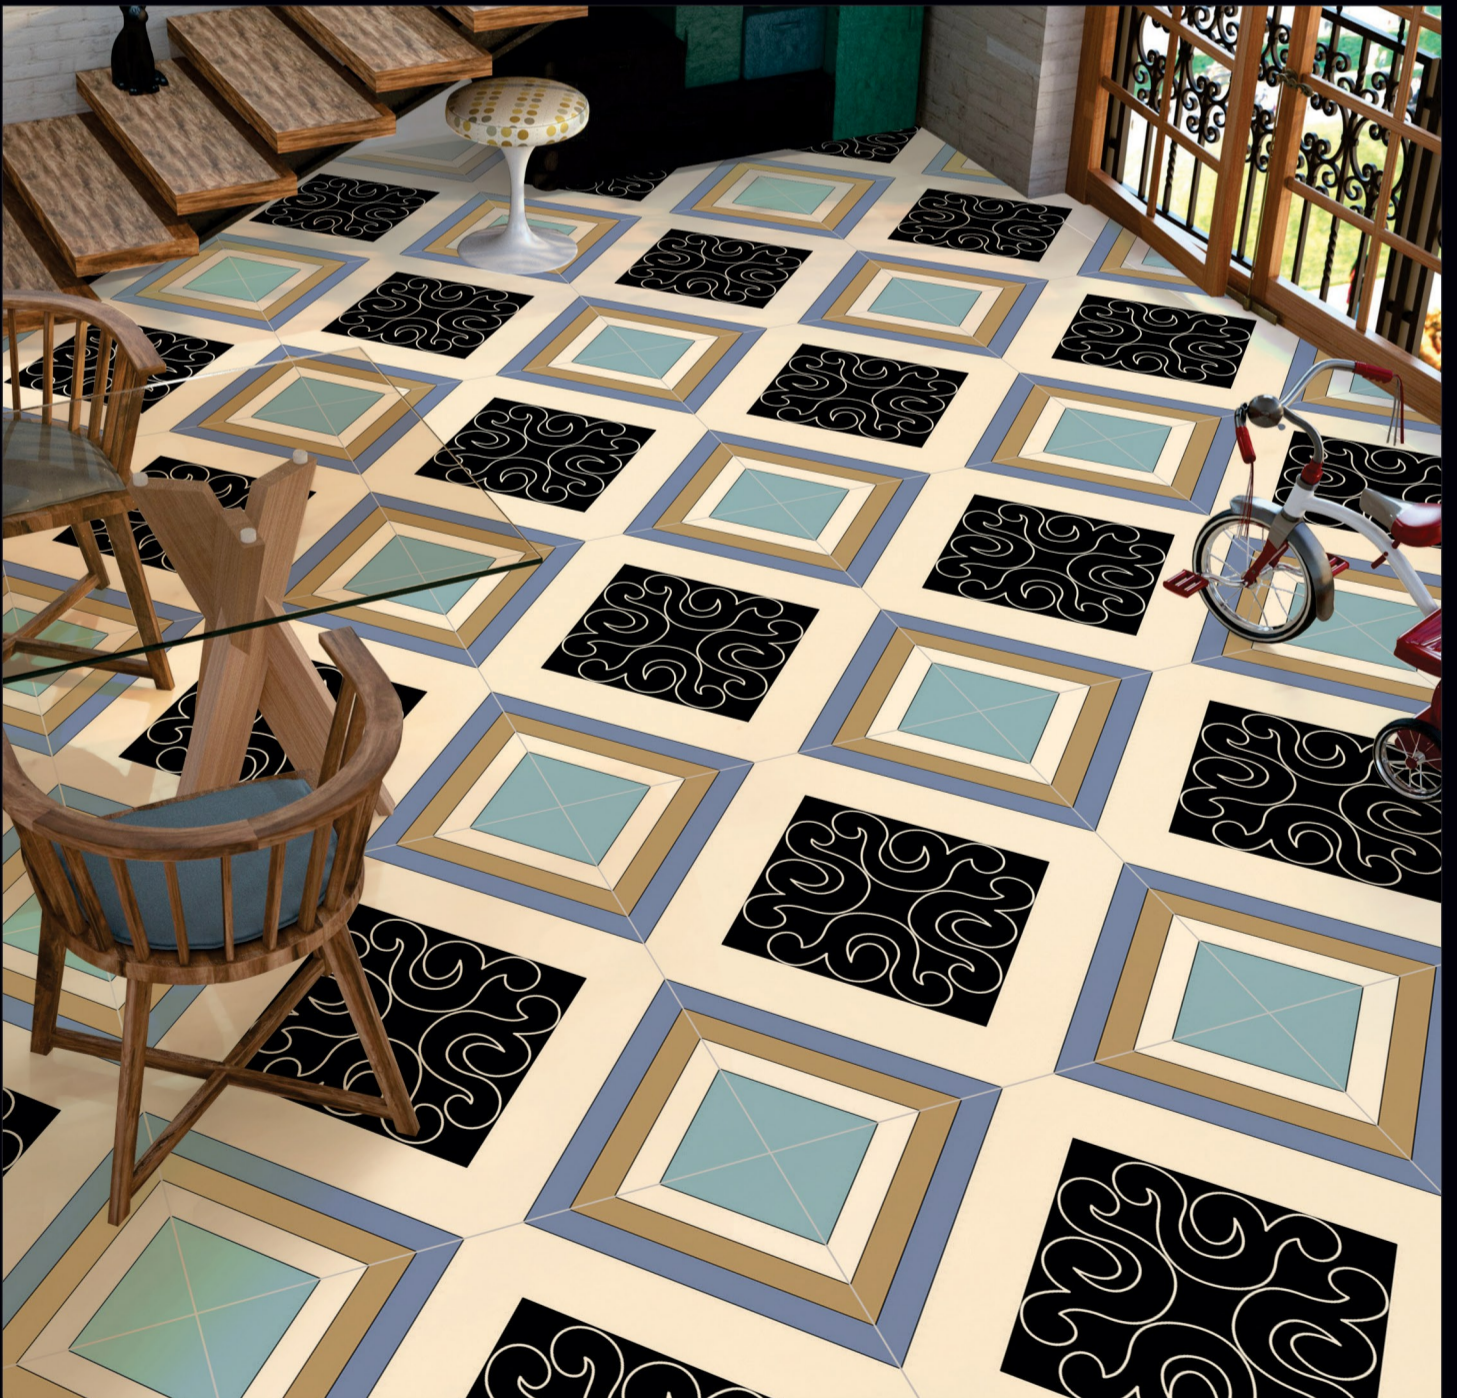

MATT SURFACE

DIGITAL PRINTING

SUITABLE FOR WALL & FLOOR

HD TILES

RECTIFIED