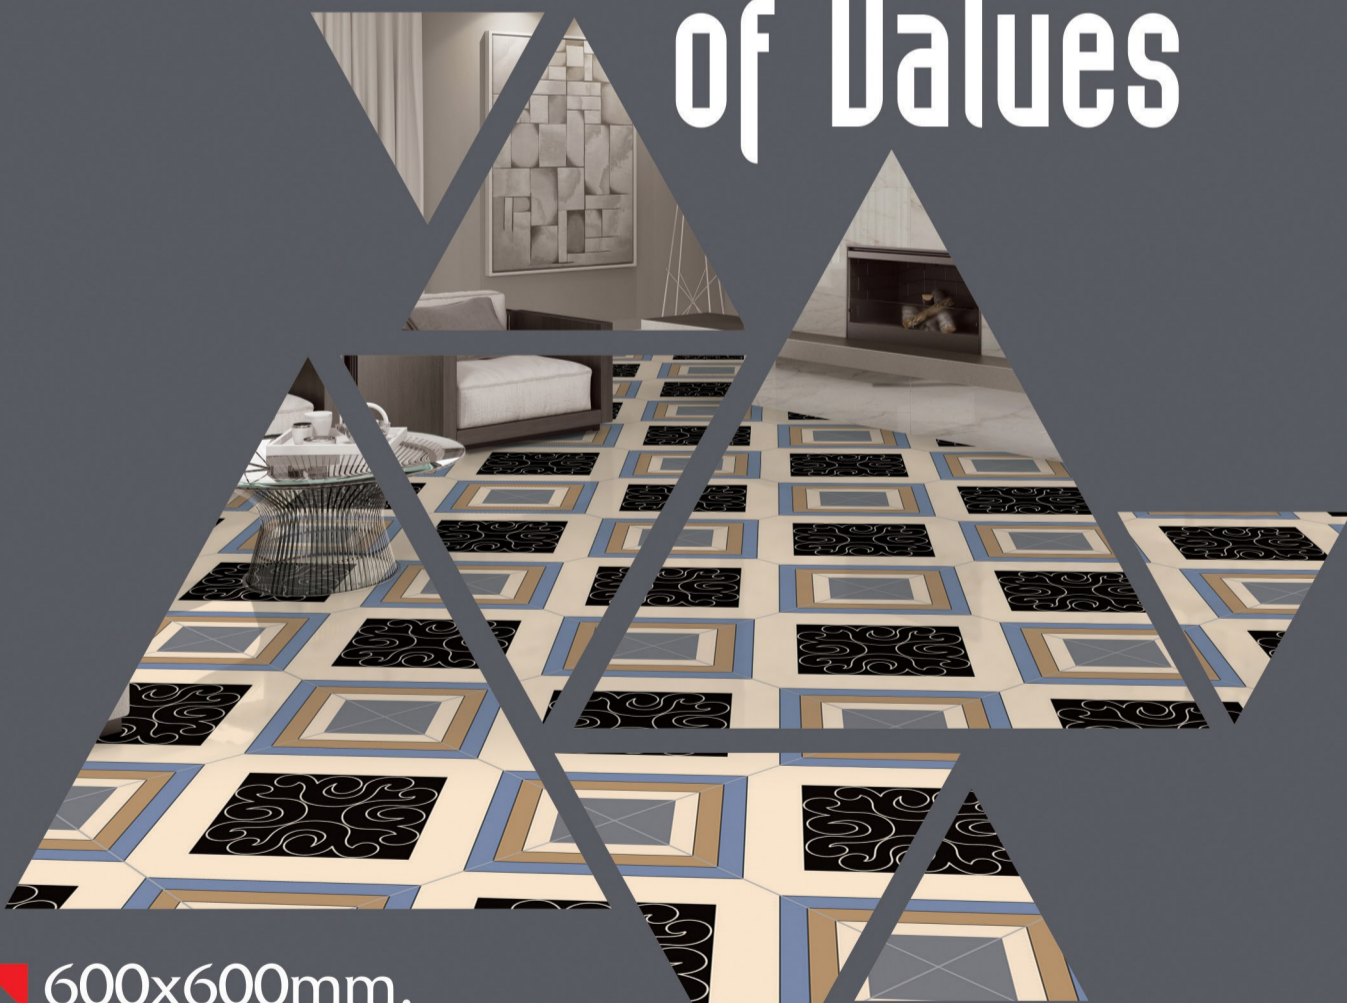

# The Peak of Values

 600x600mm.  
Matt Spacial Colour Series

**DIGITAL**  
Porcelain Tiles