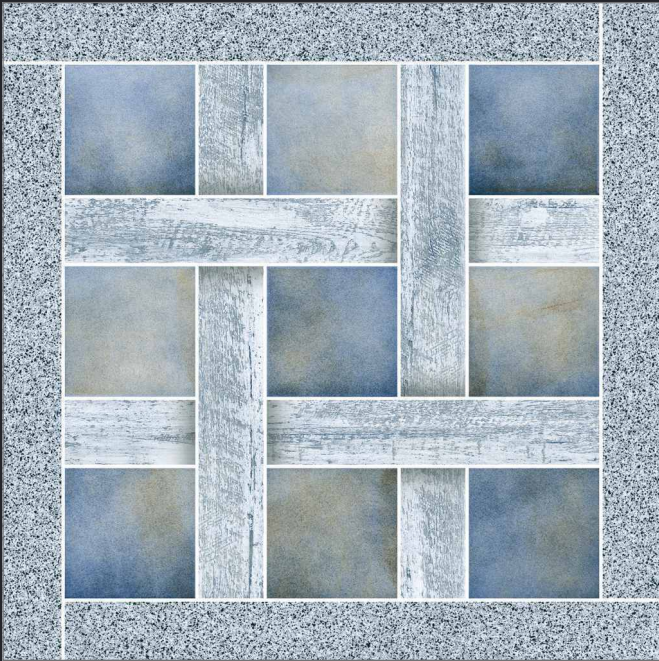

600x600mm.
Punch Series

2002