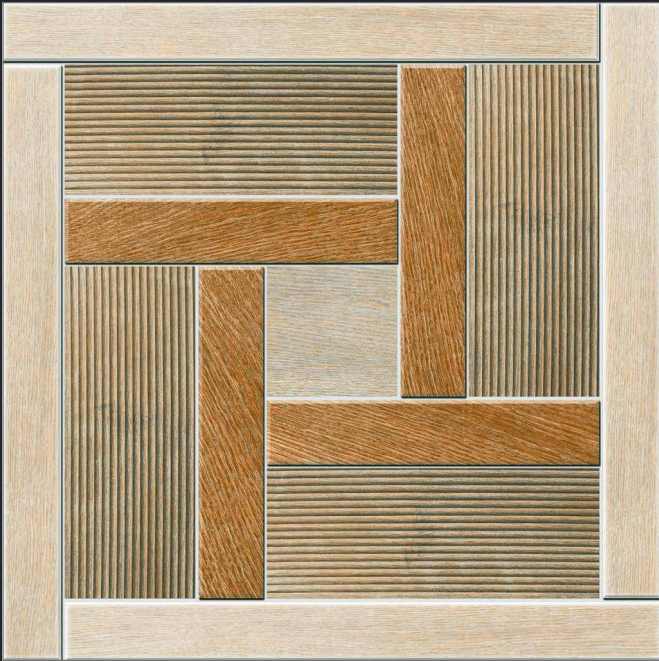

DIGITAL PRINTING

SUITABLE FOR WALL & FLOOR

HD HD TILES

RECTIFIED

600x600mm.
Punch Series

2006

600x600mm.
Punch Series

2010

PUNCH SURFACE

DIGITAL PRINTING

SUITABLE FOR WALL & FLOOR

HD HD TILES

RECTIFIED

600x600mm.
Punch Series

2101

600x600mm.
Punch Series