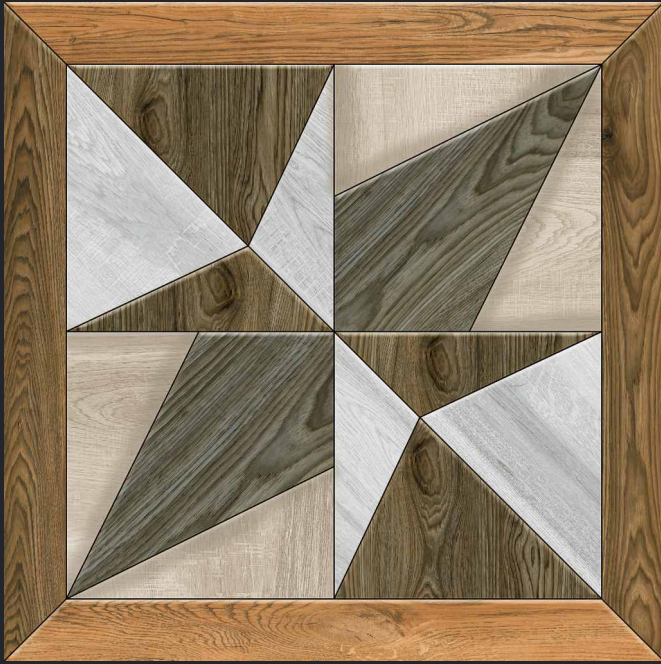

600x600mm.
Punch Series

2503