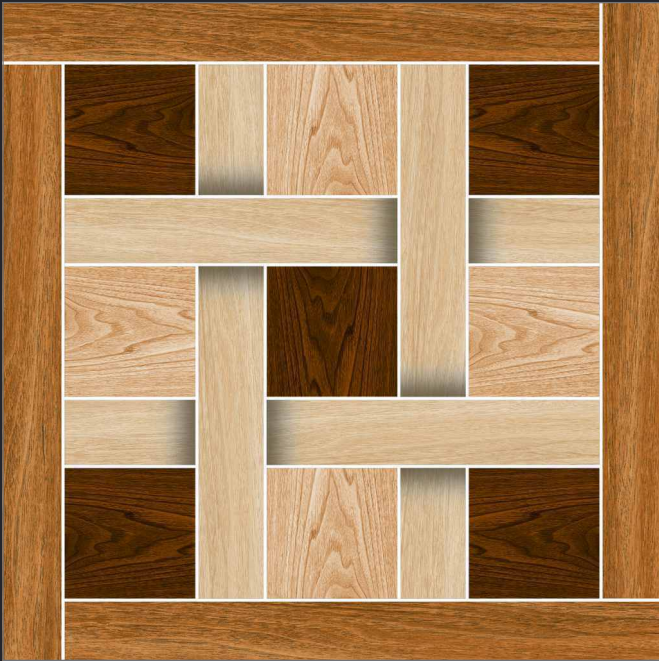

600x600mm.
Punch Series

2006