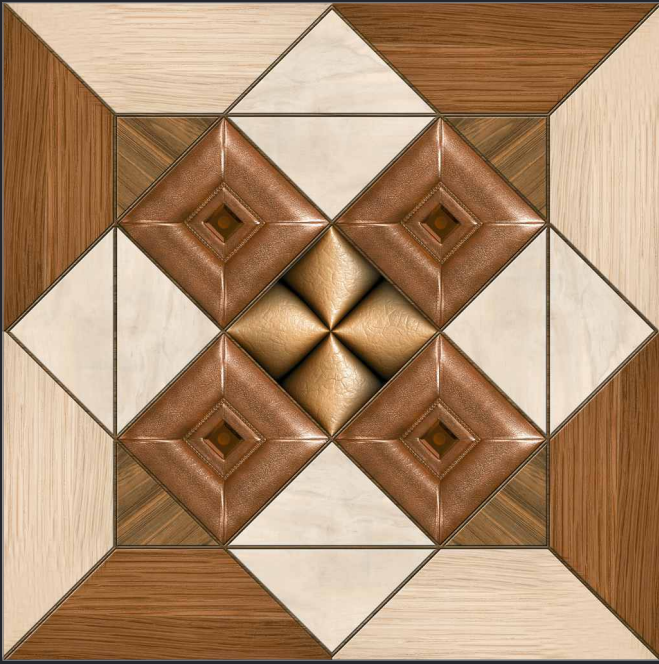

600x600mm.
Punch Series

2113