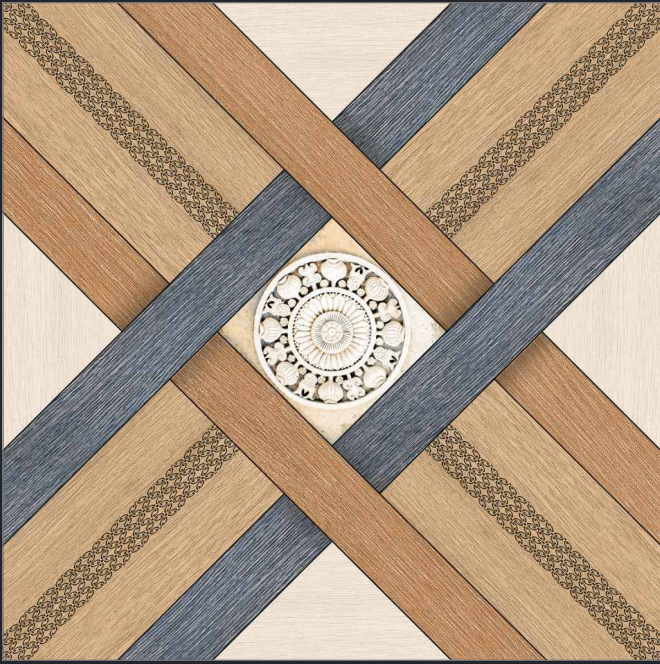

600x600mm.
Punch Series

2201

PUNCH SURFACE

DIGITAL PRINTING

SUITABLE FOR WALL & FLOOR

HD HD TILES

RECTIFIED

600x600mm.
Punch Series