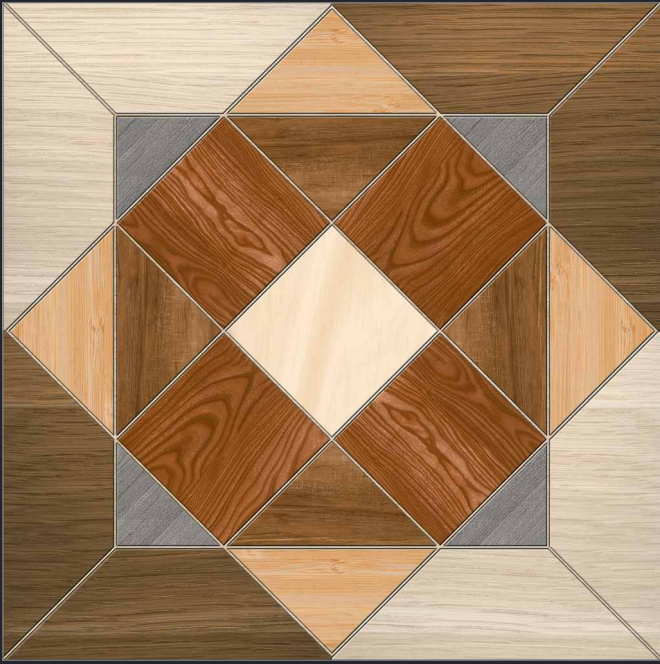

600x600mm.
Punch Series

2112