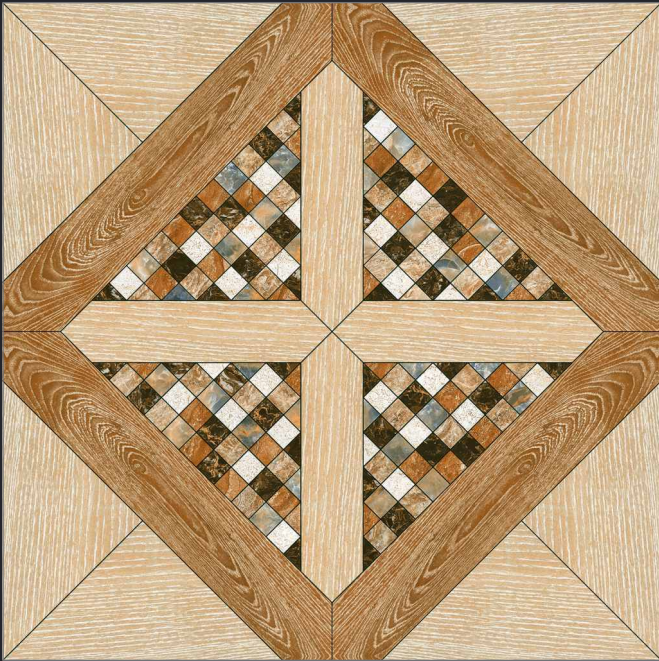

600x600mm.
Punch Series

2310