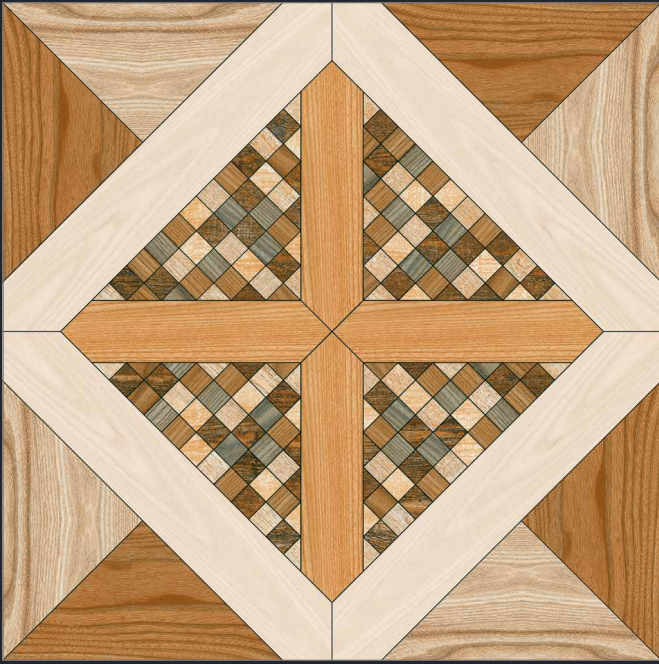

2303

PUNCH SURFACE

DIGITAL PRINTING

SUITABLE FOR WALL & FLOOR

HD HD TILES

RECTIFIED

600x600mm.
Punch Series

2306