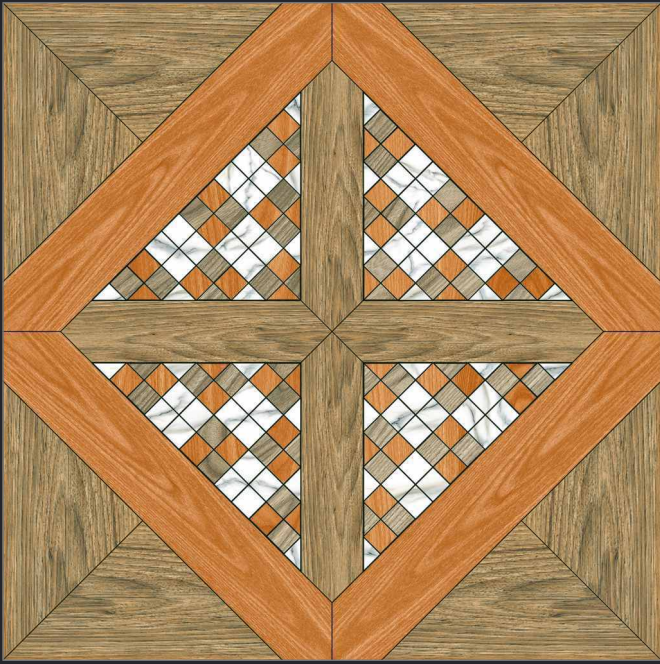

2303

PUNCH SURFACE

DIGITAL PRINTING

SUITABLE FOR WALL & FLOOR

HD HD TILES

RECTIFIED

600x600mm.
Punch Series

2306