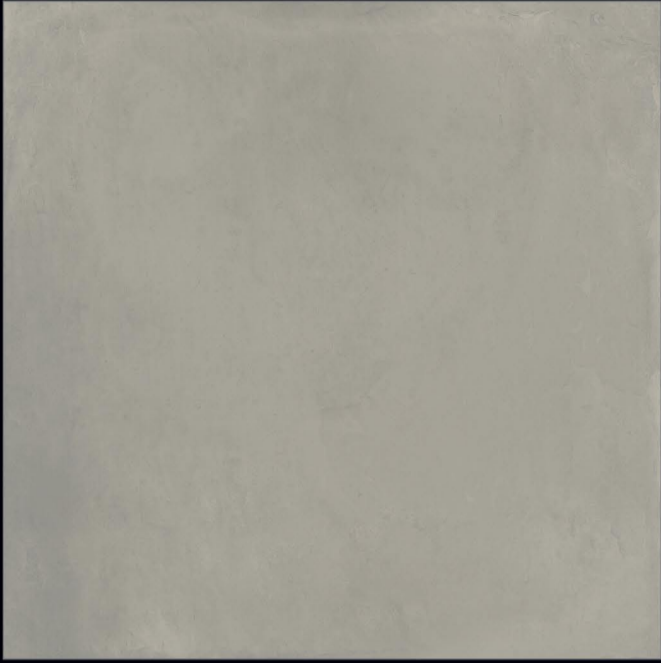

SUITABLE FOR WALL & FLOOR

HD TILES

RECTIFIED

600x600mm.
Rotto Series

ROTTO LAVY

600x600mm.
Rotto Series

ROTTO METALIC

600x600mm.
Rotto Series