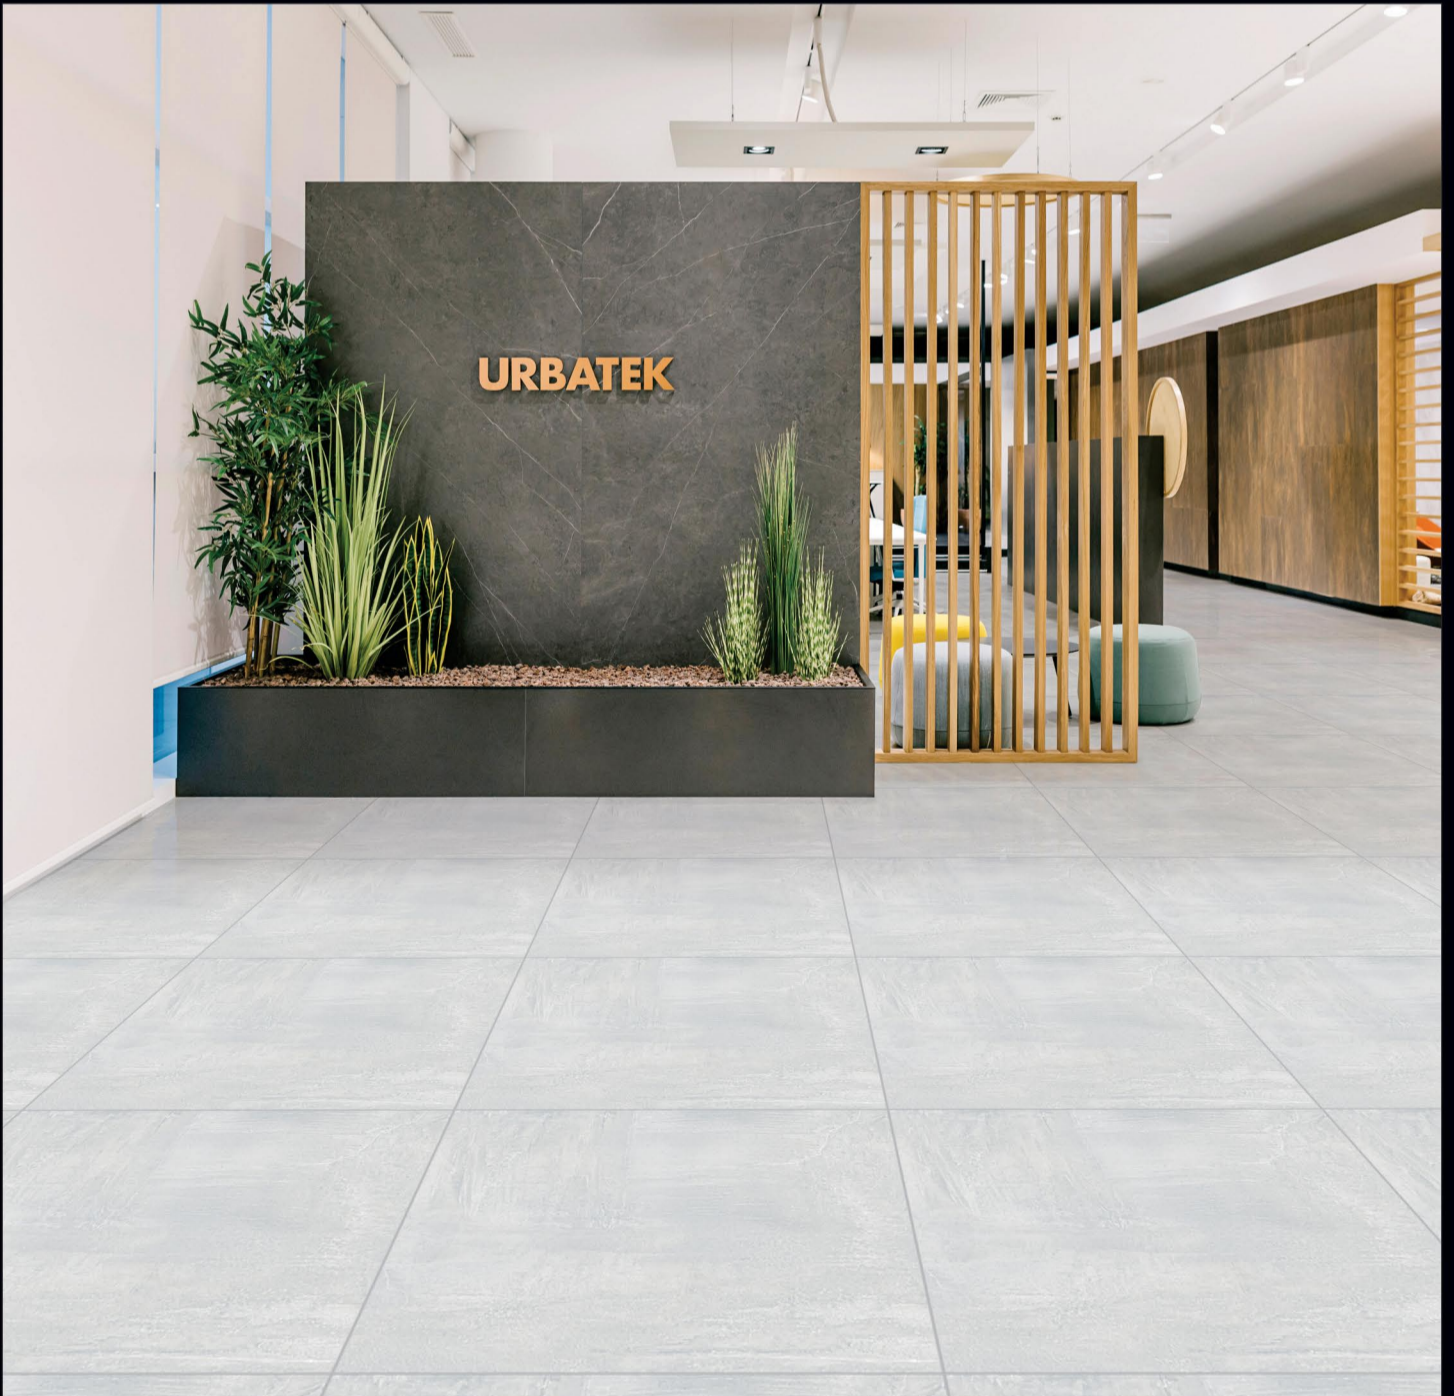

MATT SURFACE

DIGITAL PRINTING

SUITABLE FOR WALL & FLOOR

HD TILES

RECTIFIED