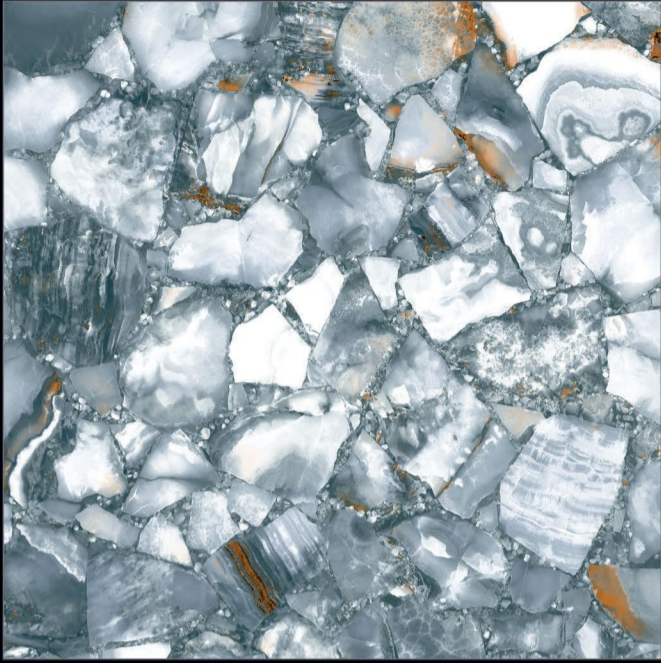

**600x600mm.
Satin Matt Series**

1385