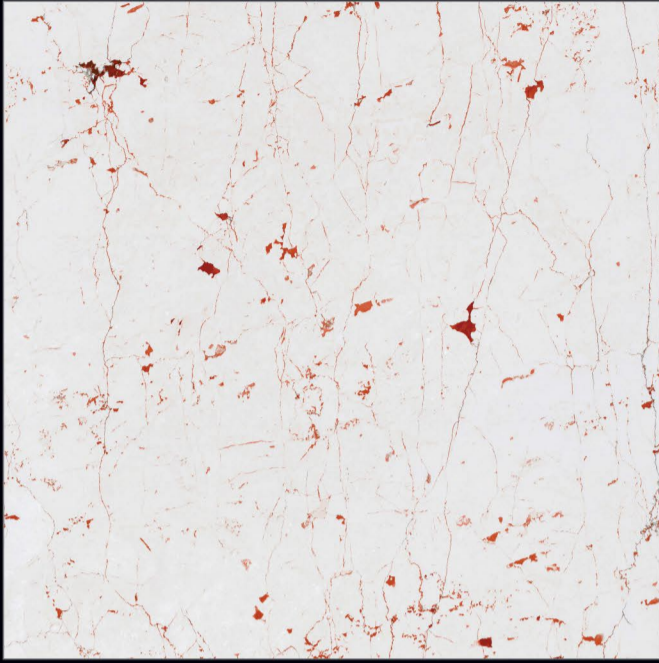

600x600mm.
Satin Matt Series

1376