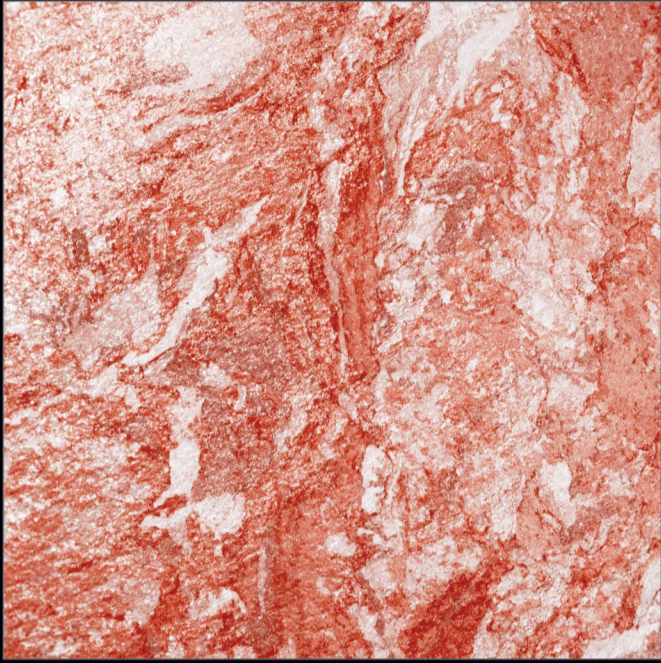

600x600mm.
Satin Matt Series