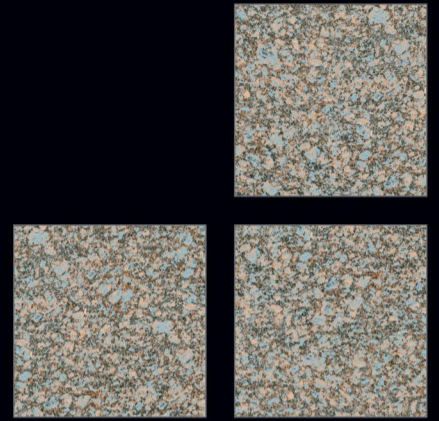

**600x600mm.
Satin Matt Series**

1383

3 RANDOM FACE