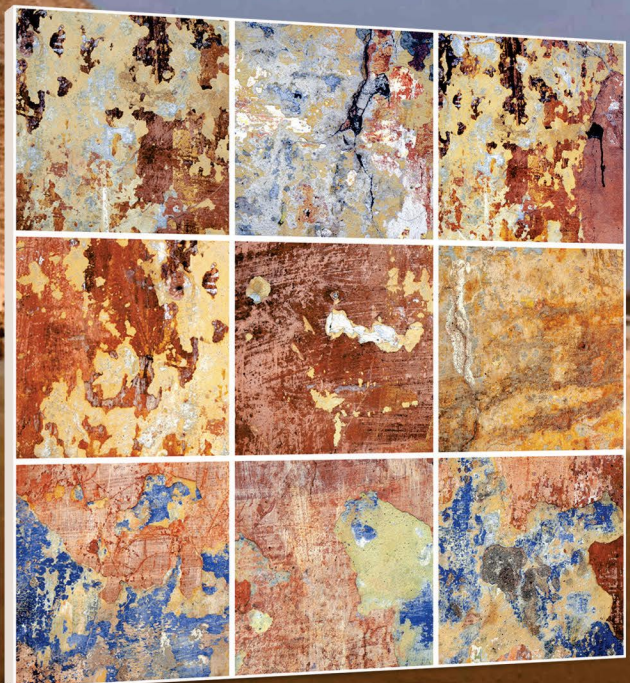

The Peak of Values

 600x600mm.
Satin Matt Series

DIGITAL
Porcelain Tiles

COLOR STUDIO

For the first time, Porcelain Tiles opens the doors to colour, refined and soft hues inspired by natural elements, and which at the same time perfectly fit in with other materials in the range.

Naturally desaturated, Many colours in the collection create a true colour system that lets you coordinate shades in different ways, as the warm and cold nuances complement each other perfectly, without looking forced. The textured and matt surface also comes to life in the light, with a soft glow that livens the material, making it unique and unconventional.

600x600mm.
Satin Matt Series

1386

DIGITAL
Porcelain Tiles

600x600mm.

Matt Series • Punch Series
Moroccan Series • Wood Series
Sugar Series • Carving Series
Terazo Series • Light-Dark Series
Garden Series • Cemeneto Series
Special Colour Series • Abstract Series