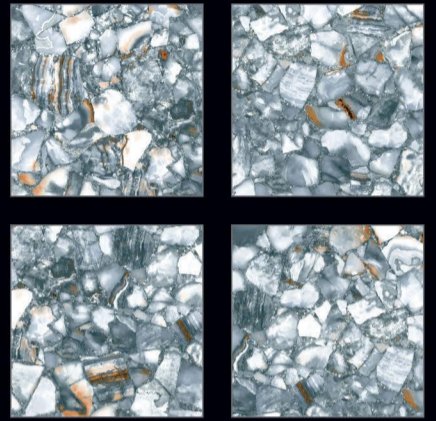

**600x600mm.
Satin Matt Series**

1385

4 RANDOM FACE