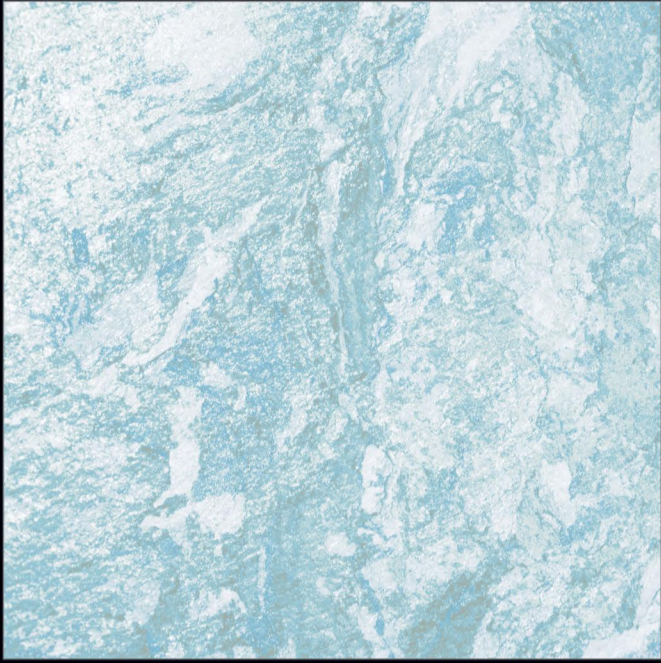

600x600mm.
Satin Matt Series