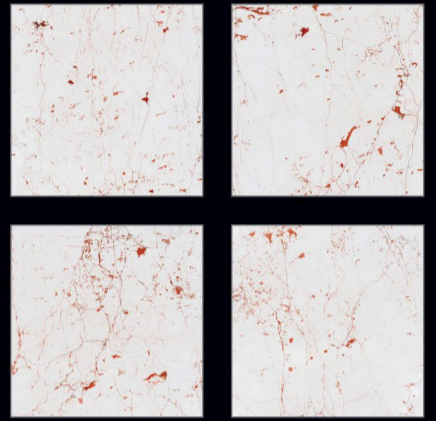

600x600mm.
Satin Matt Series

1376

4 RANDOM FACE