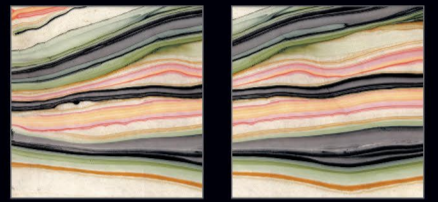

600x600mm.
Satin Matt Series

1380

2 RANDOM FACE