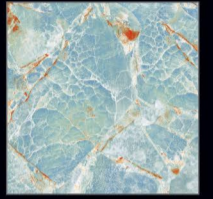

600x600mm.
Satin Matt Series

1377

3 RANDOM FACE