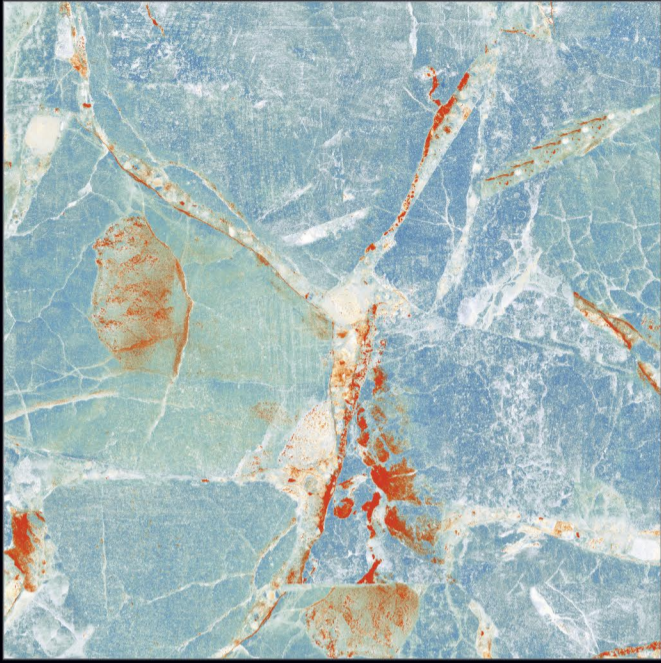

600x600mm.
Satin Matt Series