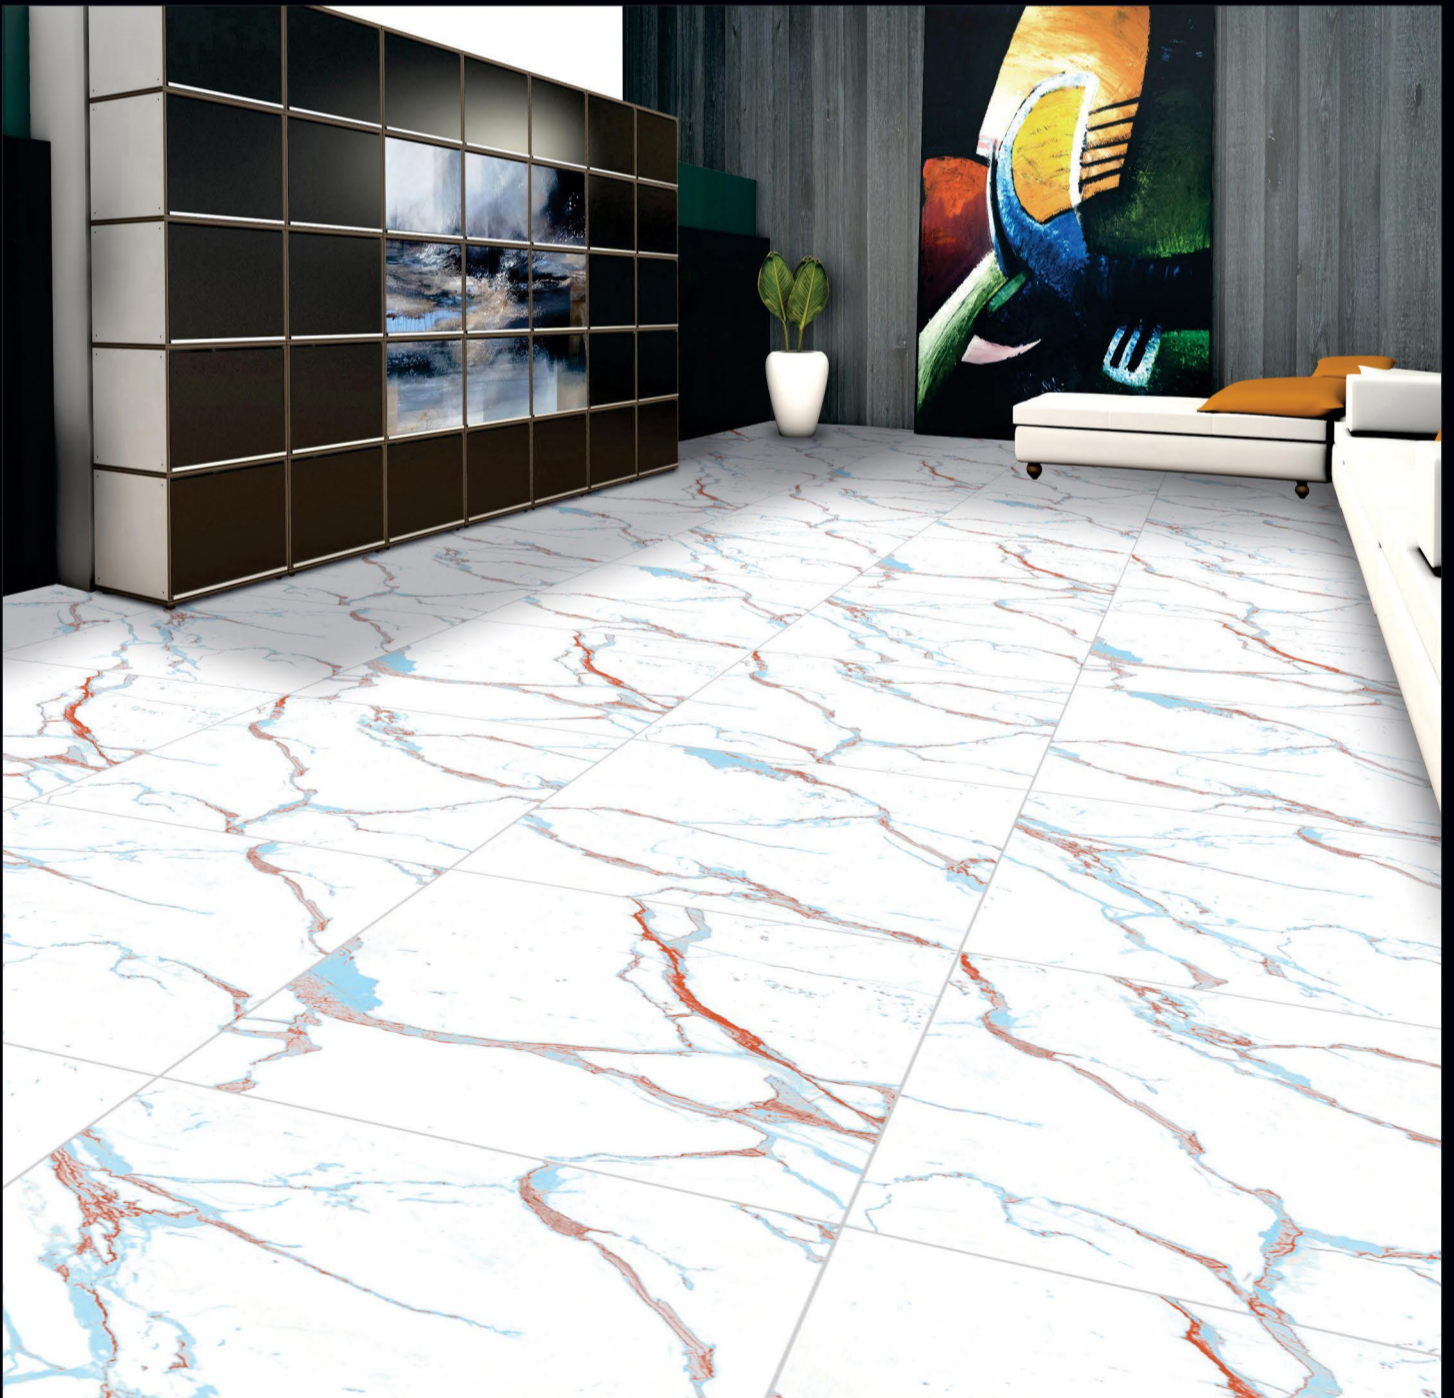

4 RANDOM FACE