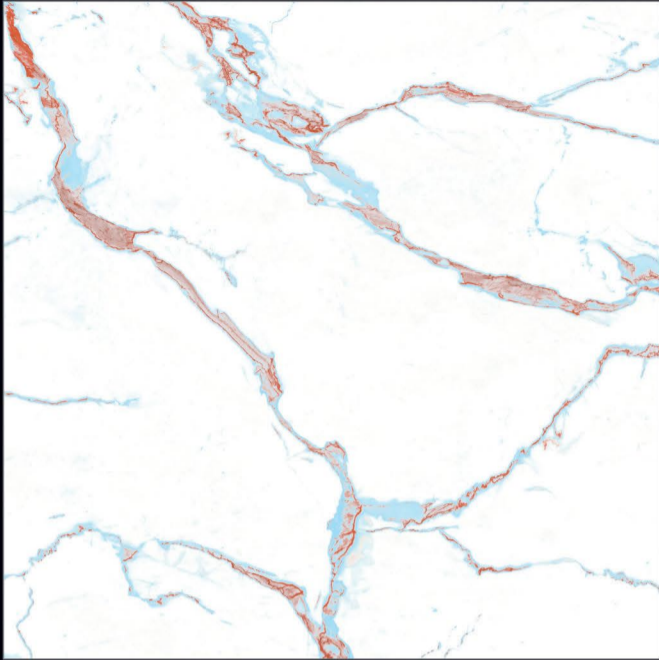

600x600mm.
Satin Matt Series

1382