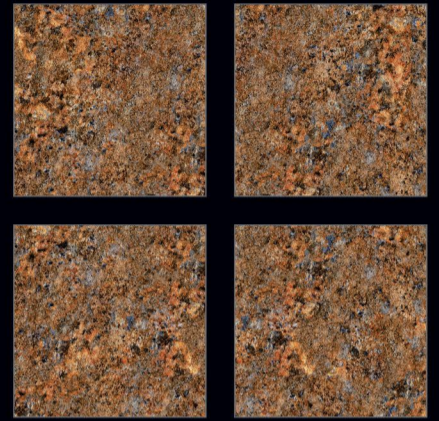

**600x600mm.
Satin Matt Series**