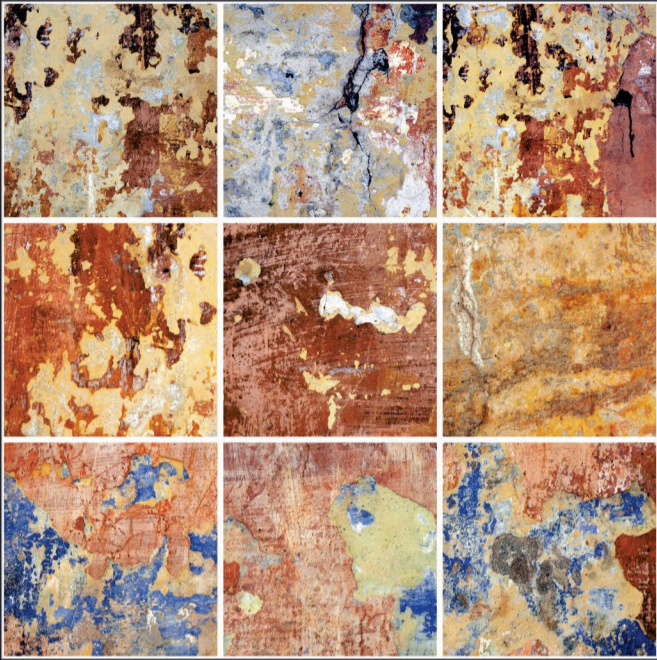

600x600mm.
Satin Matt Series