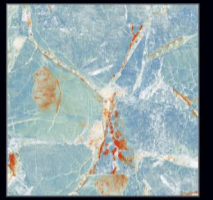

600x600mm.
Satin Matt Series

1377

3 RANDOM FACE