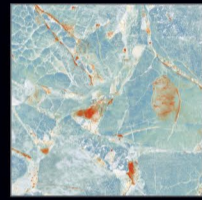

600x600mm.
Satin Matt Series

1377

3 RANDOM FACE