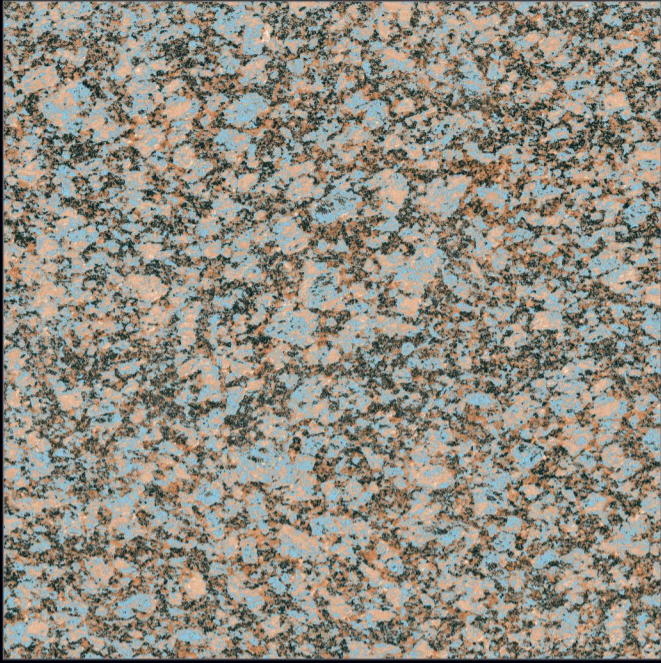

**600x600mm.
Satin Matt Series**

1383