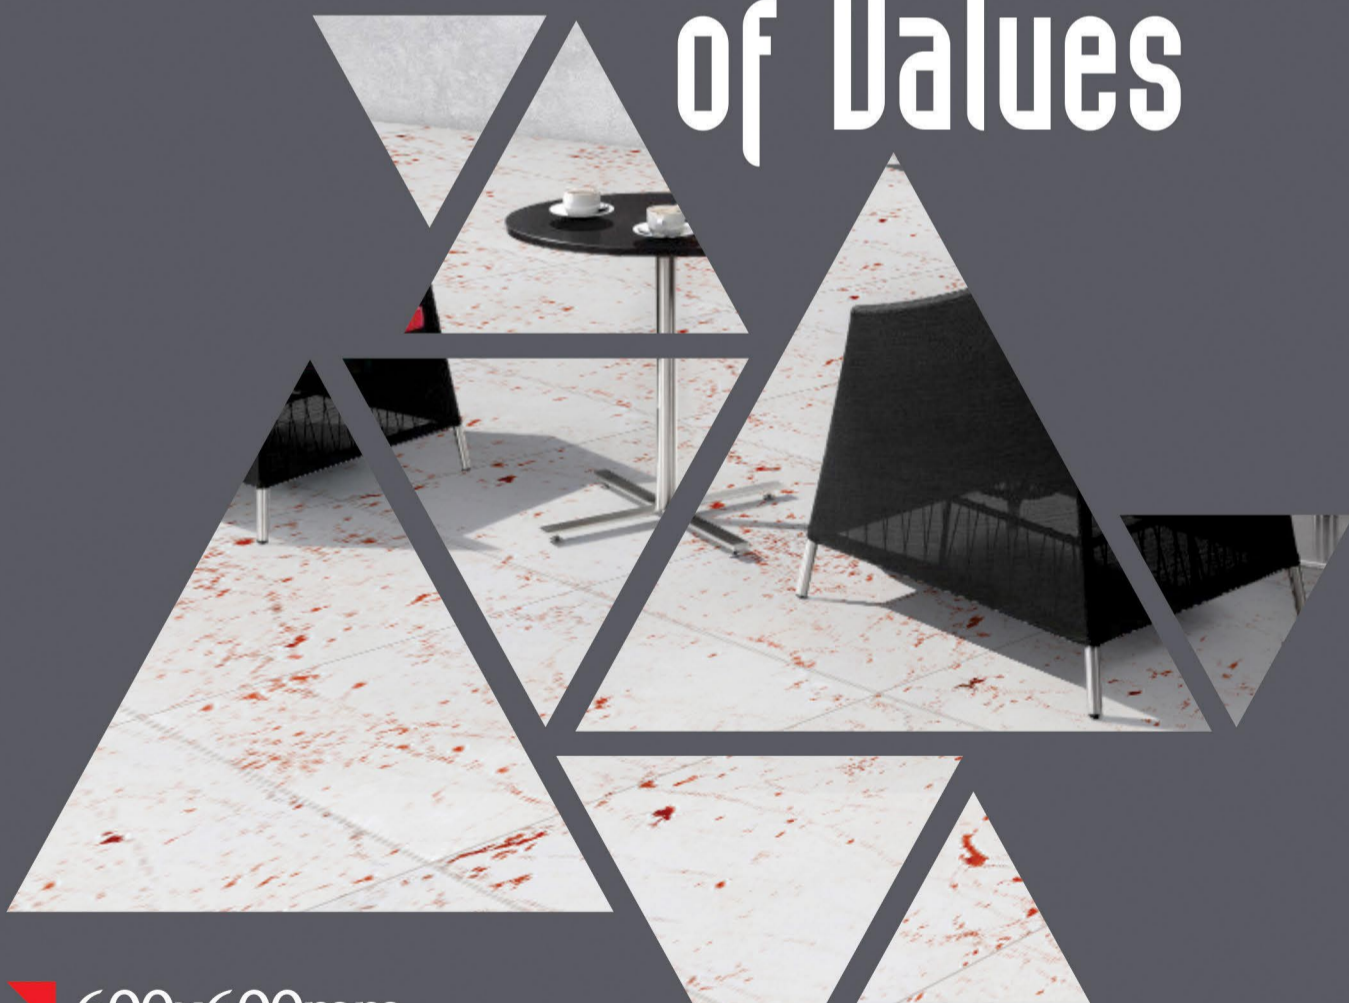

The Peak of Values

 600x600mm.
Satin Matt Series

DIGITAL
Porcelain Tiles

COLOR STUDIO

For the first time, Porcelain Tiles opens the doors to colour, refined and soft hues inspired by natural elements, and which at the same time perfectly fit in with other materials in the range.