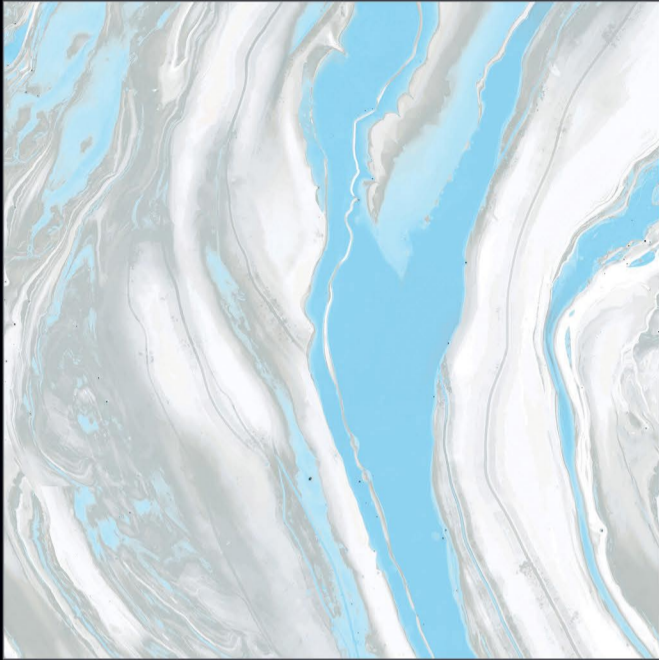

600x600mm.
Satin Matt Series

1386

DIGITAL
Porcelain Tiles

600x600mm.

Matt Series • Punch Series
Moroccan Series • Wood Series
Sugar Series • Carving Series
Terazo Series • Light-Dark Series
Garden Series • Cemeneto Series
Special Colour Series • Abstract Series