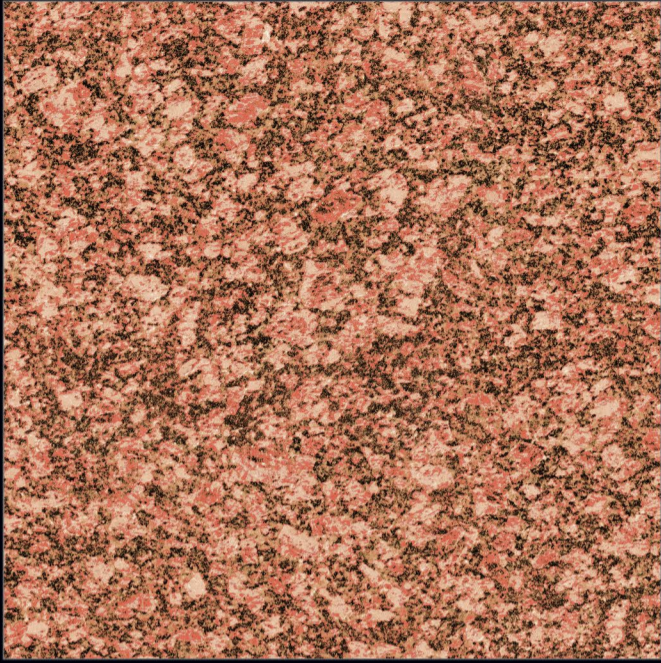

**600x600mm.
Satin Matt Series**

1384