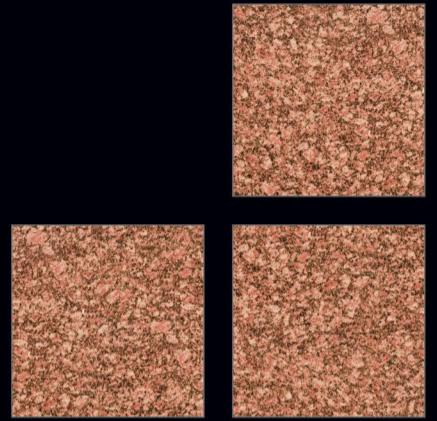

**600x600mm.
Satin Matt Series**

1384

3 RANDOM FACE