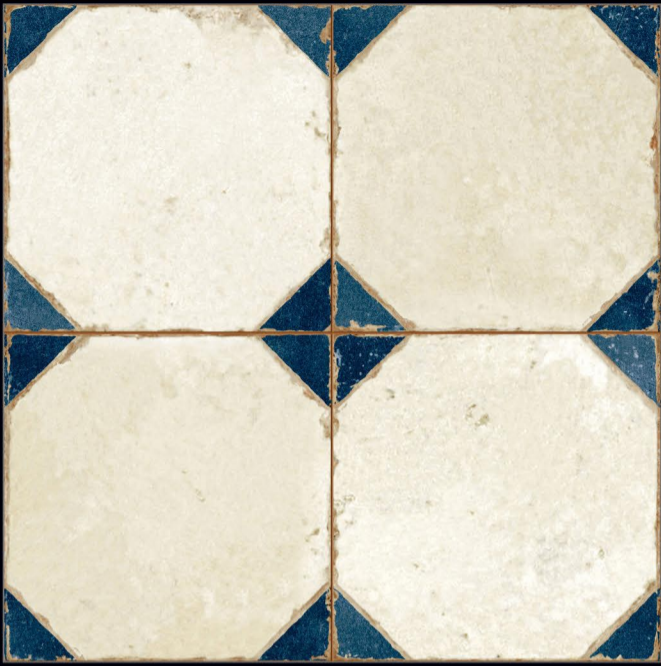

600x600mm.
Satin Matt Series