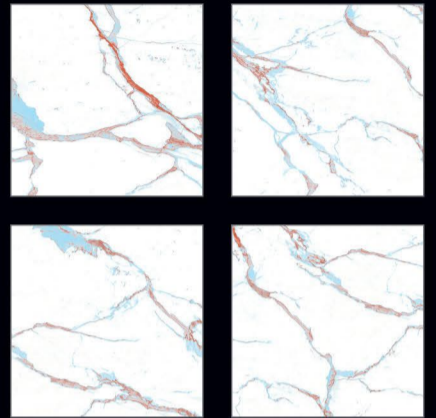

600x600mm.
Satin Matt Series

1382

4 RANDOM FACE