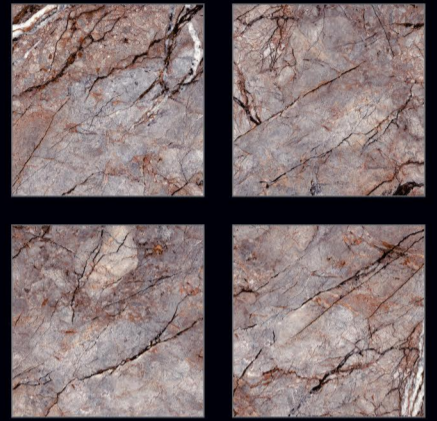

**600x600mm.
Satin Matt Series**