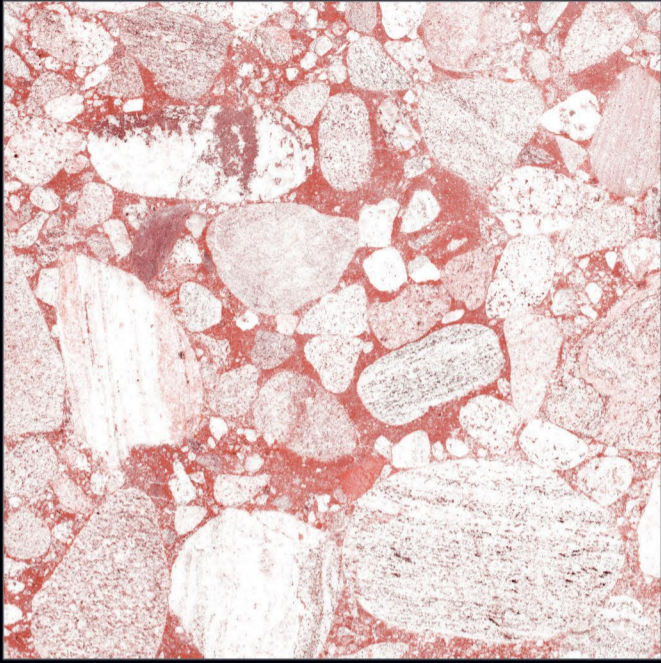

600x600mm.
Satin Matt Series