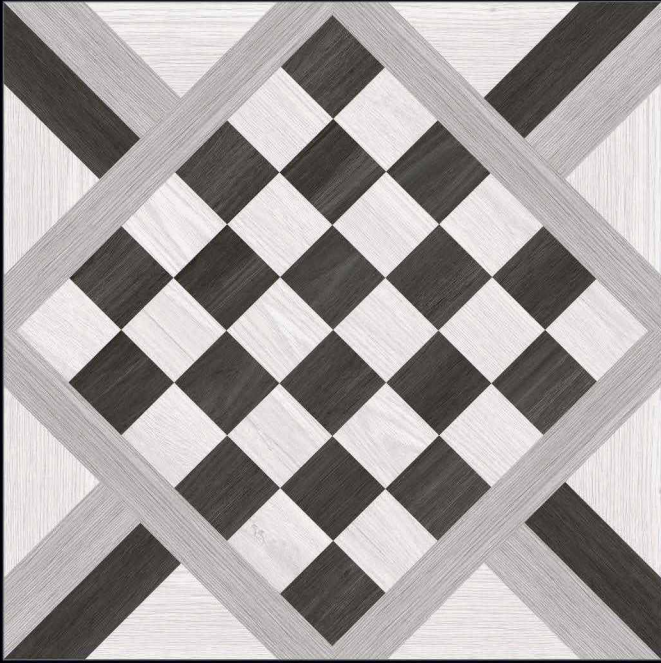

MATT SURFACE

DIGITAL PRINTING

SUITABLE FOR WALL & FLOOR

HD TILES

RECTIFIED

600x600mm.  
Satin Matt Series

1006

600x600mm.  
Satin Matt Series

1007

MATT SURFACE

DIGITAL PRINTING

SUITABLE FOR WALL & FLOOR

HD TILES

RECTIFIED

600x600mm.  
Satin Matt Series

1009