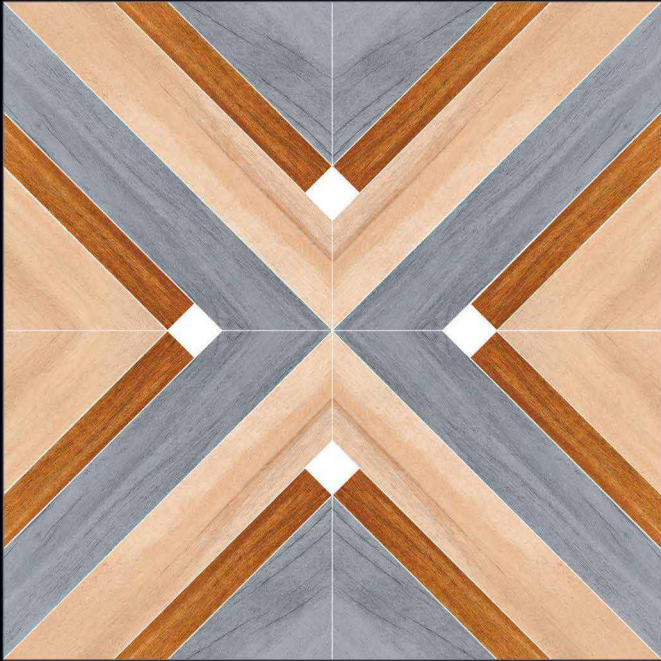

**DIGITAL**  
Porcelain Tiles

**EIGHT  
COLOUR  
TECHNOLOGY**

600x600mm.  
Satin Matt Series

1001

600x600mm.  
Satin Matt Series

1002

600x600mm.  
Satin Matt Series

1003