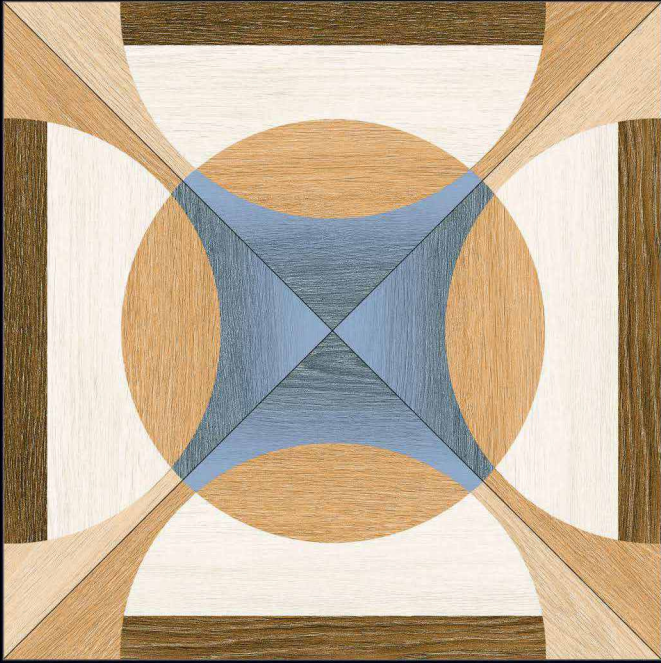

HD HD TILES

RECTIFIED

600x600mm.  
Satin Matt Series

1024

600x600mm.  
Satin Matt Series

1028

600x600mm.  
Satin Matt Series

1030