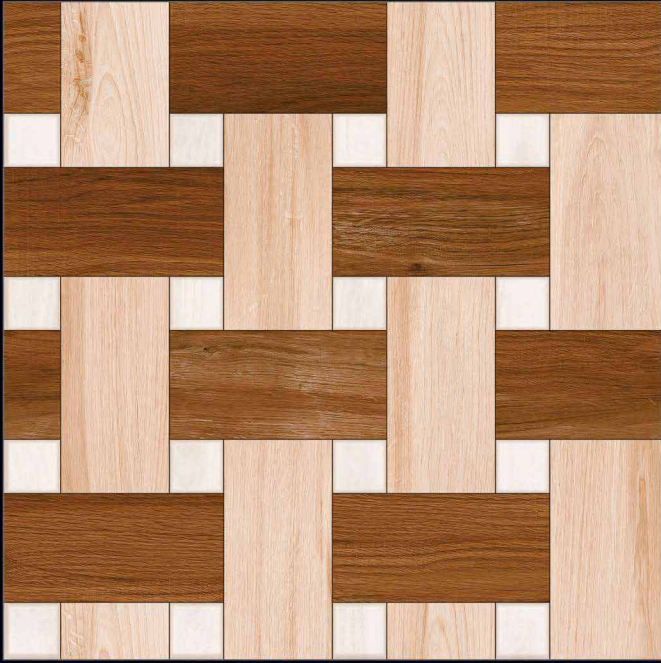

MATT SURFACE

DIGITAL PRINTING

SUITABLE FOR WALL & FLOOR

HD HD TILES

RECTIFIED

600x600mm.  
Satin Matt Series

1010

600x600mm.  
Satin Matt Series