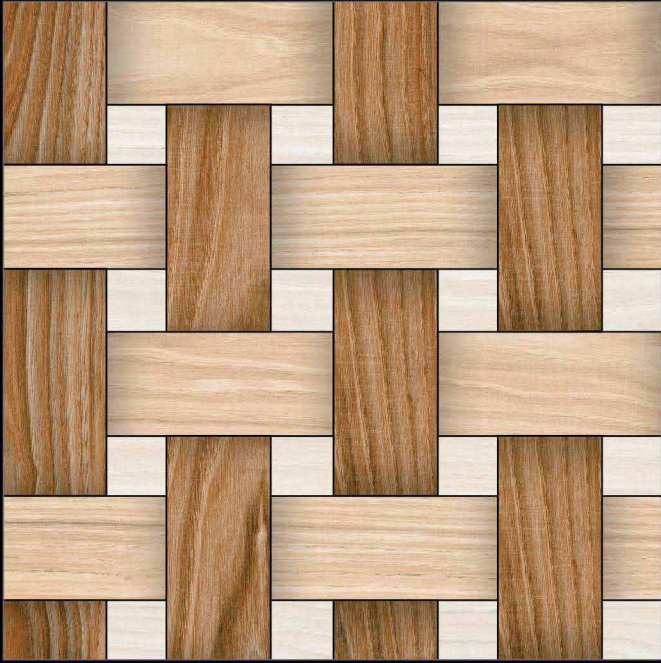

1007

MATT SURFACE

DIGITAL PRINTING

SUITABLE FOR WALL & FLOOR

HD TILES

RECTIFIED

600x600mm.  
Satin Matt Series

1009