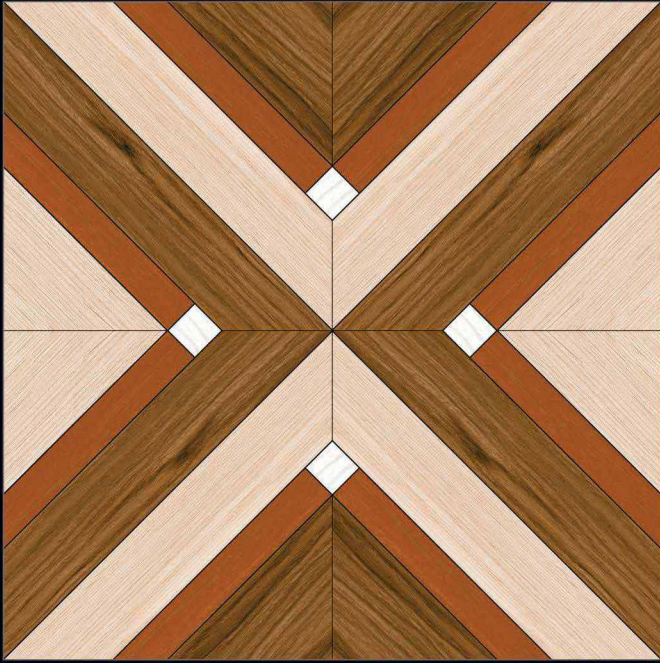

**DIGITAL**  
Porcelain Tiles

**EIGHT  
COLOUR  
TECHNOLOGY**

600x600mm.  
Satin Matt Series

1001

600x600mm.  
Satin Matt Series

1002

600x600mm.  
Satin Matt Series

1003