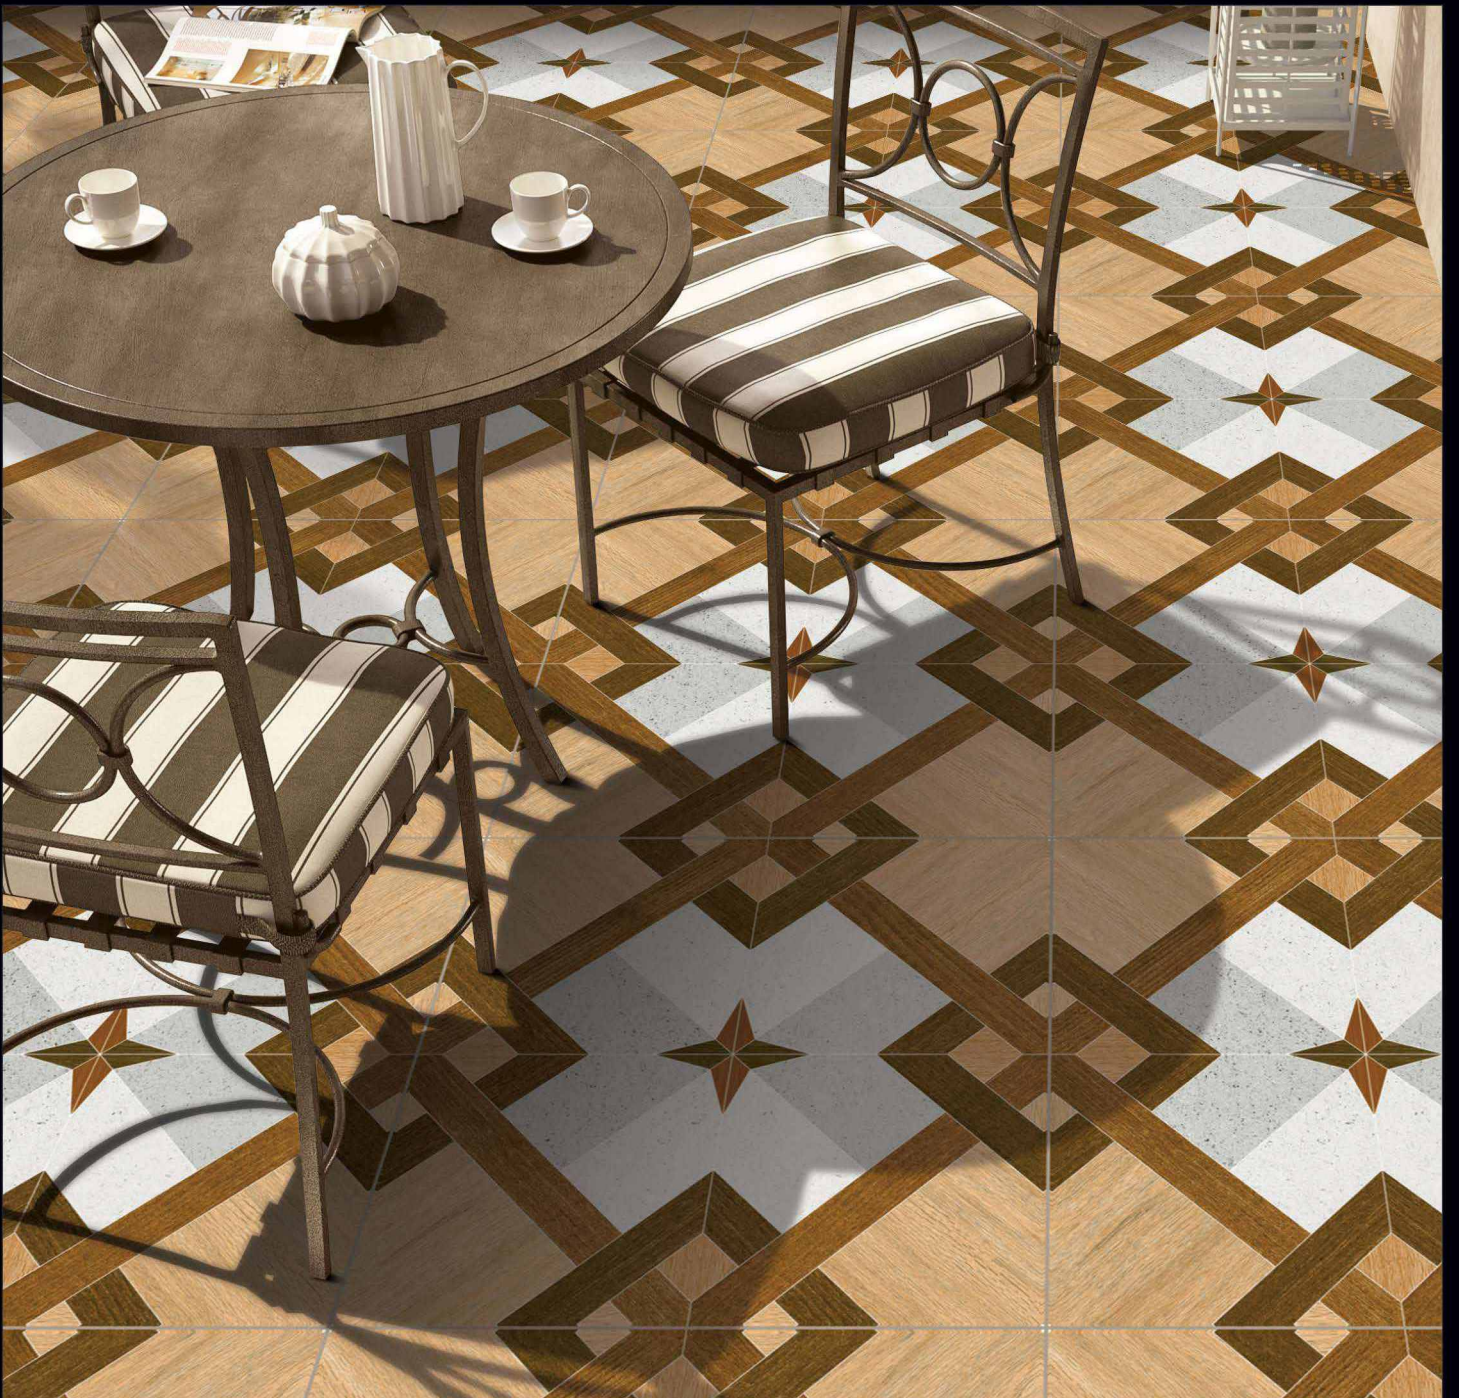

HD HD TILES

RECTIFIED

600x600mm.  
Satin Matt Series

1024

600x600mm.  
Satin Matt Series

1028

600x600mm.  
Satin Matt Series

1030