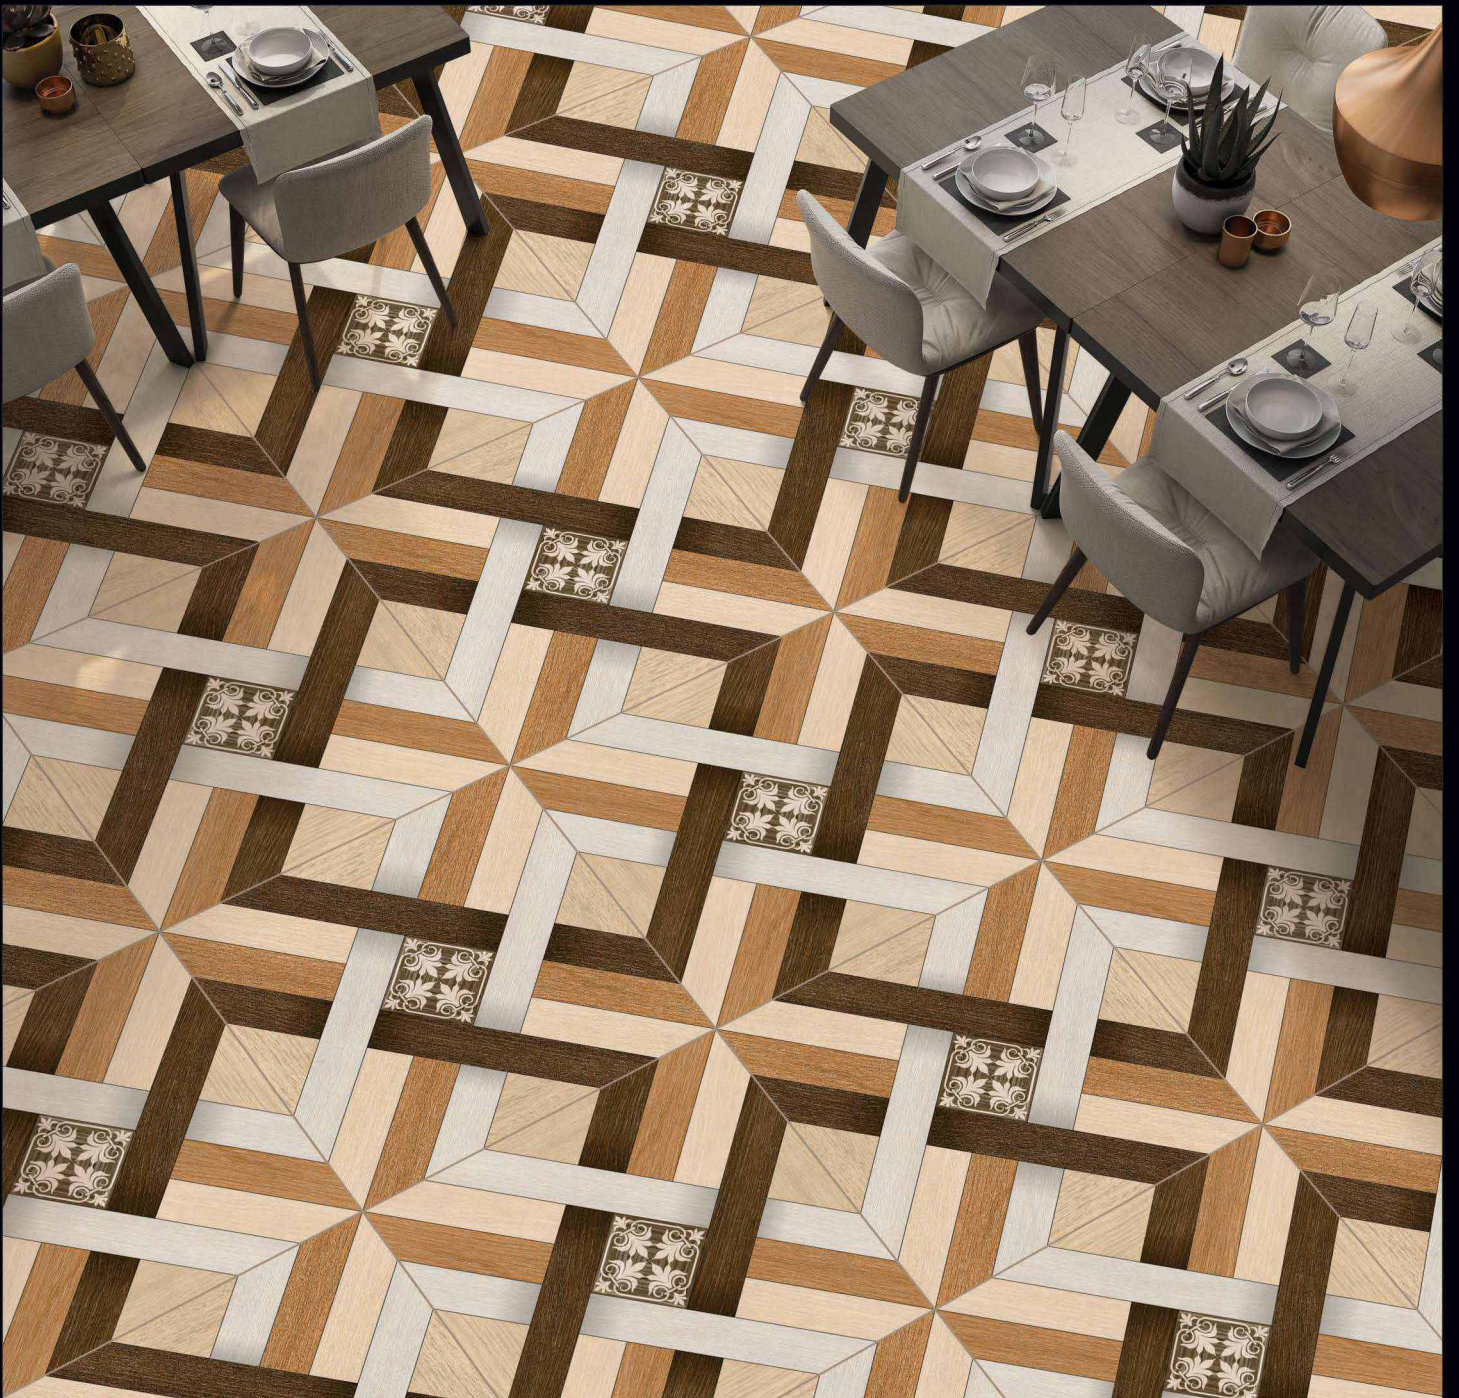

**DIGITAL**  
Porcelain Tiles

**EIGHT  
COLOUR  
TECHNOLOGY**

600x600mm.  
Satin Matt Series

1001

600x600mm.  
Satin Matt Series

1002

600x600mm.  
Satin Matt Series

1003