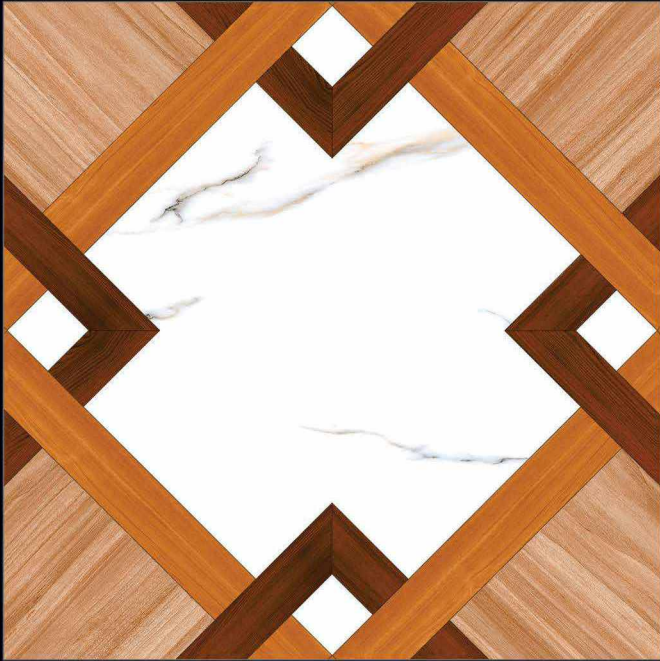

600x600mm.
Satin Matt Series

1006