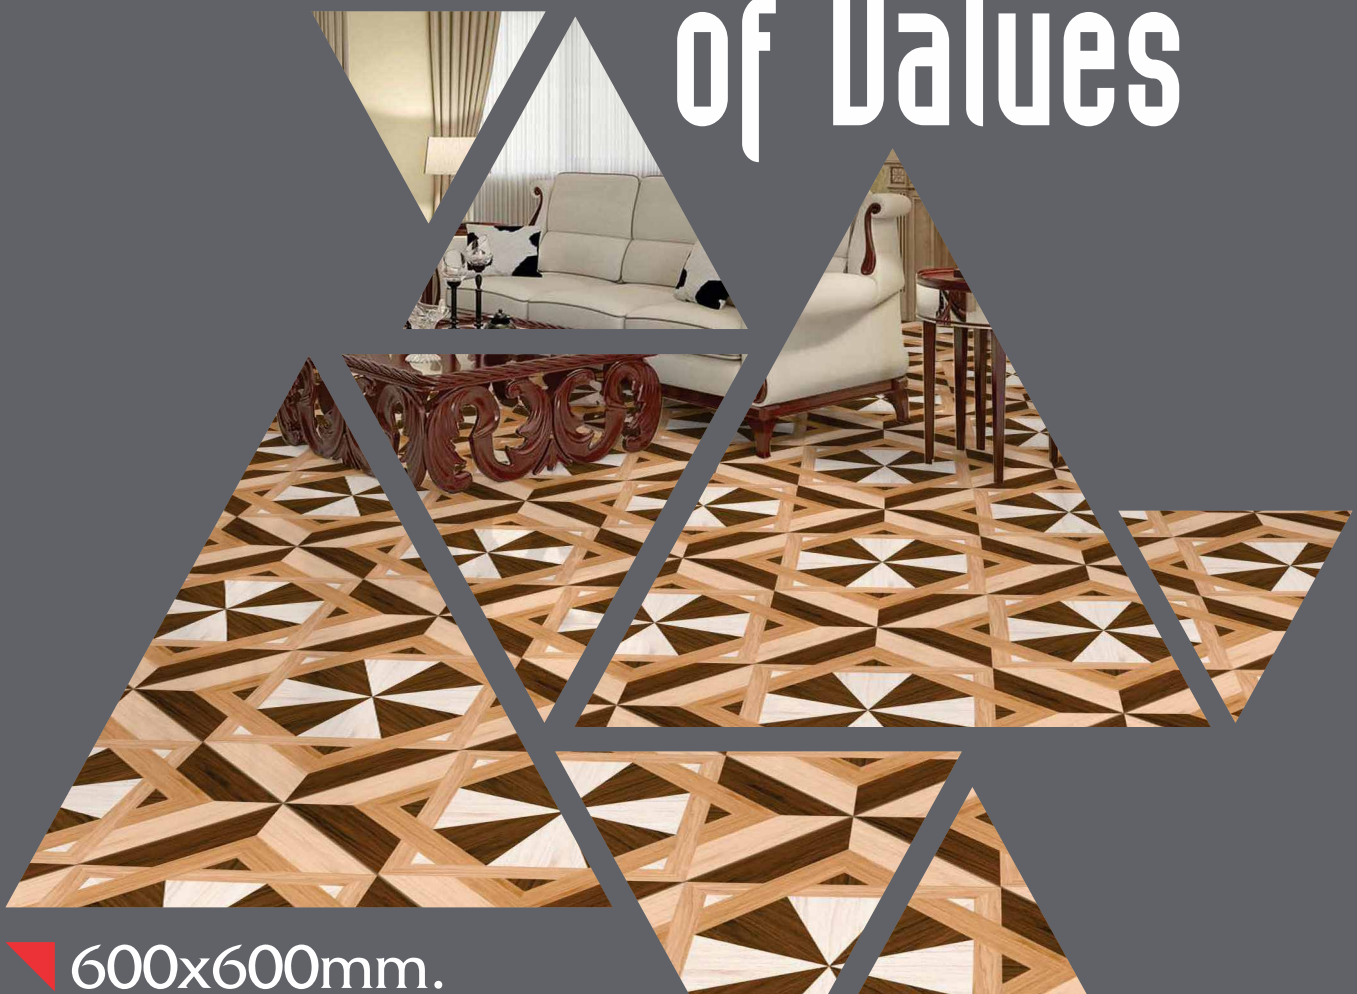

The Peak of Values

600x600mm.
Satin Matt Series

DIGITAL
Porcelain Tiles