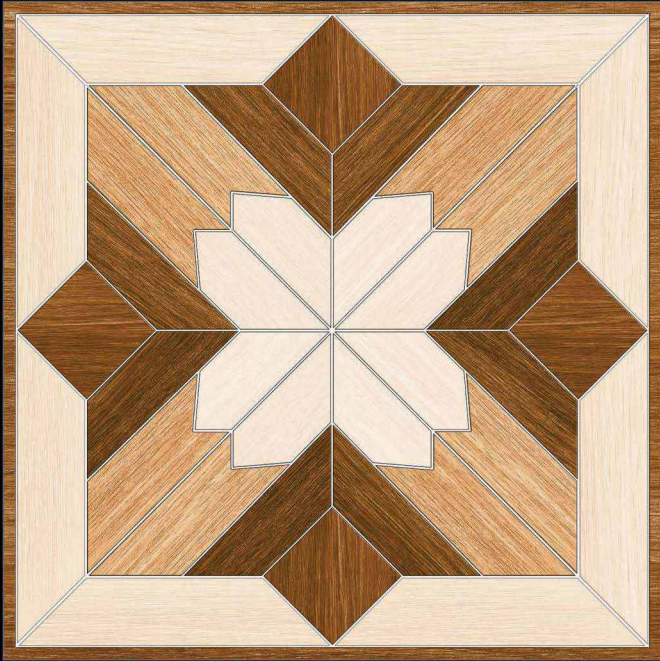

HD HD TILES

RECTIFIED

600x600mm.  
Satin Matt Series

1024

600x600mm.  
Satin Matt Series

1028

600x600mm.  
Satin Matt Series

1030