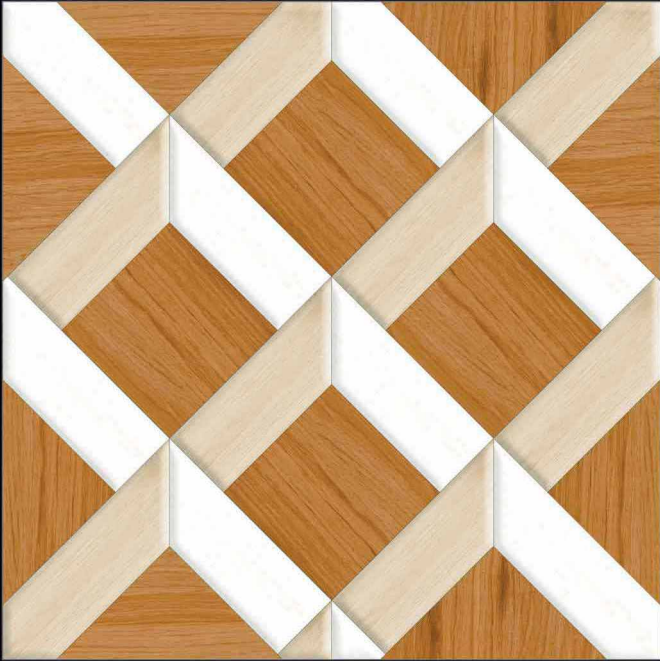

1112

MATT SURFACE

DIGITAL PRINTING

SUITABLE FOR WALL & FLOOR

HD HD TILES

RECTIFIED

600x600mm.  
Satin Matt Series

1114