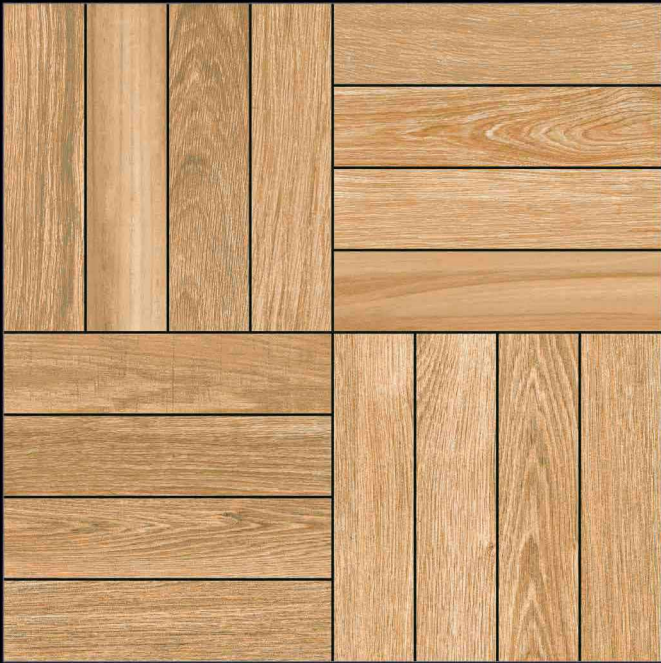

600x600mm.
Satin Matt Series

1071