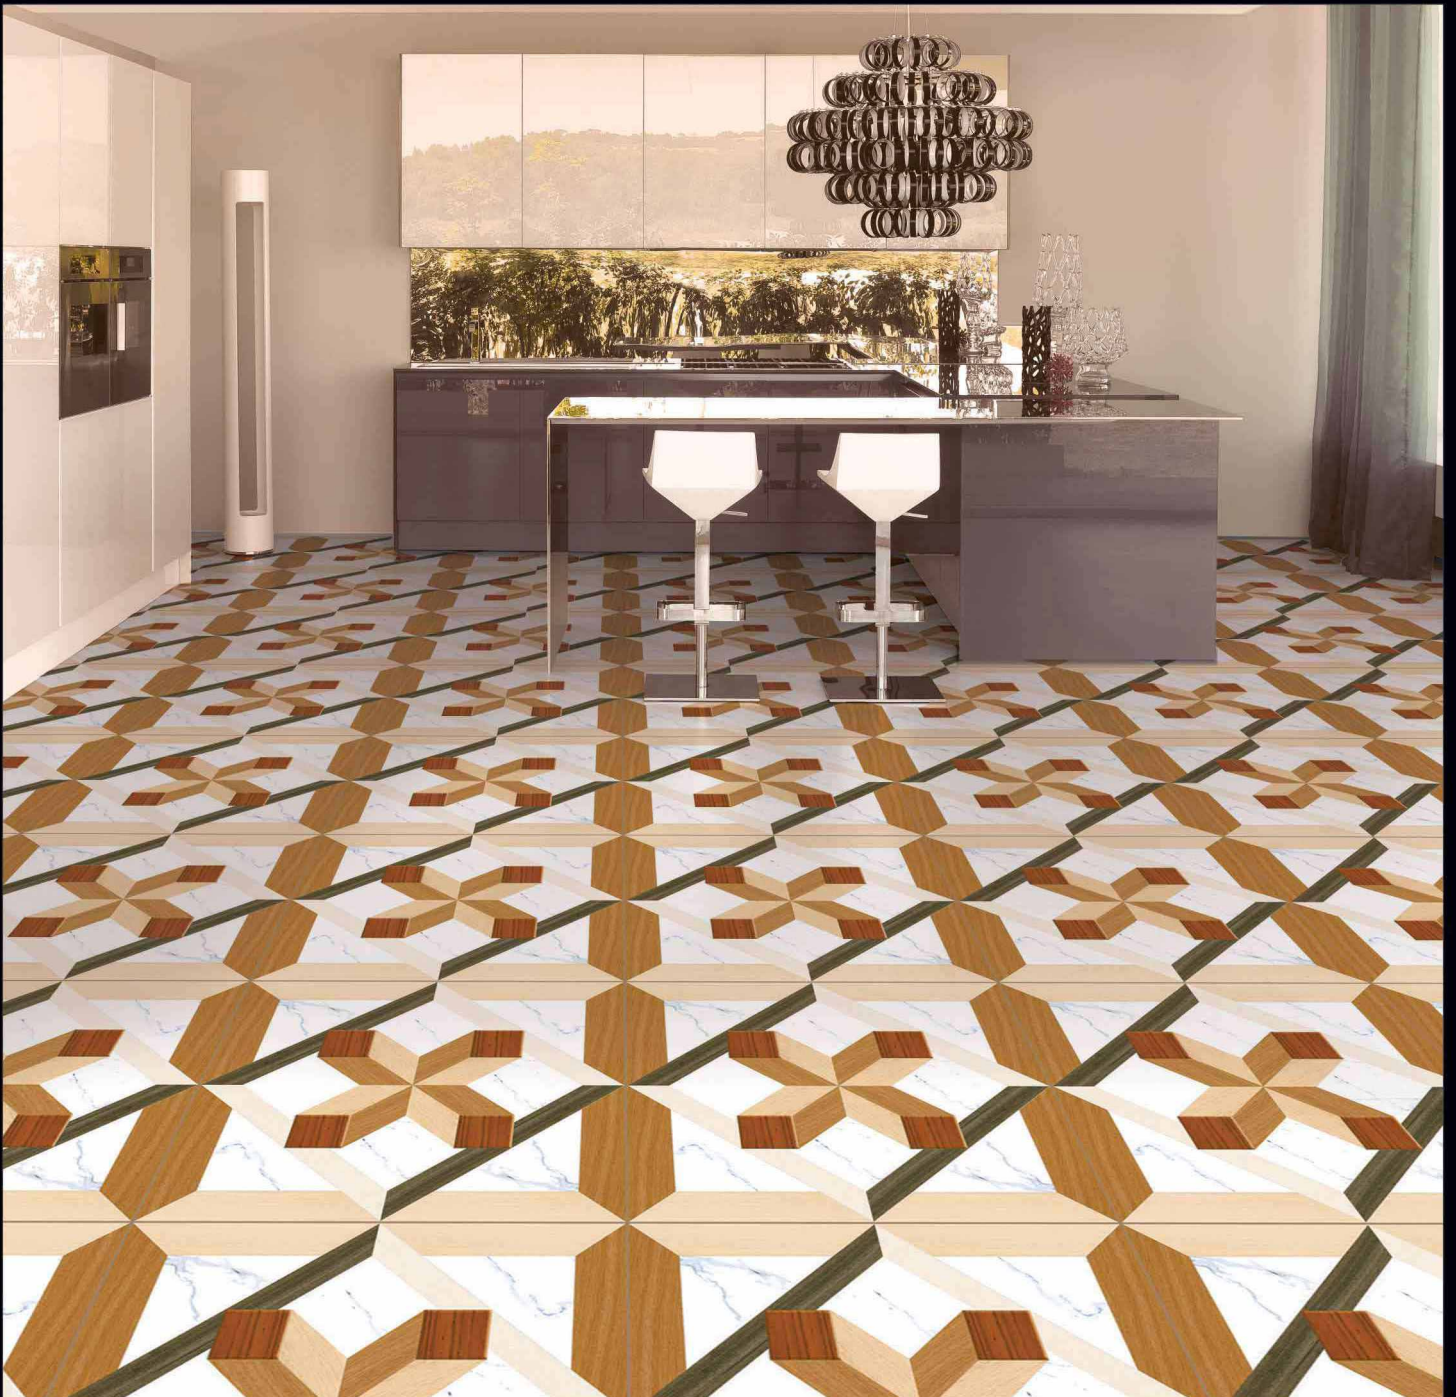

DIGITAL PRINTING

SUITABLE FOR WALL & FLOOR

HD HD TILES

RECTIFIED

600x600mm.  
Satin Matt Series

1107

600x600mm.  
Satin Matt Series

1108