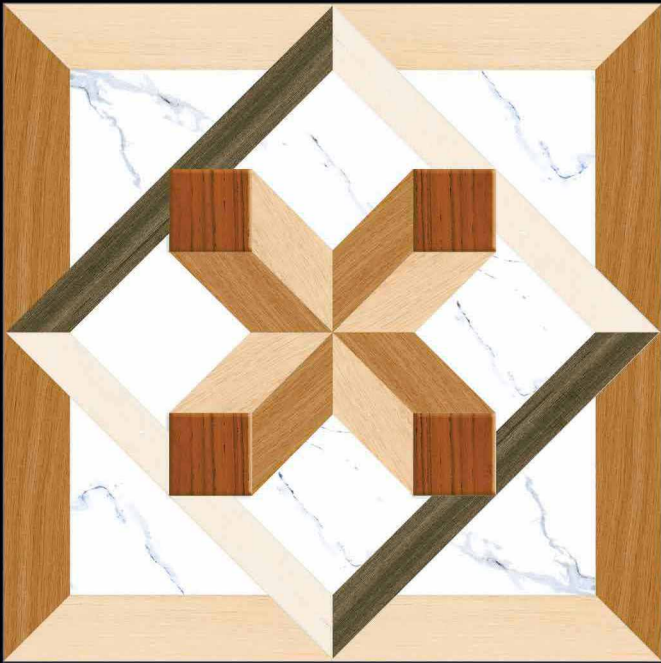

DIGITAL PRINTING

SUITABLE FOR WALL & FLOOR

HD HD TILES

RECTIFIED

600x600mm.  
Satin Matt Series

1107

600x600mm.  
Satin Matt Series

1108