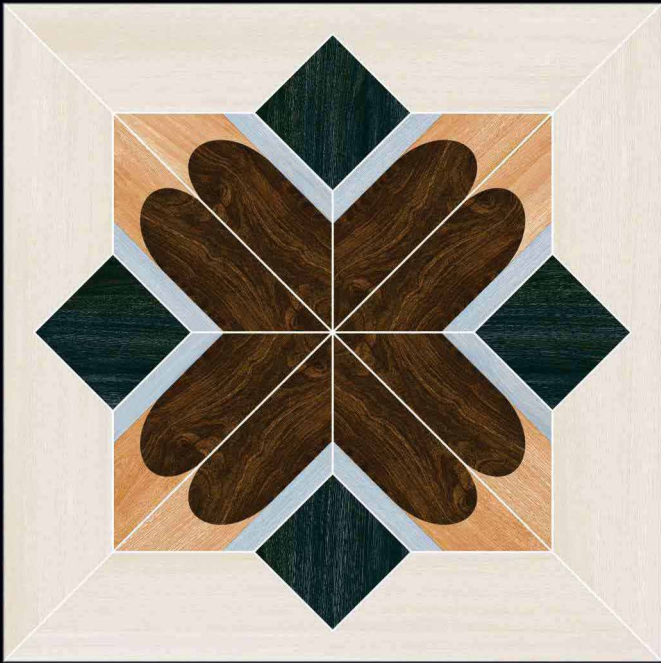

SUITABLE FOR WALL & FLOOR

HD HD TILES

RECTIFIED

600x600mm.  
Satin Matt Series

1083

600x600mm.  
Satin Matt Series

1085

MATT SURFACE