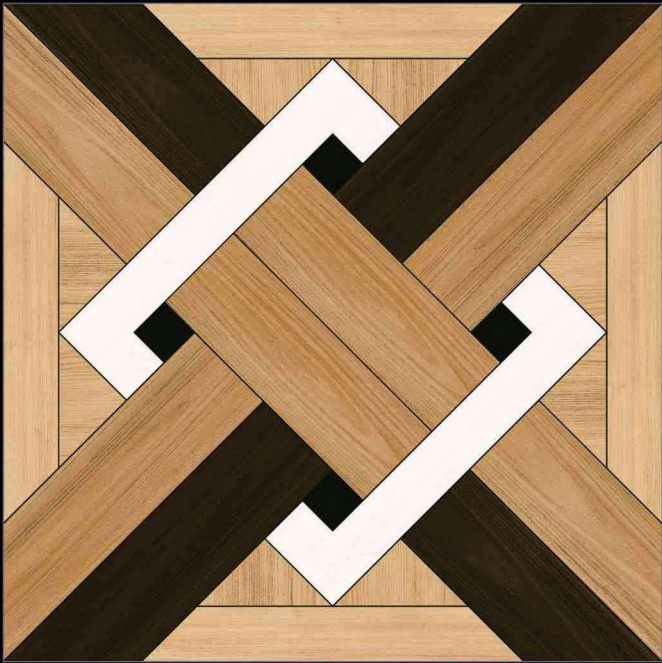

600x600mm.
Satin Matt Series

1077