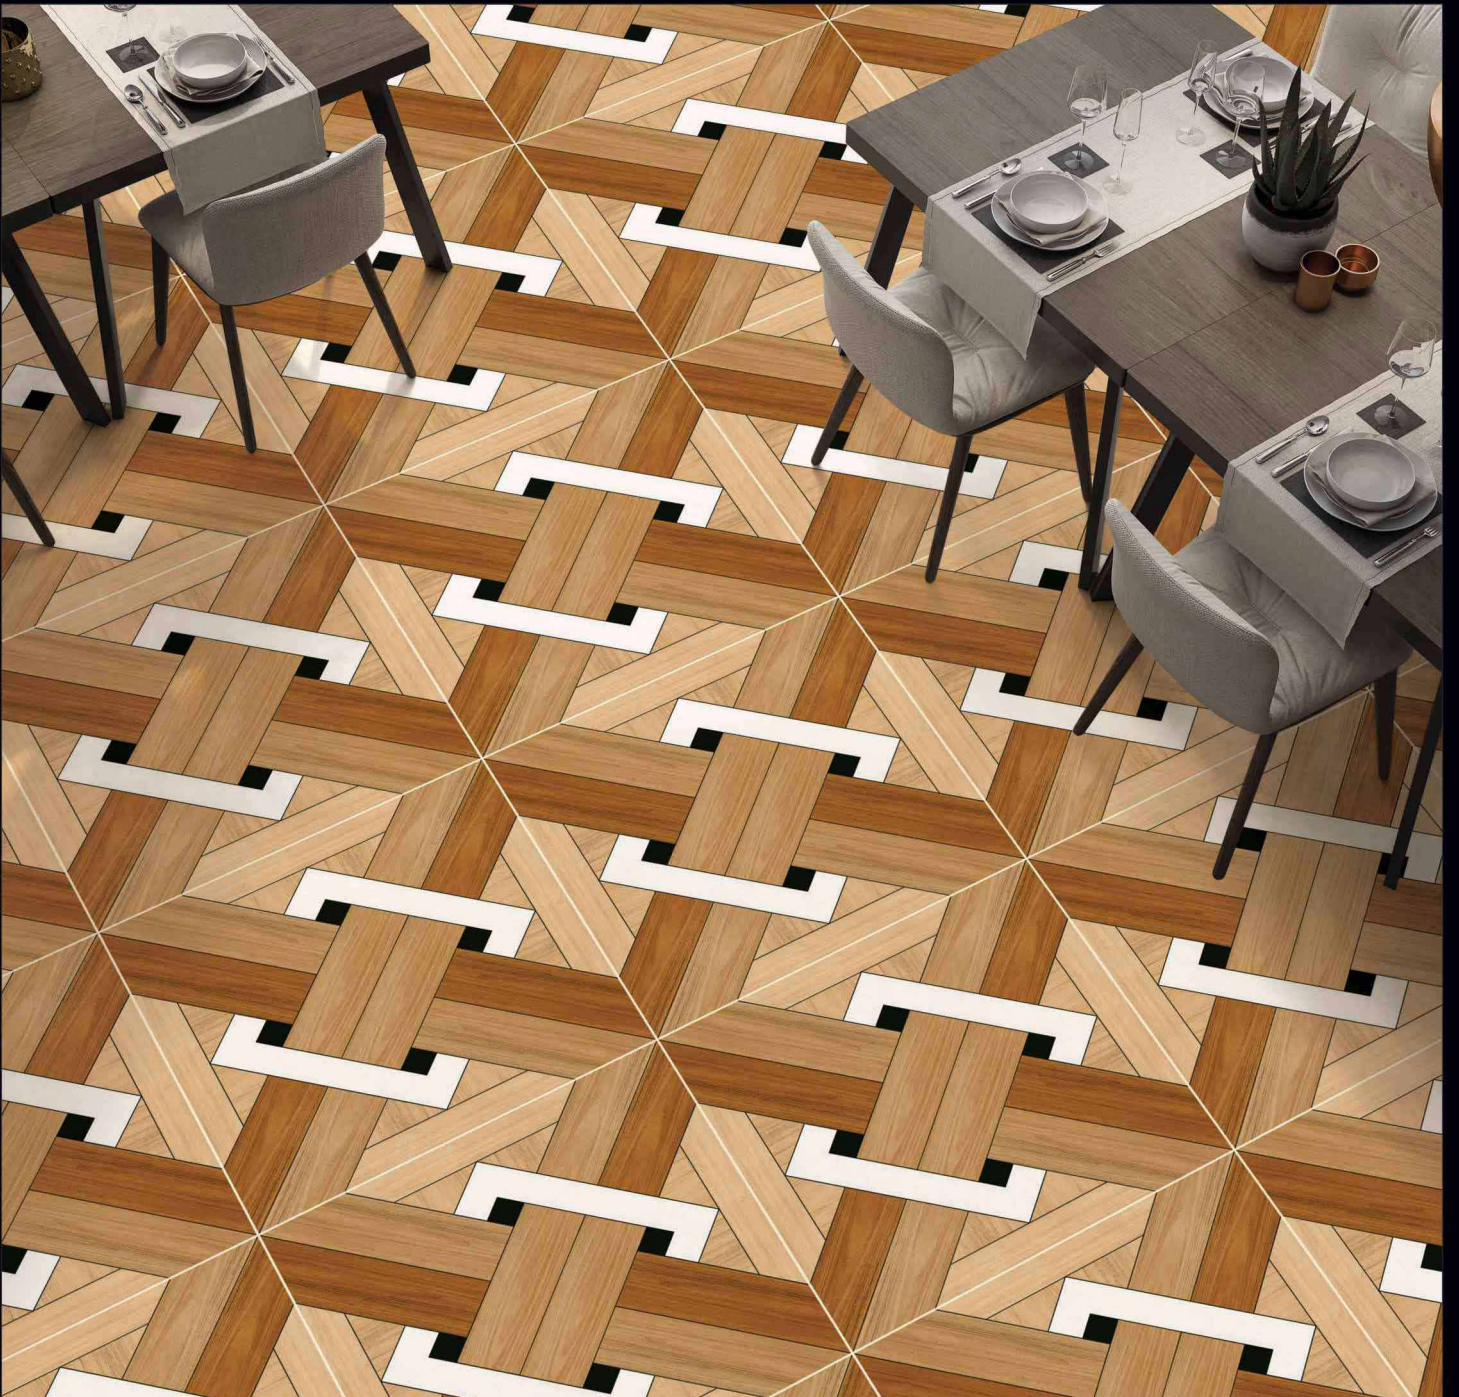

MATT SURFACE

DIGITAL PRINTING

SUITABLE FOR WALL & FLOOR

HD TILES

RECTIFIED