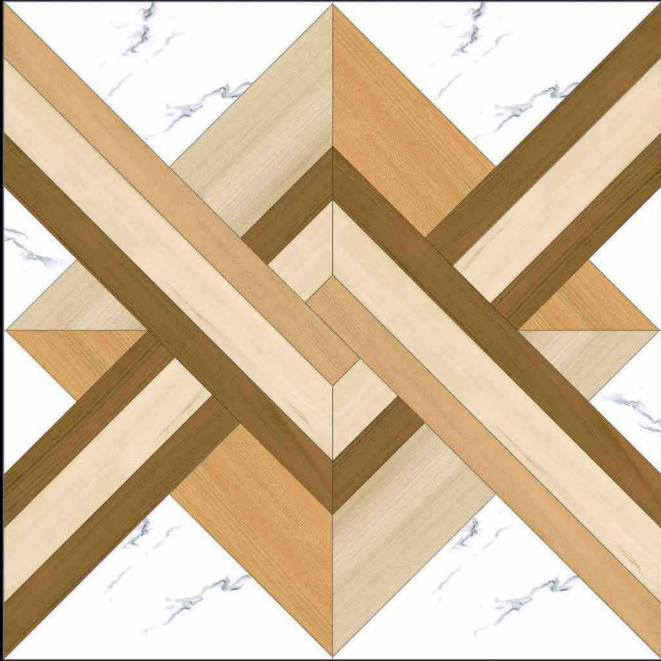

600x600mm.
Satin Matt Series

1107