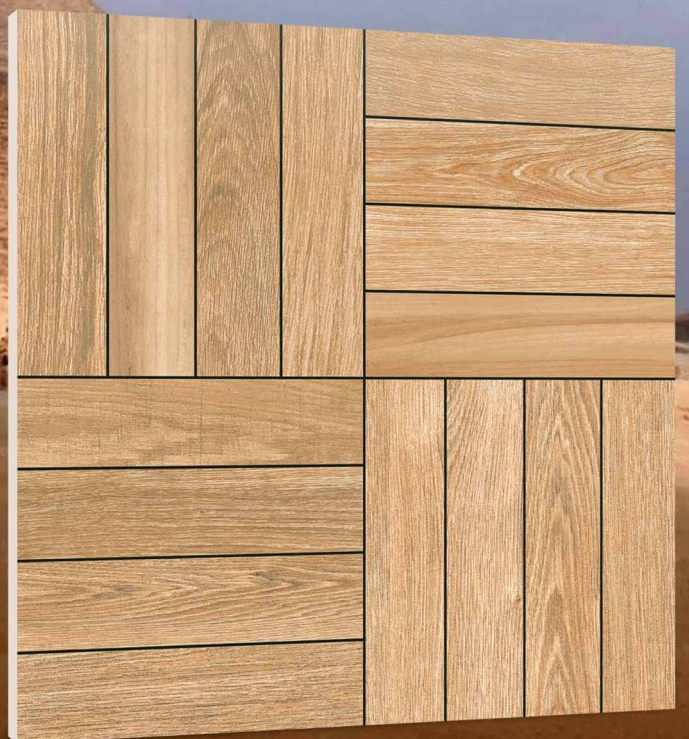

COLOR STUDIO

For the first time, Porcelain Tiles opens the doors to colour, refined and soft hues inspired by natural elements, and which at the same time perfectly fit in with other materials in the range.

Naturally desaturated, Many colours in the collection create a true colour system that lets you coordinate shades in different ways, as the warm and cold nuances complement each other perfectly, without looking forced. The textured and matt surface also comes to life in the light, with a soft glow that livens the material, making it unique and unconventional.

DIGITAL
Porcelain Tiles

**EIGHT
COLOUR
TECHNOLOGY**