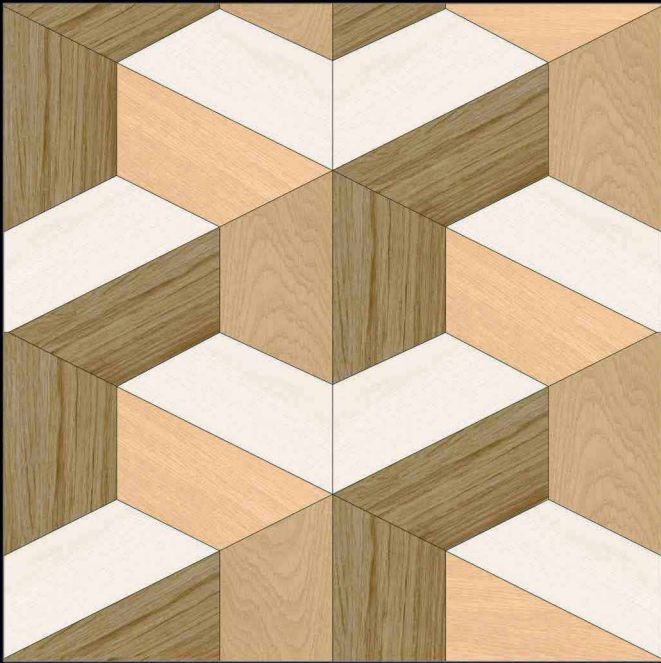

600x600mm.
Satin Matt Series

1103