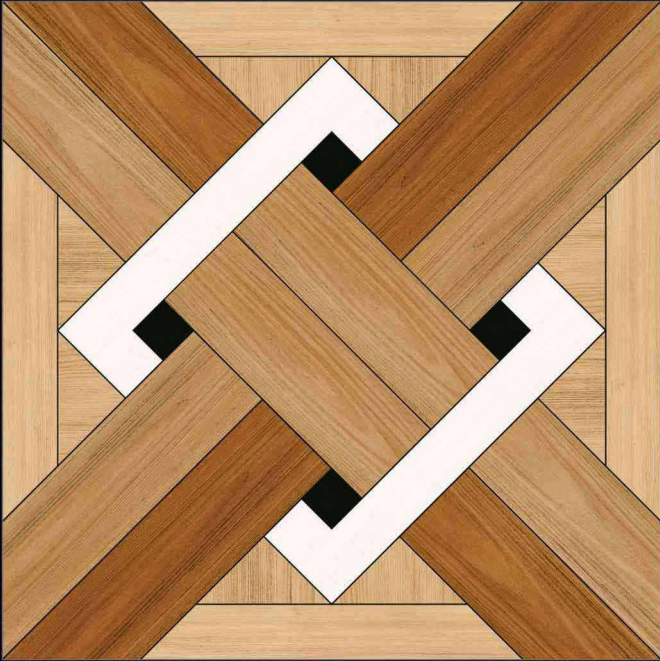

RECTIFIED

600x600mm.  
Satin Matt Series

1068

MATT SURFACE

DIGITAL PRINTING

SUITABLE FOR WALL & FLOOR

HD HD TILES

RECTIFIED