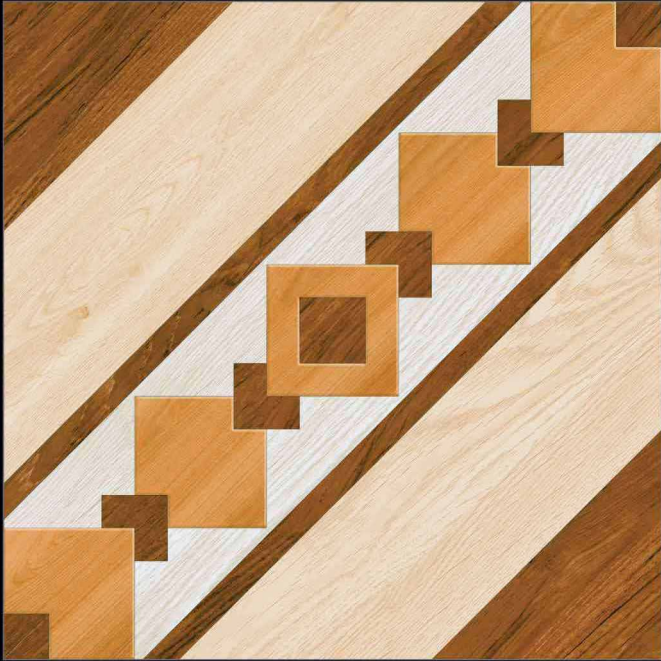

600x600mm.
Satin Matt Series

1082