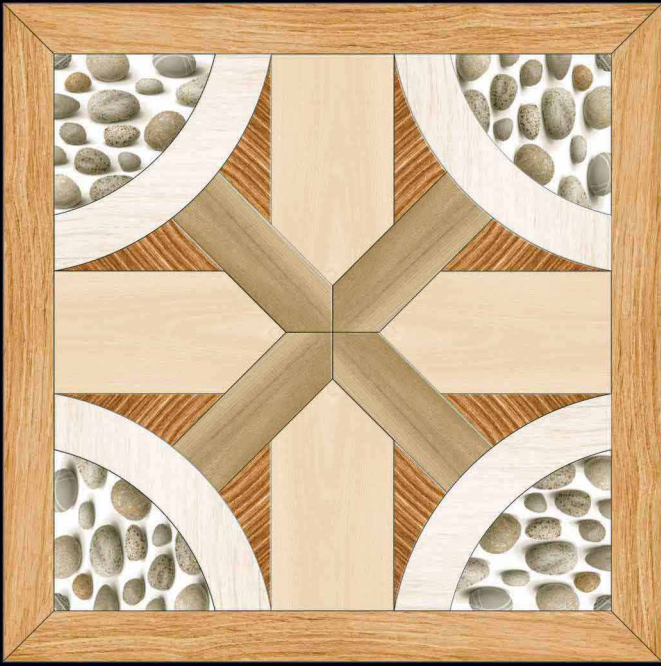

1098

600x600mm.  
Satin Matt Series

1099

600x600mm.  
Satin Matt Series

1100

MATT SURFACE

DIGITAL PRINTING

SUITABLE FOR WALL & FLOOR