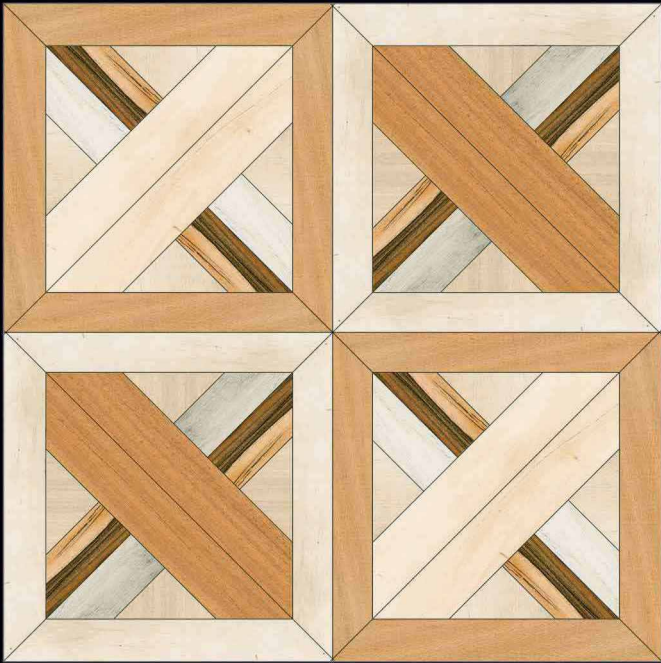

HD HD TILES

RECTIFIED

600x600mm.  
Satin Matt Series

1103

600x600mm.  
Satin Matt Series

1104

600x600mm.  
Satin Matt Series

1105