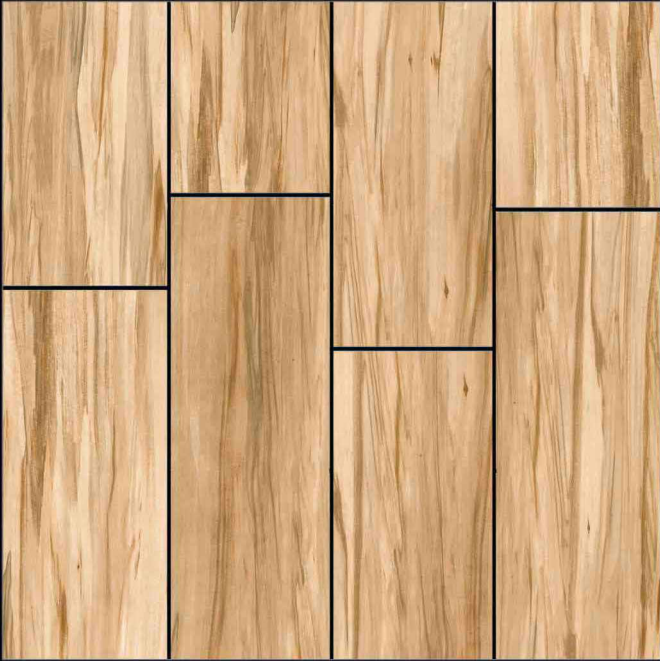

DIGITAL PRINTING

SUITABLE FOR WALL & FLOOR

HD HD TILES

RECTIFIED

600x600mm.  
Satin Matt Series

1086

600x600mm.  
Satin Matt Series

1087