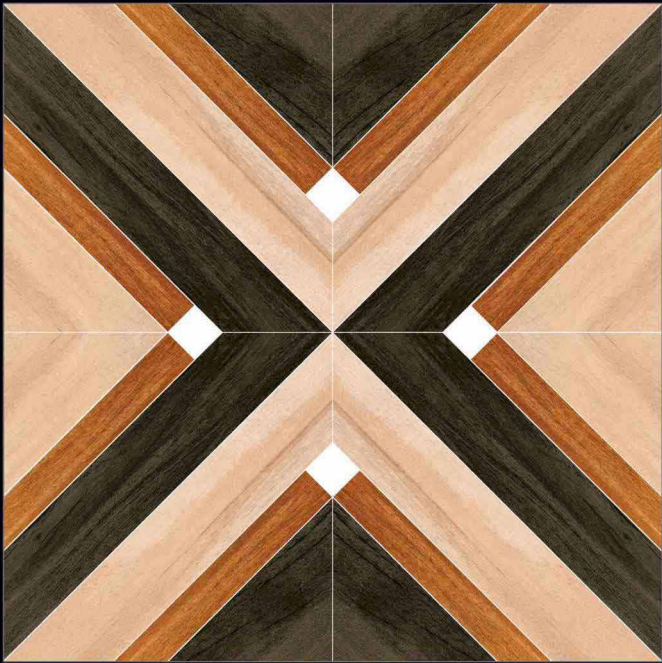

DIGITAL PRINTING

SUITABLE FOR WALL & FLOOR

HD TILES

RECTIFIED

600x600mm.  
Satin Matt Series

1075

600x600mm.  
Satin Matt Series

1076