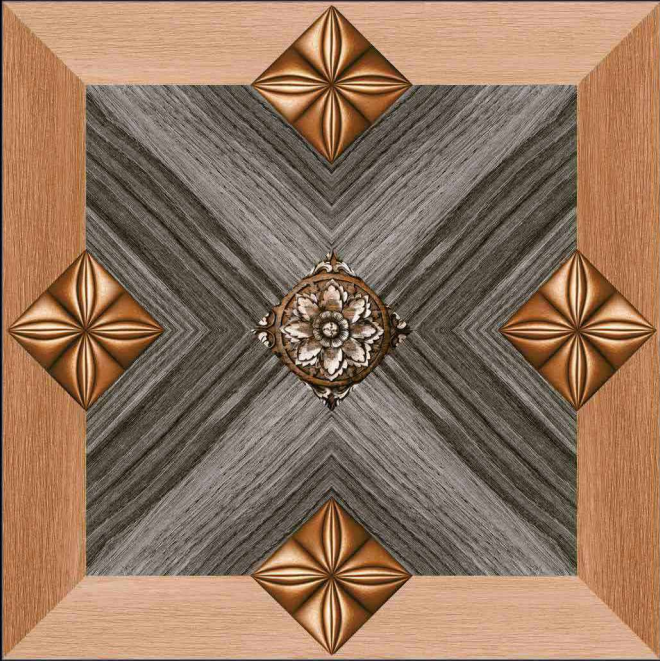

**DIGITAL**  
Porcelain Tiles

**EIGHT  
COLOUR  
TECHNOLOGY**

600x600mm.  
Satin Matt Series

1058

600x600mm.  
Satin Matt Series

1059

600x600mm.  
Satin Matt Series

1060