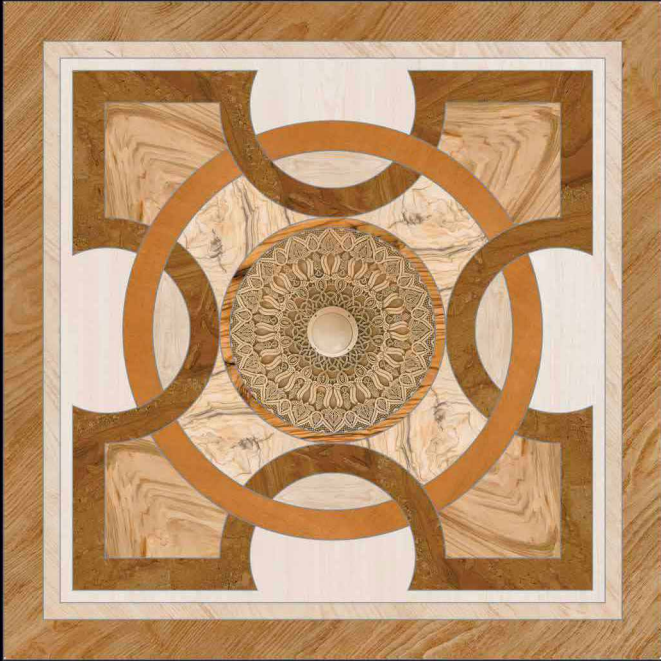

600x600mm.
Satin Matt Series

1086