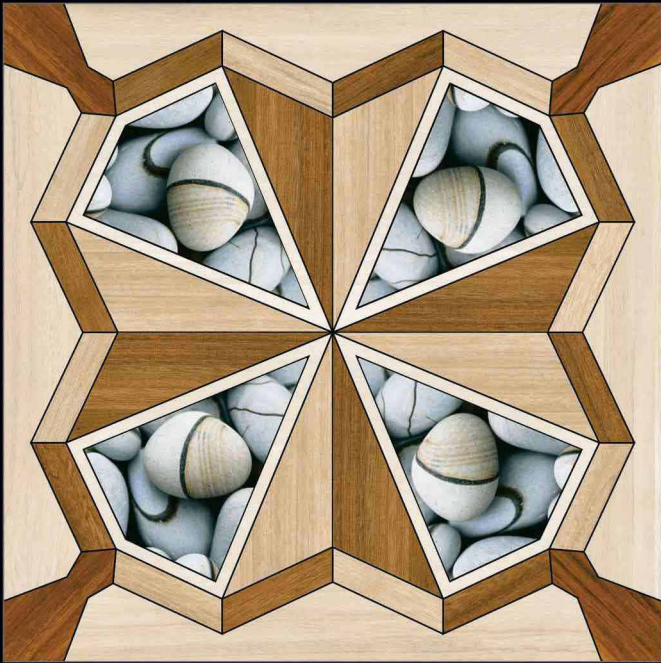

600x600mm.
Satin Matt Series

1078