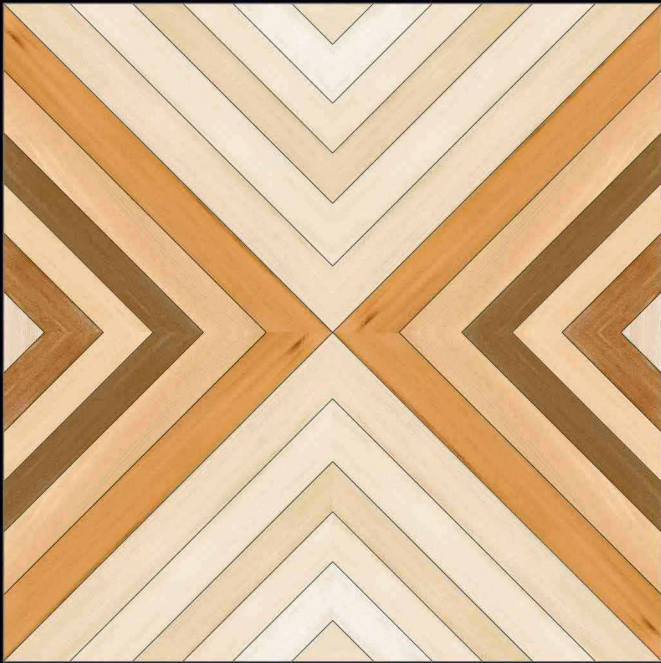

MATT SURFACE

DIGITAL PRINTING

SUITABLE FOR WALL & FLOOR

HD HD TILES

RECTIFIED

600x600mm.  
Satin Matt Series

1110

600x600mm.  
Satin Matt Series