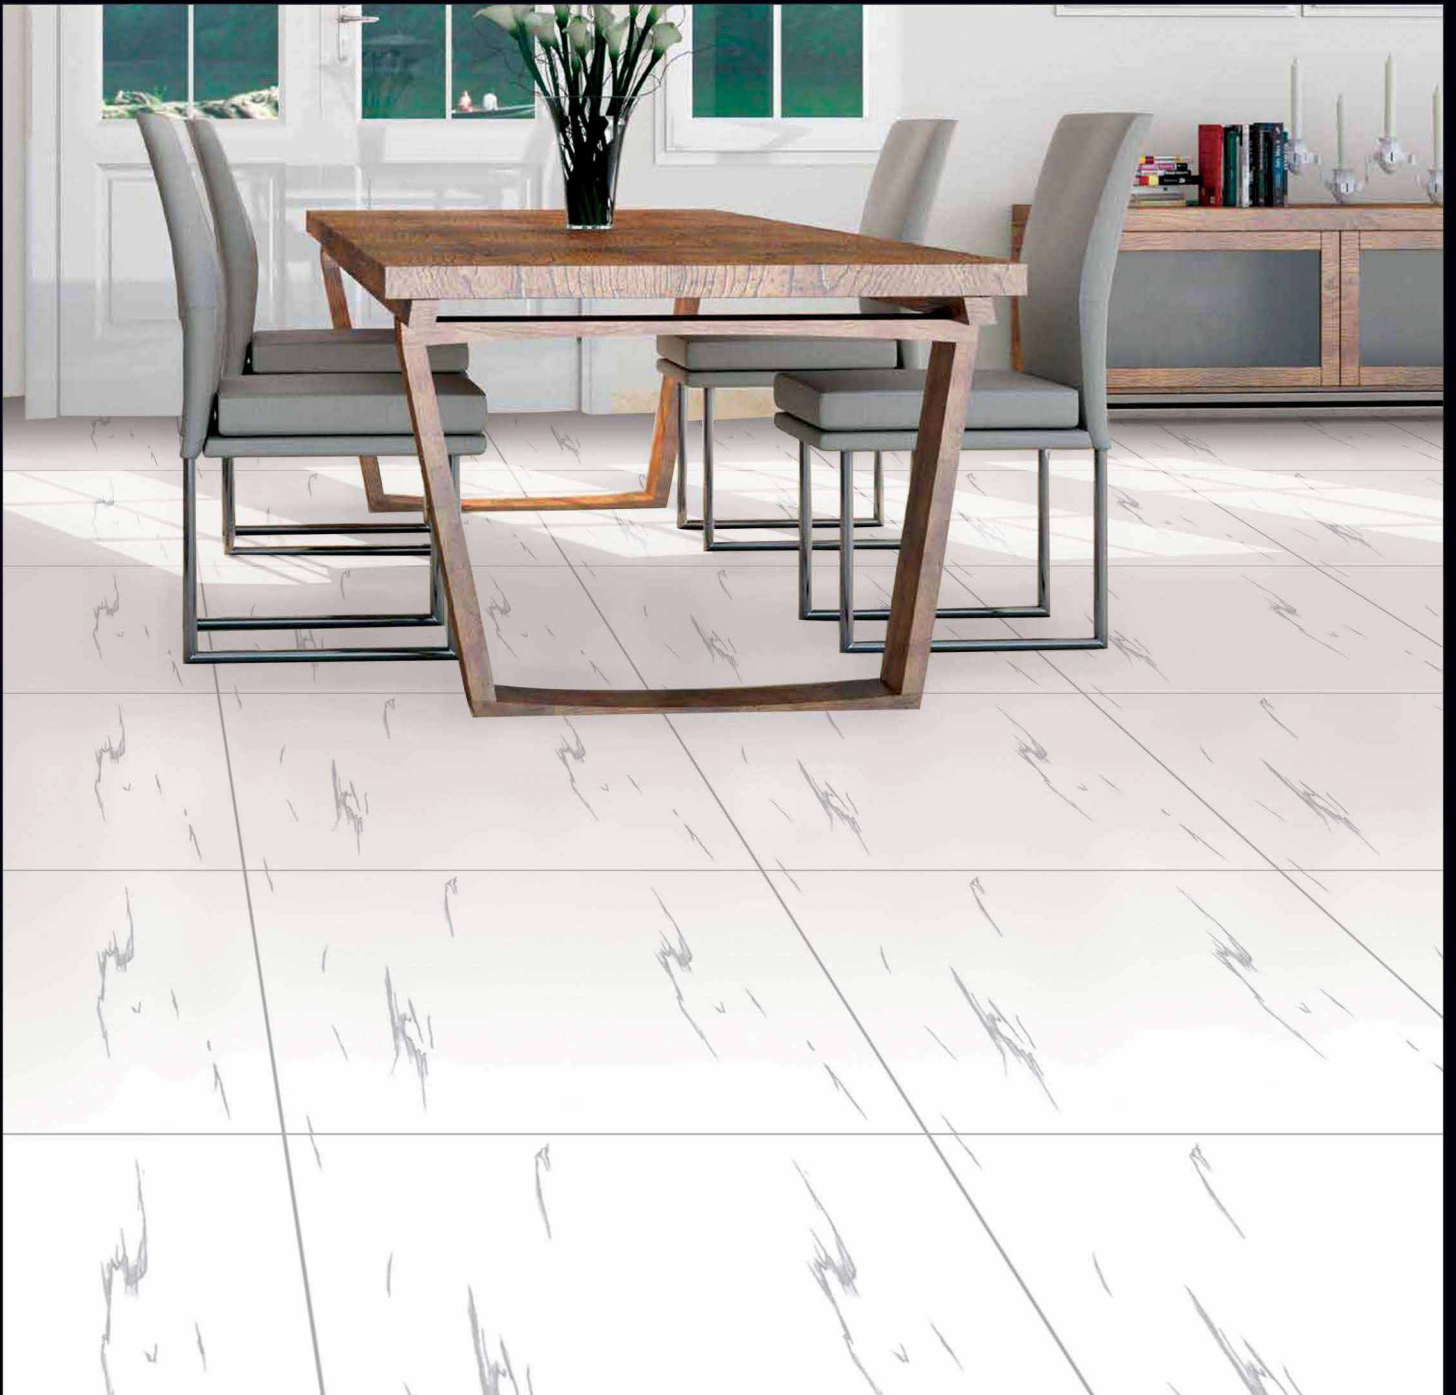

600x600mm.
Satin Matt Series

1119