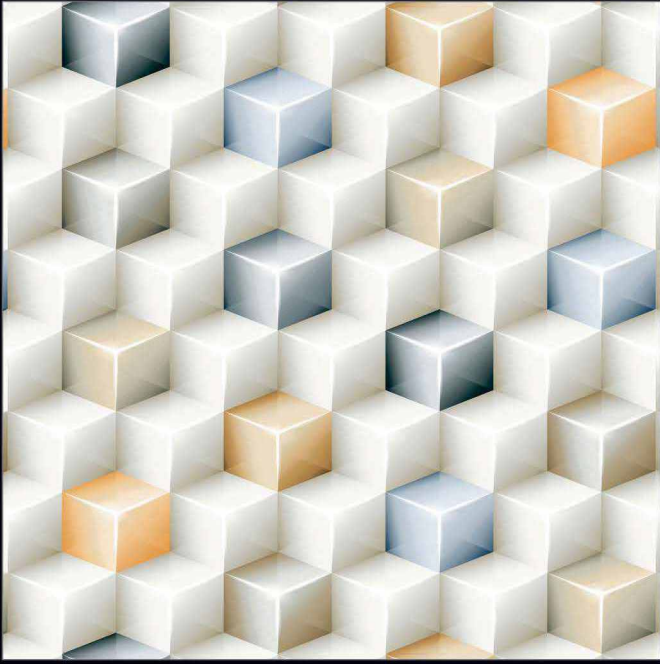

600x600mm.
Satin Matt Series

1117