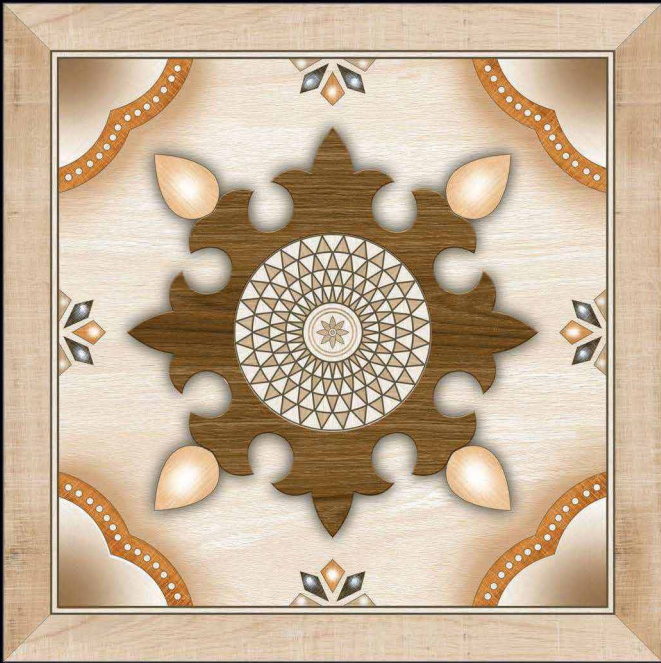

600x600mm.
Satin Matt Series

1158