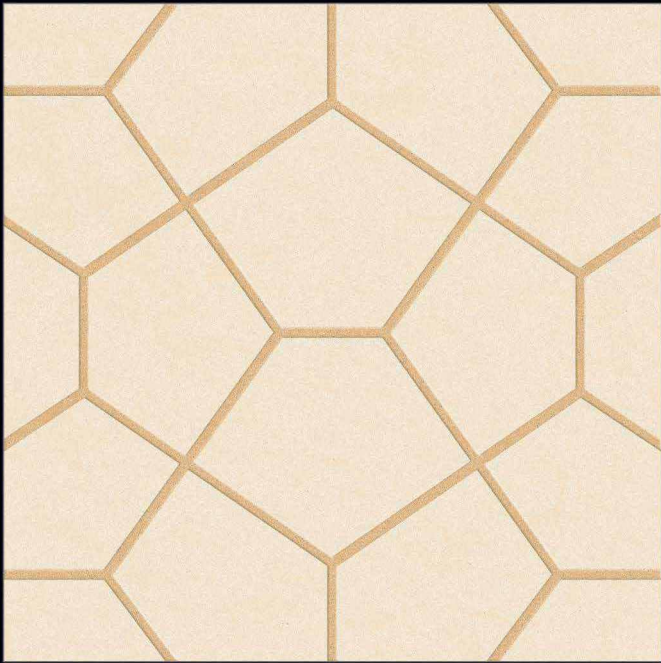

RECTIFIED

600x600mm.
Satin Matt Series

1117

MATT SURFACE

DIGITAL PRINTING

SUITABLE FOR WALL & FLOOR

HD HD TILES

RECTIFIED