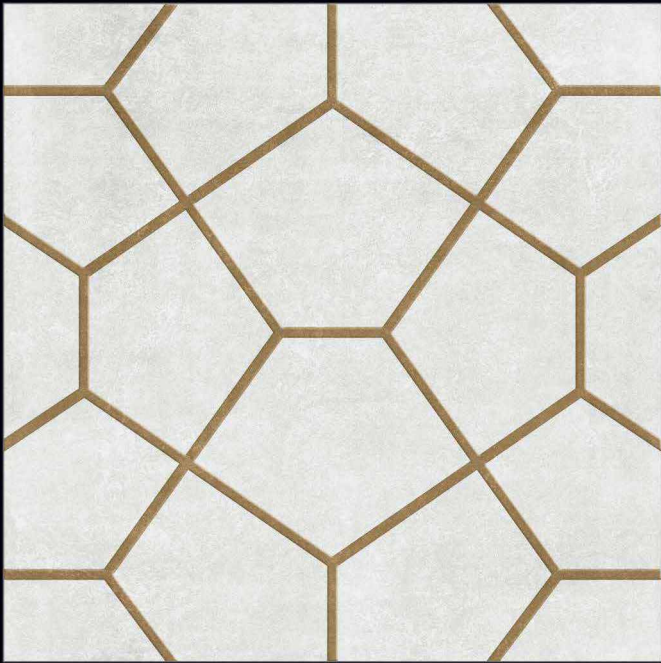

600x600mm.
Satin Matt Series

1116