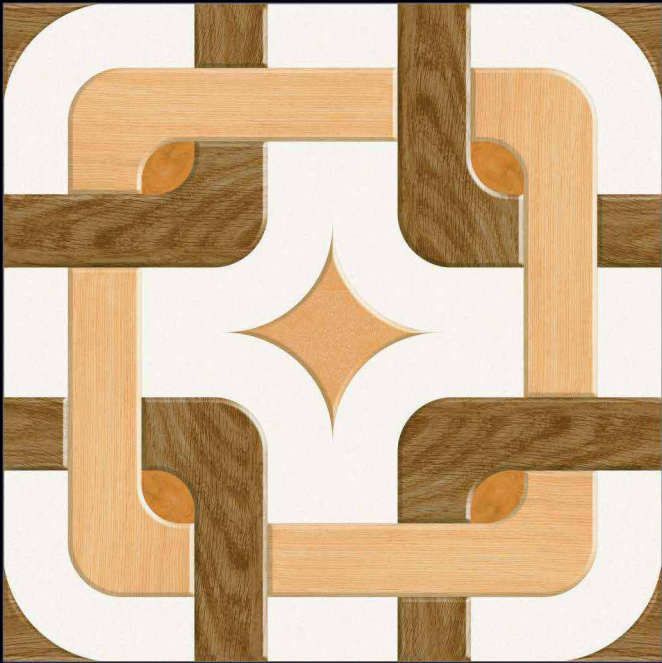

600x600mm.
Satin Matt Series

1120