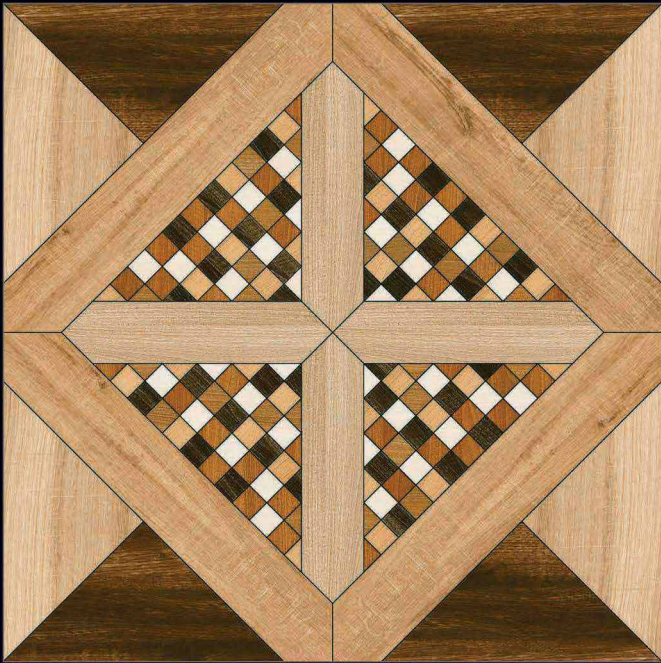

600x600mm.
Satin Matt Series

1139