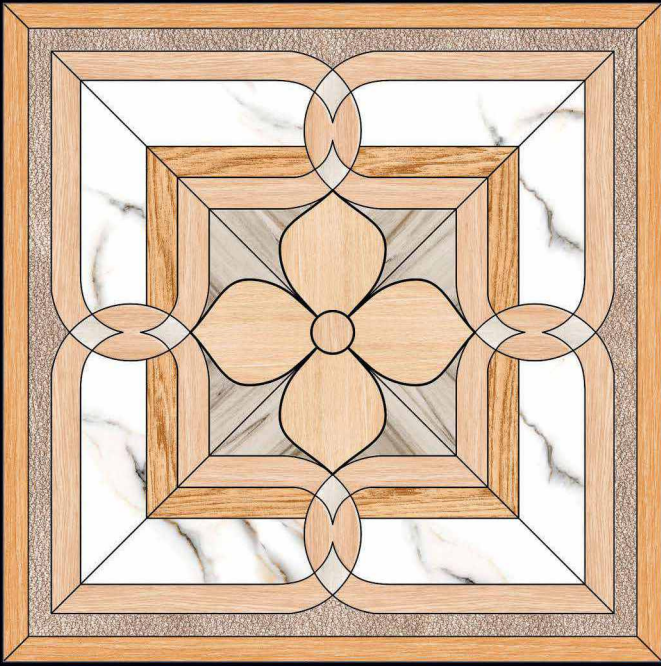

HD HD TILES

RECTIFIED

600x600mm.
Satin Matt Series

1159

600x600mm.
Satin Matt Series

1160

600x600mm.
Satin Matt Series

1161