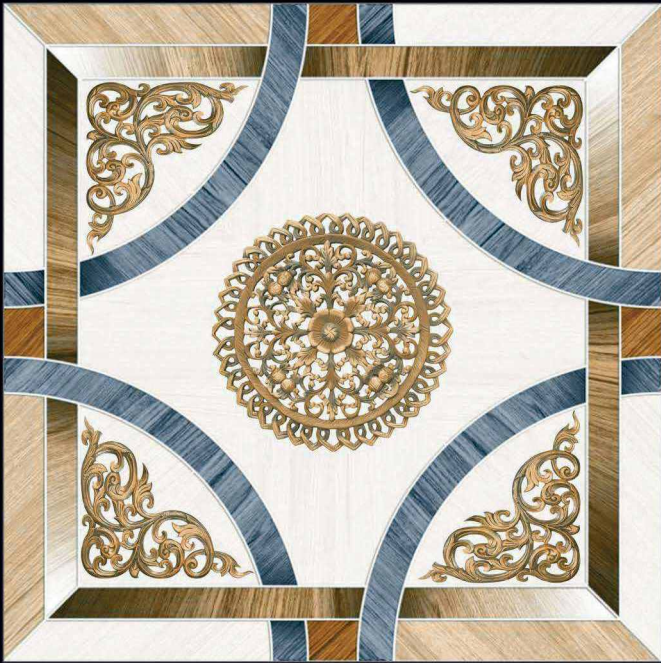

600x600mm.
Satin Matt Series

1151