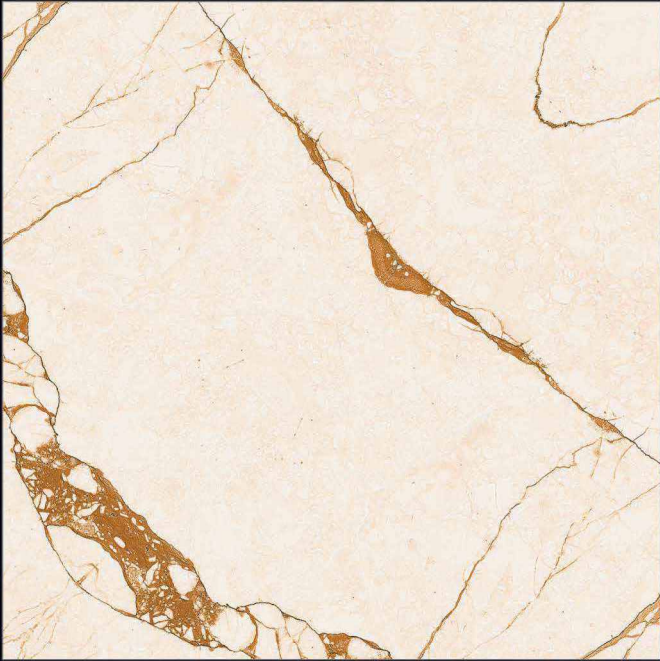

1123

MATT SURFACE

DIGITAL PRINTING

SUITABLE FOR WALL & FLOOR

HD HD TILES

RECTIFIED

600x600mm.
Satin Matt Series

1124