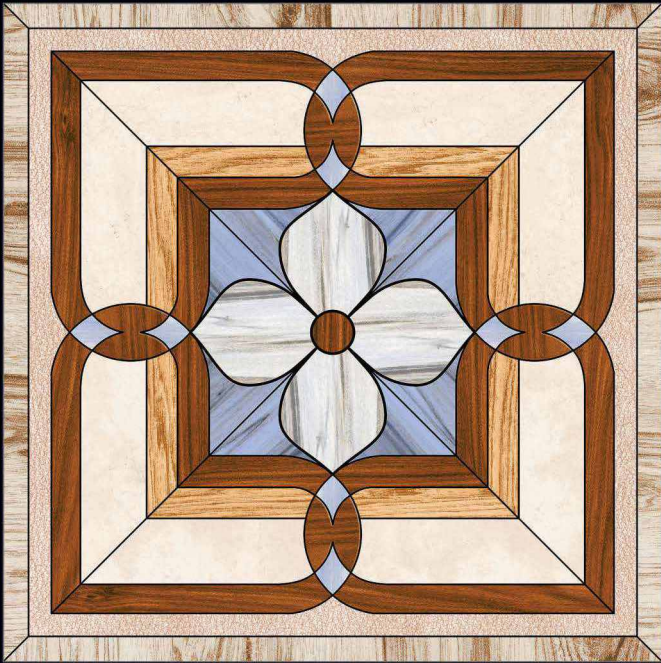

HD HD TILES

RECTIFIED

600x600mm.
Satin Matt Series

1159

600x600mm.
Satin Matt Series

1160

600x600mm.
Satin Matt Series

1161