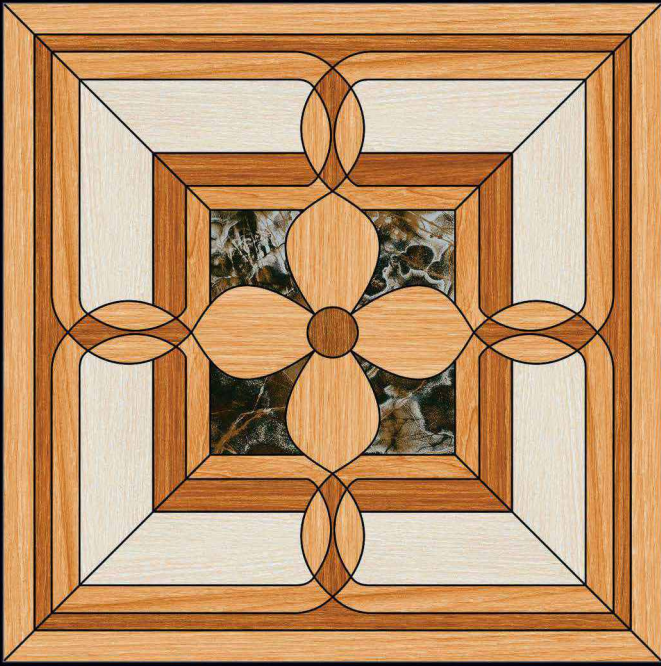

600x600mm.
Satin Matt Series

1147