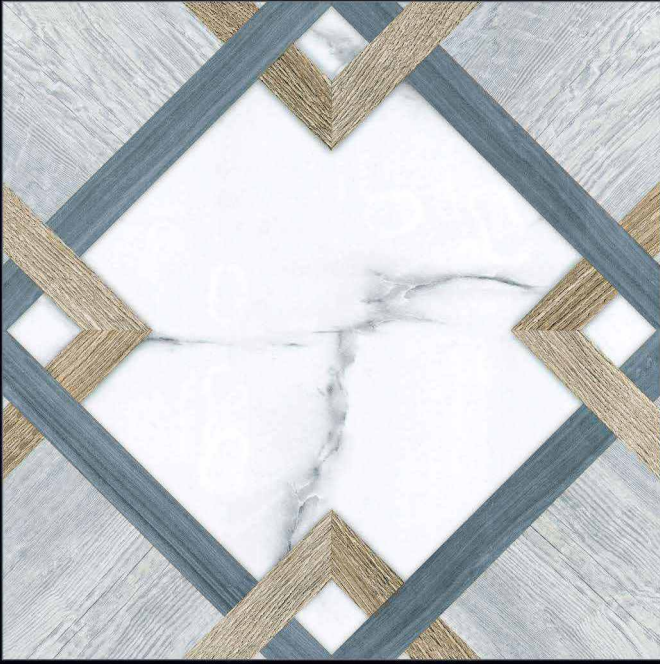

600x600mm.
Satin Matt Series

1134