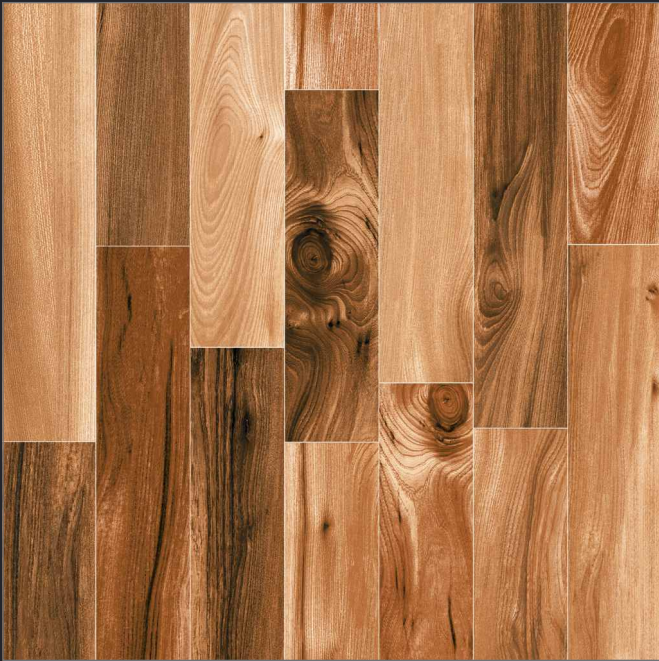

SUITABLE FOR WALL & FLOOR

HD HD TILES

RECTIFIED

600x600mm.  
Satin Matt Series

1234

600x600mm.  
Satin Matt Series

1235

600x600mm.  
Satin Matt Series