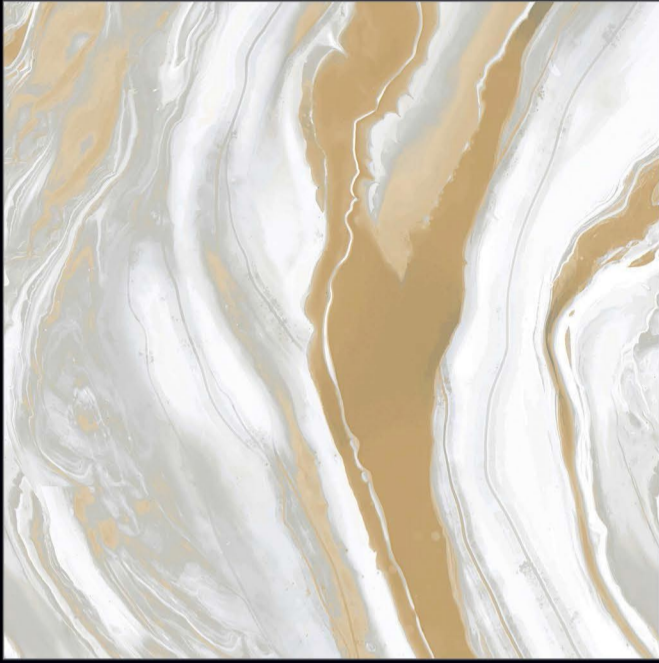

DIGITAL PRINTING

SUITABLE FOR WALL & FLOOR

HD TILES

RECTIFIED

600x600mm.  
Sugar Series

7067

2 RANDOM FACE

600x600mm.  
Sugar Series