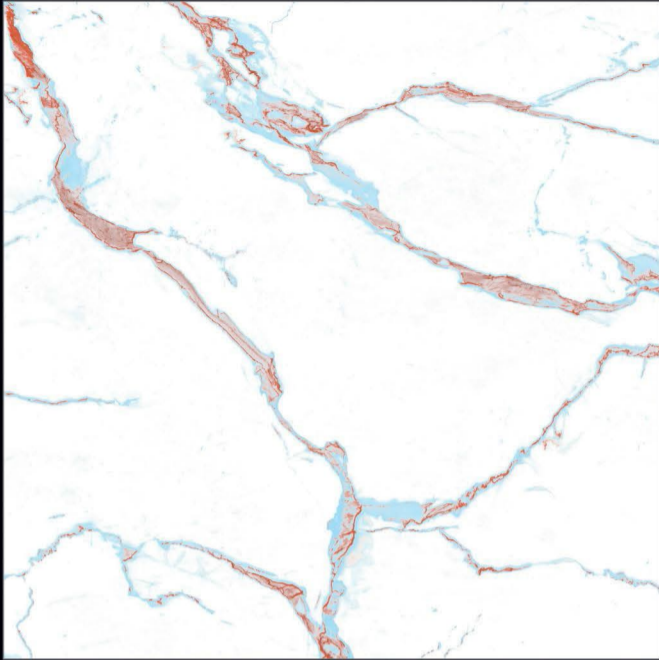

600x600mm.
Sugar Series