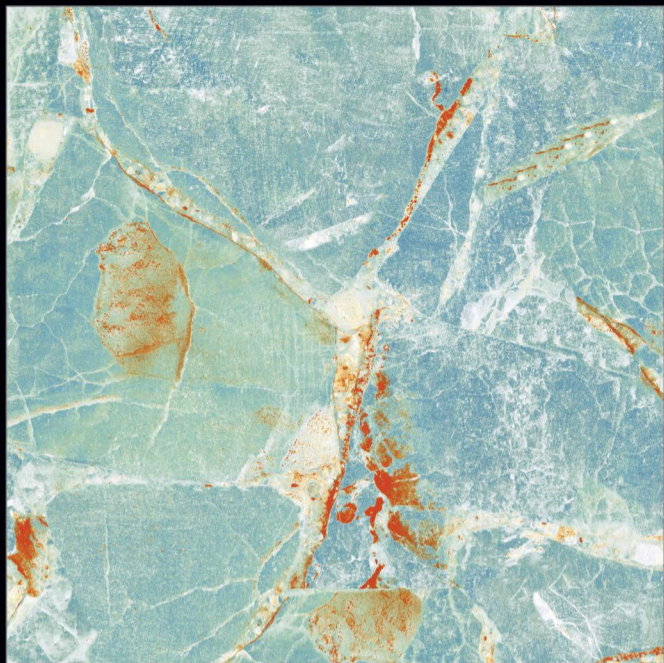

7063

MATT SURFACE

DIGITAL PRINTING

SUITABLE FOR WALL & FLOOR

HD TILES

RECTIFIED

600x600mm.  
Sugar Series

7064