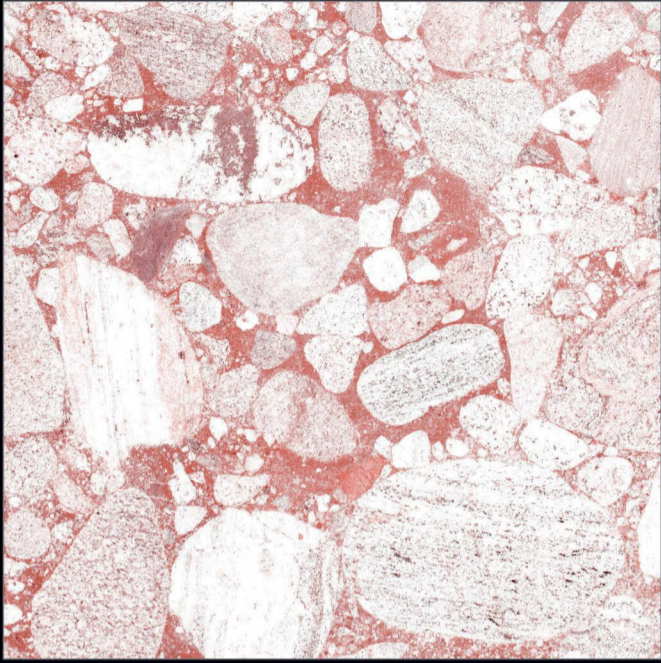

600x600mm.
Sugar Series

7051