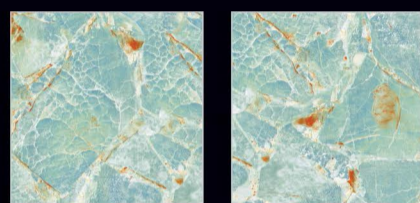

7063

MATT SURFACE

DIGITAL PRINTING

SUITABLE FOR WALL & FLOOR

HD TILES

RECTIFIED

600x600mm.  
Sugar Series

7064