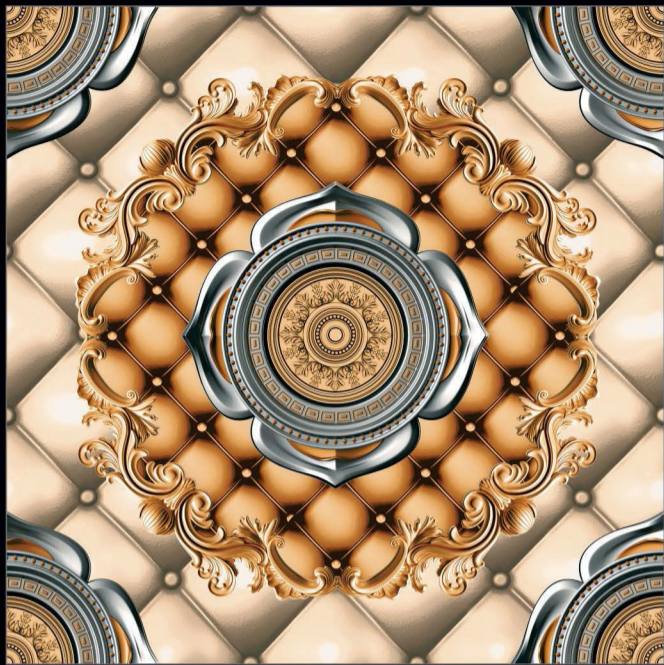

600x600mm.
Sugar Series

7047