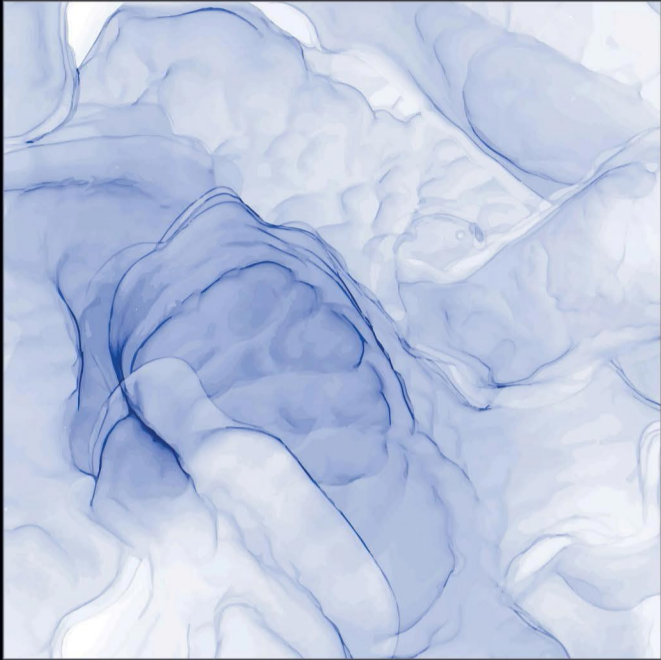

MATT SURFACE

DIGITAL PRINTING

SUITABLE FOR WALL & FLOOR

HD TILES

RECTIFIED

600x600mm.  
Sugar Series

7059

2 RANDOM FACE