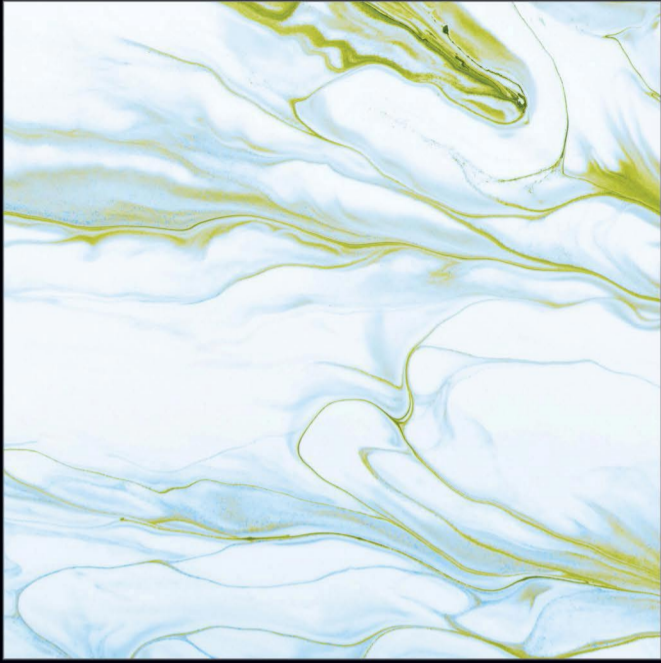

600x600mm.
Sugar Series

7054