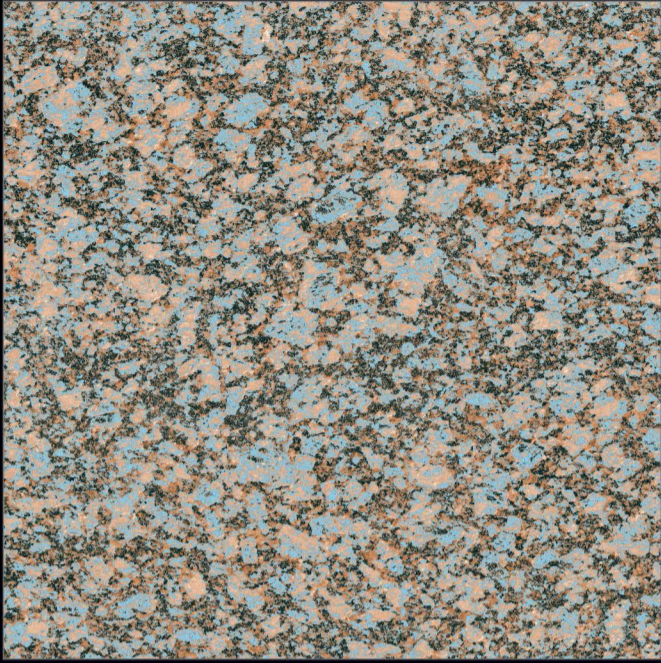

600x600mm.
Sugar Series

7070