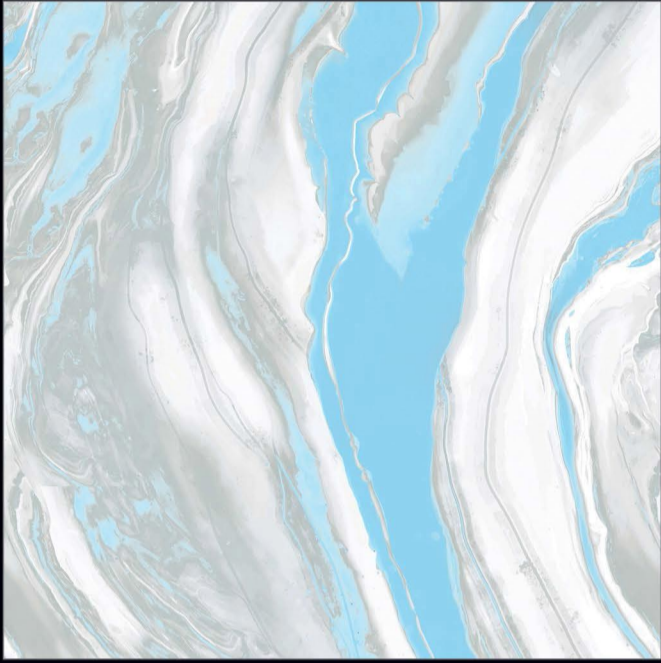

2 RANDOM FACE

600x600mm.  
Sugar Series

7077

2 RANDOM FACE

600x600mm.  
Sugar Series

7078

**DIGITAL**  
Porcelain Tiles

600x600mm.