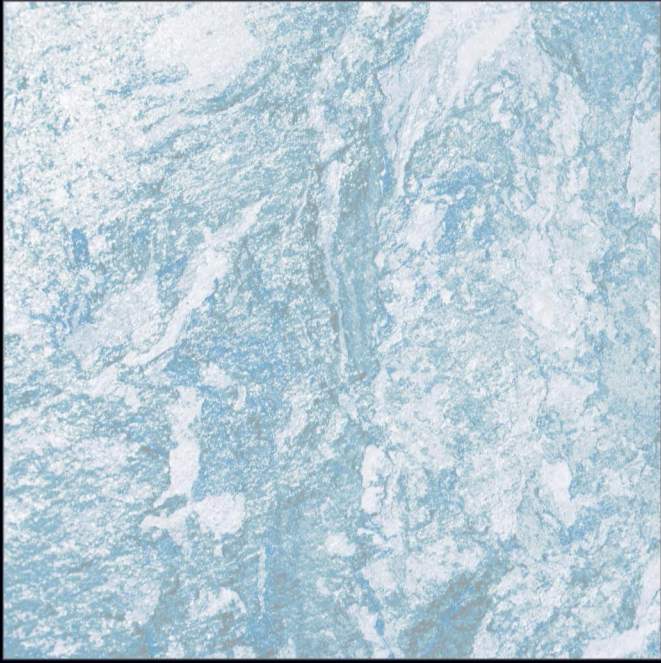

SUITABLE FOR WALL & FLOOR

HD TILES

RECTIFIED

600x600mm.  
Sugar Series

7052

600x600mm.  
Sugar Series

7053

MATT SURFACE