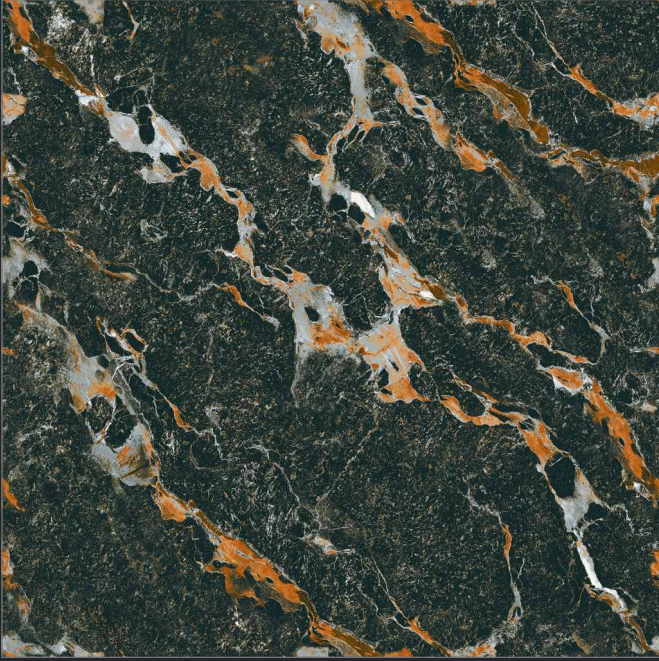

600x600mm.
Sugar Series

S-NERO MARQUINA