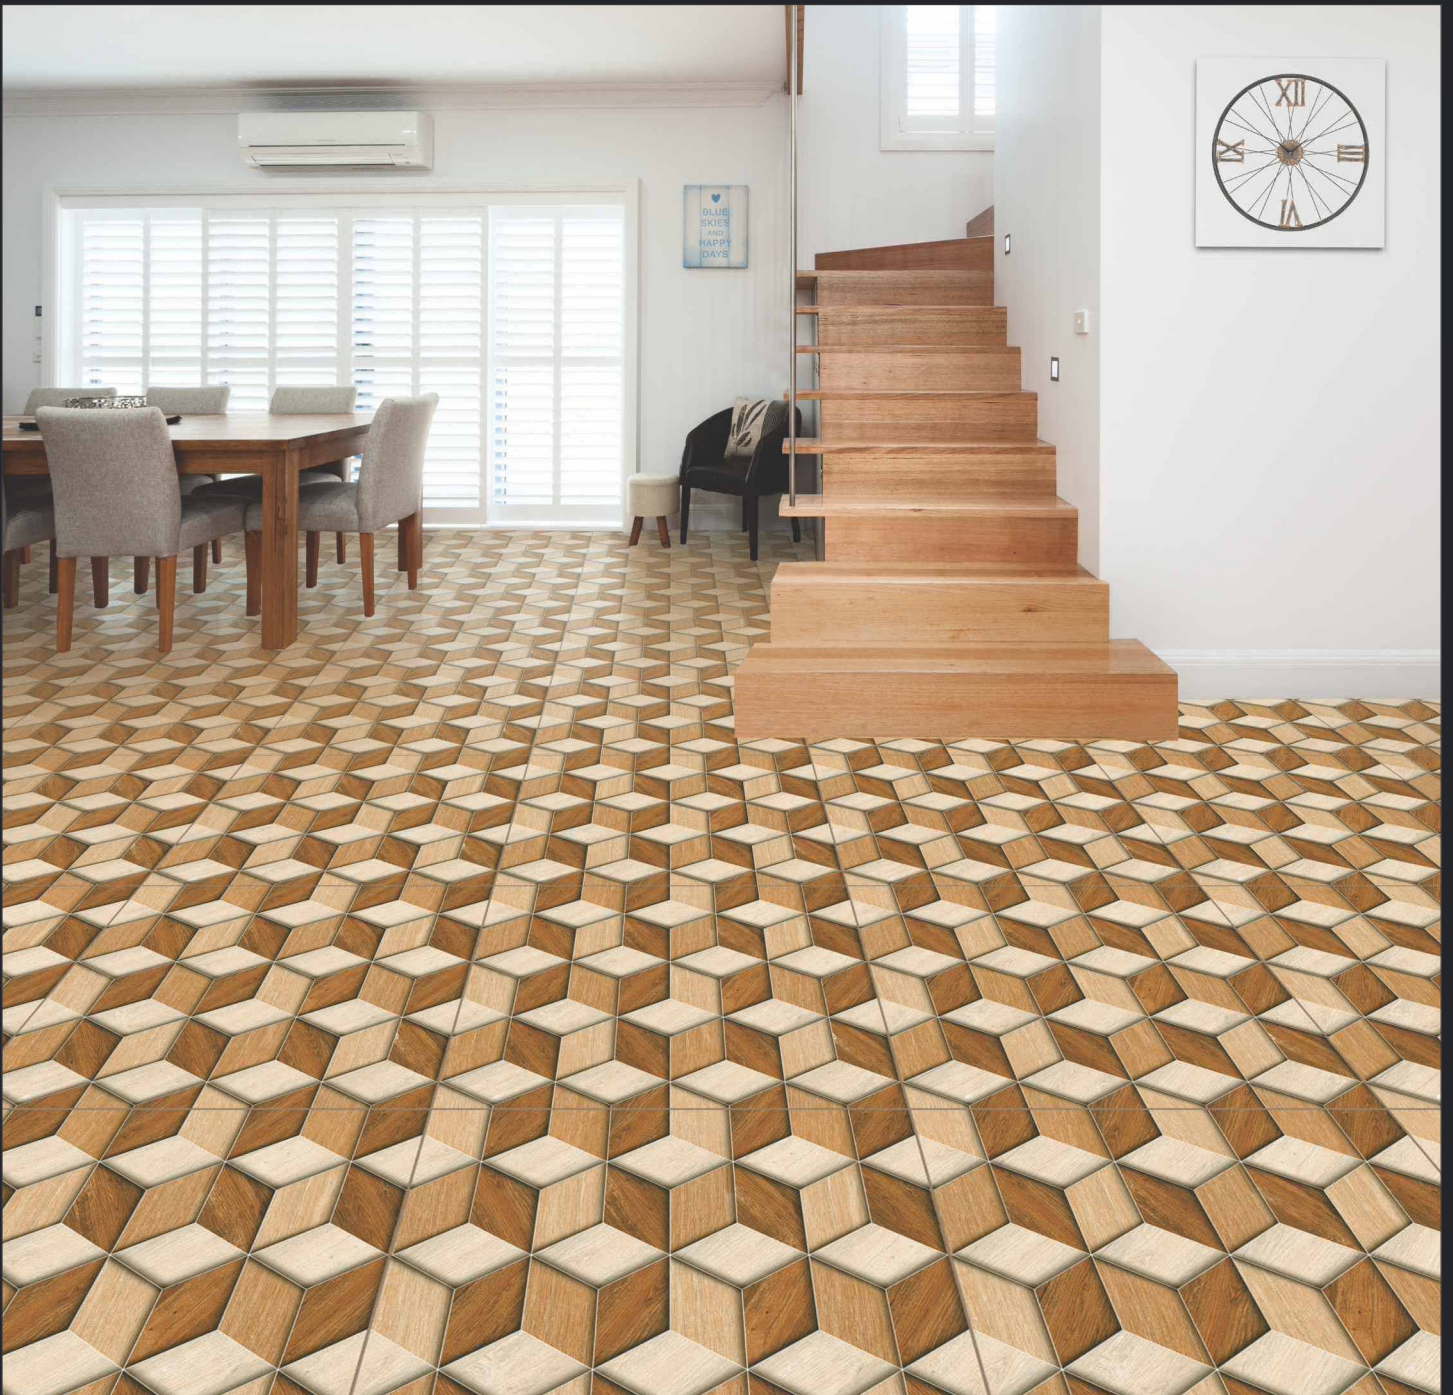

DIGITAL PRINTING

SUITABLE FOR WALL & FLOOR

HD HD TILES

RECTIFIED

600x600mm.
Sugar Series

7023

MATT SURFACE

DIGITAL PRINTING