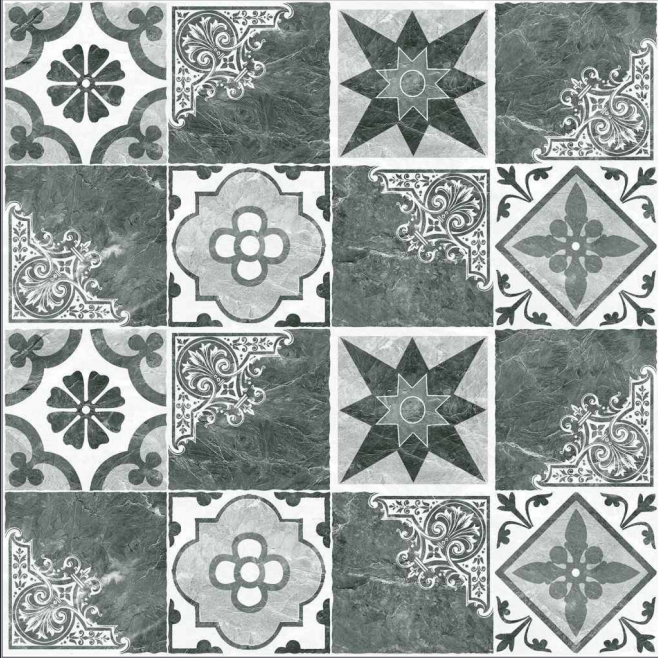

DIGITAL
Porcelain Tiles

600x600mm.
Sugar Series

7003

600x600mm.
Sugar Series

7005

MATT SURFACE

DIGITAL PRINTING

SUITABLE FOR WALL & FLOOR