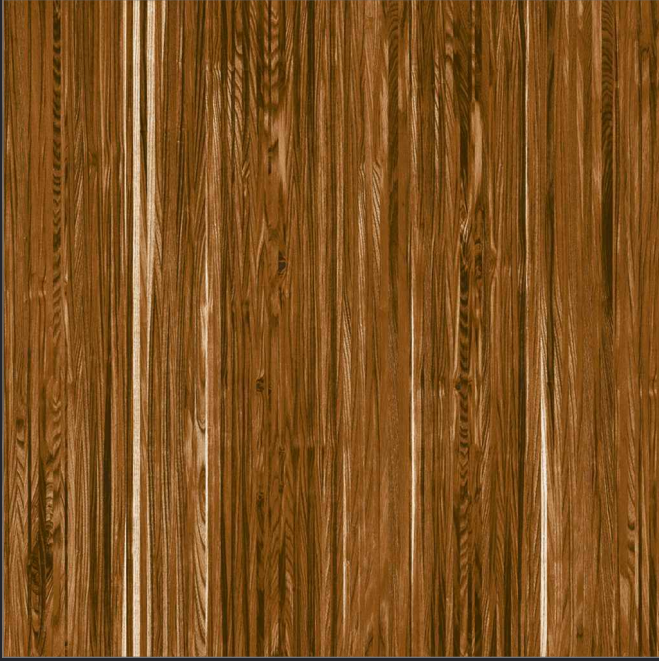

HD TILES

RECTIFIED

600x600mm.
Sugar Series

7006

600x600mm.
Sugar Series

7007

600x600mm.
Sugar Series

7010