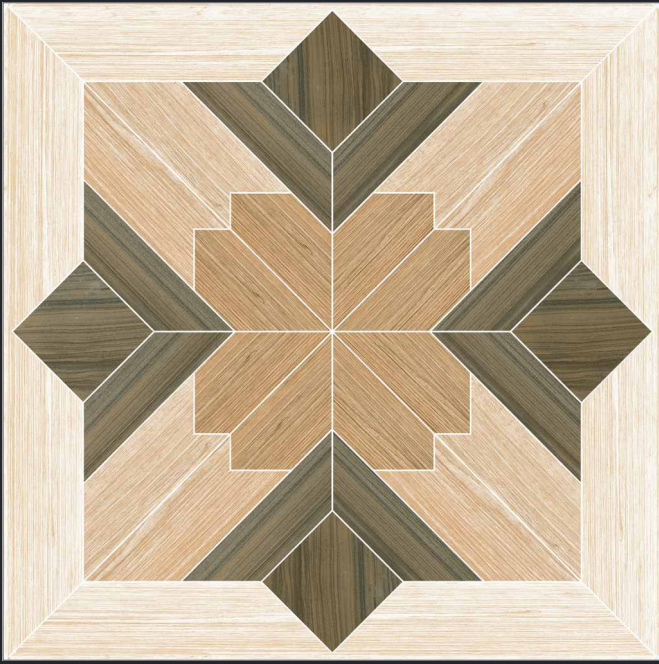

600x600mm.
Sugar Series

S-FLORET COPSE