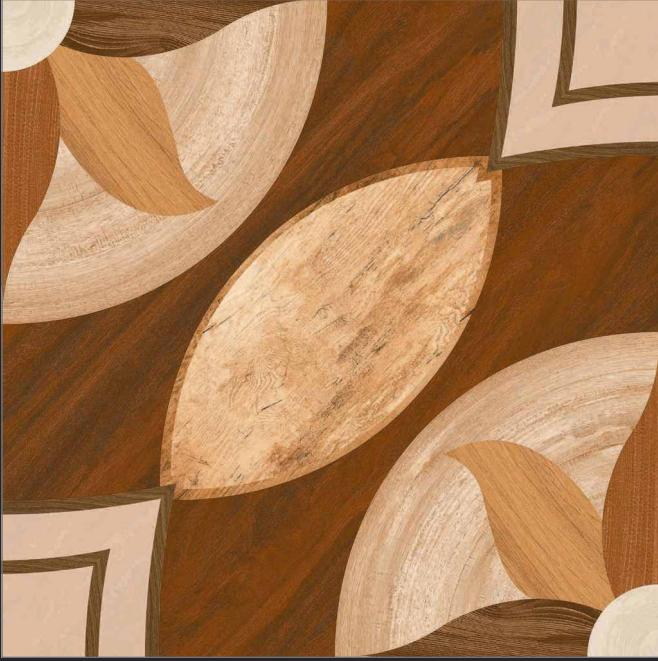

600x600mm.
Sugar Series

7030