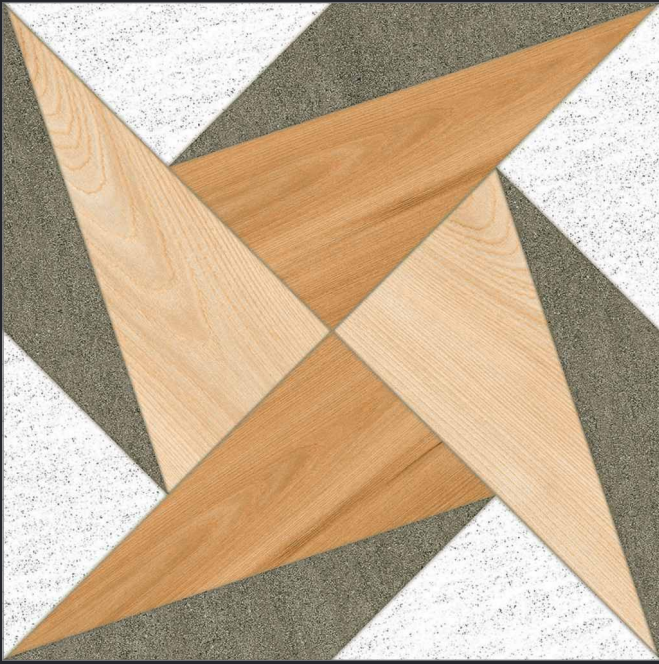

600x600mm.
Sugar Series

7021