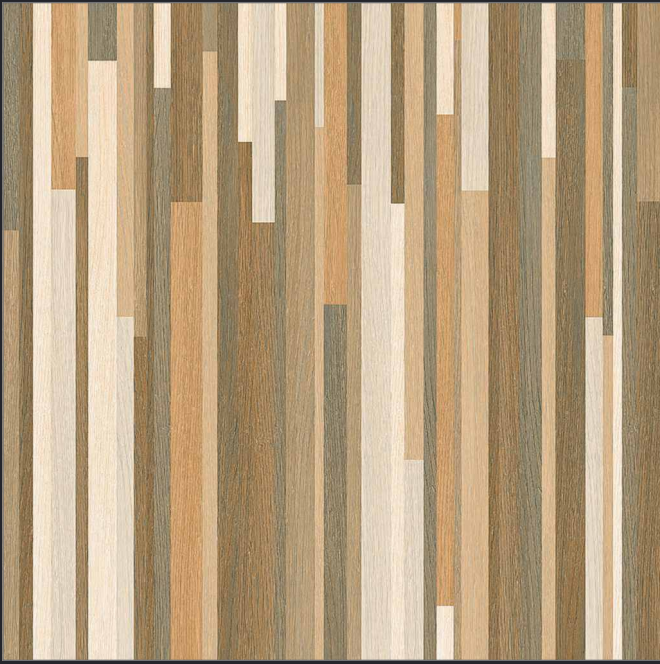

MATT SURFACE

DIGITAL PRINTING

SUITABLE FOR WALL & FLOOR

HD HD TILES

RECTIFIED

600x600mm.
Sugar Series

7016

MATT SURFACE