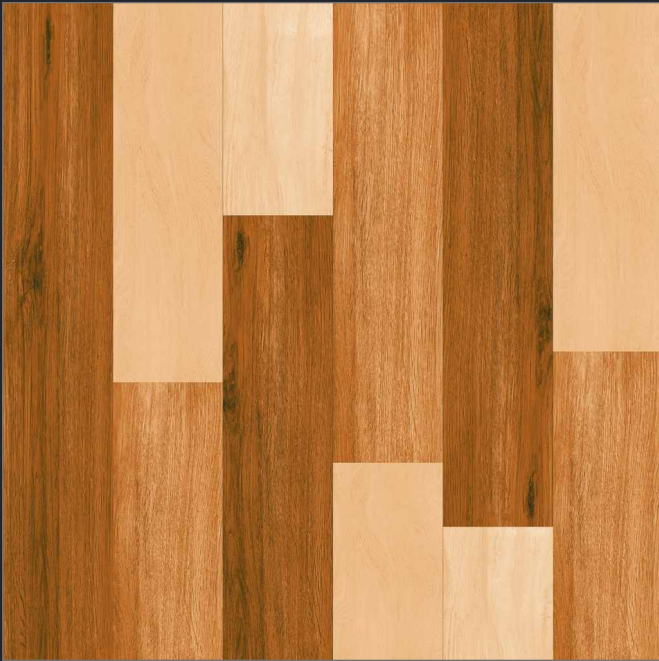

RECTIFIED

600x600mm.
Sugar Series

S-PUREBECK

MATT SURFACE

DIGITAL PRINTING

SUITABLE FOR WALL & FLOOR

HD HD TILES

RECTIFIED