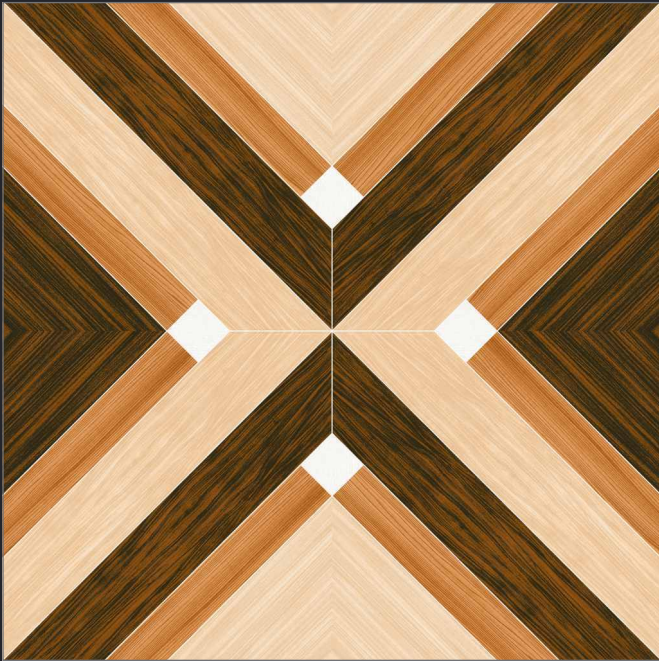

600x600mm.
Sugar Series

S-CAPTIOUS BROWN