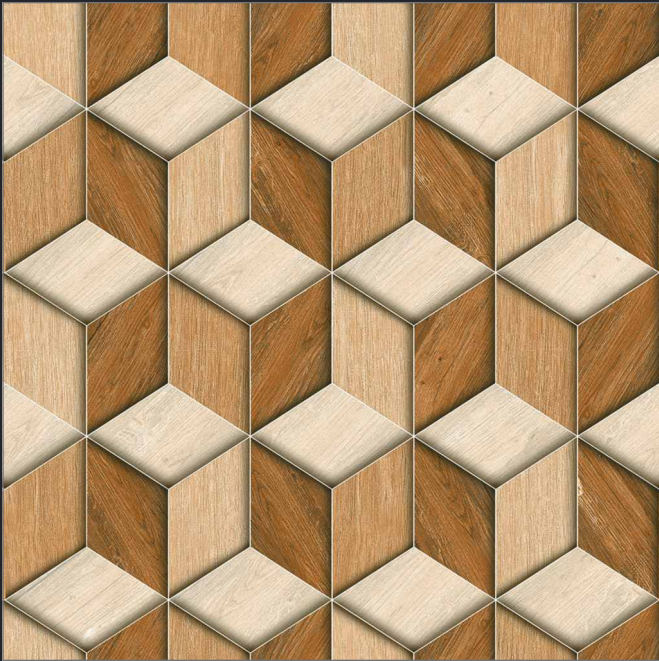

600x600mm.
Sugar Series

7023