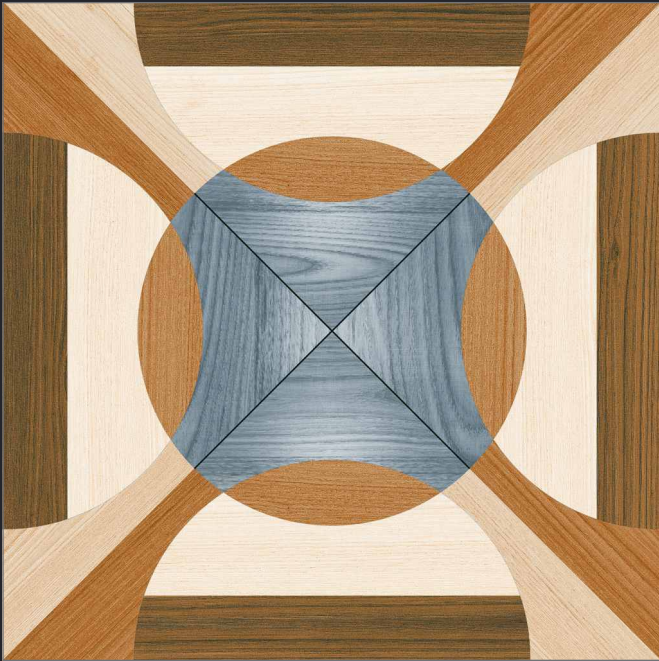

DIGITAL PRINTING

SUITABLE FOR WALL & FLOOR

HD TILES

RECTIFIED

600x600mm.
Sugar Series

S-FLORET COPSE

600x600mm.
Sugar Series

S-GLOBUS COPSE