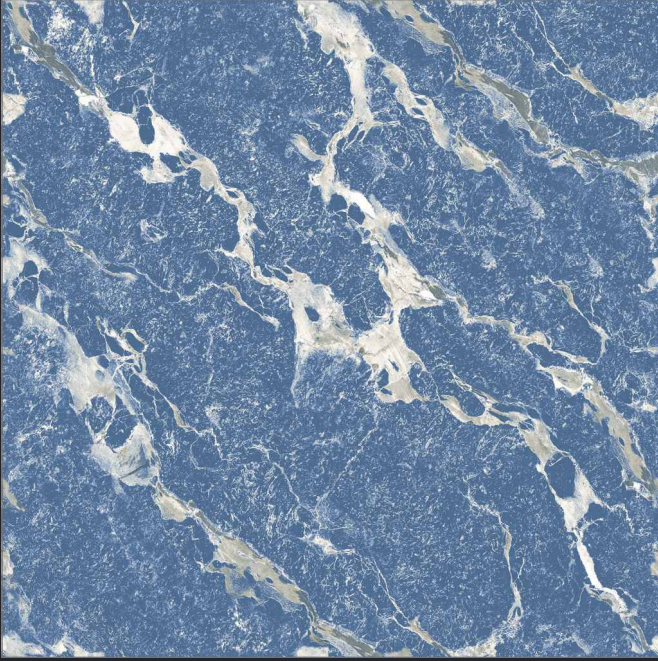

S-CLASSICO COPSE

MATT SURFACE

DIGITAL PRINTING

SUITABLE FOR WALL & FLOOR

HD HD TILES

RECTIFIED

600x600mm.
Sugar Series

S-CREOLE