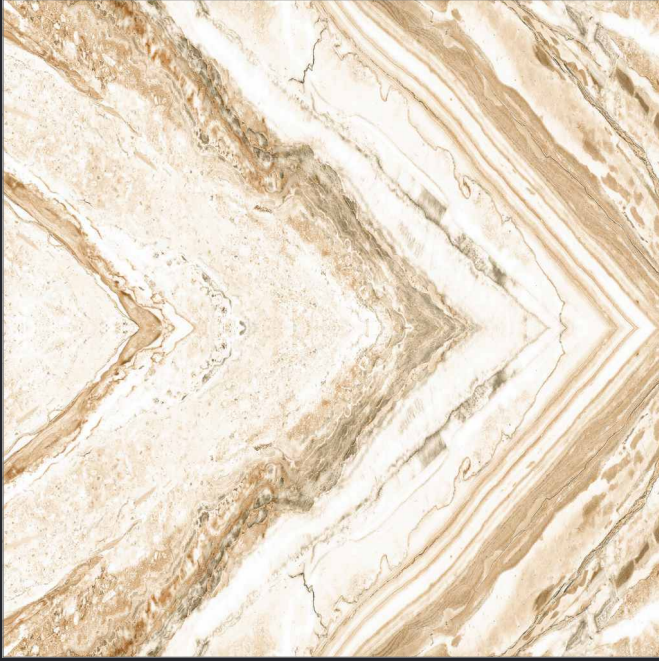

600x600mm.
Sugar Series

S-PAGE MAKER TRAVENTINO