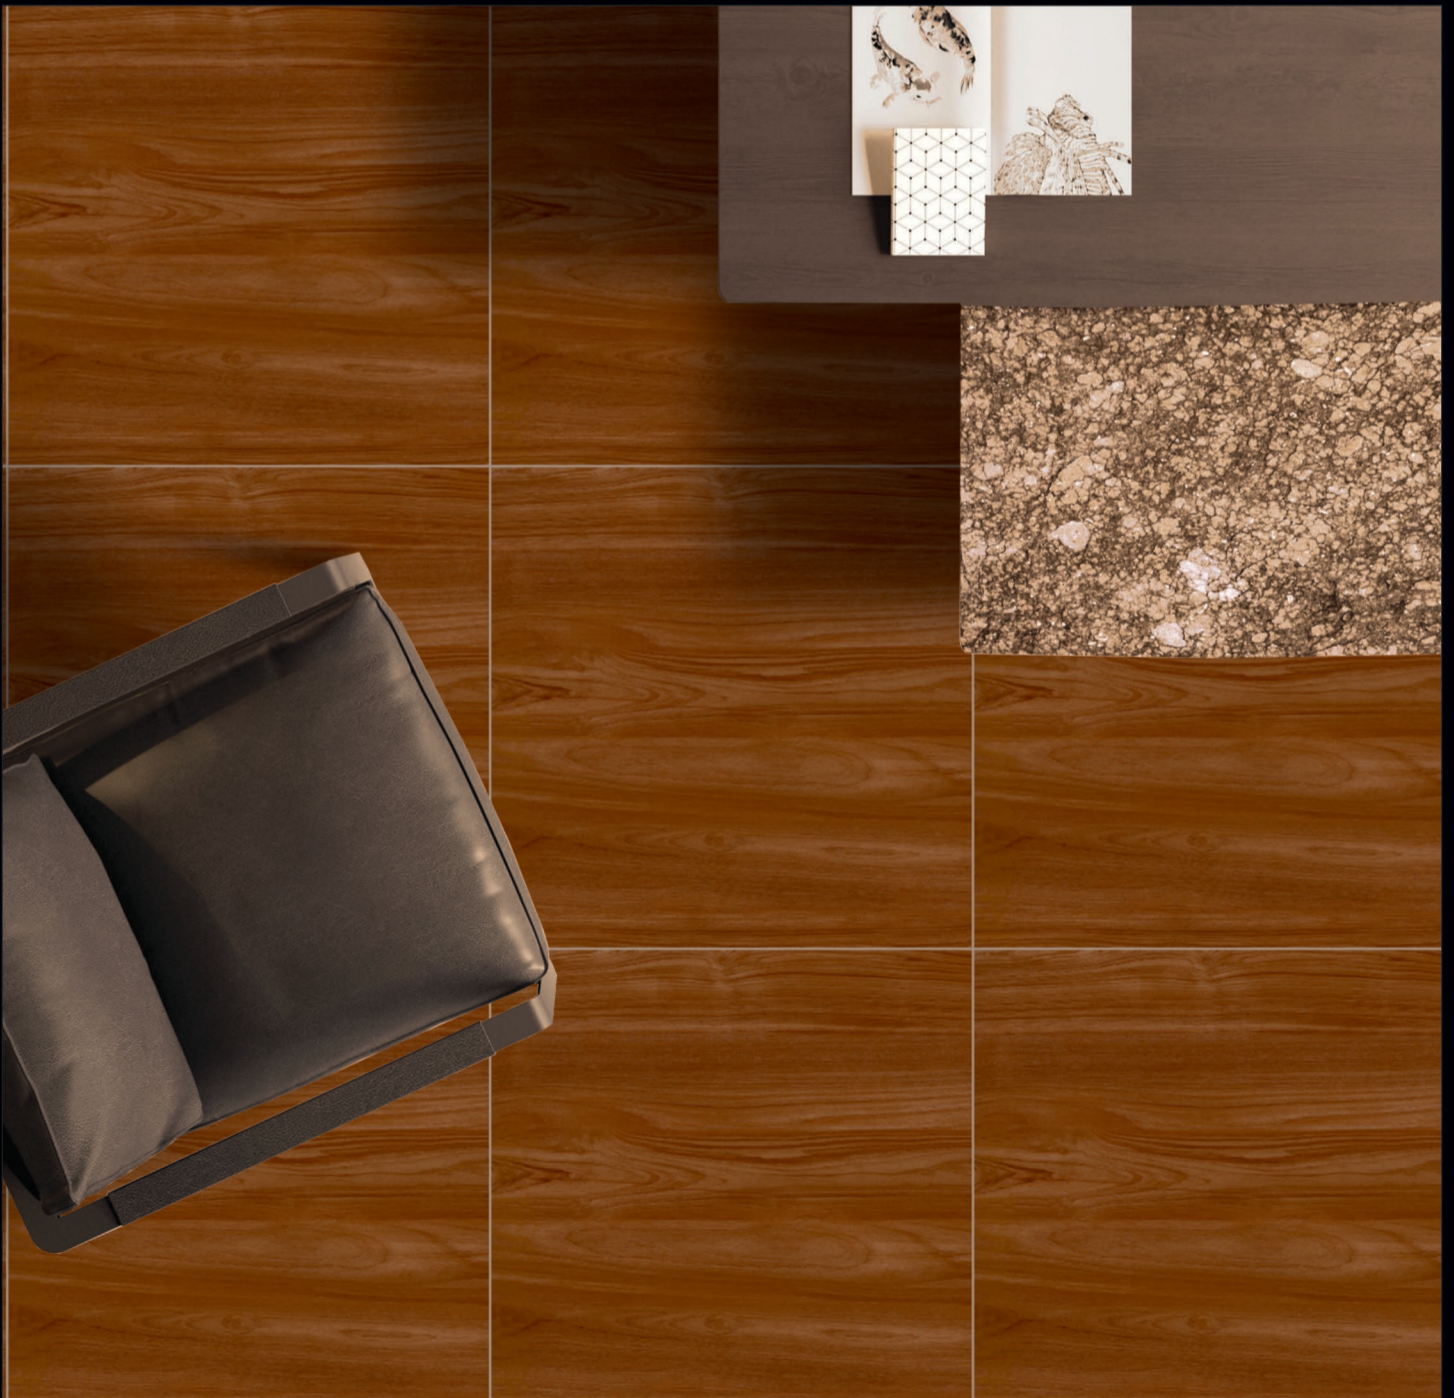

600x600mm.
Satin Matt Series

1327