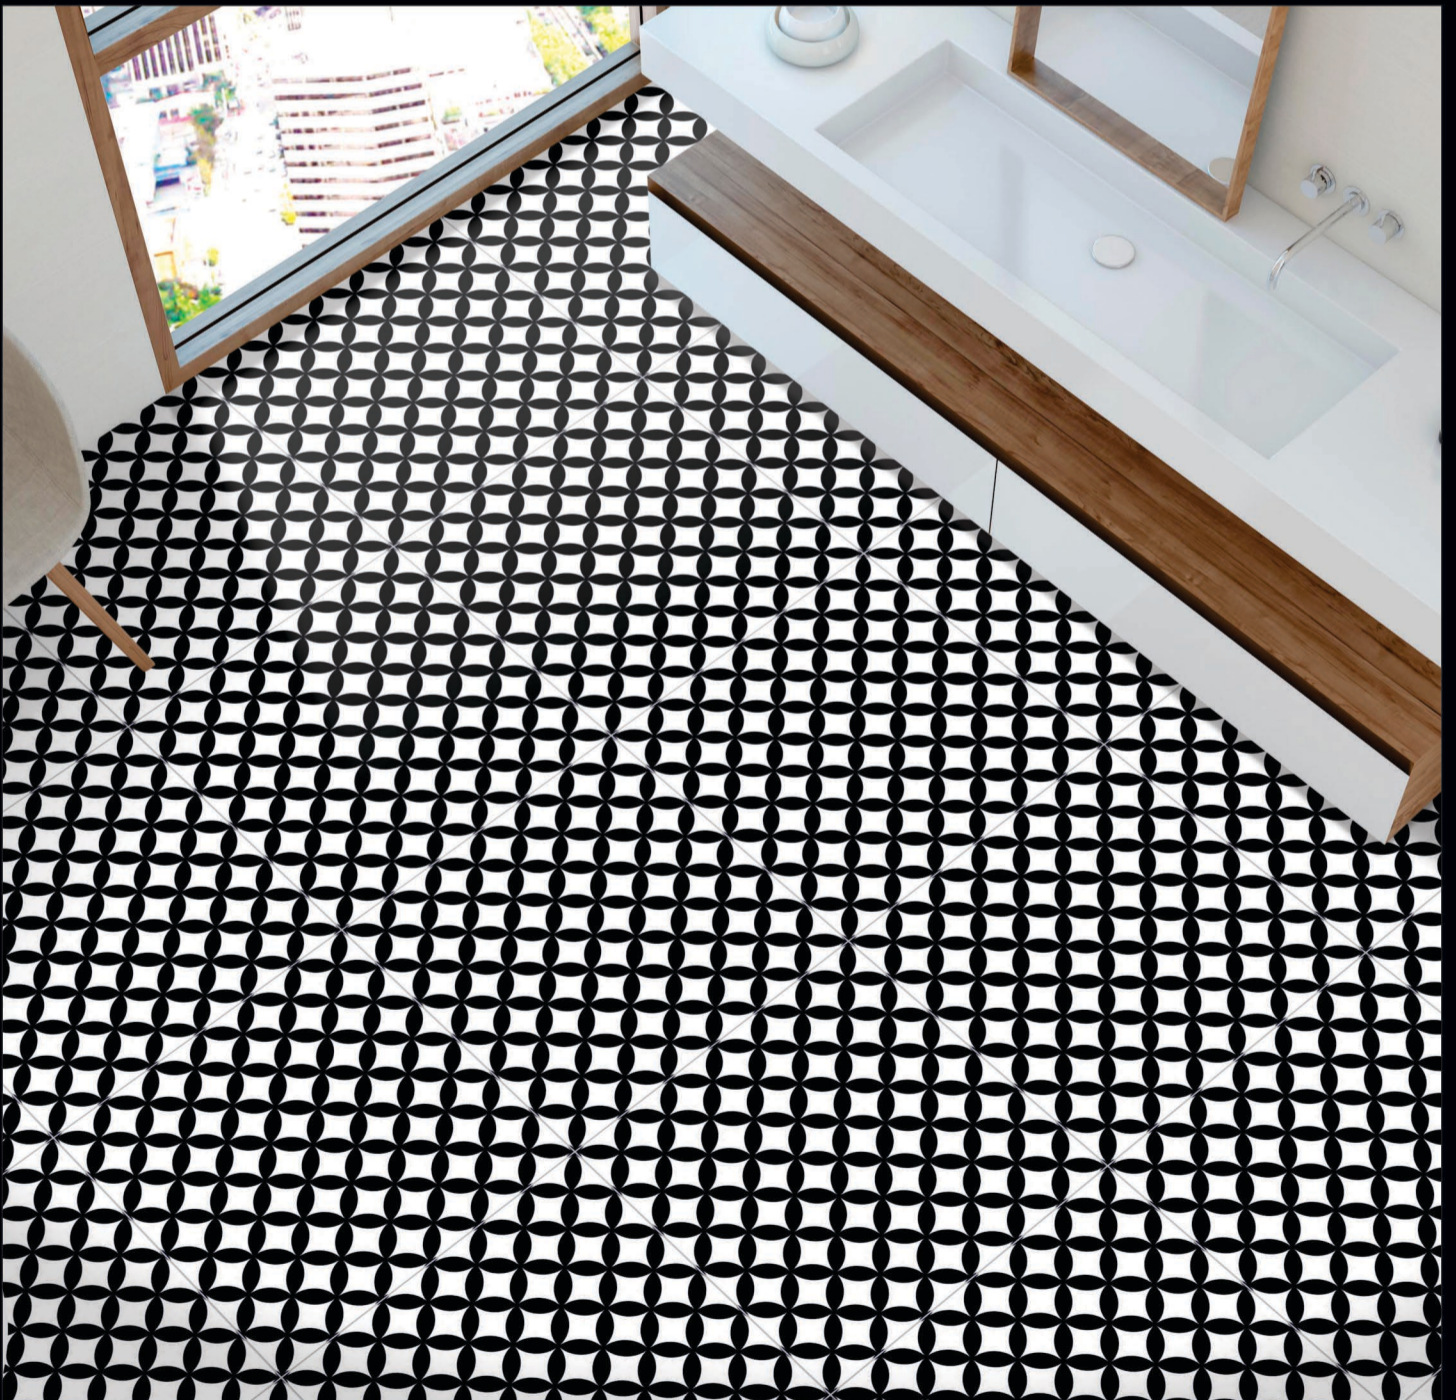

The Peak of Values

 600x600mm.
Satin Matt Series

DIGITAL
Porcelain Tiles

 **EIGHT
COLOUR
TECHNOLOGY**

COLOR STUDIO

For the first time, Porcelain Tiles opens the doors to colour, refined and soft hues inspired by natural elements, and which at the same time perfectly fit in with other materials in the range.

1328

600x600mm.
Satin Matt Series

1329

600x600mm.
Satin Matt Series

1330

600x600mm.
Satin Matt Series

1331

600x600mm.
Satin Matt Series

1332

600x600mm.
Satin Matt Series

1351

600x600mm.
Satin Matt Series

1352

600x600mm.
Satin Matt Series

1357

600x600mm.
Satin Matt Series