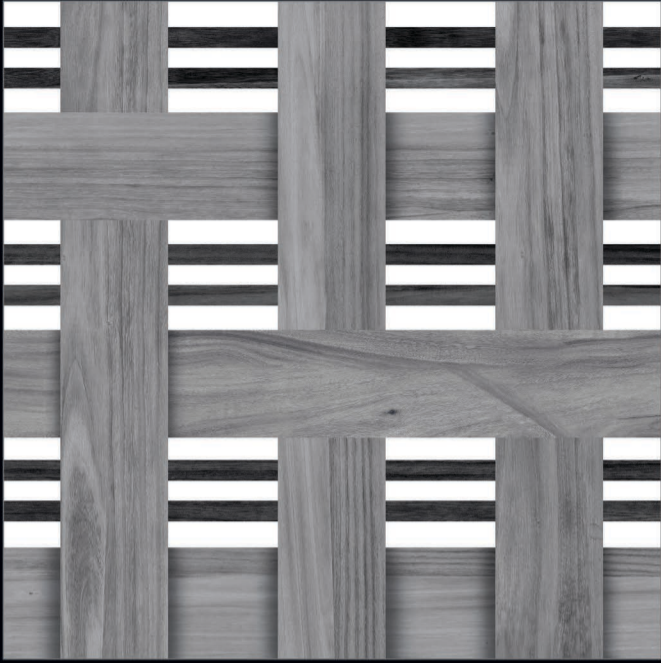

600x600mm.
Satin Matt Series