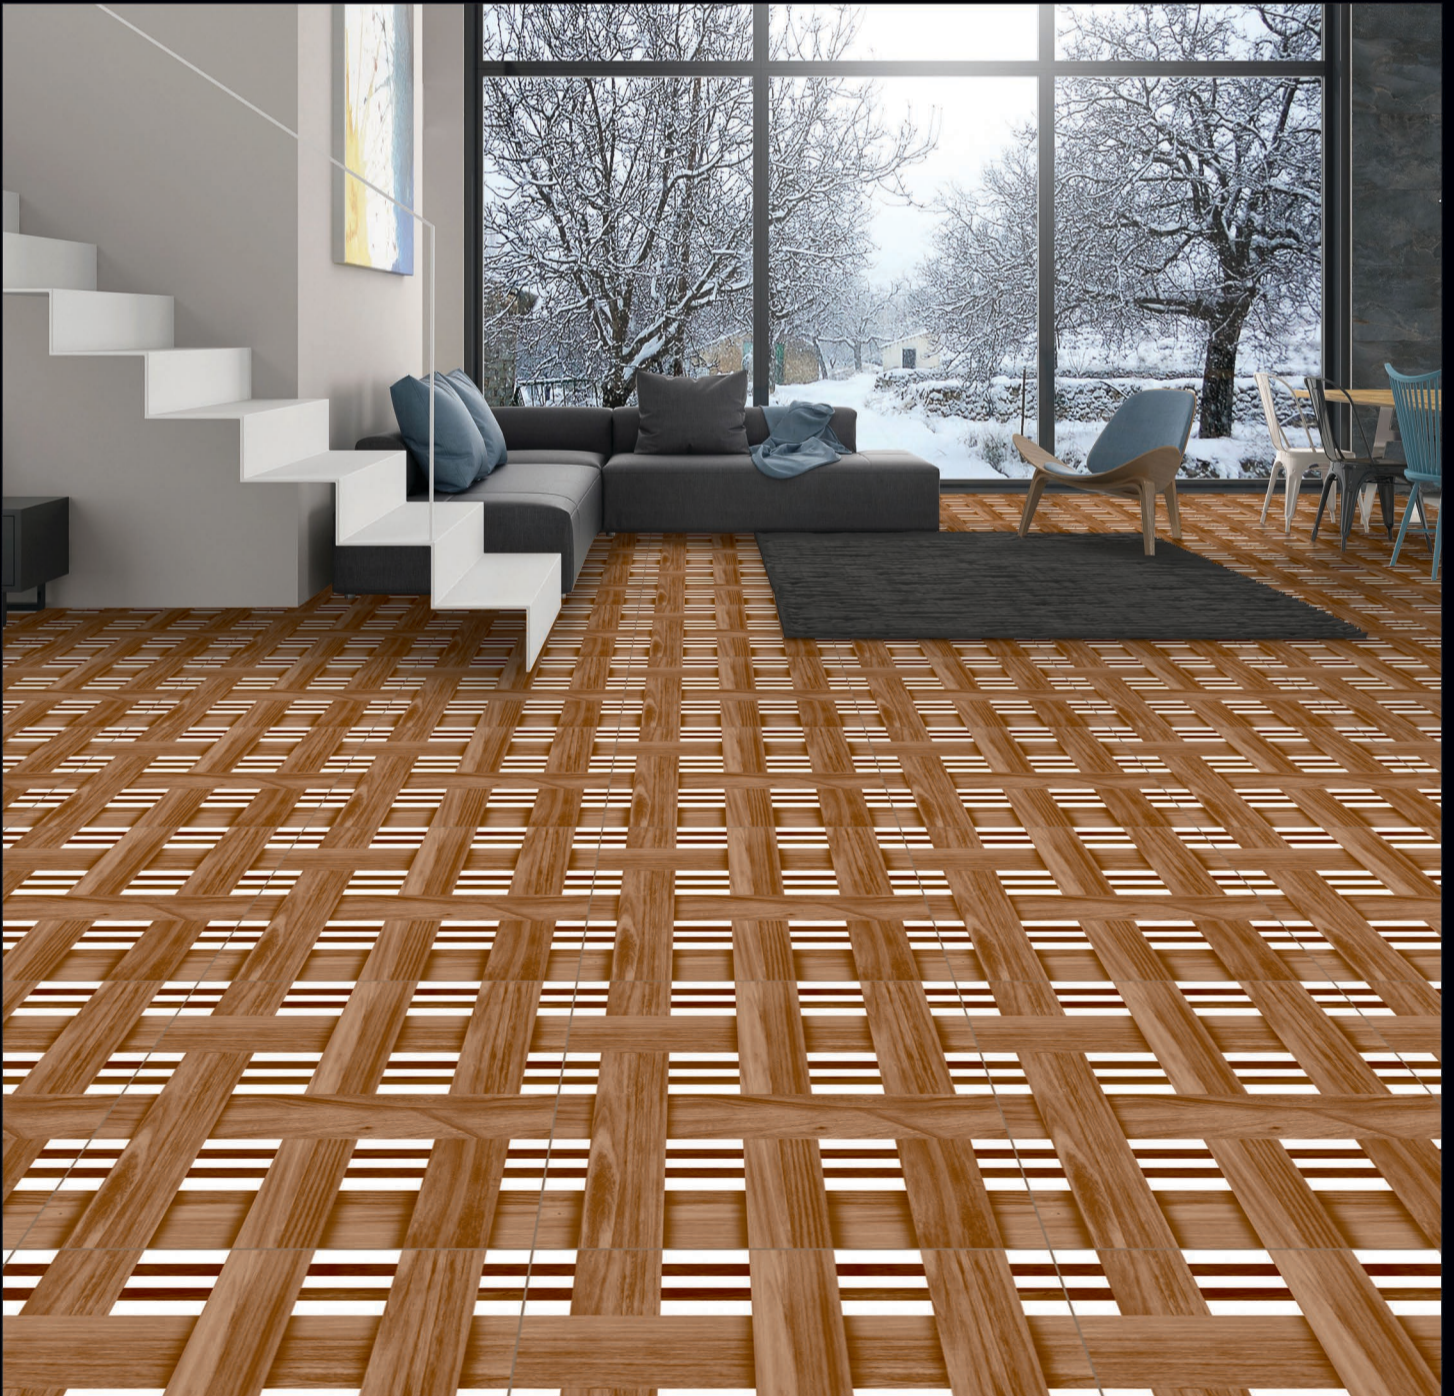

600x600mm.
Satin Matt Series

1319