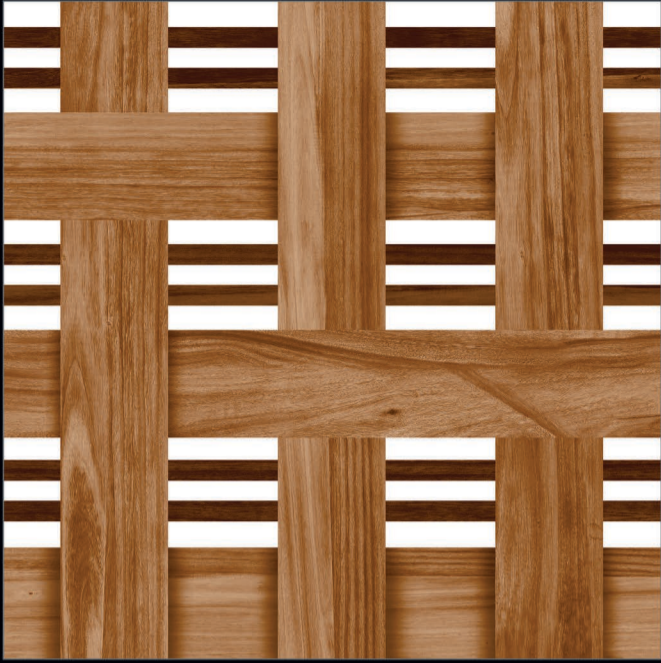

600x600mm.
Satin Matt Series