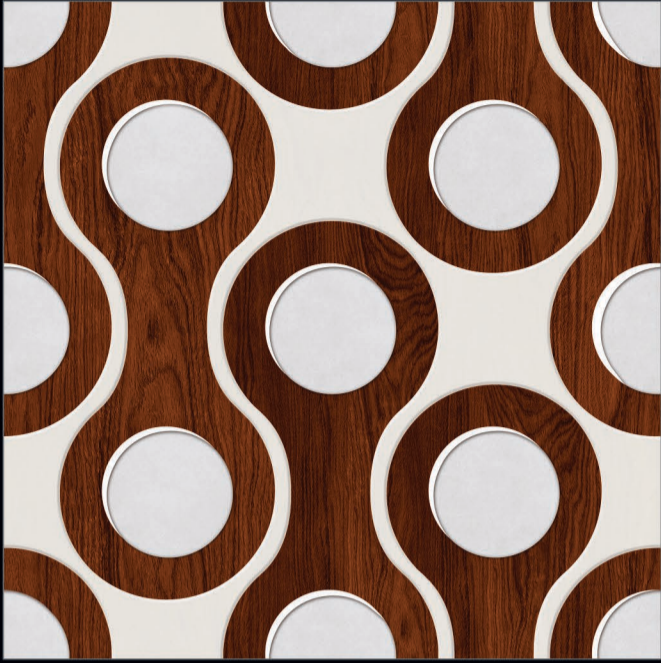

600x600mm.
Satin Matt Series