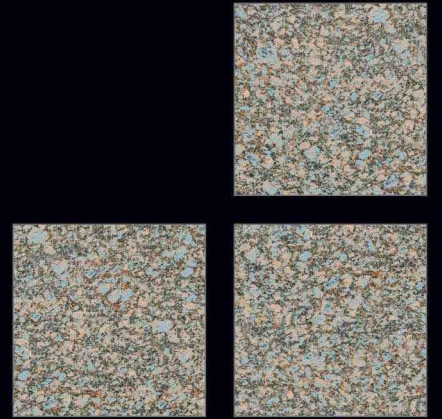

600x600mm.
Satin Matt Series

1383

3 RANDOM FACE