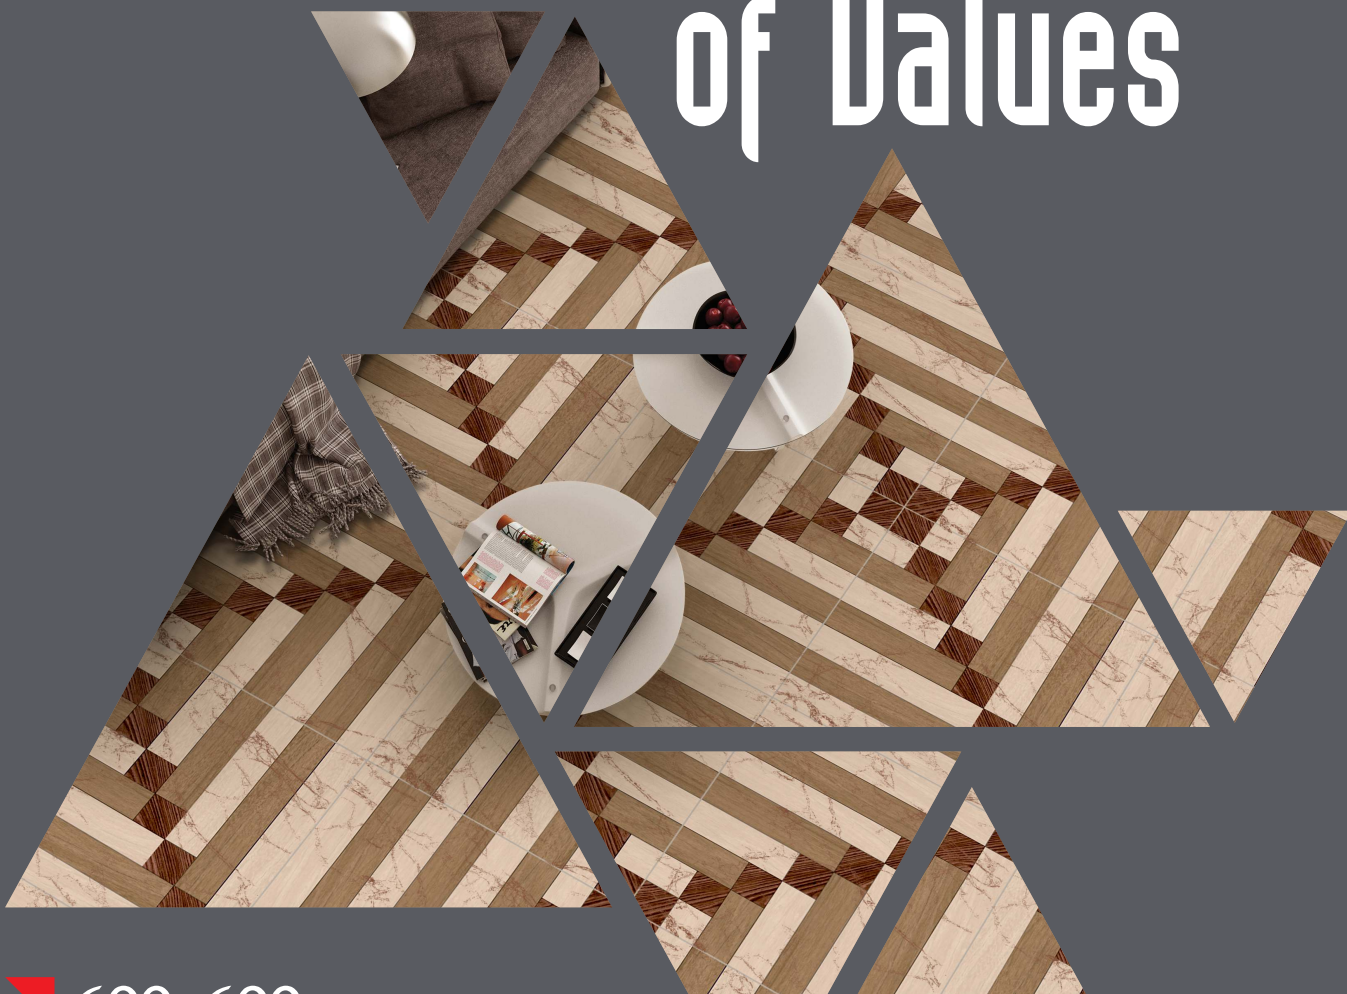

The Peak of Values

600x600mm.
Satin Matt Series

DIGITAL
Porcelain Tiles