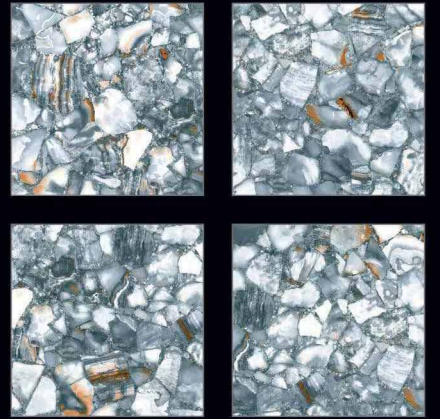

600x600mm.
Satin Matt Series

1385

4 RANDOM FACE