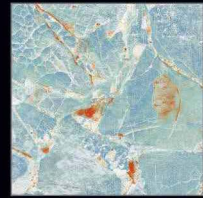

600x600mm.
Satin Matt Series