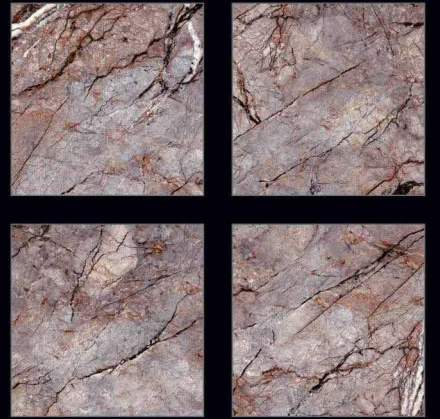

**600x600mm.
Satin Matt Series**

1379

4 RANDOM FACE