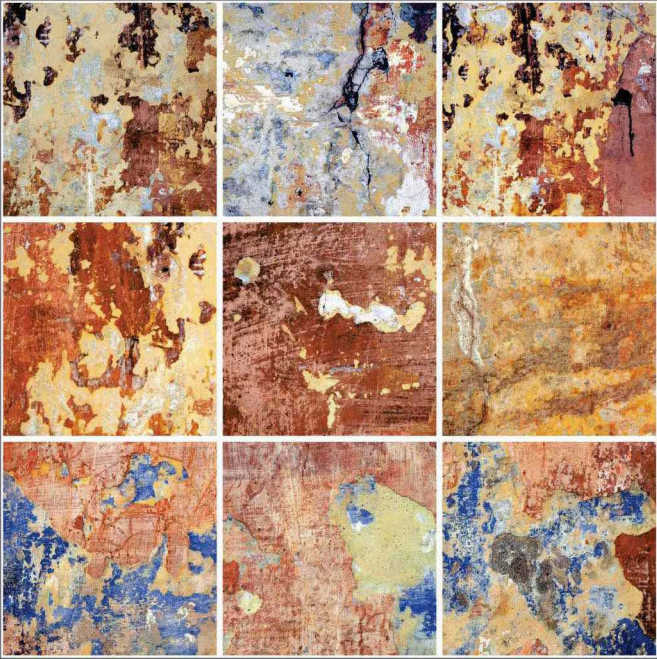

600x600mm.
Satin Matt Series