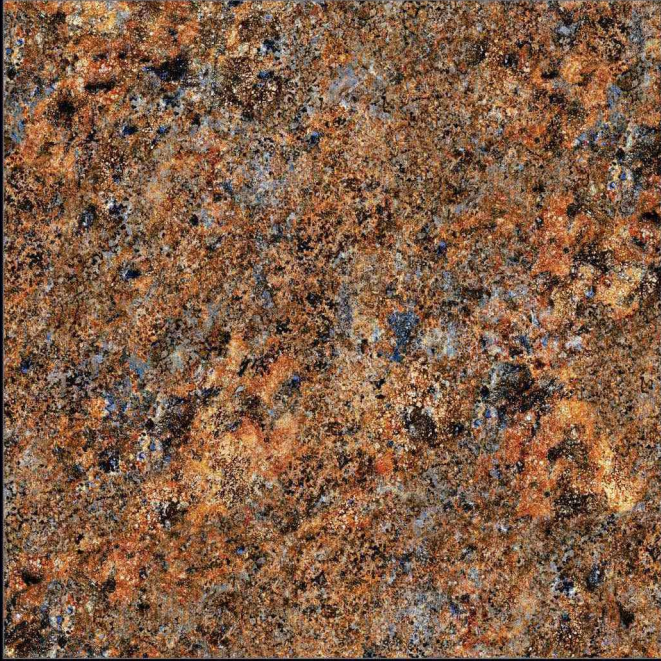

**600x600mm.
Satin Matt Series**

1378