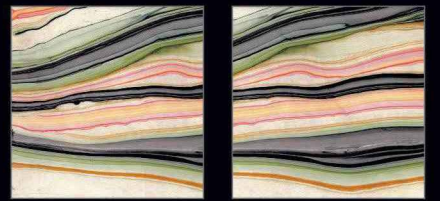

600x600mm.
Satin Matt Series

1380

2 RANDOM FACE