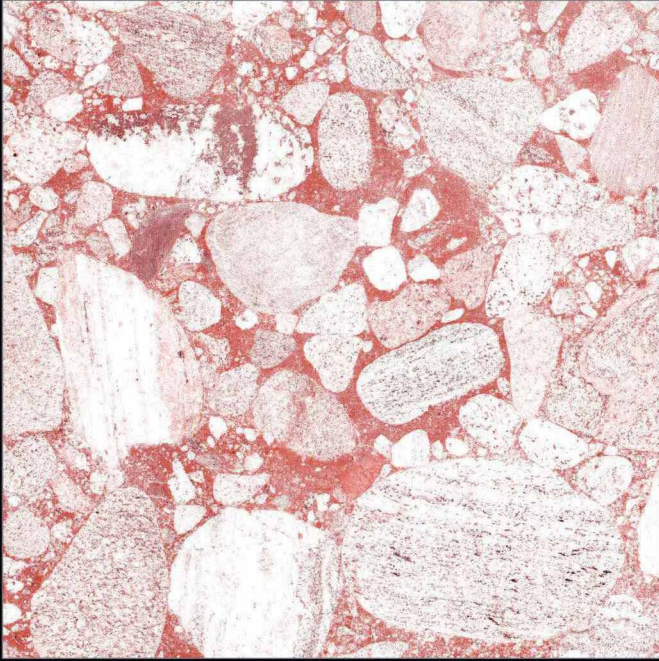

600x600mm.
Satin Matt Series