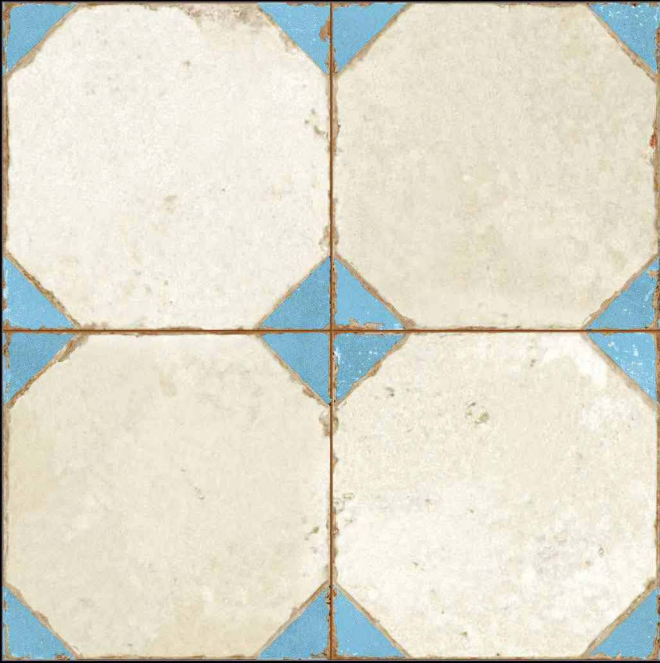

600x600mm.
Satin Matt Series