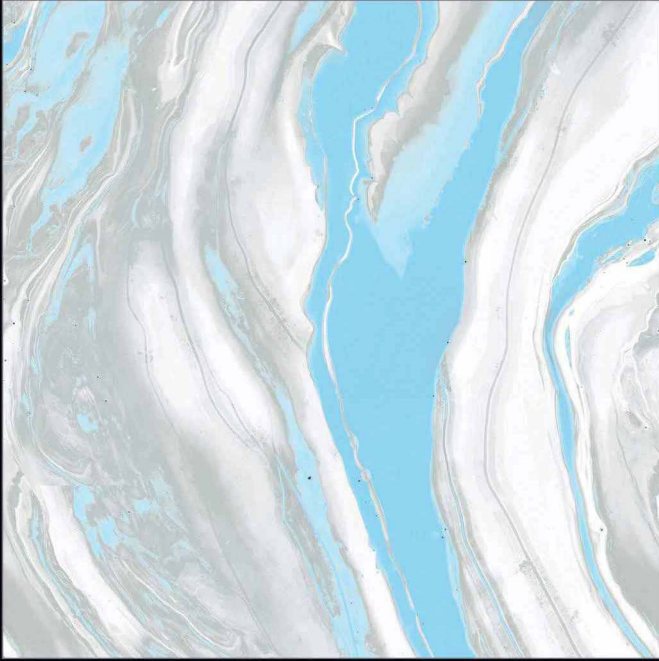

600x600mm.
Satin Matt Series