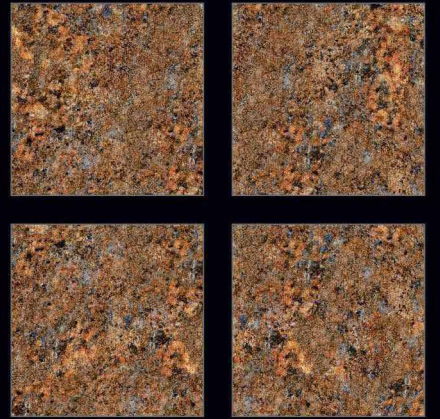

**600x600mm.
Satin Matt Series**

1378

4 RANDOM FACE