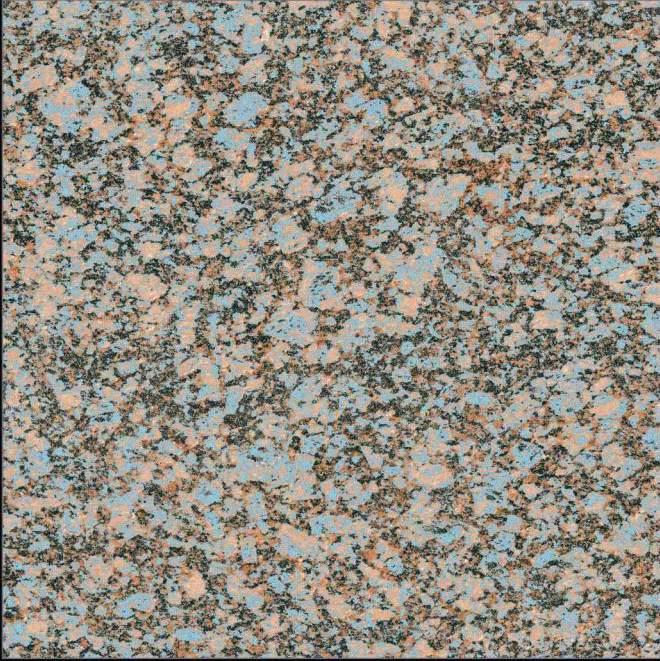

600x600mm.
Satin Matt Series

1383