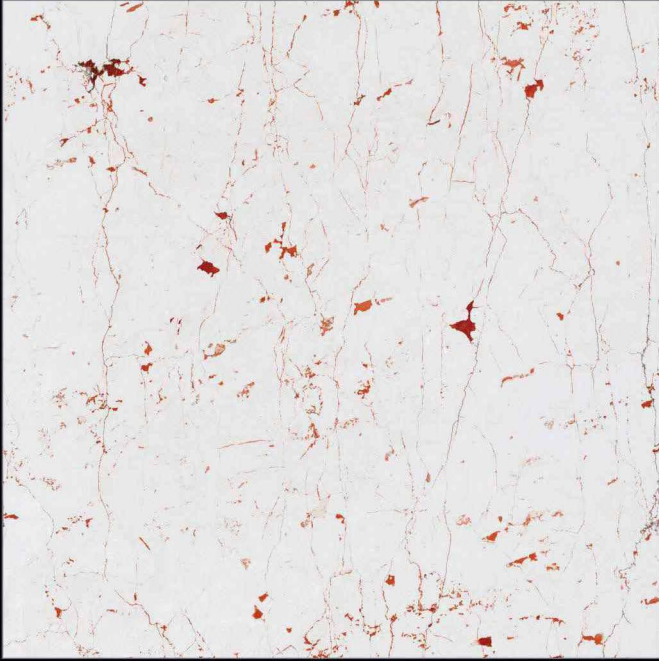

**600x600mm.
Satin Matt Series**

1376