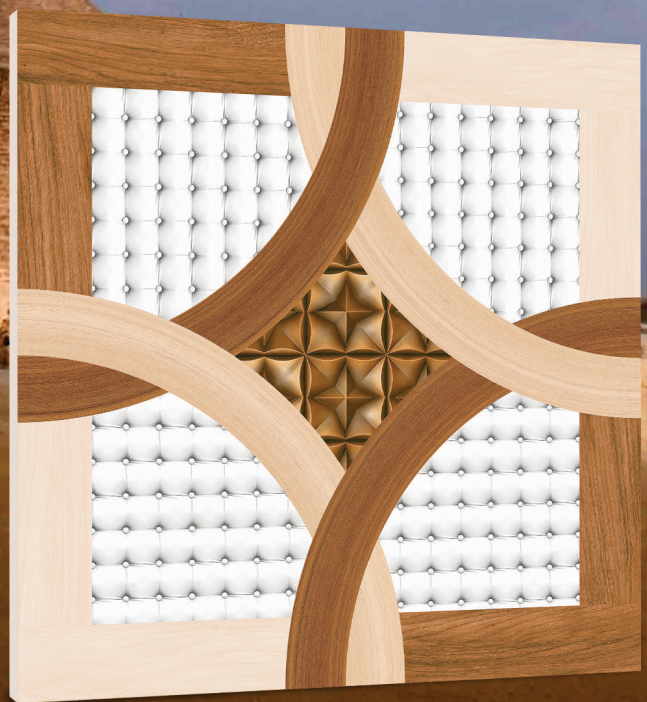

COLOR STUDIO

For the first time, Porcelain Tiles opens the doors to colour, refined and soft hues inspired by natural elements, and which at the same time perfectly fit in with other materials in the range.

Naturally desaturated, Many colours in the collection create a true colour system that lets you coordinate shades in different ways, as the warm and cold nuances complement each other perfectly, without looking forced. The textured and matt surface also comes to life in the light, with a soft glow that livens the material, making it unique and unconventional.

DIGITAL
Porcelain Tiles