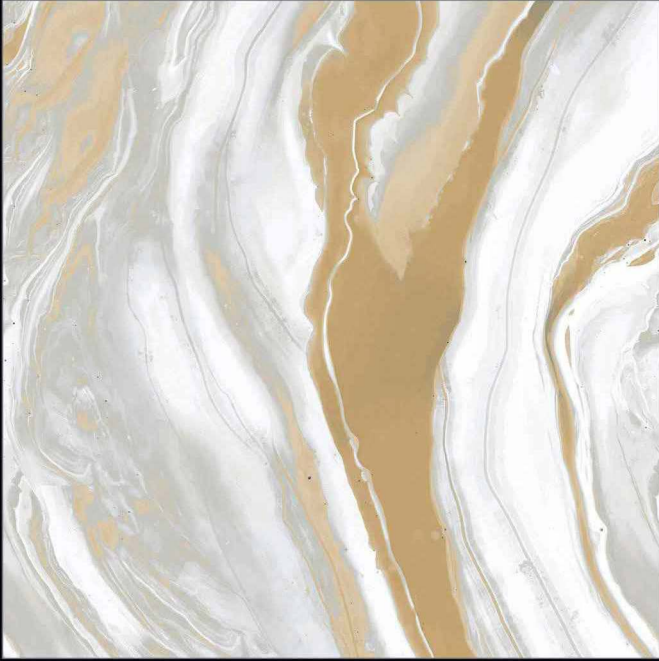

600x600mm.
Satin Matt Series