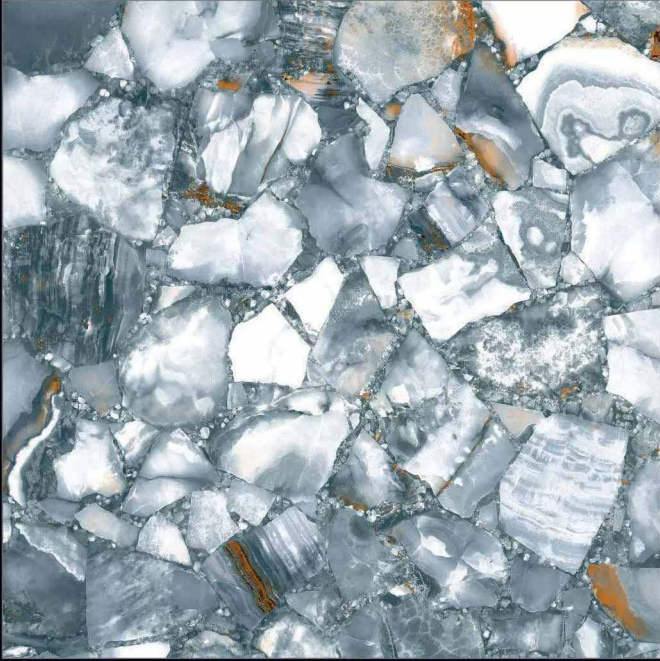

600x600mm.
Satin Matt Series

1385