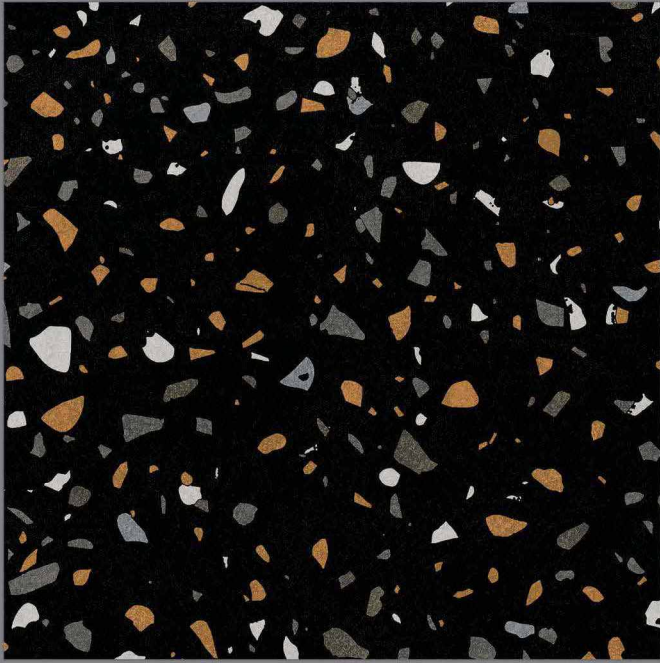

600x600mm.
Terazo Series

TERAZO BEIGE

MATT SURFACE

DIGITAL PRINTING

SUITABLE FOR WALL & FLOOR

HD HD TILES

RECTIFIED

600x600mm.
Terazo Series

TERAZO BLACK

MATT SURFACE

DIGITAL PRINTING

SUITABLE FOR WALL & FLOOR

HD TILES

RECTIFIED

600x600mm.
Terazo Series

TERAZO BLUE GREY