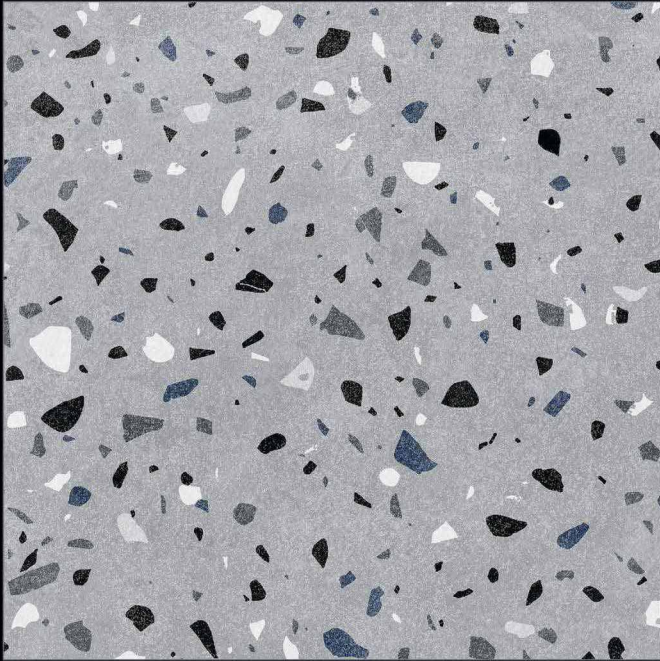

TERAZO BLACK

MATT SURFACE

DIGITAL PRINTING

SUITABLE FOR WALL & FLOOR

HD TILES

RECTIFIED

600x600mm.
Terazo Series

TERAZO BLUE GREY