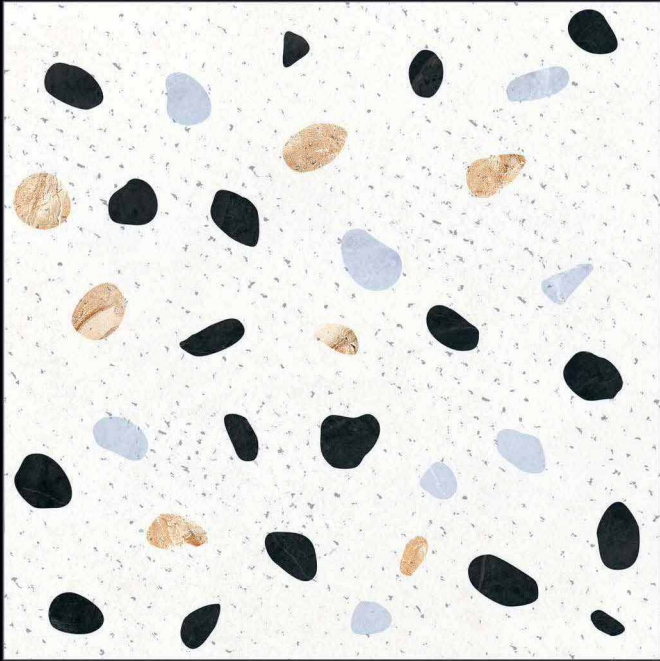

600x600mm.
Terazo Series

TERAZO 08