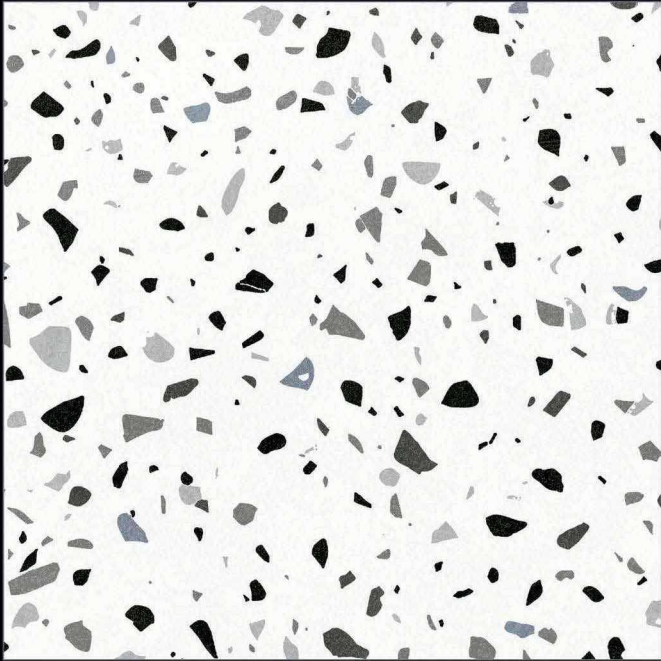

600x600mm.
Terazo Series

TERAZO BIANCO