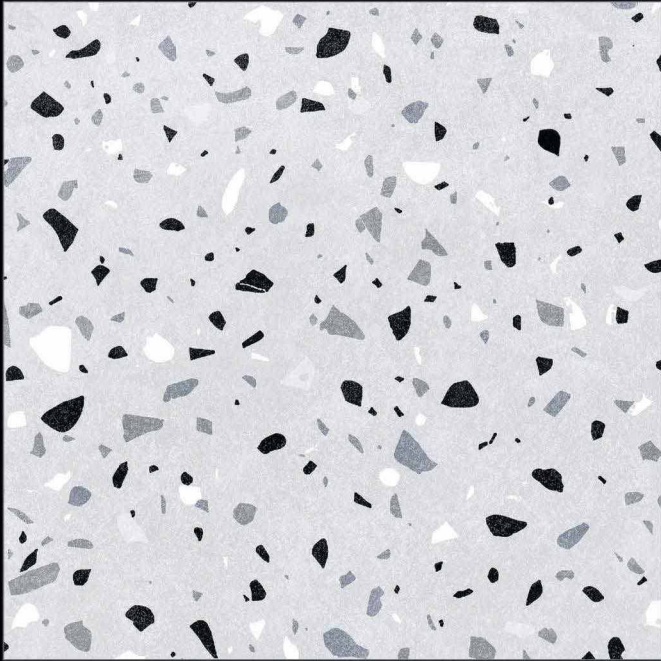

600x600mm.
Terazo Series

TERAZO GREY