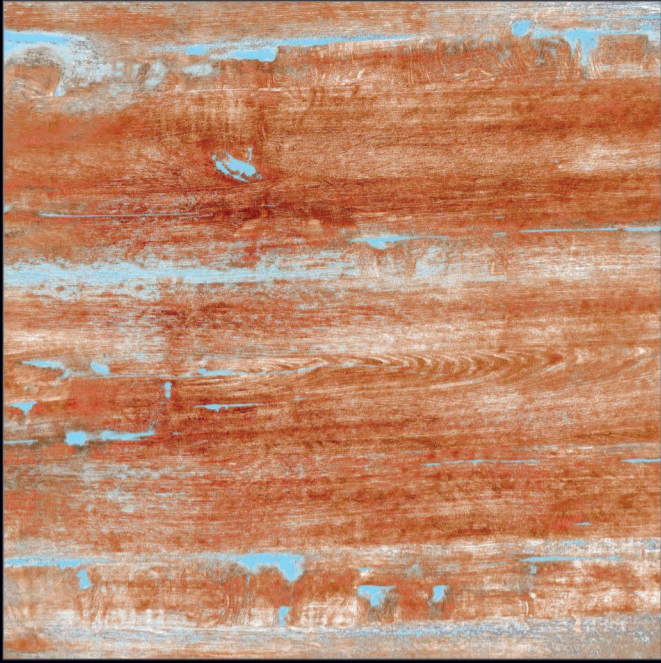

600x600mm.
Wood Series