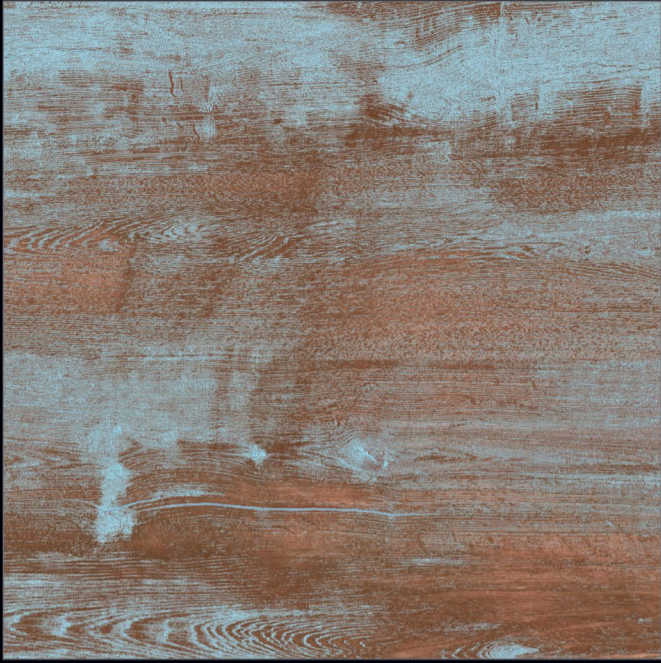

**600x600mm.
Wood Series**

3059