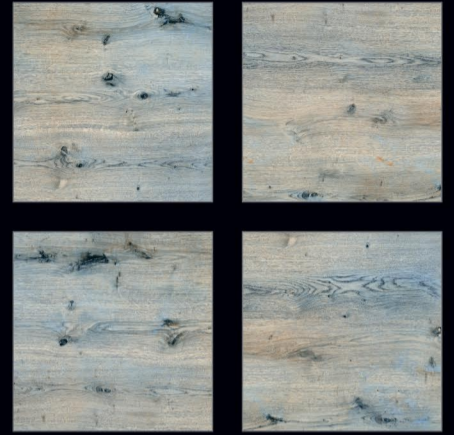

600x600mm.
Wood Series

3063

4 RANDOM FACE