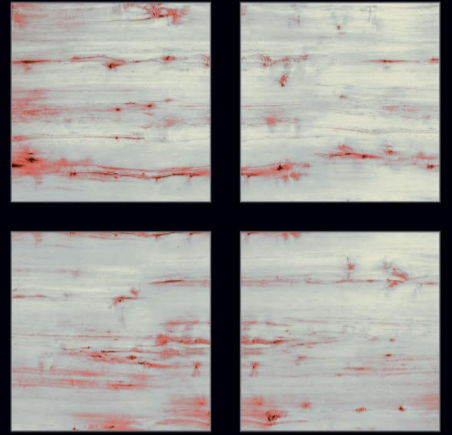

600x600mm.
Wood Series

3062

4 RANDOM FACE