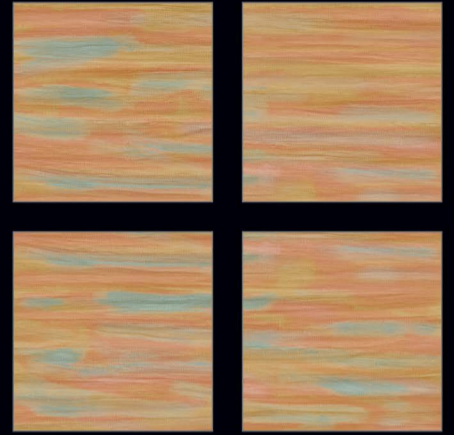

600x600mm.
Wood Series

3066

4 RANDOM FACE