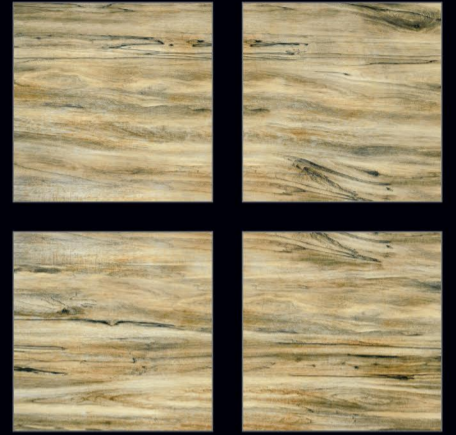

600x600mm.
Wood Series

3060

4 RANDOM FACE