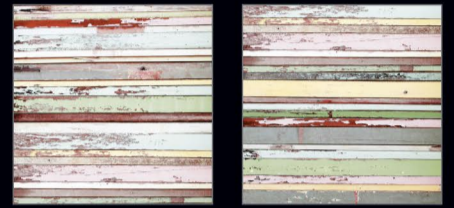

600x600mm.
Wood Series

3077

2 RANDOM FACE