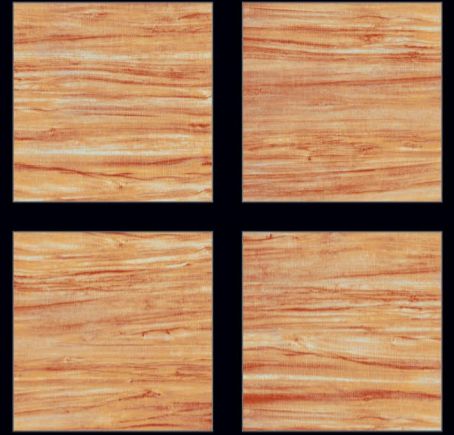

600x600mm.
Wood Series

3057

4 RANDOM FACE