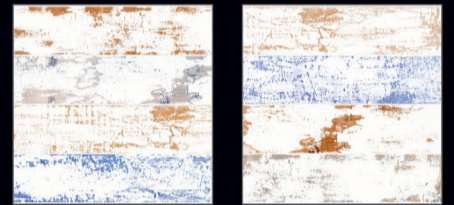

600x600mm.
Wood Series