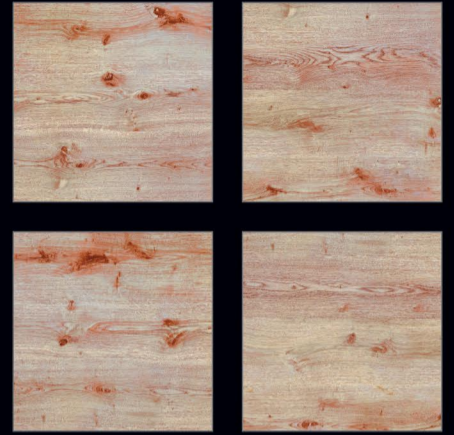

600x600mm.
Wood Series

3069

4 RANDOM FACE