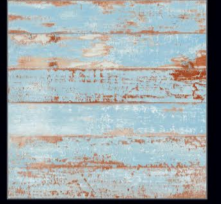

600x600mm.
Wood Series