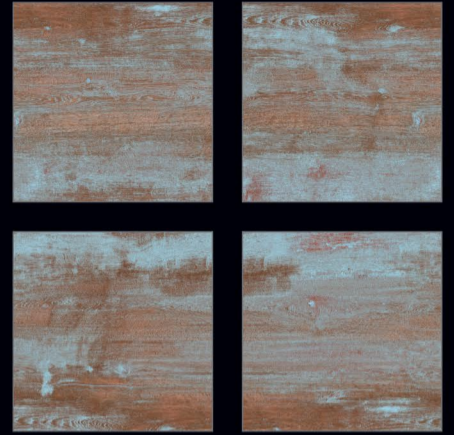

**600x600mm.
Wood Series**

3059

4 RANDOM FACE