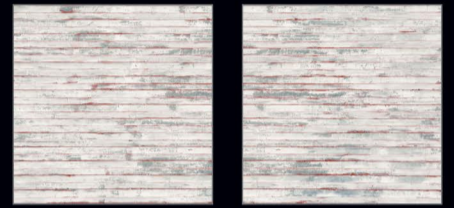

600x600mm.
Wood Series

3074

2 RANDOM FACE