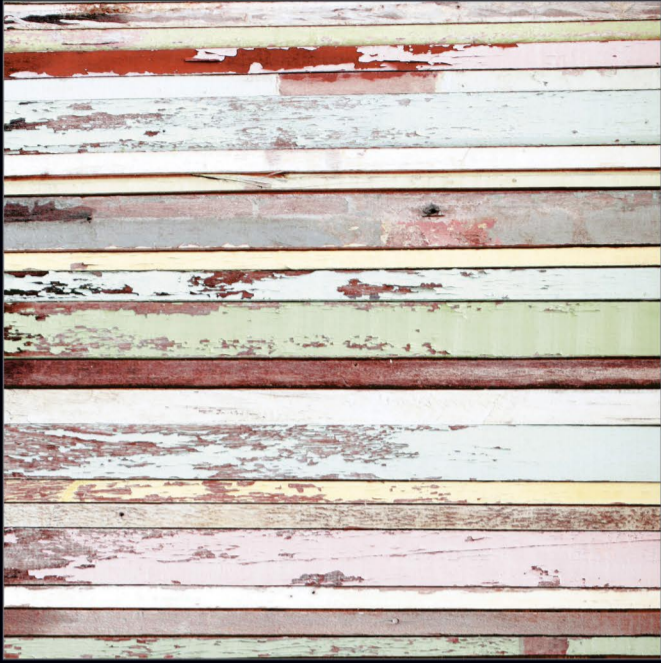

600x600mm.
Wood Series

3077