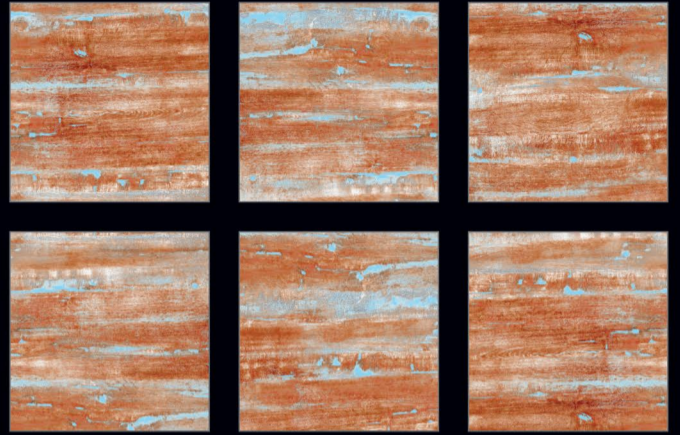

600x600mm.
Wood Series