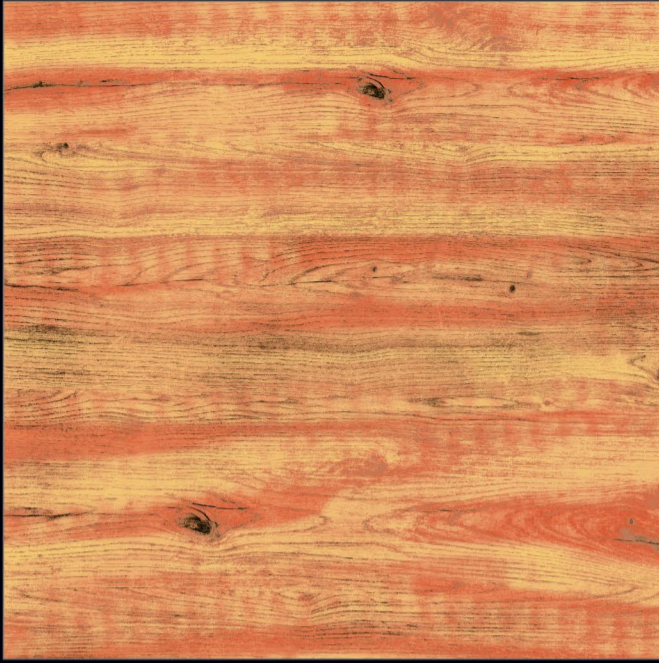

600x600mm.
Wood Series

3061