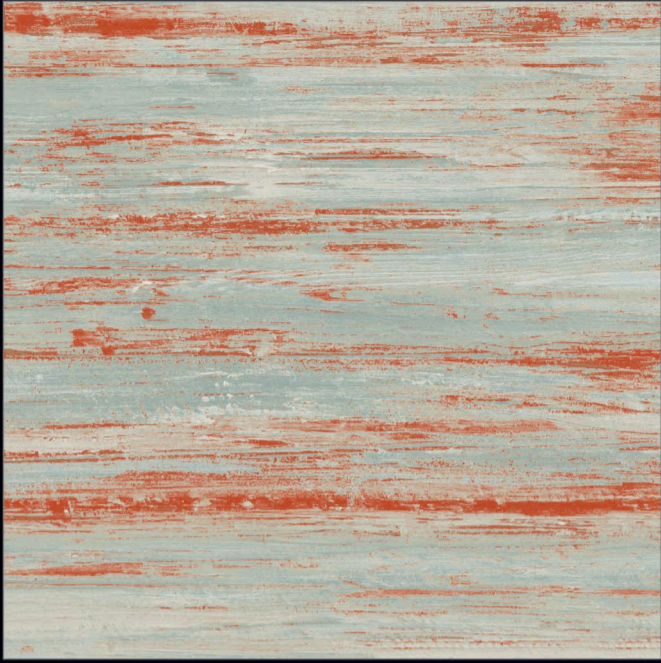

600x600mm.
Wood Series

3070