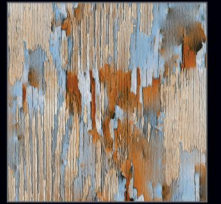

600x600mm.
Wood Series