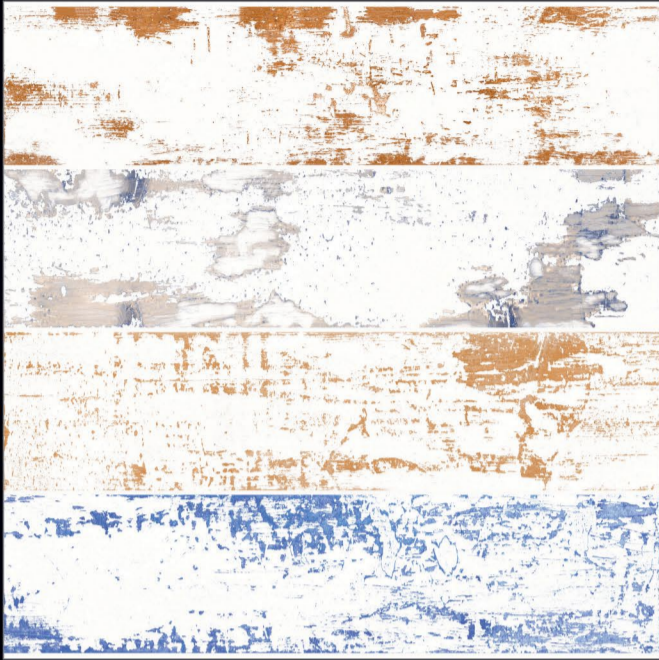

600x600mm.
Wood Series