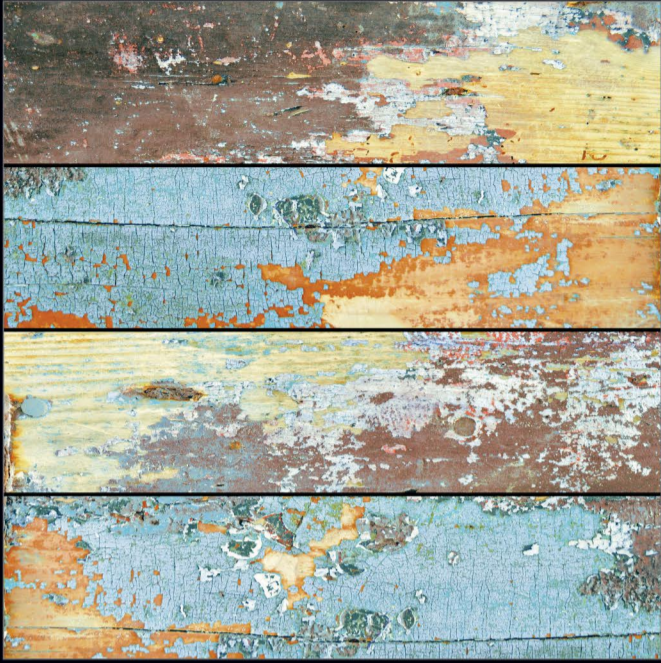

600x600mm.
Wood Series