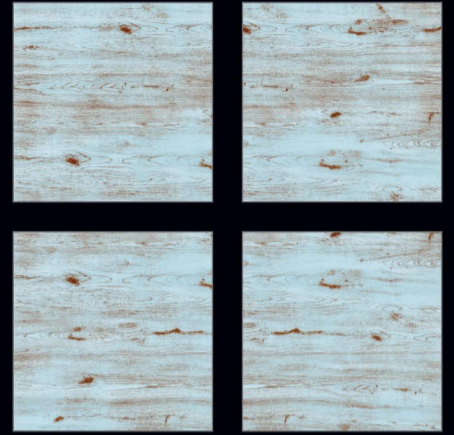

600x600mm.
Wood Series

3067

4 RANDOM FACE