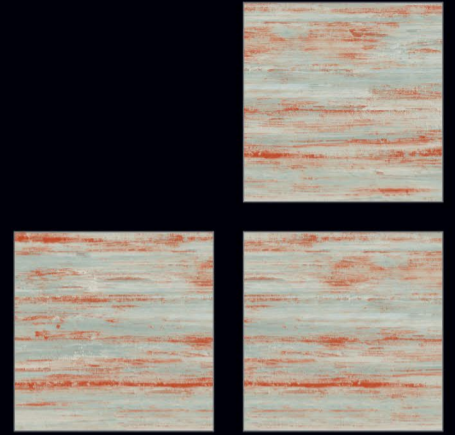

600x600mm.
Wood Series

3070

3 RANDOM FACE