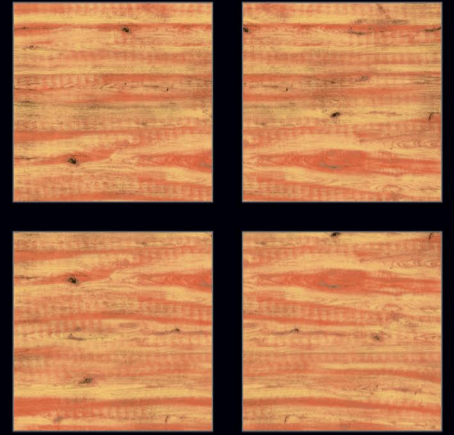

600x600mm.
Wood Series

3061

4 RANDOM FACE